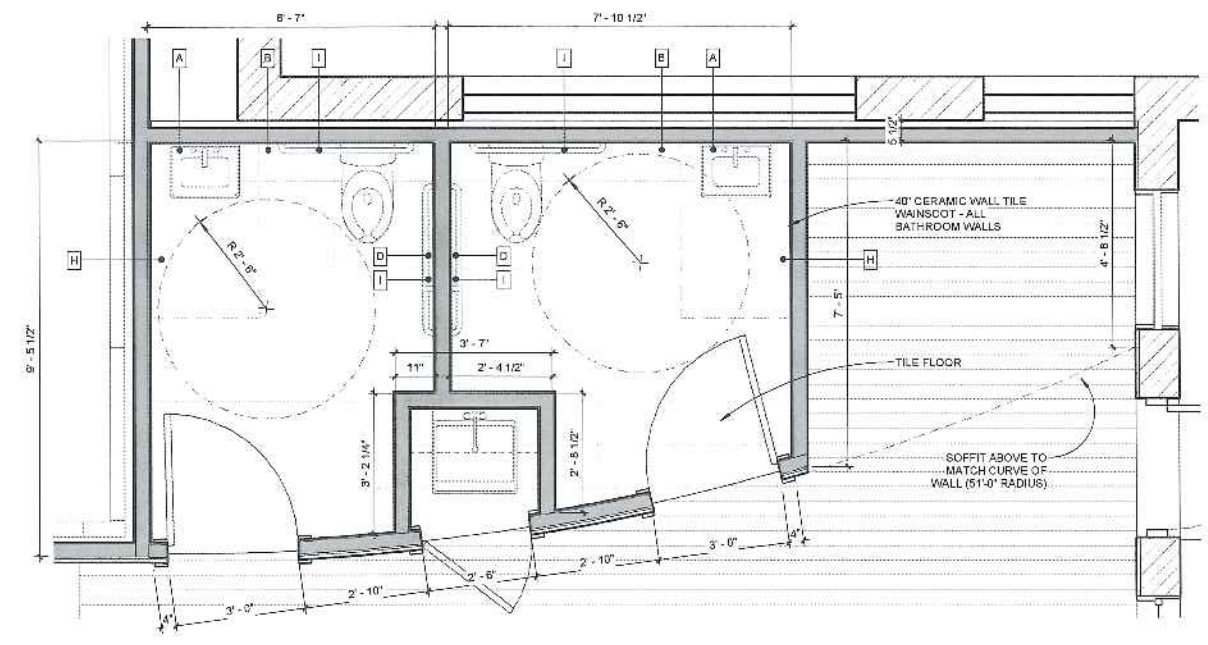

EL RAYO - FREE STREET
 PORTLAND, MAINE
 RENOVATION

BRIBURN
 architecture for life
25 State St. Portland, ME 04101-2800

CONSULTANTS:

REVISIONS:

ISSUED: 01/15/16
 PROJECT No: 1523
 DRAWN BY: RIF
 CHECKED BY: RIF
 SHEET TITLE:
 ENLARGED BATHROOM PLAN
 & DETAILS

A401

- BATHROOM ACCESSORY LEGEND**
- A MIRROR
 - B SOAP DISPENSER
 - C PAPER TOWEL DISPENSER
 - D TOILET PAPER DISPENSER
 - E TOILET PAPER HOLDER
 - F SANITARY NAPKIN DISPOSAL
 - G SANITARY NAPKIN DISPENSER
 - H HAND DRYER
 - I GRAB BARS

1 ENLARGED BATHROOM PLAN
 1/2" = 1'-0"

TYPICAL TOILET ACCESSORIES MOUNTING HEIGHTS

TYPICAL PLUMBING FIXTURES AND ACCESSORIES MOUNTING HEIGHTS