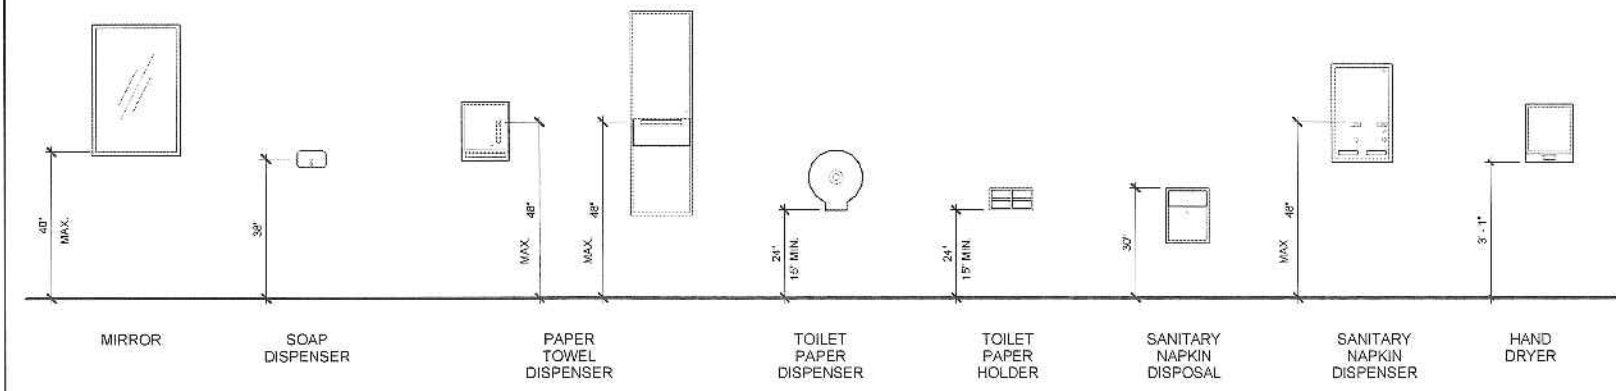

EL RAYO - FREE STREET
 PORTLAND, MAINE
 RENOVATION

BRIBURN
 architecture for life
25 State St. Portland, ME 04101-2800

CONSULTANTS:

REVISIONS:

ISSUED: 01/15/16
 PROJECT No: 1523
 DRAWN BY: RIF
 CHECKED BY: RIF
 SHEET TITLE:
 ENLARGED BATHROOM PLAN
 & DETAILS

A401

- BATHROOM ACCESSORY LEGEND**
- A MIRROR
 - B SOAP DISPENSER
 - C PAPER TOWEL DISPENSER
 - D TOILET PAPER DISPENSER
 - E TOILET PAPER HOLDER
 - F SANITARY NAPKIN DISPOSAL
 - G SANITARY NAPKIN DISPENSER
 - H HAND DRYER
 - I GRAB BARS

1 ENLARGED BATHROOM PLAN
 1/2" = 1'-0"

TYPICAL TOILET ACCESSORIES MOUNTING HEIGHTS

TYPICAL PLUMBING FIXTURES AND ACCESSORIES MOUNTING HEIGHTS