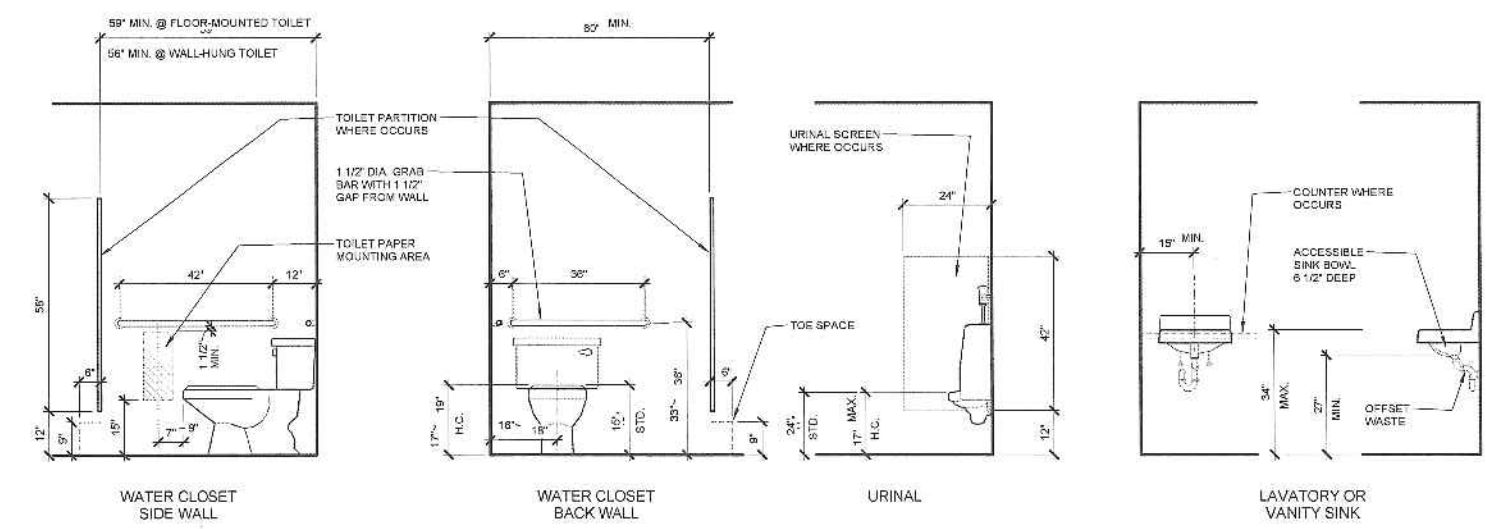

A401

- BATHROOM ACCESSORY LEGEND**
- A MIRROR
 - B SOAP DISPENSER
 - C PAPER TOWEL DISPENSER
 - D TOILET PAPER DISPENSER
 - E TOILET PAPER HOLDER
 - F SANITARY NAPKIN DISPOSAL
 - G SANITARY NAPKIN DISPENSER
 - H HAND DRYER
 - I GRAB BARS

1 ENLARGED BATHROOM PLAN
 1/2" = 1'-0"

TYPICAL TOILET ACCESSORIES MOUNTING HEIGHTS

TYPICAL PLUMBING FIXTURES AND ACCESSORIES MOUNTING HEIGHTS