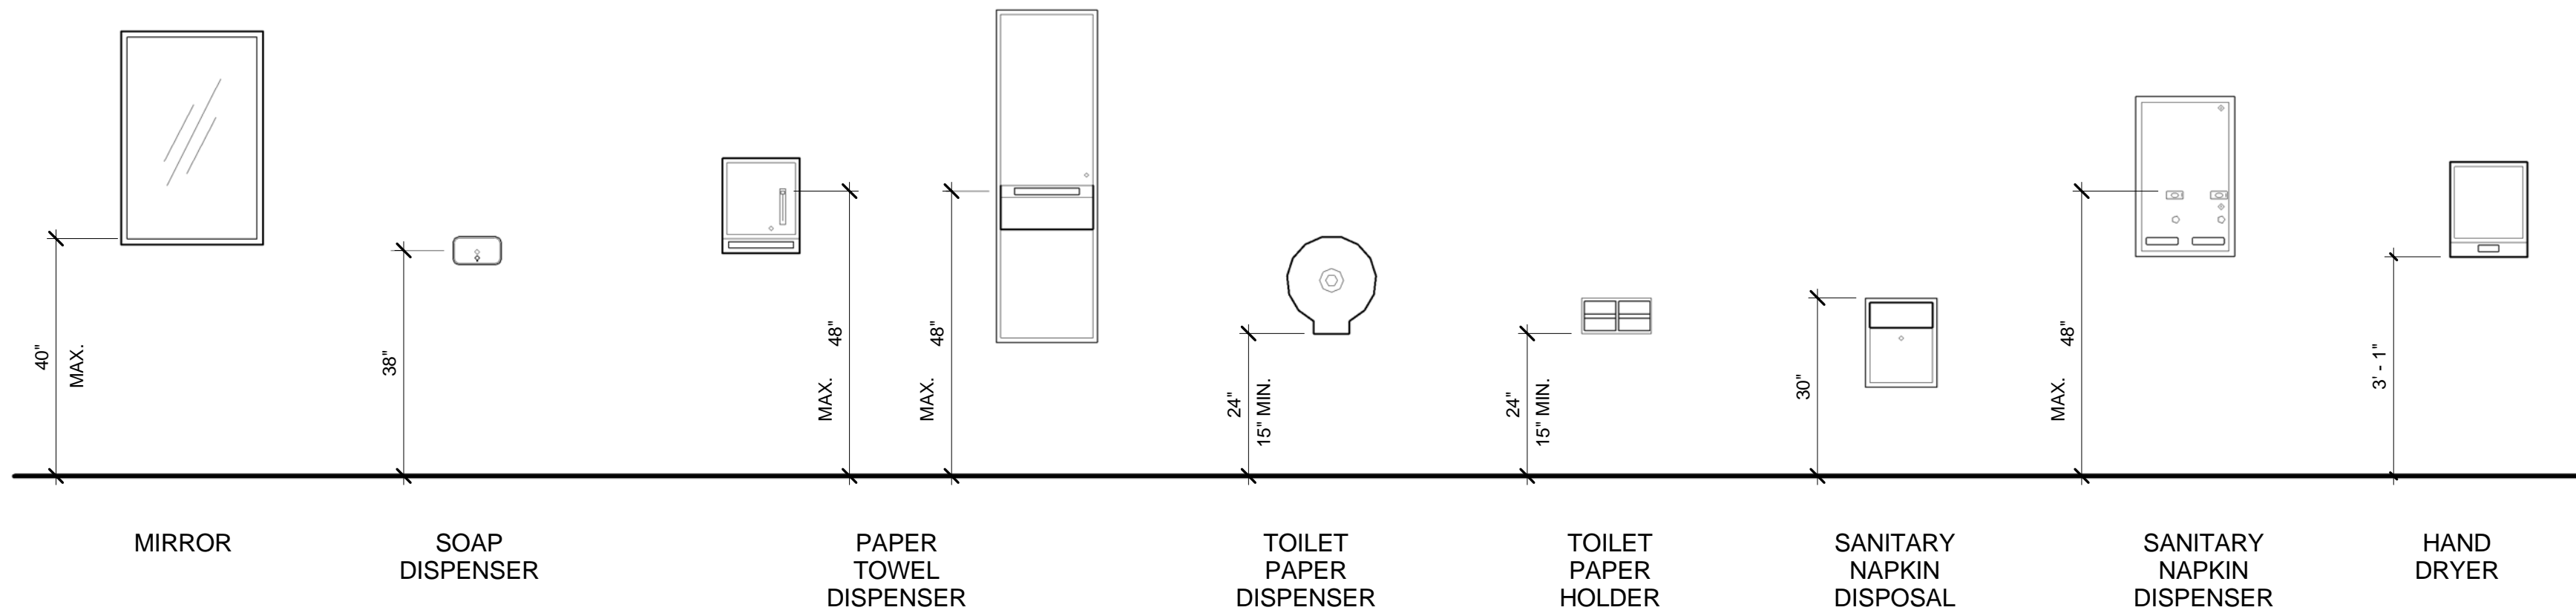

BATHROOM ACCESSORY LEGEND

- A MIRROR
- B SOAP DISPENSER
- C PAPER TOWEL DISPENSER
- D TOILET PAPER DISPENSER
- E TOILET PAPER HOLDER
- F SANITARY NAPKIN DISPOSAL
- G SANITARY NAPKIN DISPENSER
- H HAND DRYER
- I GRAB BARS

1 ENLARGED BATHROOM PLAN
 1/2" = 1'-0"

TYPICAL TOILET ACCESSORIES MOUNTING HEIGHTS

TYPICAL PLUMBING FIXTURES AND ACCESSORIES MOUNTING HEIGHTS