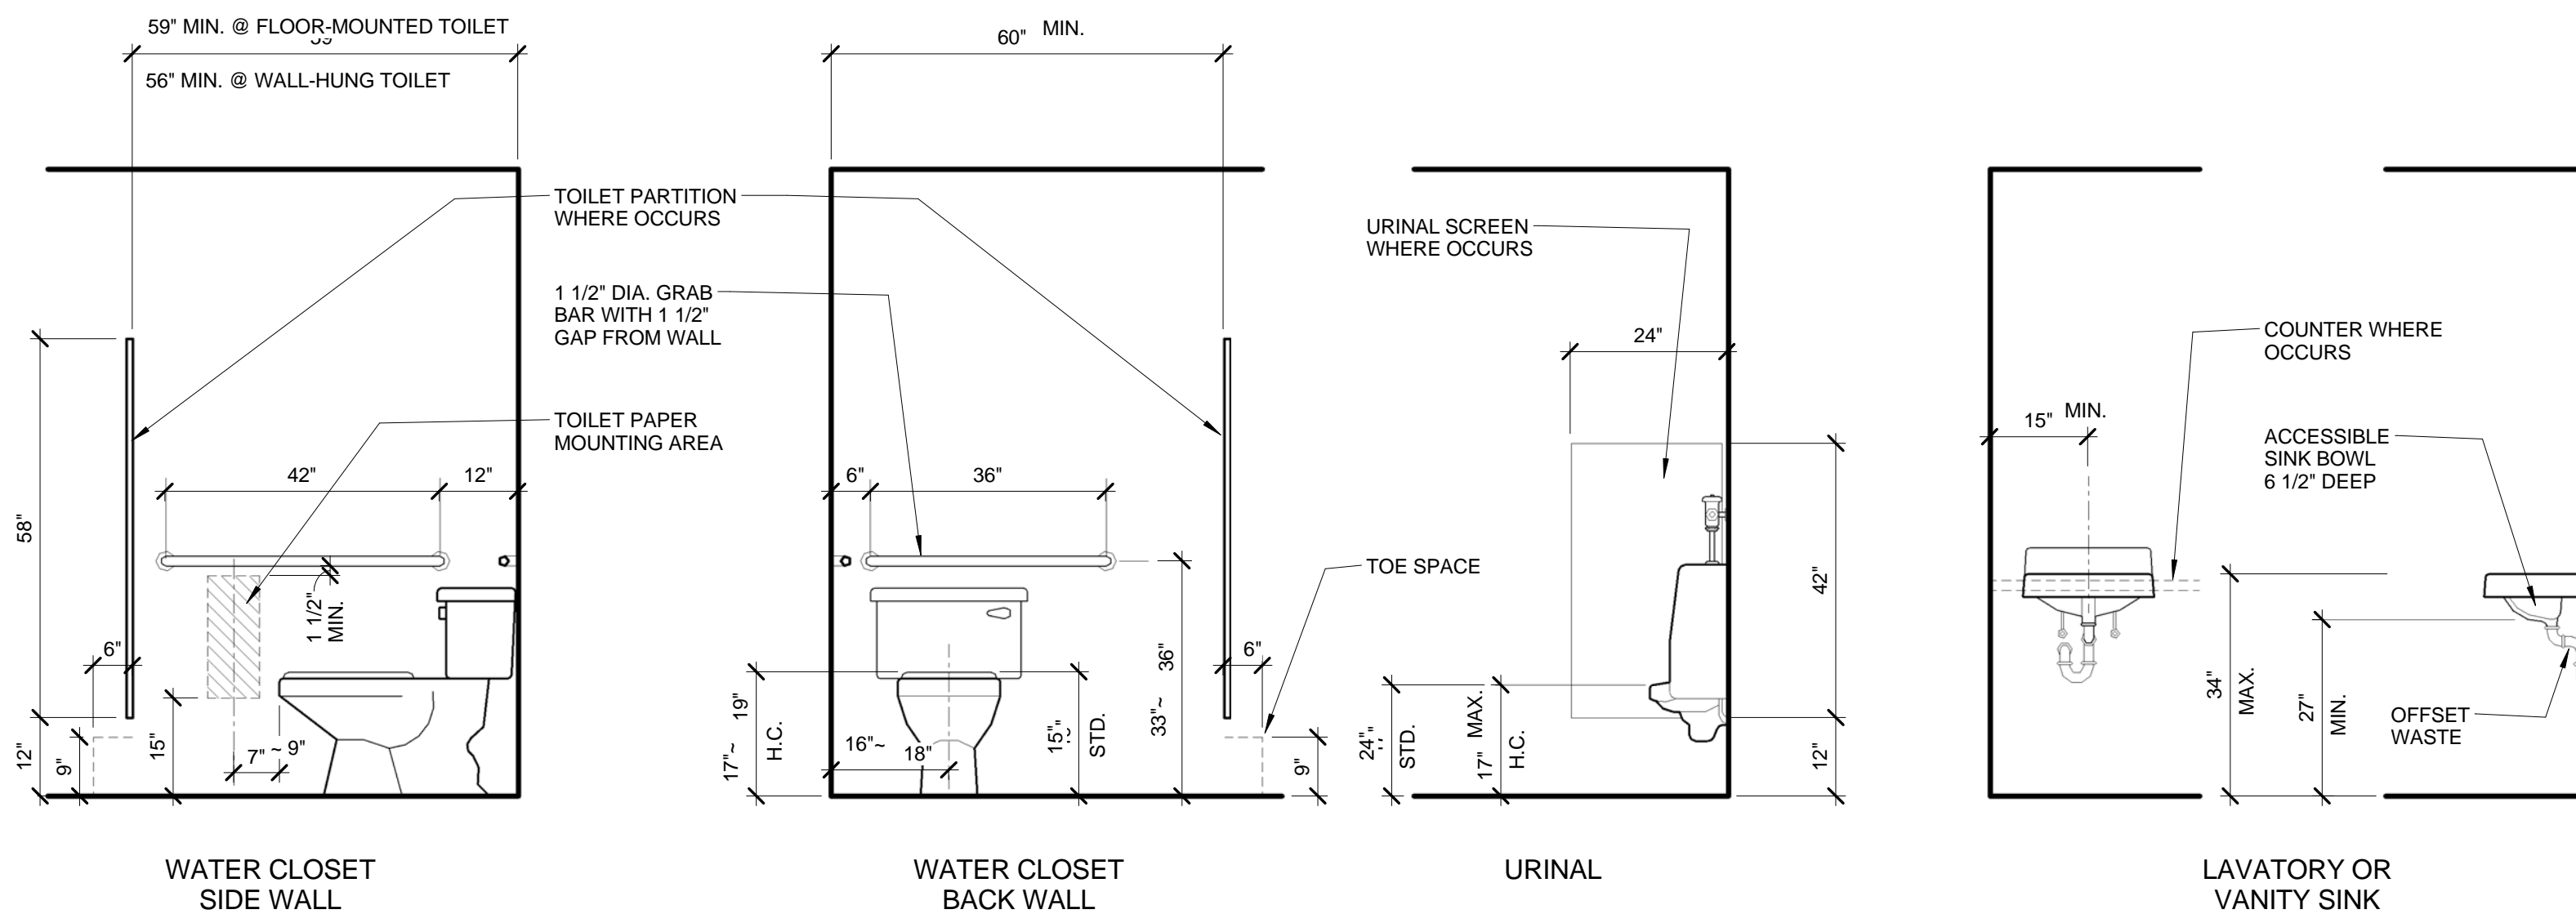

BATHROOM ACCESSORY LEGEND

- A MIRROR
- B SOAP DISPENSER
- C PAPER TOWEL DISPENSER
- D TOILET PAPER DISPENSER
- E TOILET PAPER HOLDER
- F SANITARY NAPKIN DISPOSAL
- G SANITARY NAPKIN DISPENSER
- H HAND DRYER
- I GRAB BARS

1 ENLARGED BATHROOM PLAN
 1/2" = 1'-0"

TYPICAL TOILET ACCESSORIES MOUNTING HEIGHTS

TYPICAL PLUMBING FIXTURES AND ACCESSORIES MOUNTING HEIGHTS