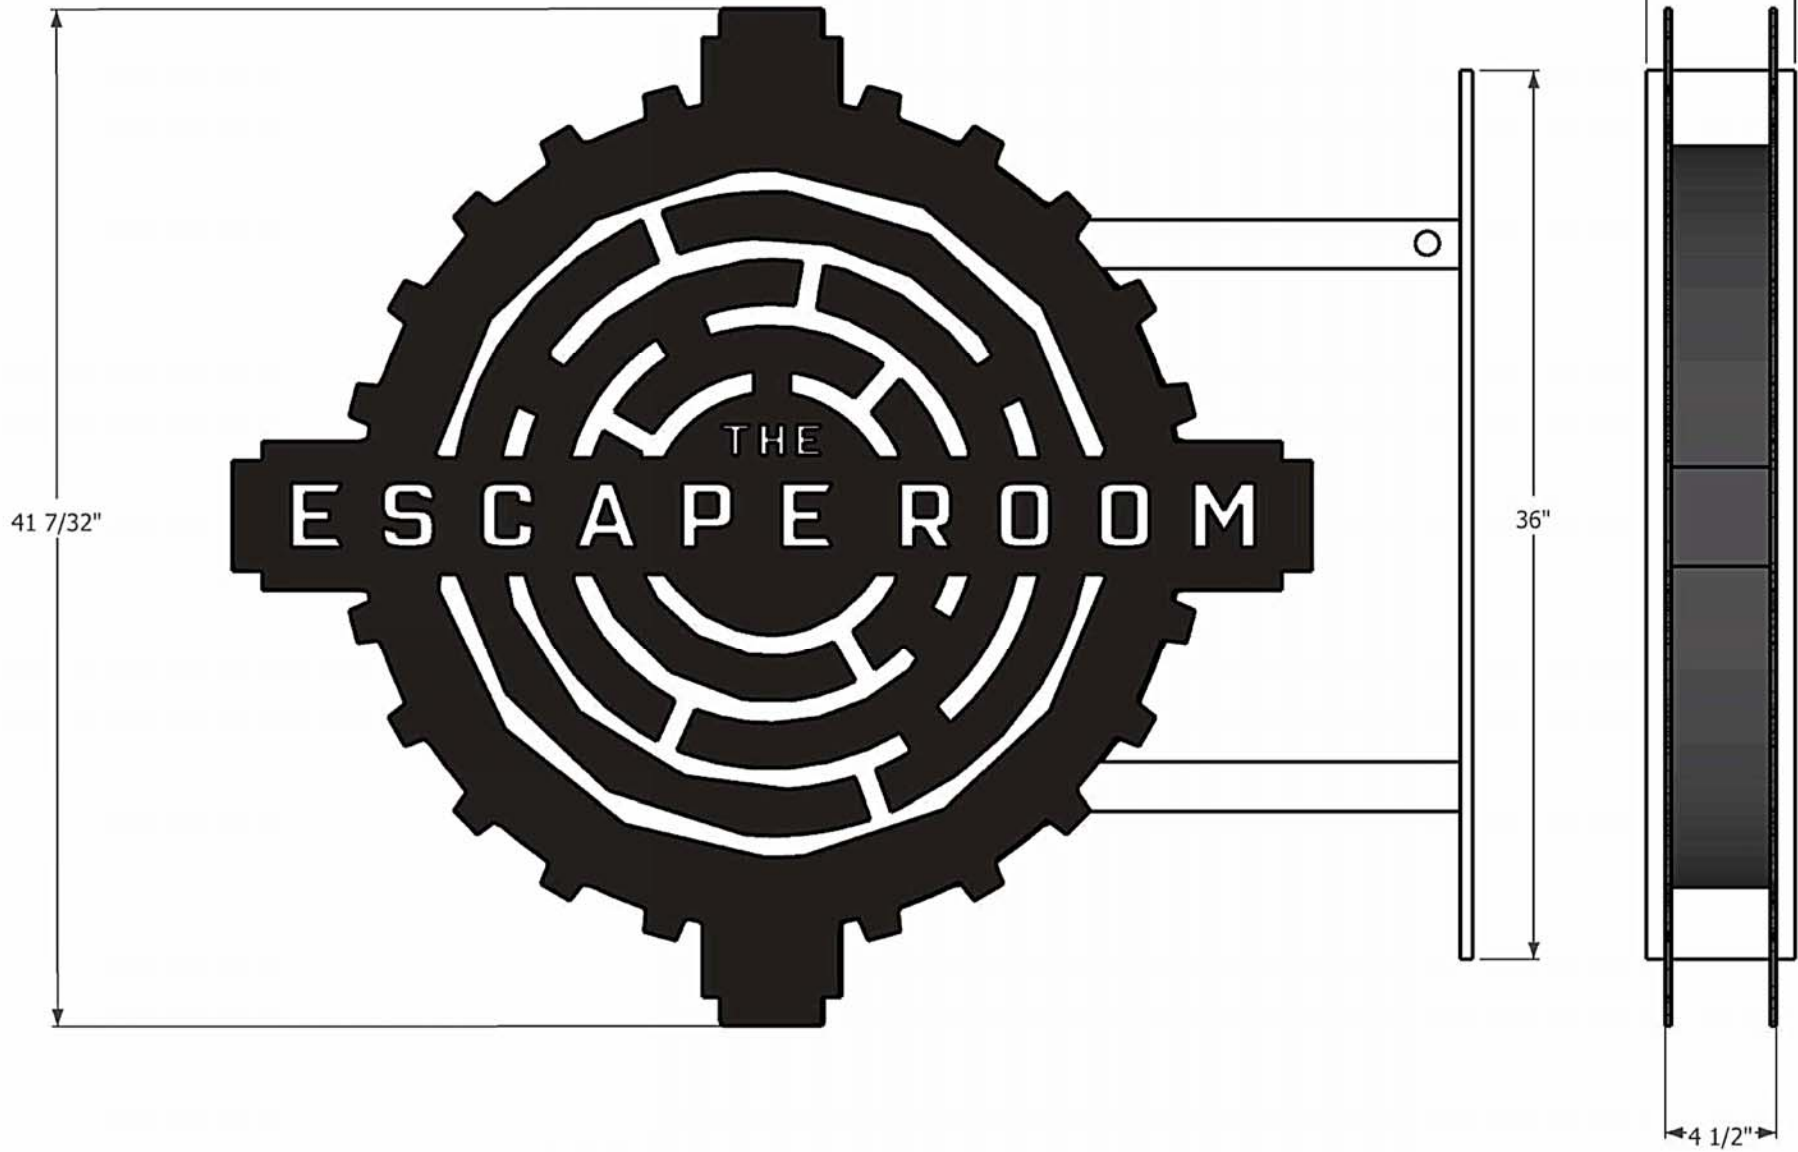

Permitting and Inspections Department  
Approved with Conditions  
07/09/2018

07/09/2018

Proposed  
Sign  
Location

**THE ESCAPE ROOM**  
Downtown Portland, Maine

*The Ultimate*  
**REAL LIFE**  
**ADVENTURE**  
**GAME**

- FIND CLUES
- SOLVE PUZZLES
- IN 60 MINS
- TO ESCAPE!

**NEW LOCATION**  
*Coming soon!*

*Want to play today?*  
Visit our current location at:  
**496 CONGRESS STREET**

Find out more at  
[ESCAPEROOMME.COM](http://ESCAPEROOMME.COM)  
(207) 619-37

492

**THE ESCAPE ROOM**  
Downtown Portland, Maine