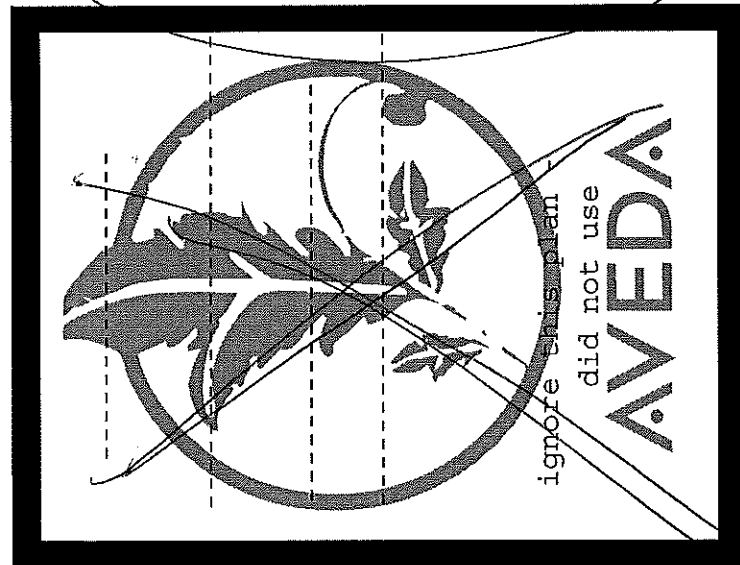

we used this version of sign

UV Printed text and graphics

White aluminum composite

Black aluminum composite backer

36" x 52" sign
double sided
same sign on
each side.

installed in existing
bracket

UV Printed text and graphics