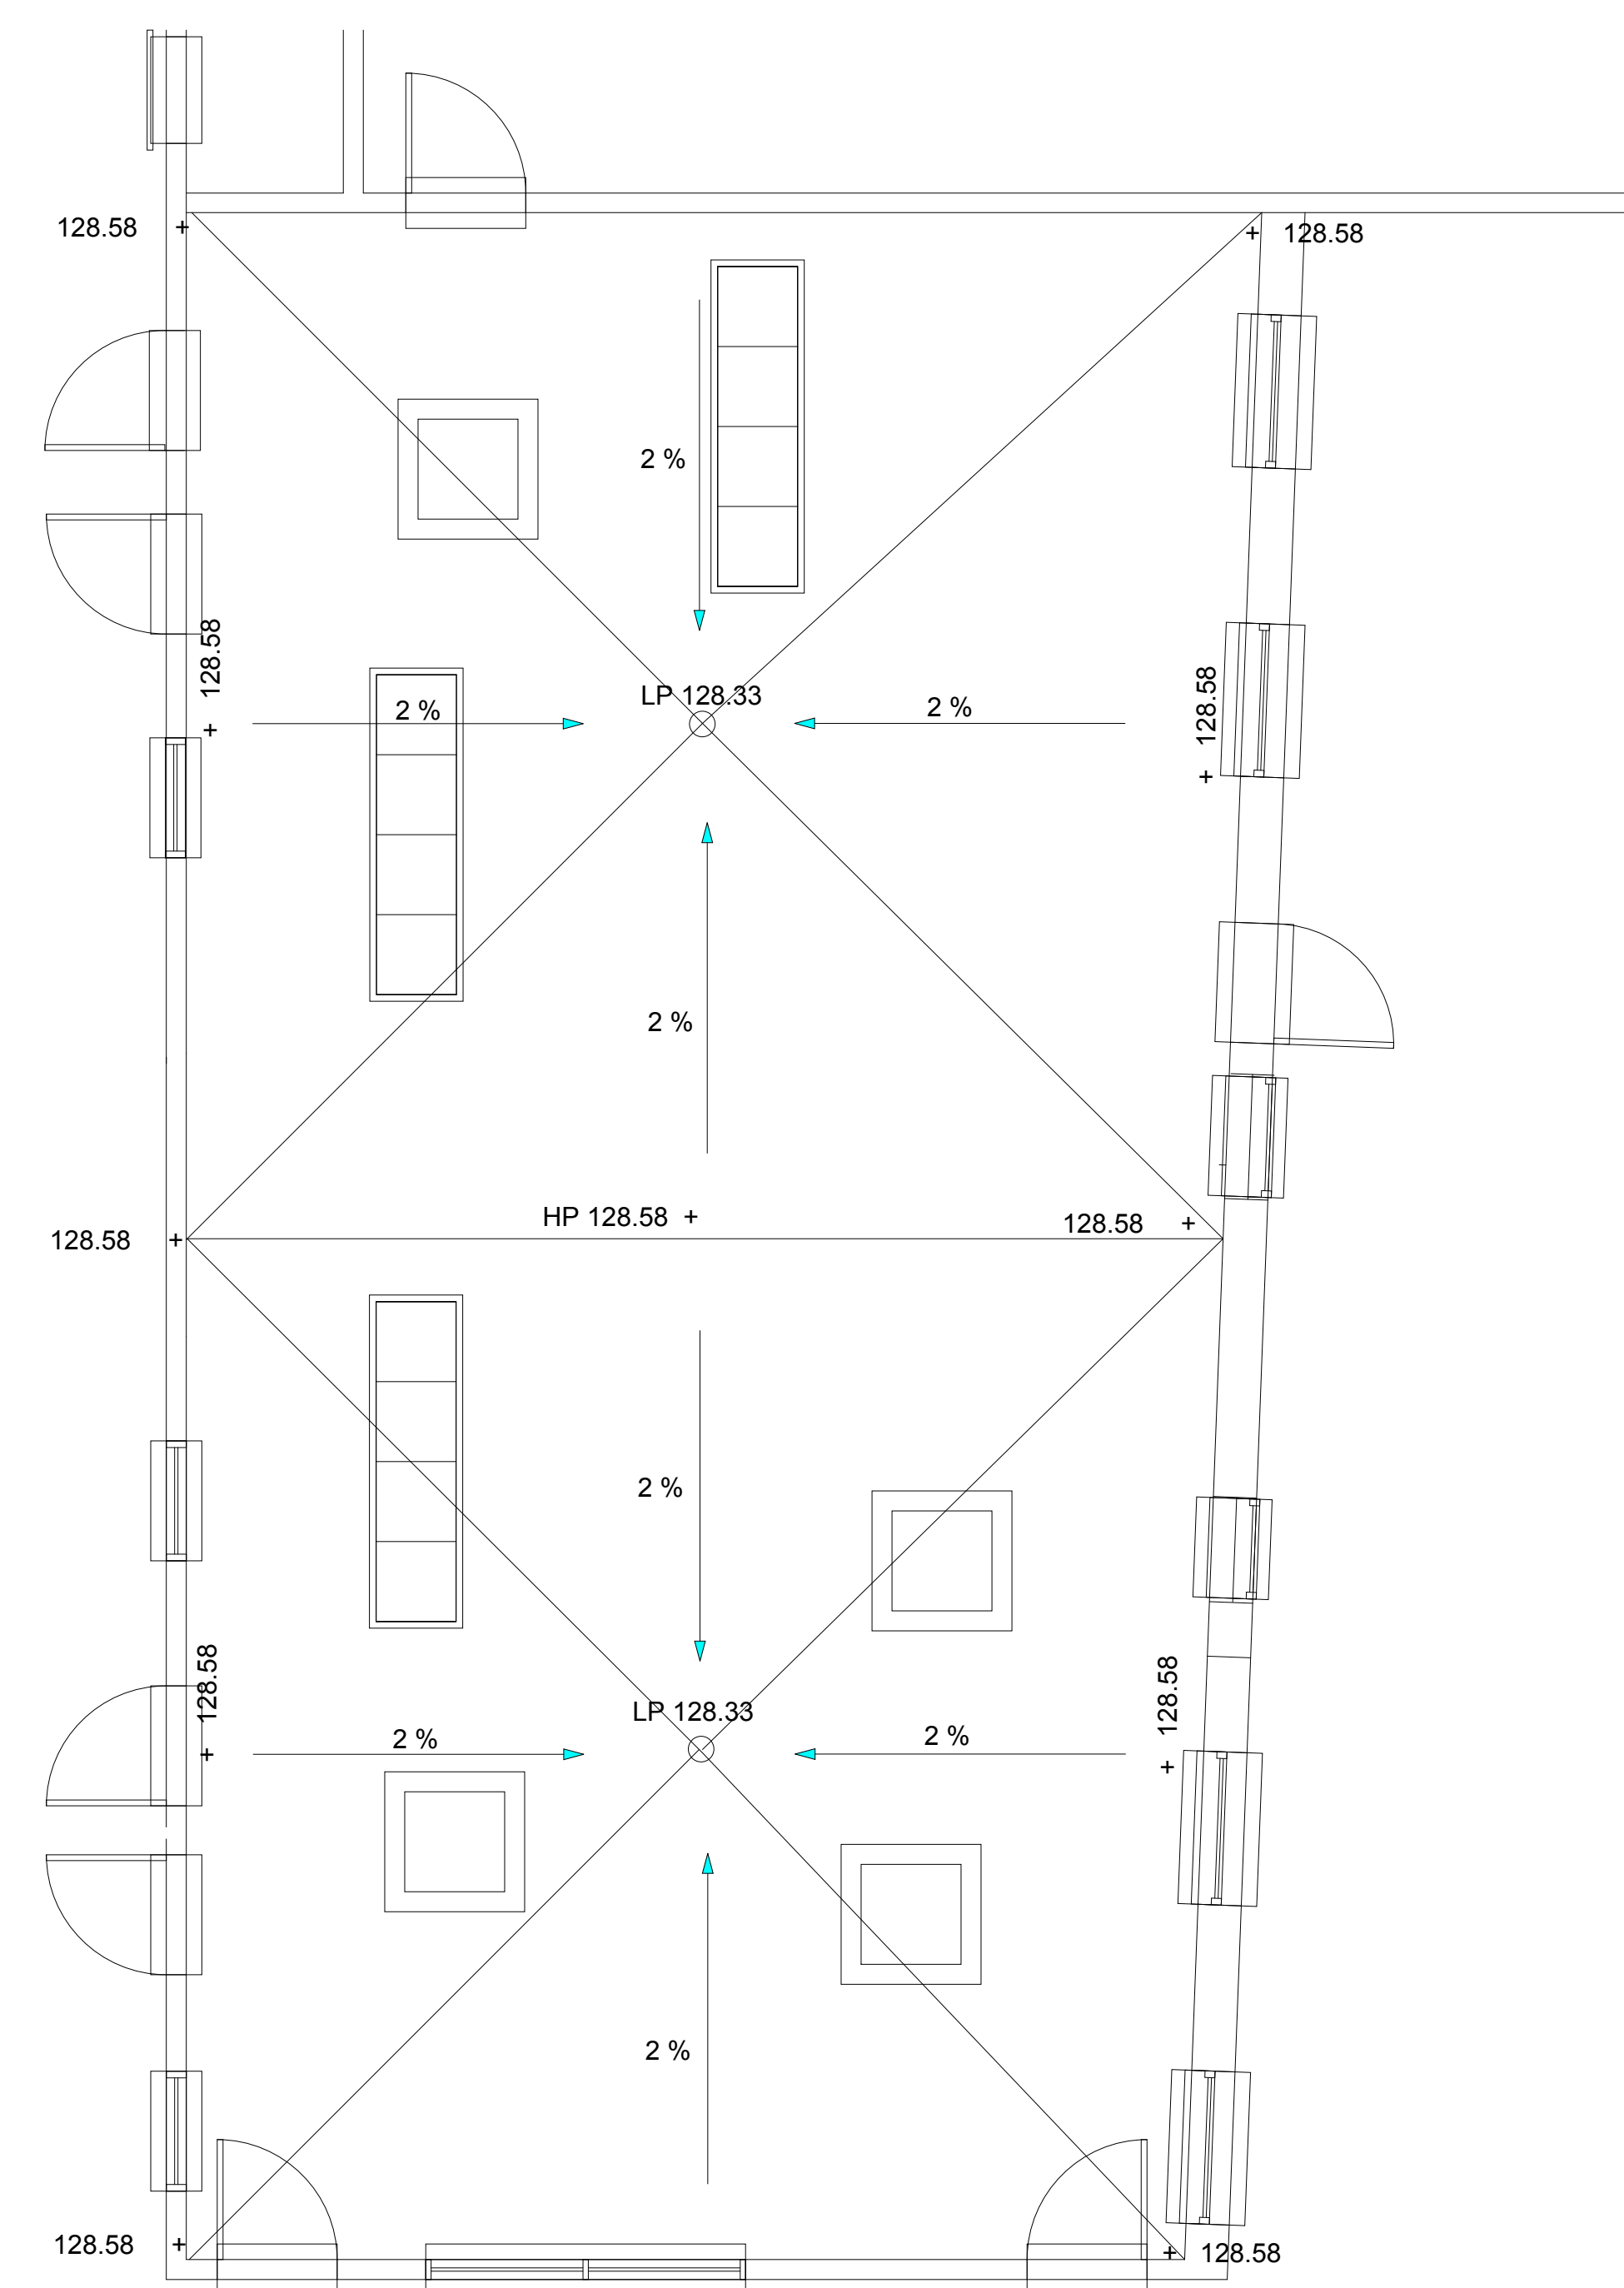

COURTYARD MATERIALS

COURTYARD ROOF MEMBRANE GRADING

STAMP:

Permitting Only

SHEET TITLE:

Courtyard Layout

DRAWN BY:	MHR	MHR
CHECKED BY:		
DATE ISSUED:	5.18.05	
REVISIONS:		

SHEET NUMBER:

A-1.4.2

SCALE: 1/4" = 1'-0"