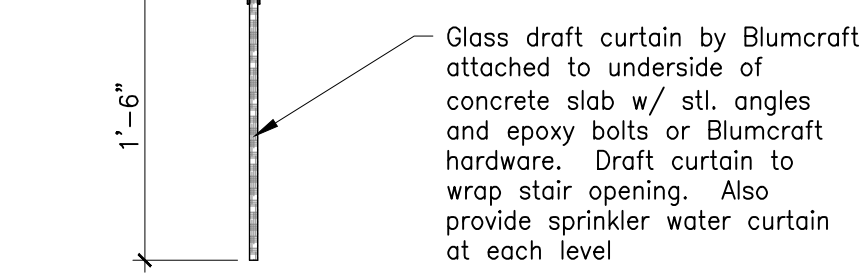

**2 Guard Rail and Booth Detail**  
Scale: 1" = 1'-0"

**1 Guard Rail and Booth Detail**  
Scale: 1" = 1'-0"

**4 Glass Handrail / Draft Curtain**  
Scale: 1" = 1'-0"

**3 Typical Booth Details**  
Scale: 1" = 1'-0"

**7 Shelf Detail**  
Scale: 1" = 1'-0"

**6 Bar Detail**  
Scale: 1" = 1'-0"

**5 Screen Wall**  
Scale: 1" = 1'-0"