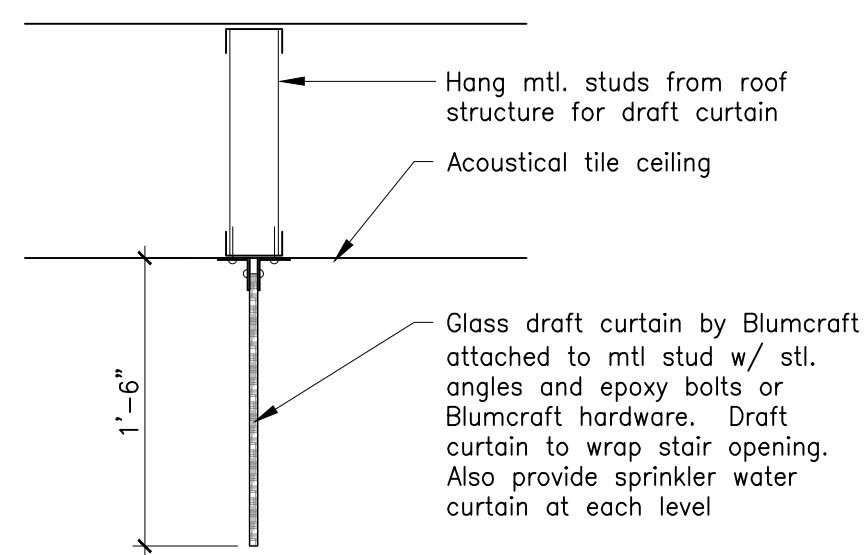

**2 Guard Rail and Booth Detail**  
Scale: 1" = 1'-0"

**1 Guard Rail and Booth Detail**  
Scale: 1" = 1'-0"

**4 Glass Handrail / Draft Curtain**  
Scale: 1" = 1'-0"

**3 Typical Booth Details**  
Scale: 1" = 1'-0"

**7 Shelf Detail**  
Scale: 1" = 1'-0"

**6 Bar Detail**  
Scale: 1" = 1'-0"

**5 Screen Wall**  
Scale: 1" = 1'-0"