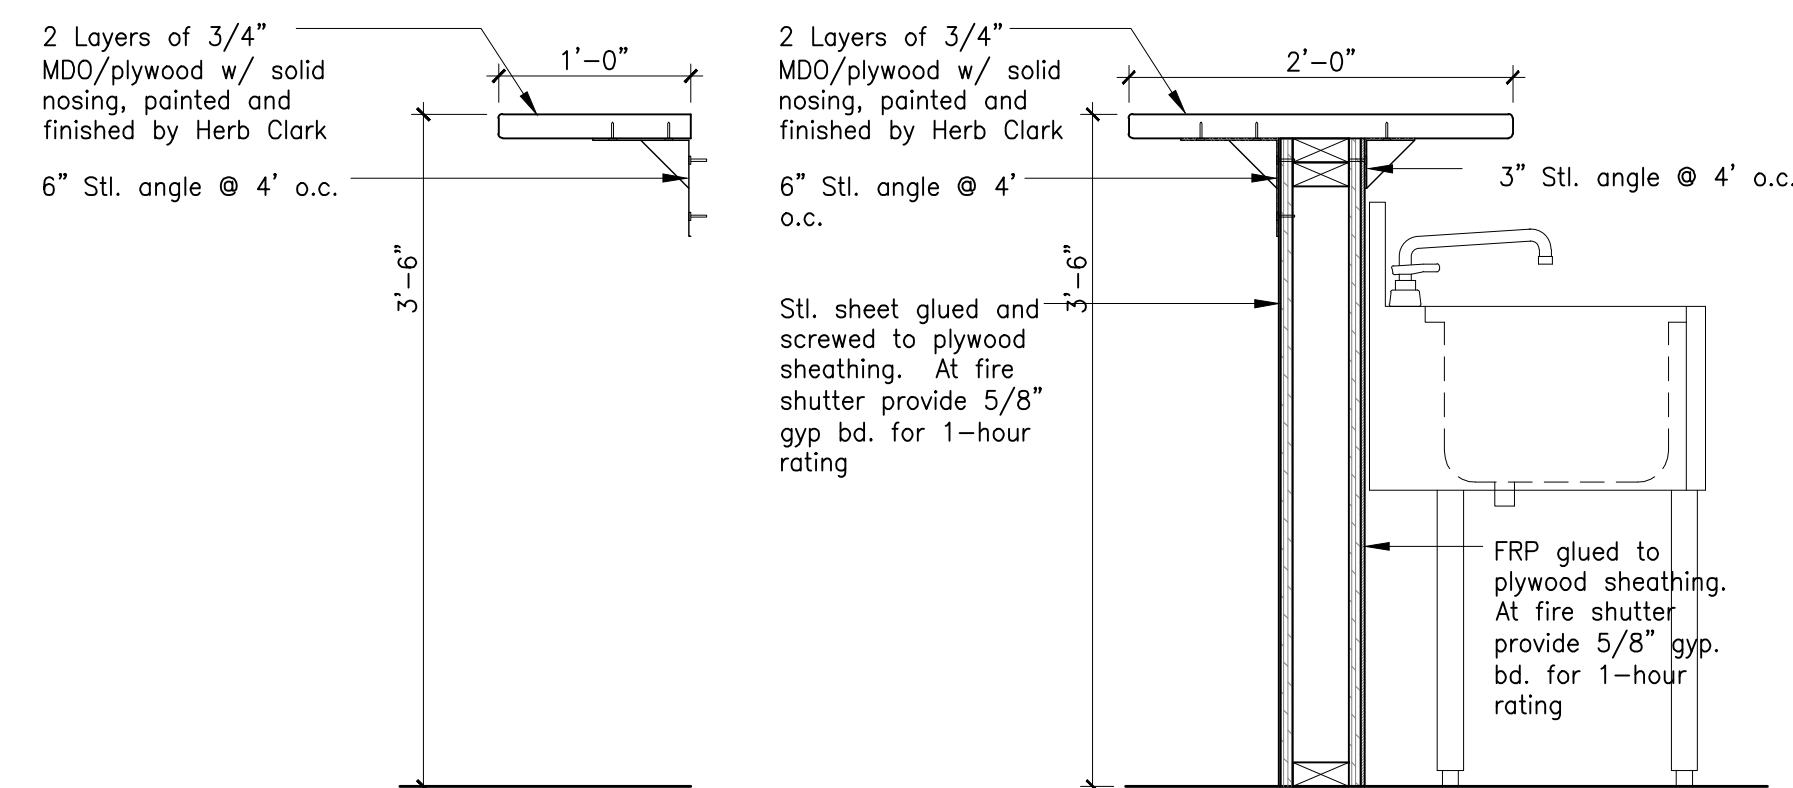

**2 Guard Rail and Booth Detail**  
Scale: 1" = 1'-0"

**1 Guard Rail and Booth Detail**  
Scale: 1" = 1'-0"

**4 Glass Handrail / Draft Curtain**  
Scale: 1" = 1'-0"

**3 Typical Booth Details**  
Scale: 1" = 1'-0"

**7 Shelf Detail**  
Scale: 1" = 1'-0"

**6 Bar Detail**  
Scale: 1" = 1'-0"

**5 Screen Wall**  
Scale: 1" = 1'-0"