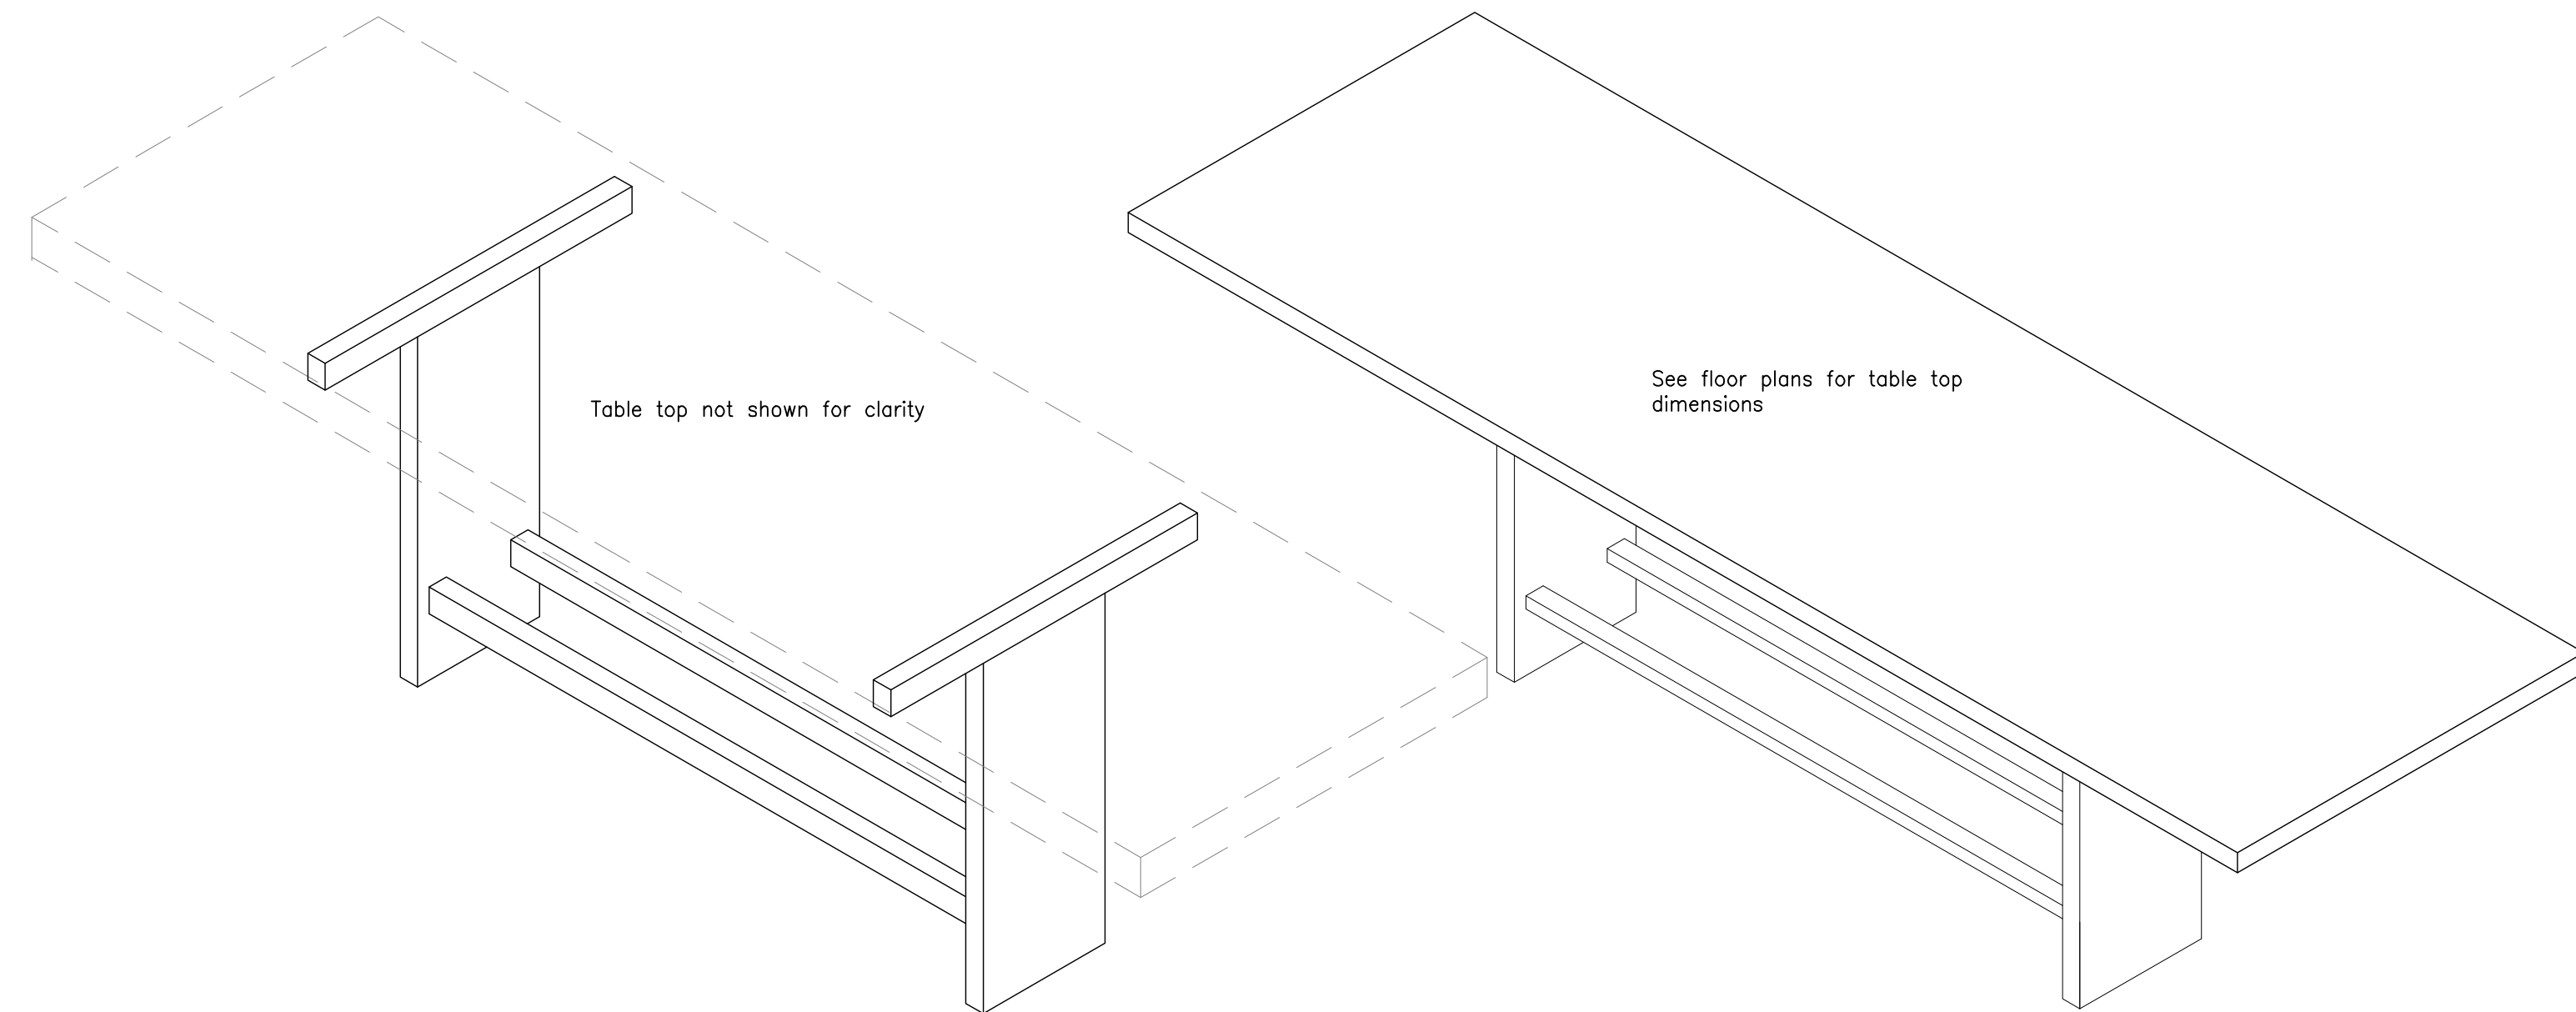

**2 Guard Rail and Booth Detail**  
Scale: 1" = 1'-0"

**1 Guard Rail and Booth Detail**  
Scale: 1" = 1'-0"

**4 Glass Handrail / Draft Curtain**  
Scale: 1" = 1'-0"

**3 Typical Booth Details**  
Scale: 1" = 1'-0"

**7 Shelf Detail**  
Scale: 1" = 1'-0"

**6 Bar Detail**  
Scale: 1" = 1'-0"

**5 Screen Wall**  
Scale: 1" = 1'-0"