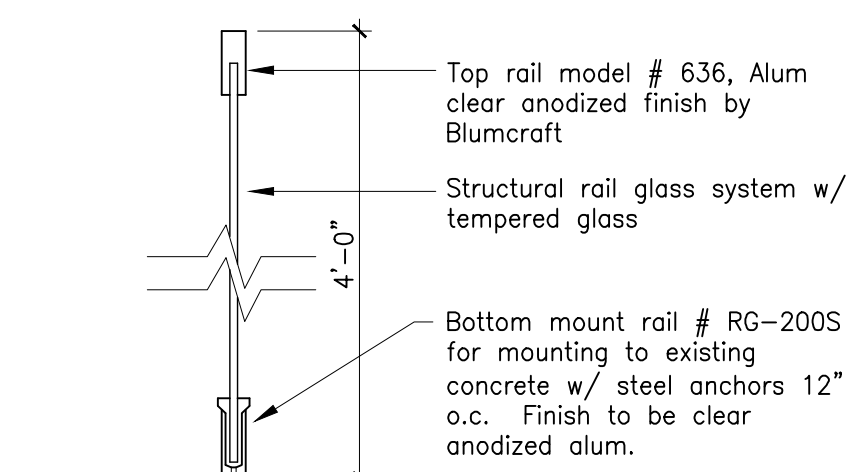

**2 Guard Rail and Booth Detail**  
Scale: 1" = 1'-0"

**1 Guard Rail and Booth Detail**  
Scale: 1" = 1'-0"

**4 Glass Handrail / Draft Curtain**  
Scale: 1" = 1'-0"

**3 Typical Booth Details**  
Scale: 1" = 1'-0"

**7 Shelf Detail**  
Scale: 1" = 1'-0"

**6 Bar Detail**  
Scale: 1" = 1'-0"

**5 Screen Wall**  
Scale: 1" = 1'-0"