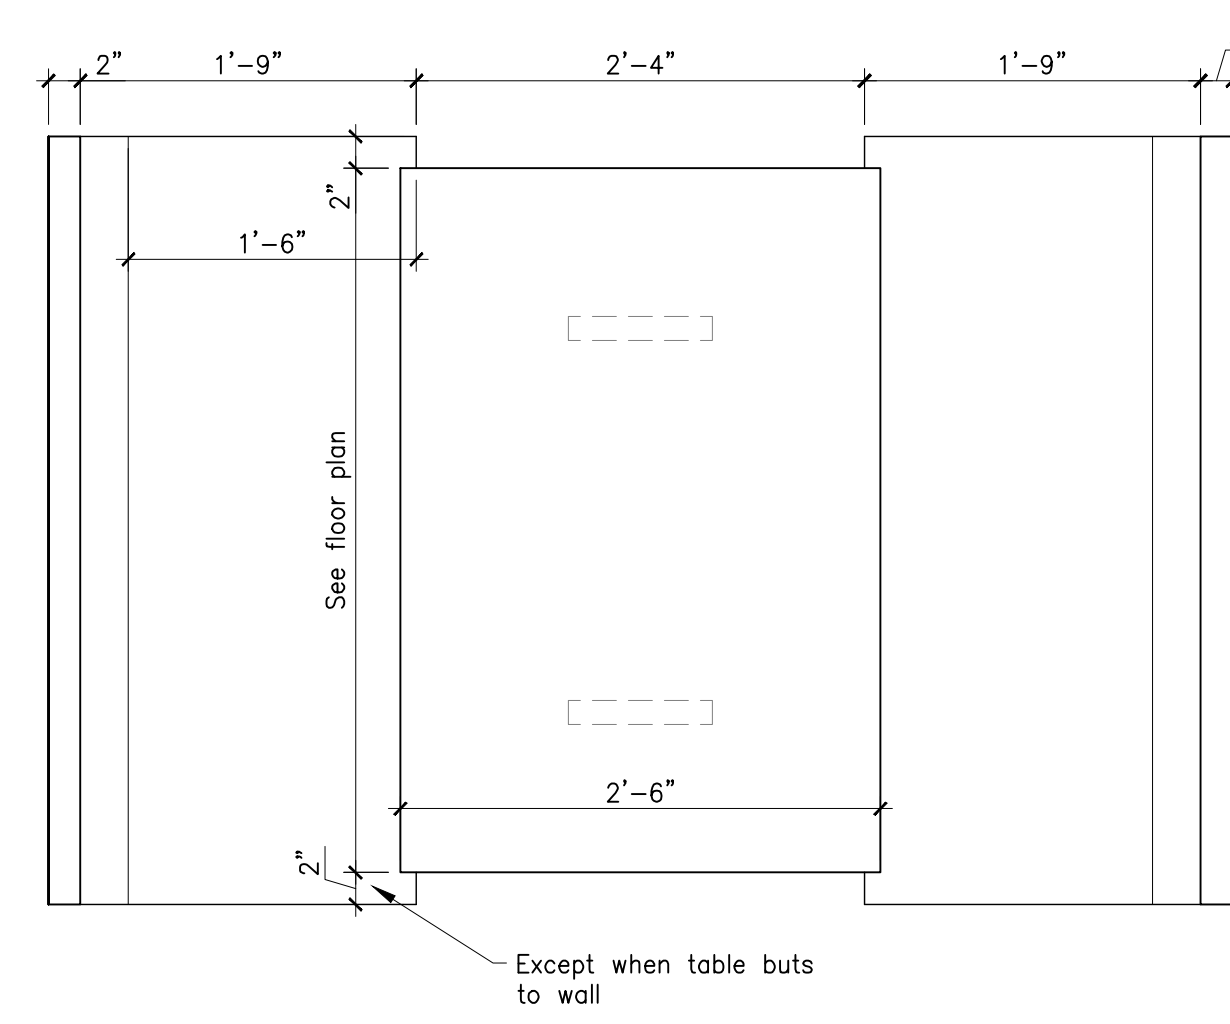

**2 Guard Rail and Booth Detail**  
Scale: 1" = 1'-0"

**1 Guard Rail and Booth Detail**  
Scale: 1" = 1'-0"

**4 Glass Handrail / Draft Curtain**  
Scale: 1" = 1'-0"

**3 Typical Booth Details**  
Scale: 1" = 1'-0"

**7 Shelf Detail**  
Scale: 1" = 1'-0"

**6 Bar Detail**  
Scale: 1" = 1'-0"

**5 Screen Wall**  
Scale: 1" = 1'-0"