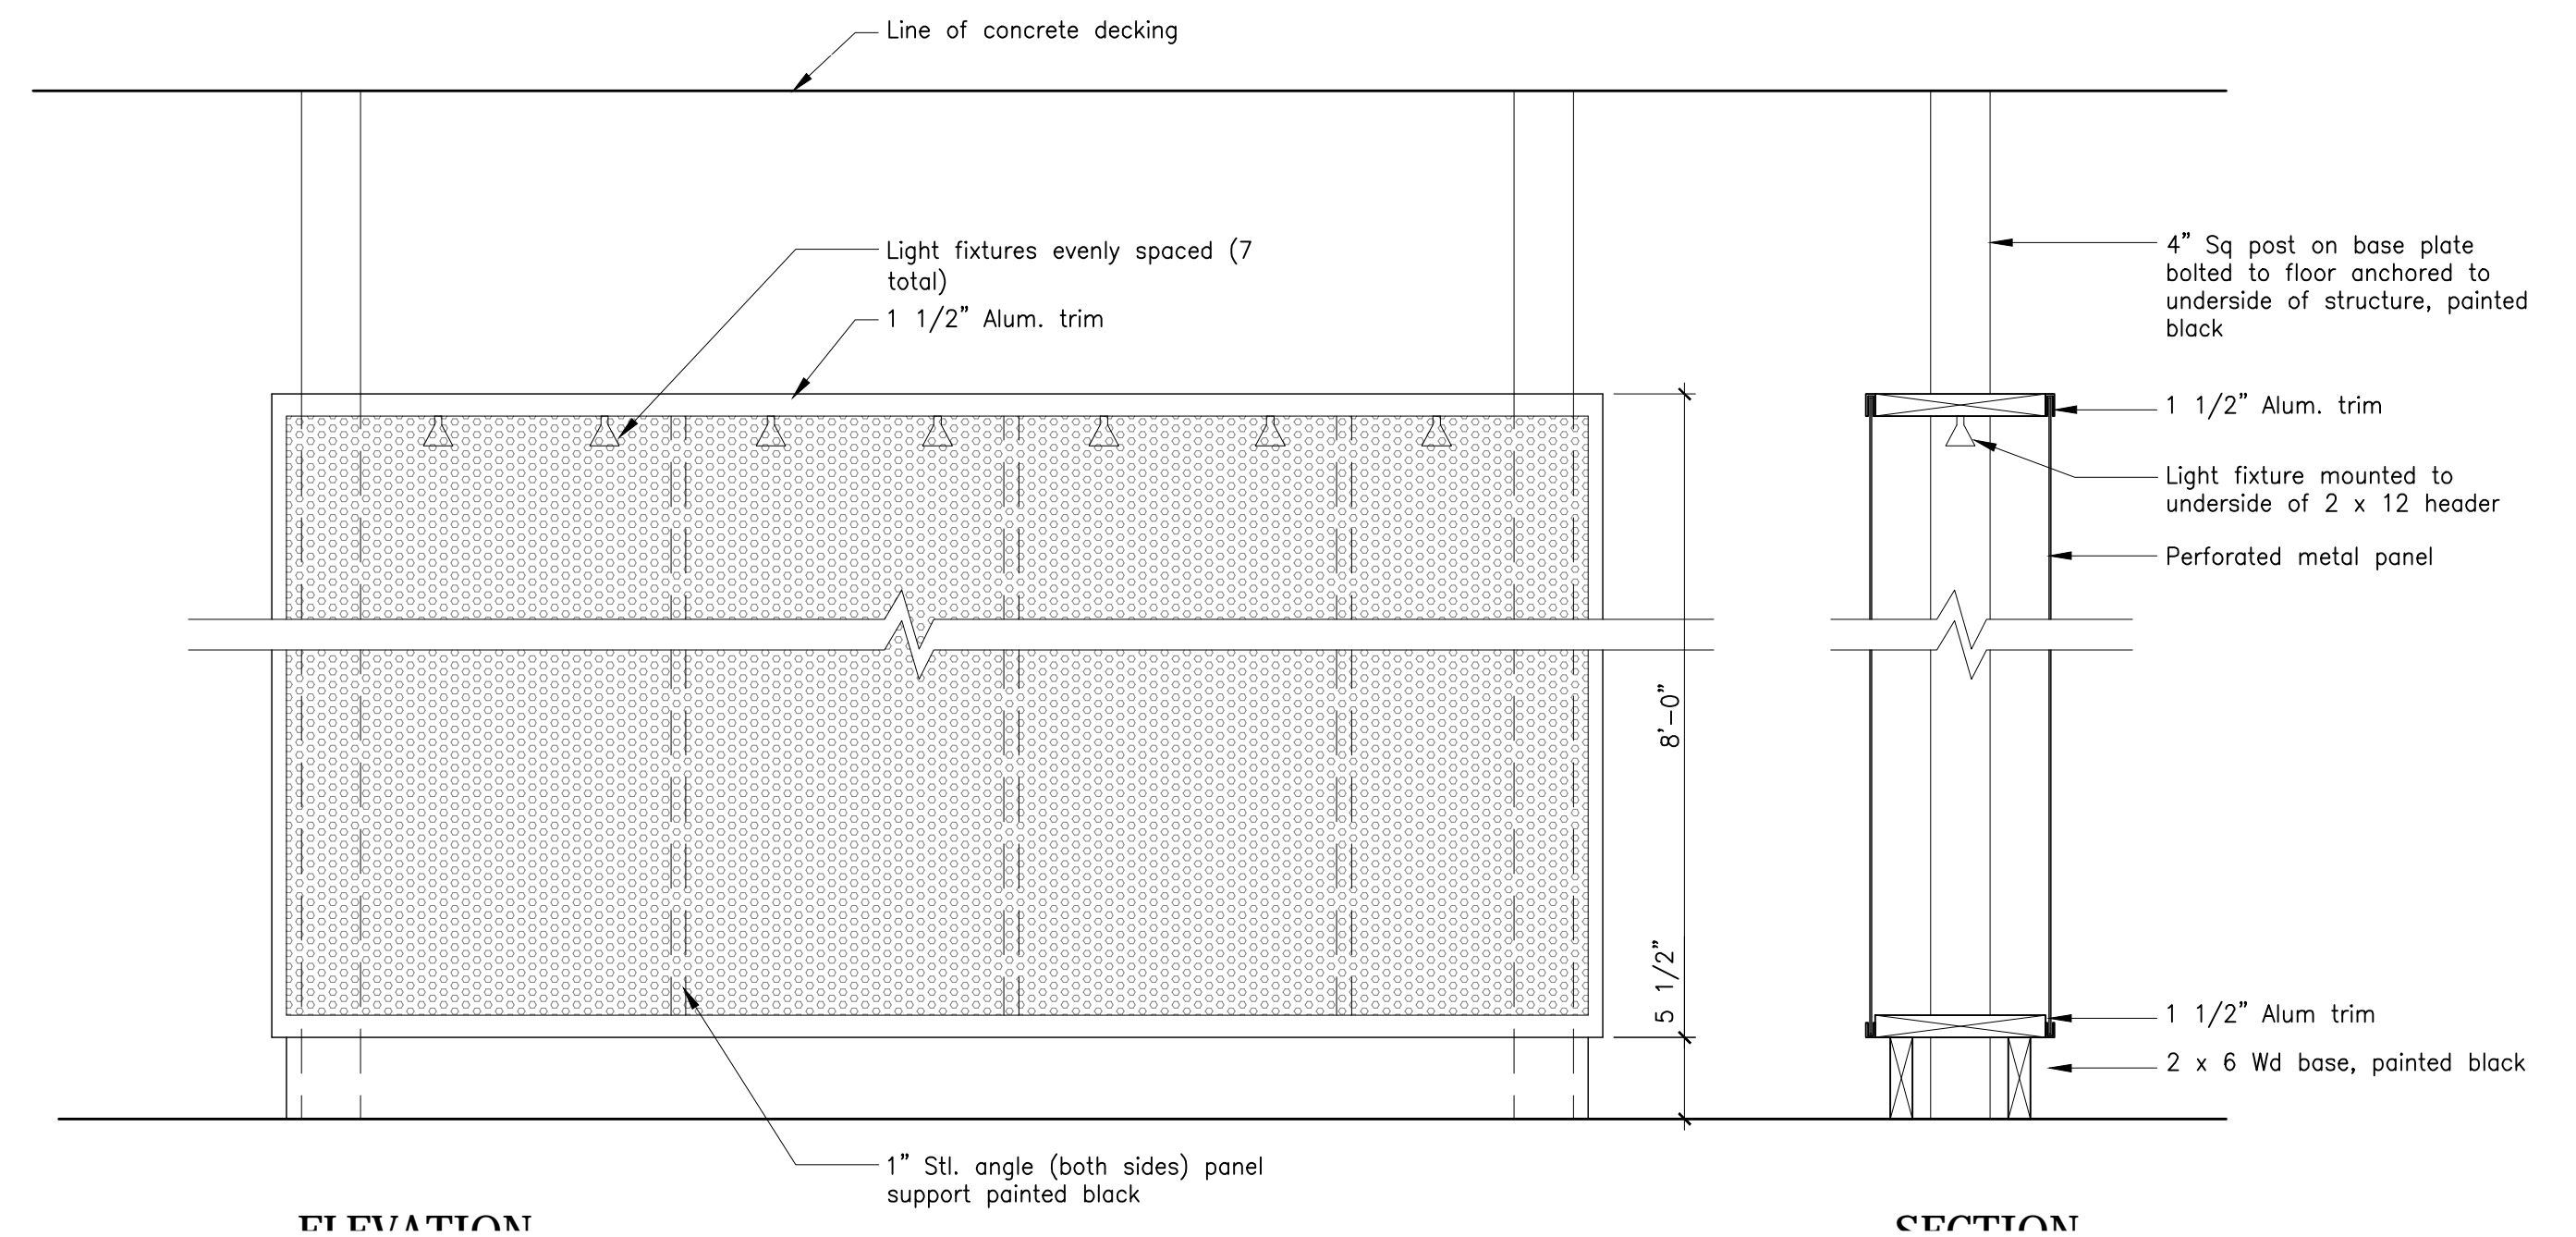

**2 Guard Rail and Booth Detail**  
Scale: 1" = 1'-0"

**1 Guard Rail and Booth Detail**  
Scale: 1" = 1'-0"

**4 Glass Handrail / Draft Curtain**  
Scale: 1" = 1'-0"

**3 Typical Booth Details**  
Scale: 1" = 1'-0"

**7 Shelf Detail**  
Scale: 1" = 1'-0"

**6 Bar Detail**  
Scale: 1" = 1'-0"

**5 Screen Wall**  
Scale: 1" = 1'-0"