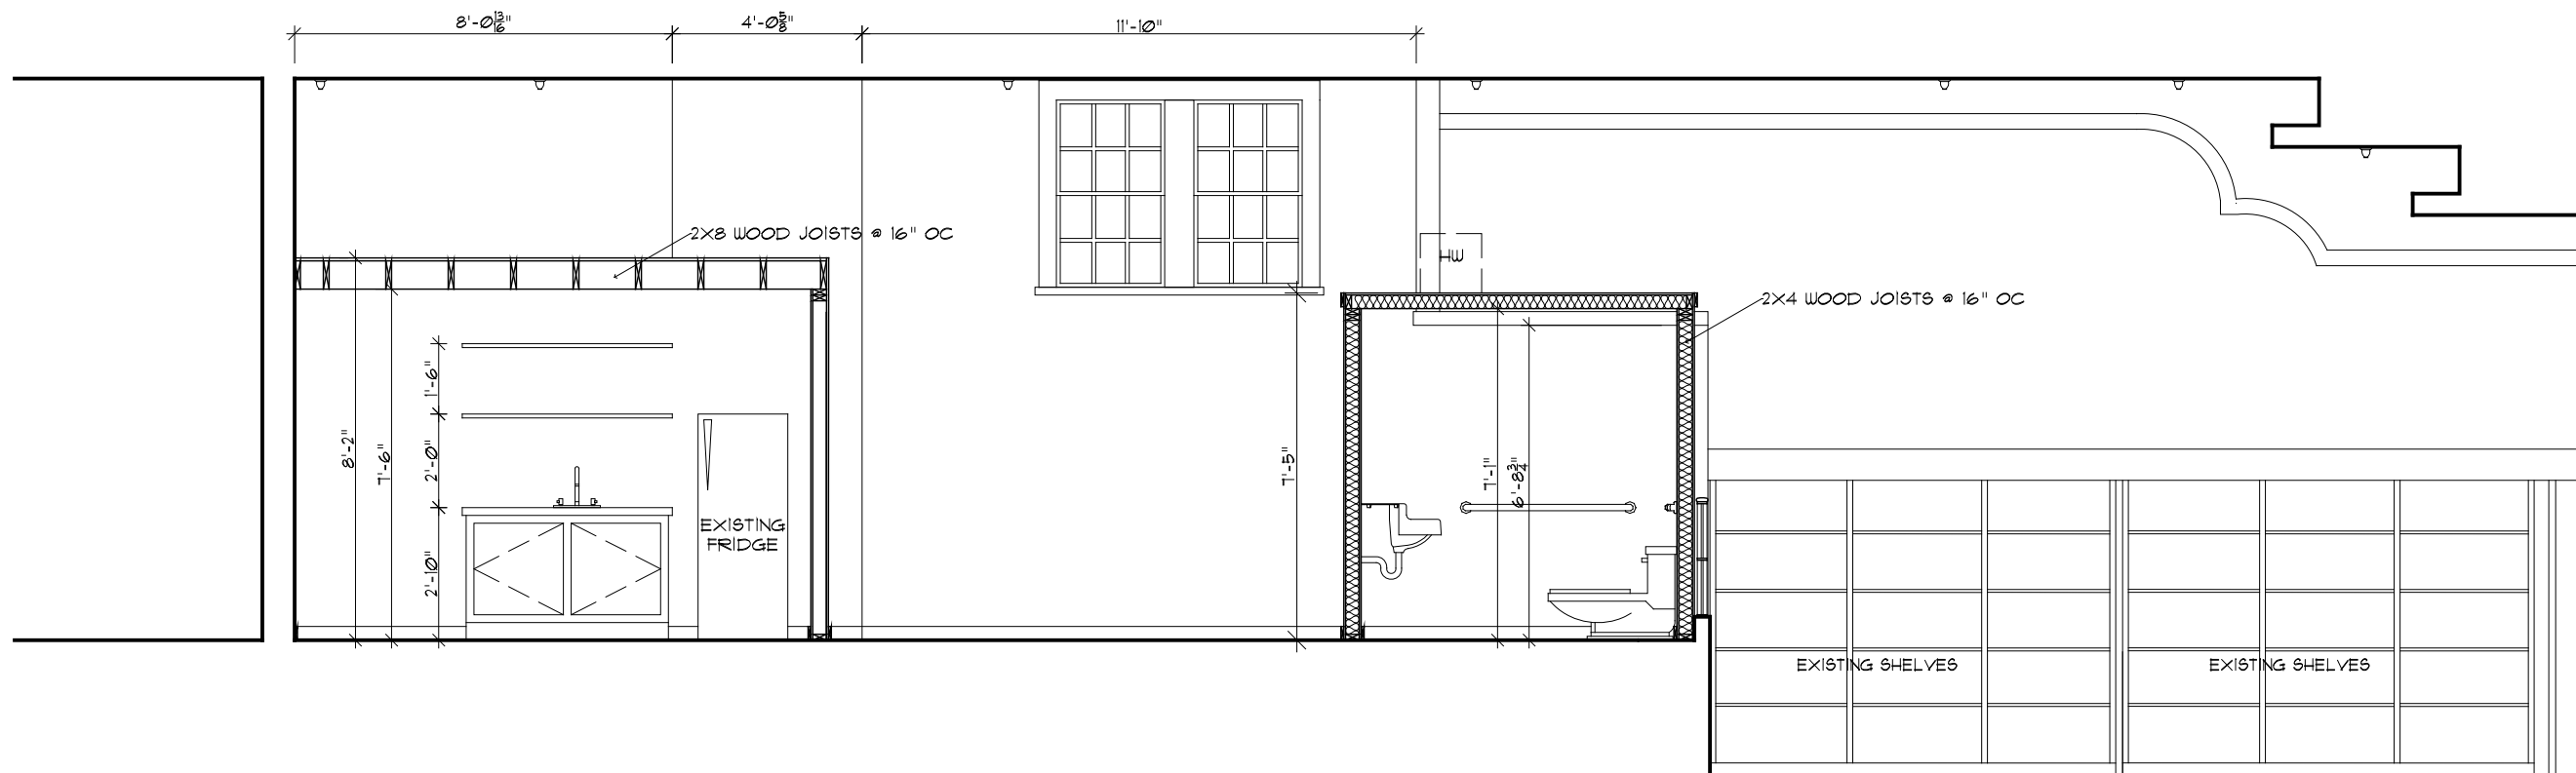

BARBA + WHEELOCK  
500 CONGRESS STREET  
PORTLAND, ME 04101

OFFICE OF  
BARBA +  
WHEELOCK

500 CONGRESS STREET  
PORTLAND, ME 04101

TITLE

TOILET ROOM +  
KITCHENETTE  
SECTION

DATE

8 / 8 / 2013

DRAWING #

A3

1 SECOND FLOOR SECTION  
A3 (NO ELEVATOR REQUIRED / AVAILABLE)