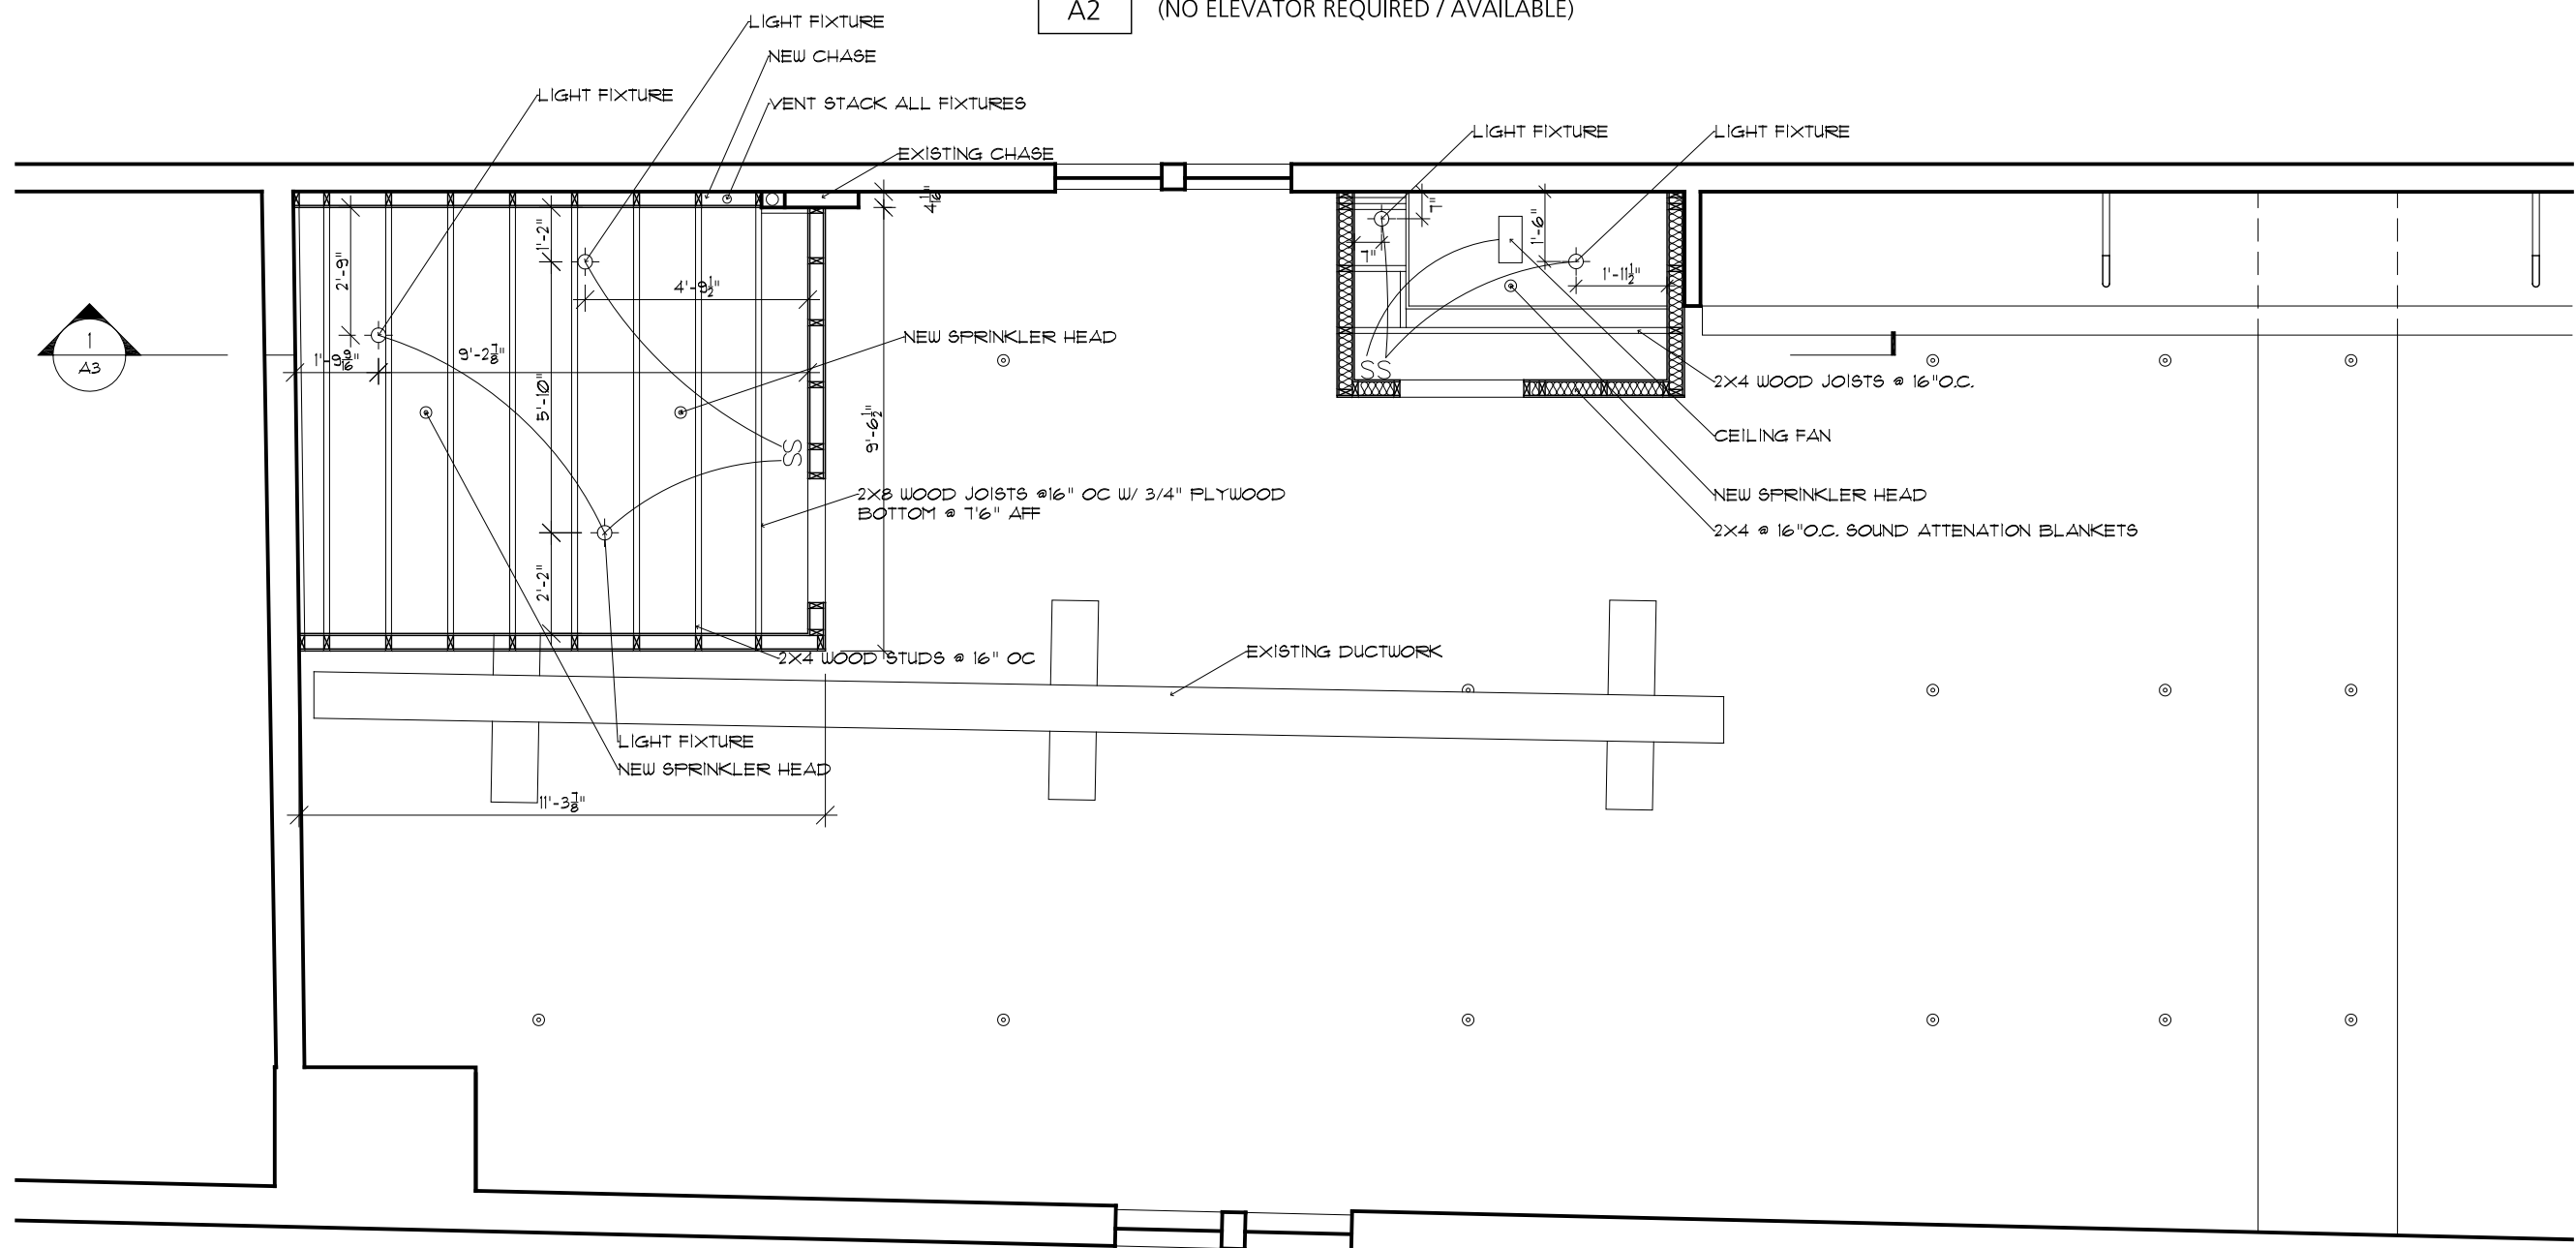

TITLE
TOILET ROOM +
KITCHENETTE
REFLECTED CEILING
PLAN

DATE
8 / 8 / 2013

DRAWING #

A2

2 SECOND FLOOR TOILET ROOM & KITCHENETTE STRUCTURE PLAN
A2 (NO ELEVATOR REQUIRED / AVAILABLE)

1 SECOND FLOOR TOILET ROOM & KITCHENETTE REFLECTED CEILING PLAN
A2 (NO ELEVATOR REQUIRED / AVAILABLE)