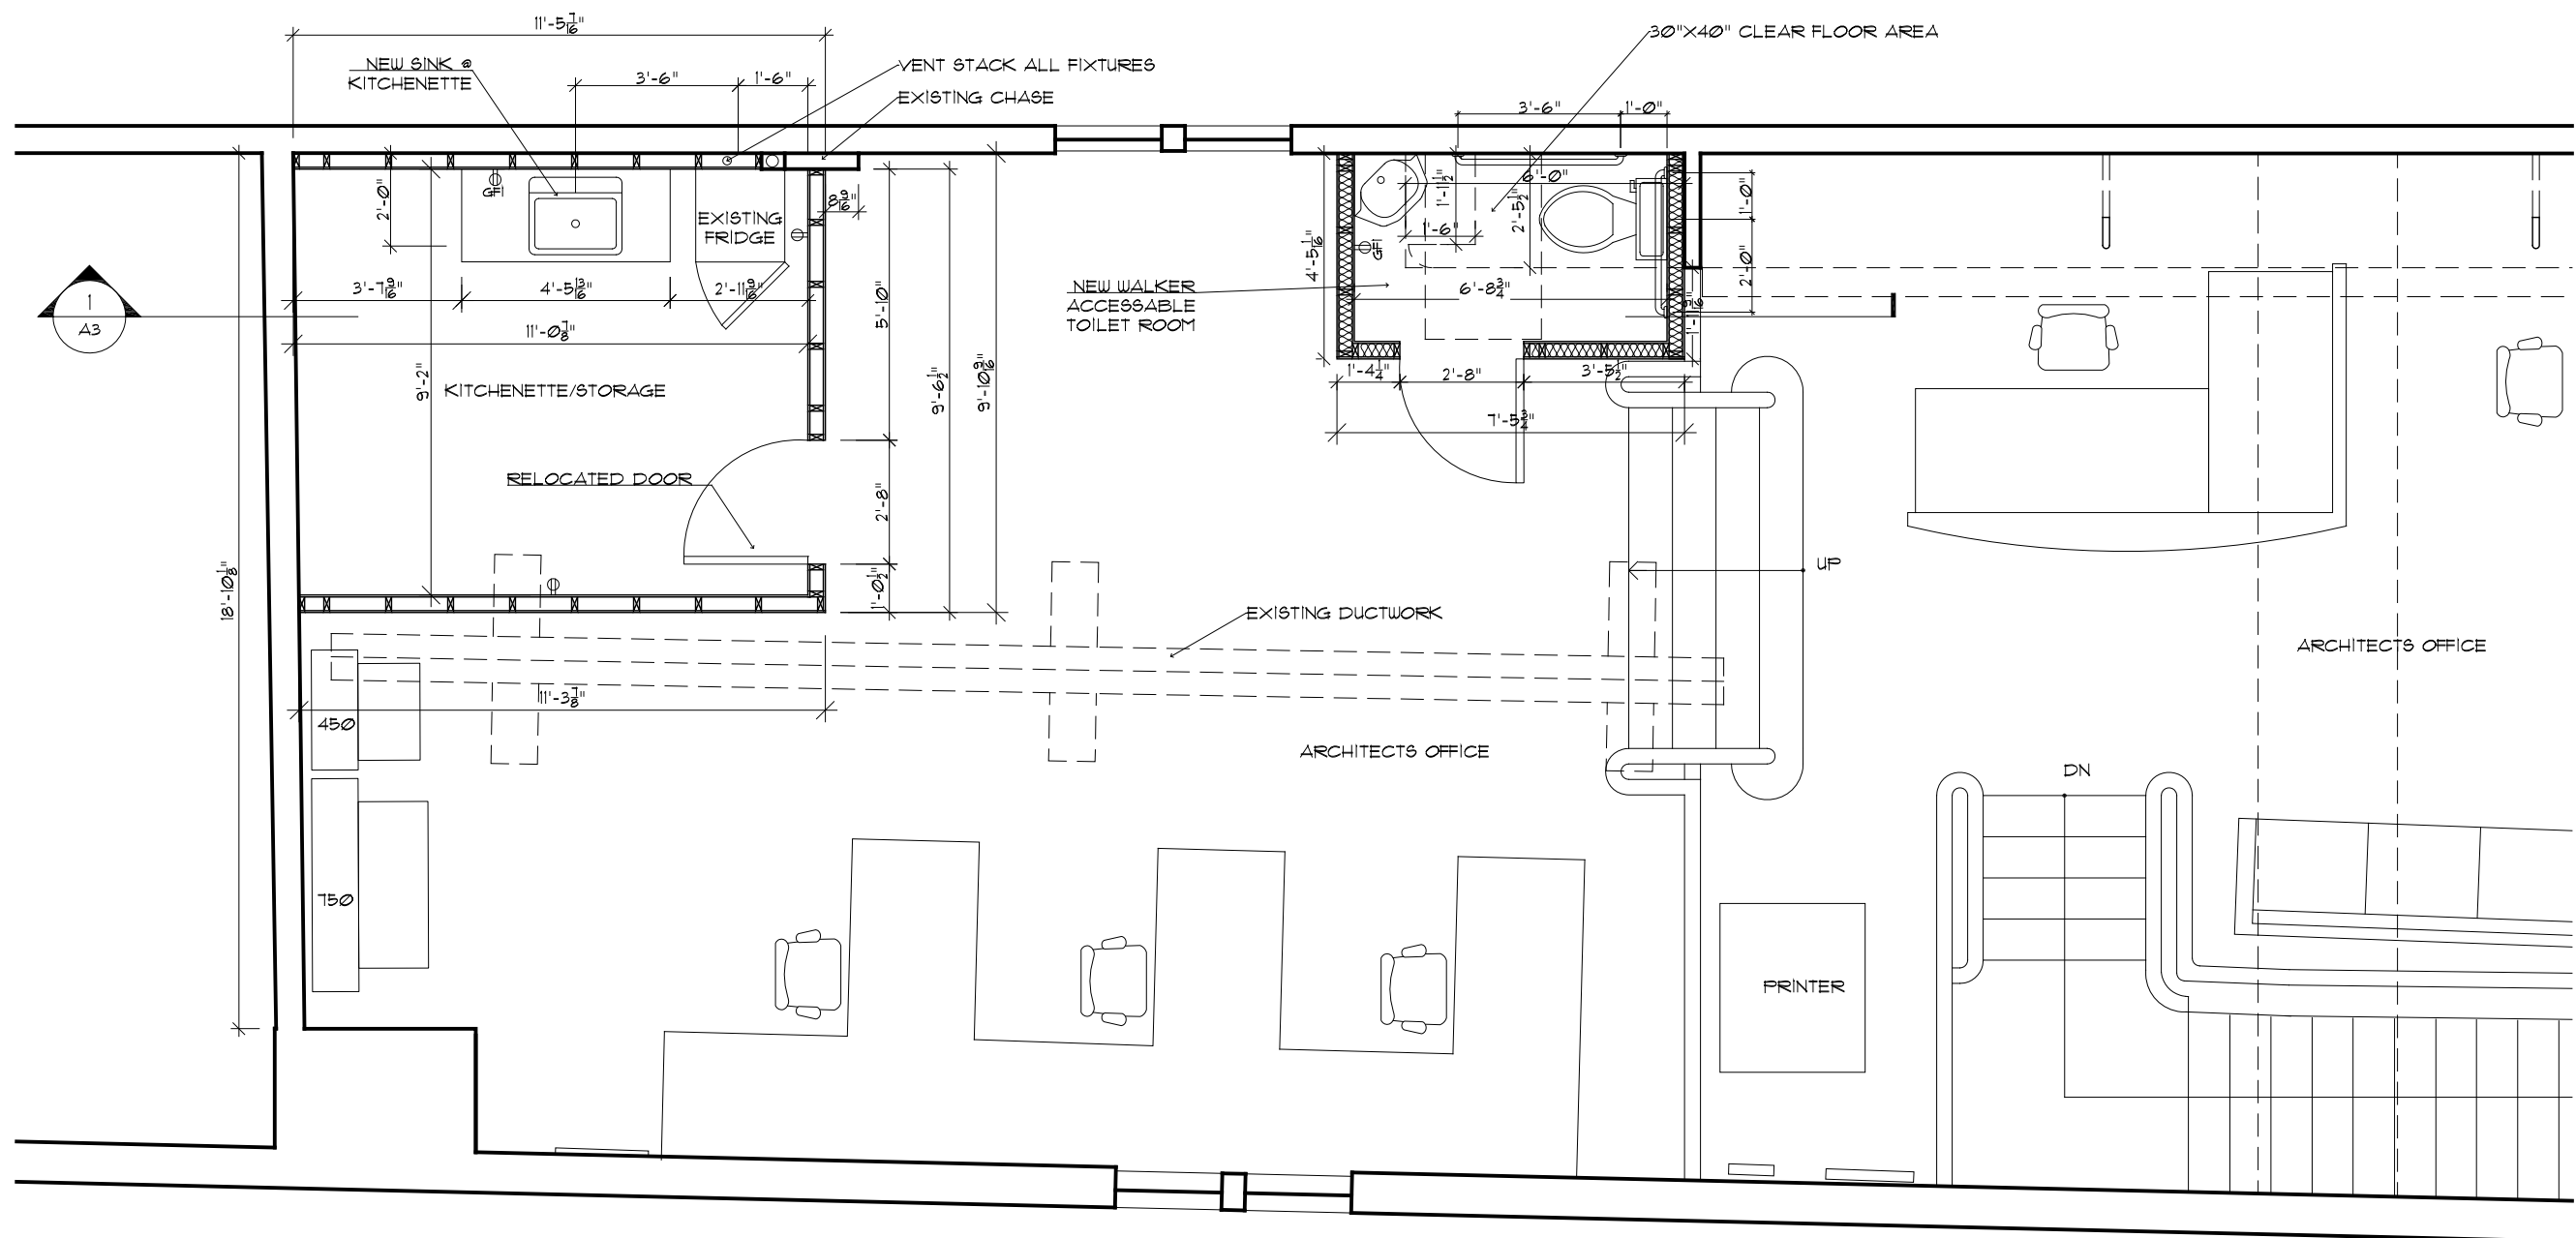

BARBA + WHEELOCK  
500 CONGRESS STREET  
PORTLAND, ME 04101

OFFICE OF  
BARBA +  
WHEELOCK

500 CONGRESS STREET  
PORTLAND, ME 04101

TITLE  
TOILET ROOM +  
KITCHENETTE  
PLAN

DATE  
8 / 8 / 2013

DRAWING #

**A1**

**1** SECOND FLOOR TOILET ROOM & KITCHENETTE PLAN  
A1 (NO ELEVATOR REQUIRED / AVAILABLE)