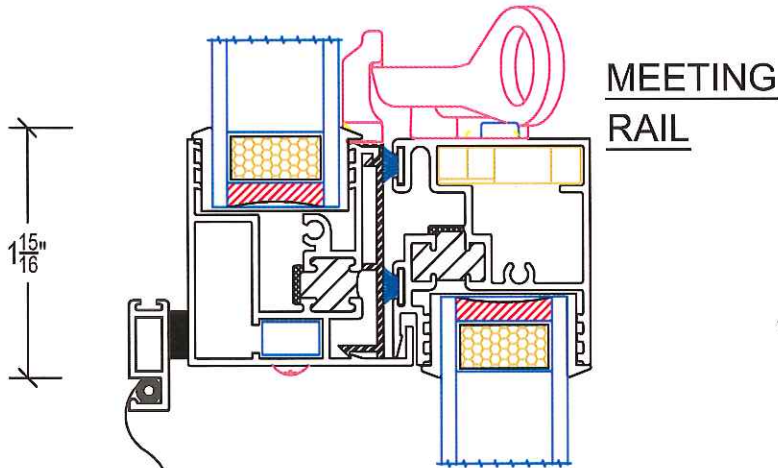

HEAD

MEETING RAIL

LEFT JAMB  
OPP. TYPICAL

SILL

**UNIVERSAL WINDOW AND DOOR, LLC.**  
303 Mechanic Street  
Marlborough, MA 01752  
800-633-0108 508-481-2850  
www.universalwindow.com

**UNIVERSAL WINDOW & DOOR**  
**400 D. H. w/ STANDARD HALF SCREEN**

DATE: <b>2-14-2011</b>	DWG. NO. <b>UNI-400-0001</b>	REV:
SCALE: <b>NTS</b>	SHEET:	DRAWING FOR FAMILIARIZATION ONLY, ACTUAL DETAIL MAY VARY