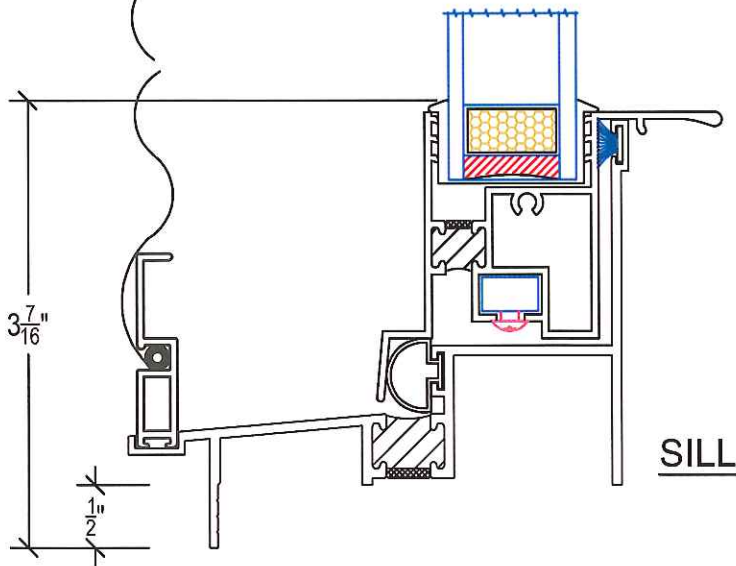

HEAD

MEETING RAIL

LEFT JAMB  
OPP. TYPICAL

SILL

**UNIVERSAL WINDOW AND DOOR, LLC.**  
303 Mechanic Street  
Marlborough, MA 01752  
800-633-0108 508-481-2850  
www.universalwindow.com

**UNIVERSAL WINDOW & DOOR**  
**400 D. H. w/ STANDARD HALF SCREEN**

DATE: <b>2-14-2011</b>	DWG. NO. <b>UNI-400-0001</b>	REV:
SCALE: <b>NTS</b>	SHEET:	DRAWING FOR FAMILIARIZATION ONLY, ACTUAL DETAIL MAY VARY