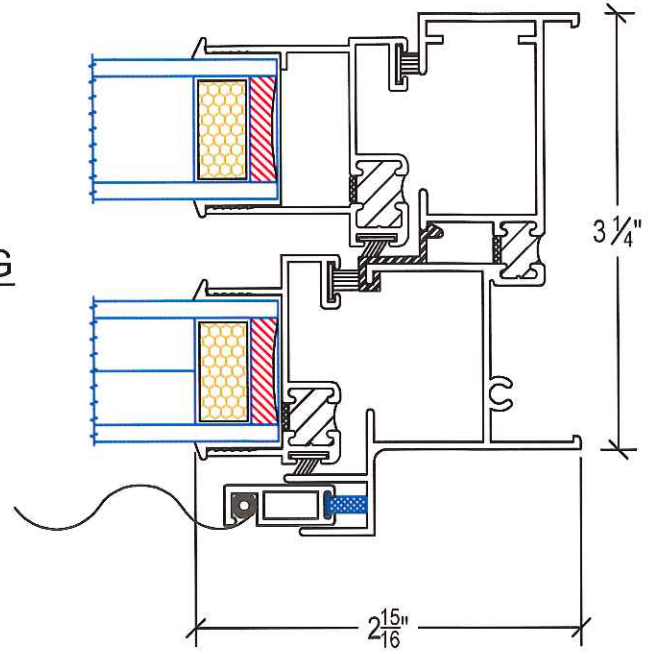

HEAD

MEETING RAIL

LEFT JAMB  
OPP. TYPICAL

SILL

**UNIVERSAL WINDOW AND DOOR, LLC.**  
303 Mechanic Street  
Marlborough, MA 01752  
800-633-0108 508-481-2850  
www.universalwindow.com

**UNIVERSAL WINDOW & DOOR**  
**400 D. H. w/ STANDARD HALF SCREEN**

DATE: <b>2-14-2011</b>	DWG. NO. <b>UNI-400-0001</b>	REV:
SCALE: <b>NTS</b>	SHEET:	DRAWING FOR FAMILIARIZATION ONLY, ACTUAL DETAIL MAY VARY