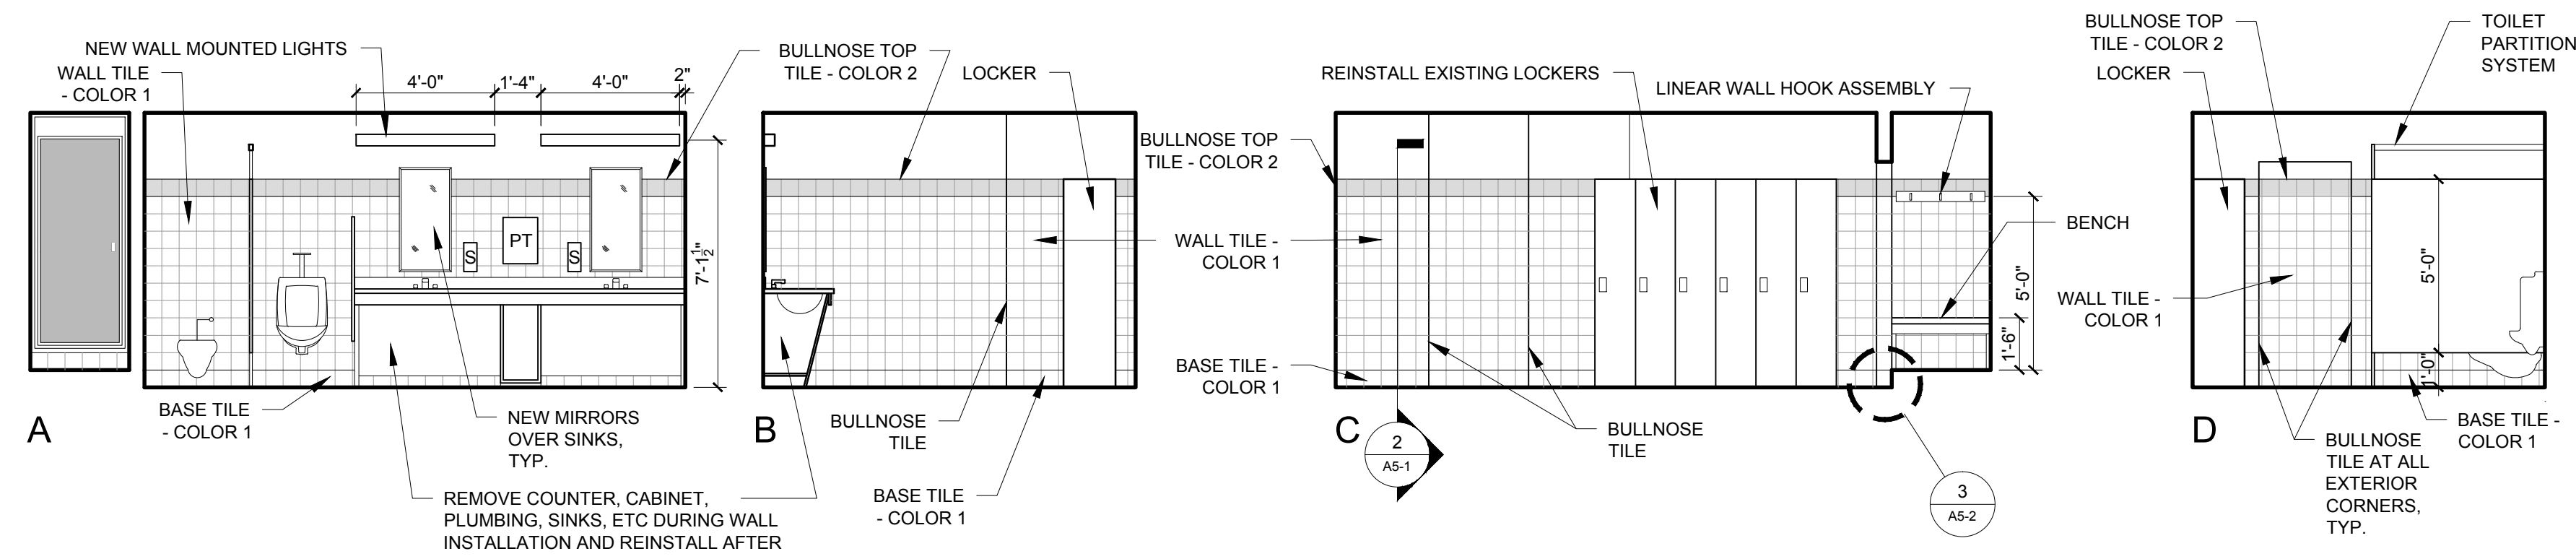

1 WOMENS LOCKER ROOM # 302  
1/4" = 1'-0"

4 TILE SECTION DETAIL AT LAVATORY #802  
3" = 1'-0"

2 MENS LOCKER ROOM #303  
1/4" = 1'-0"

5 TILE PLAN DETAIL AT LAVATORY #802  
3" = 1'-0"

3 LAVATORY #802  
1/4" = 1'-0"

6 TILE SECTION DETAIL AT MEN'S URINALYSIS #412  
3" = 1'-0"

7 TILE PLAN DETAIL AT MEN'S URINALYSIS #412  
3" = 1'-0"

- PT = PAPER TOWELS
- SD = SOAP DISPENSER
- TP = TOILET PAPER DISPENSER
- KEY