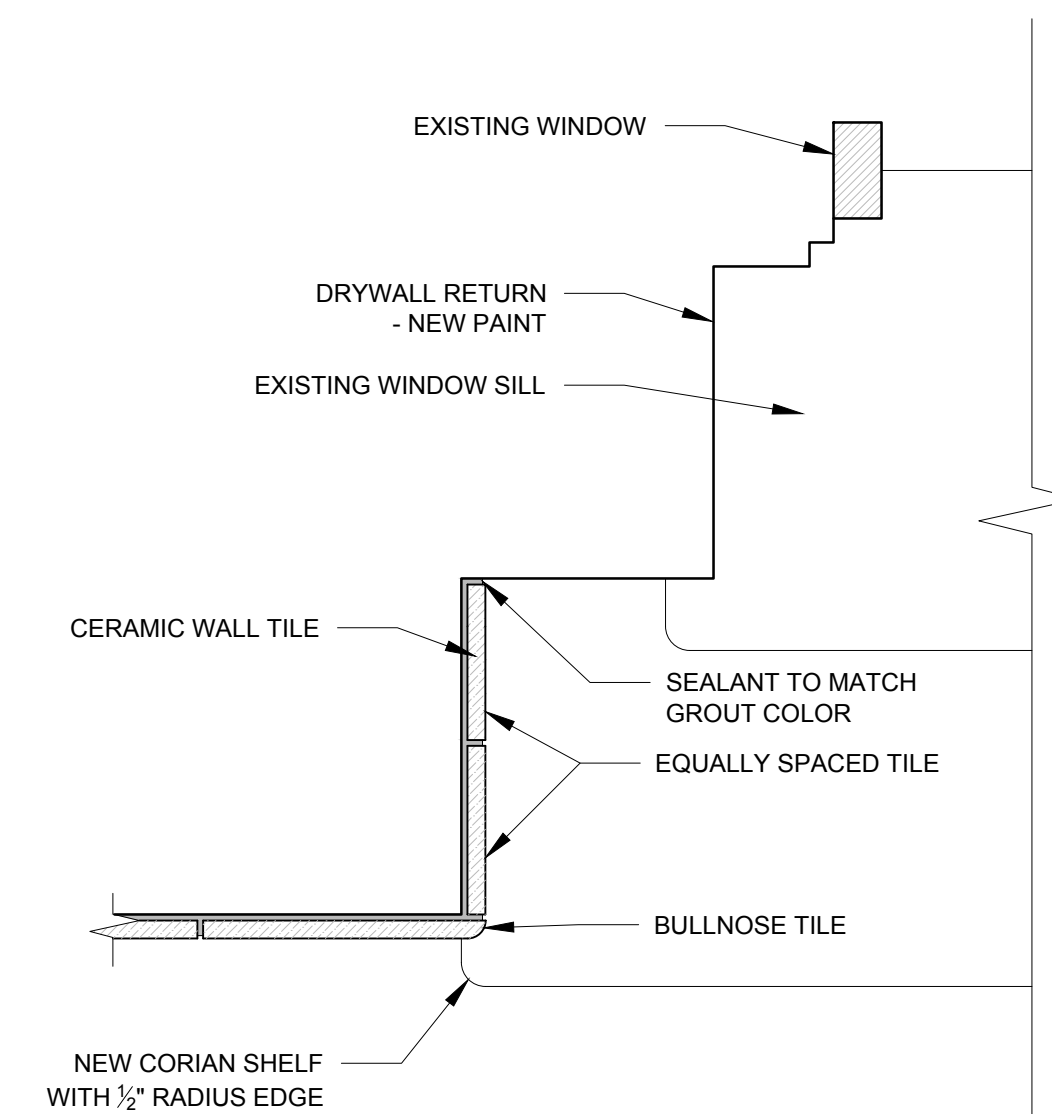

1 WOMENS LOCKER ROOM # 302  
1/4" = 1'-0"

4 TILE SECTION DETAIL AT LAVATORY #802  
3" = 1'-0"

2 MENS LOCKER ROOM #303  
1/4" = 1'-0"

5 TILE PLAN DETAIL AT LAVATORY #802  
3" = 1'-0"

3 LAVATORY #802  
1/4" = 1'-0"

6 TILE SECTION DETAIL AT MEN'S URINALYSIS #412  
3" = 1'-0"

7 TILE PLAN DETAIL AT MEN'S URINALYSIS #412  
3" = 1'-0"

- PT = PAPER TOWELS
- SD = SOAP DISPENSER
- TP = TOILET PAPER DISPENSER
- KEY