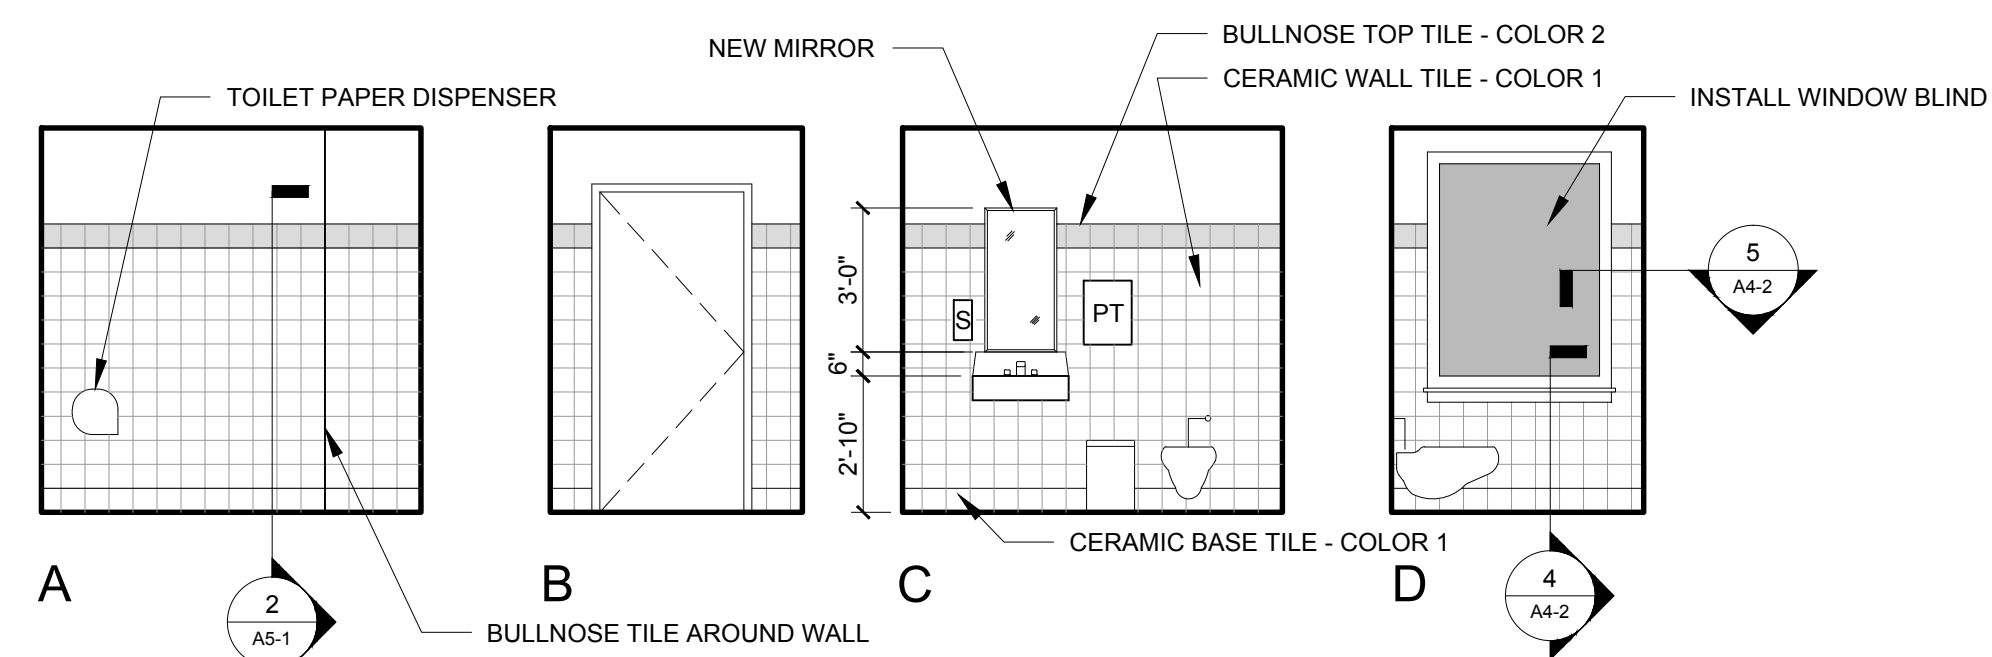

1 WOMENS LOCKER ROOM # 302  
1/4" = 1'-0"

4 TILE SECTION DETAIL AT LAVATORY #802  
3" = 1'-0"

2 MENS LOCKER ROOM #303  
1/4" = 1'-0"

5 TILE PLAN DETAIL AT LAVATORY #802  
3" = 1'-0"

3 LAVATORY #802  
1/4" = 1'-0"

6 TILE SECTION DETAIL AT MEN'S URINALYSIS #412  
3" = 1'-0"

7 TILE PLAN DETAIL AT MEN'S URINALYSIS #412  
3" = 1'-0"

- PT = PAPER TOWELS
- SD = SOAP DISPENSER
- TP = TOILET PAPER DISPENSER
- KEY