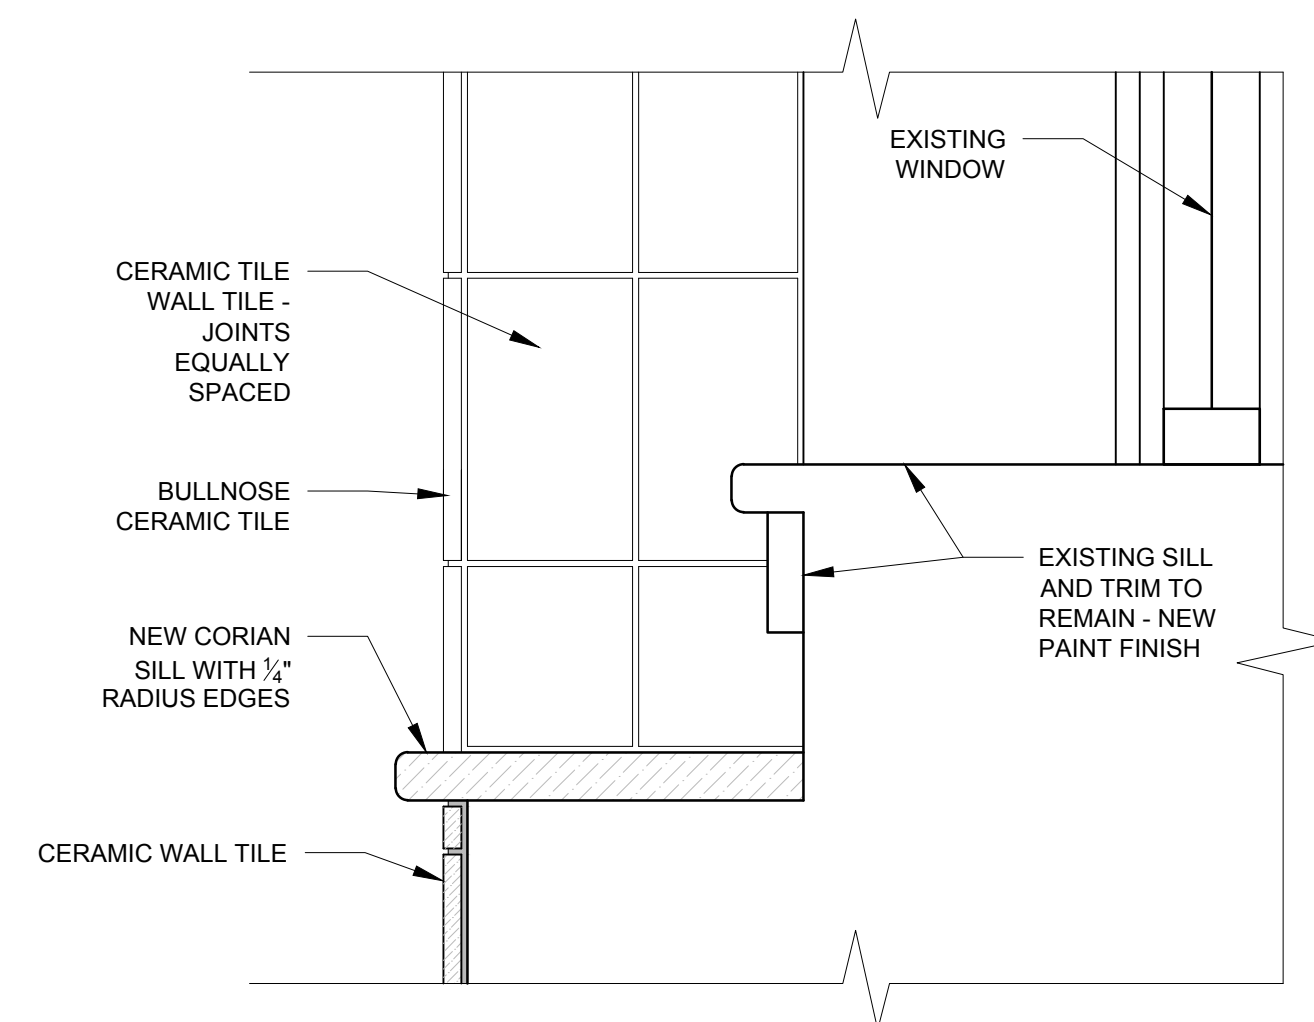

1 WOMENS LOCKER ROOM # 302  
1/4" = 1'-0"

4 TILE SECTION DETAIL AT LAVATORY #802  
3" = 1'-0"

2 MENS LOCKER ROOM #303  
1/4" = 1'-0"

5 TILE PLAN DETAIL AT LAVATORY #802  
3" = 1'-0"

3 LAVATORY #802  
1/4" = 1'-0"

6 TILE SECTION DETAIL AT MEN'S URINALYSIS #412  
3" = 1'-0"

7 TILE PLAN DETAIL AT MEN'S URINALYSIS #412  
3" = 1'-0"

- PT = PAPER TOWELS
- SD = SOAP DISPENSER
- TP = TOILET PAPER DISPENSER
- KEY