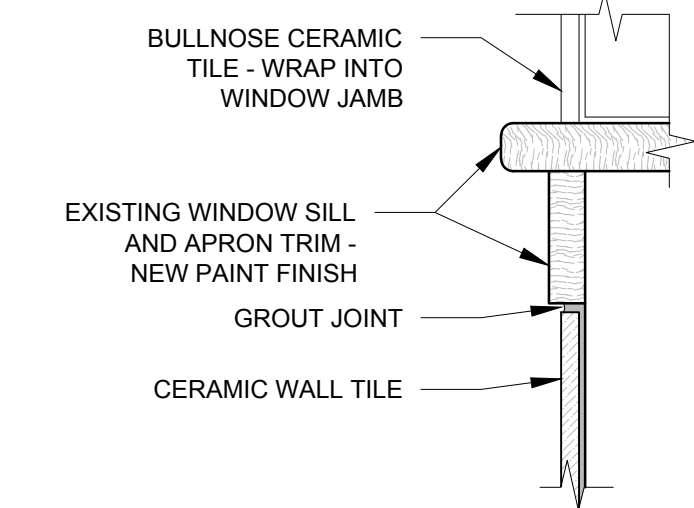

1 WOMENS LOCKER ROOM # 302  
1/4" = 1'-0"

4 TILE SECTION DETAIL AT LAVATORY #802  
3" = 1'-0"

2 MENS LOCKER ROOM #303  
1/4" = 1'-0"

5 TILE PLAN DETAIL AT LAVATORY #802  
3" = 1'-0"

3 LAVATORY #802  
1/4" = 1'-0"

6 TILE SECTION DETAIL AT MEN'S URINALYSIS #412  
3" = 1'-0"

7 TILE PLAN DETAIL AT MEN'S URINALYSIS #412  
3" = 1'-0"

- PT = PAPER TOWELS
- SD = SOAP DISPENSER
- TP = TOILET PAPER DISPENSER
- KEY