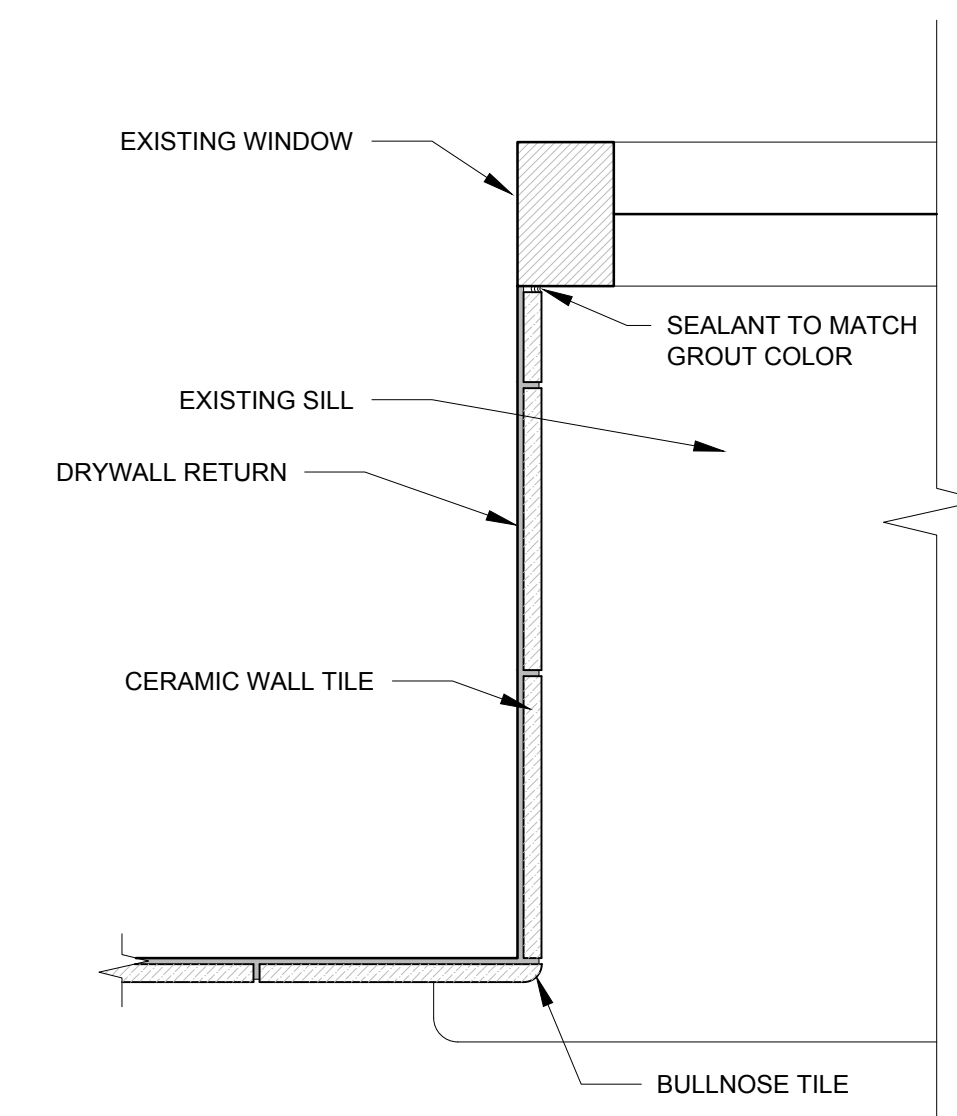

1 WOMENS LOCKER ROOM # 302  
1/4" = 1'-0"

4 TILE SECTION DETAIL AT LAVATORY #802  
3" = 1'-0"

2 MENS LOCKER ROOM #303  
1/4" = 1'-0"

5 TILE PLAN DETAIL AT LAVATORY #802  
3" = 1'-0"

3 LAVATORY #802  
1/4" = 1'-0"

6 TILE SECTION DETAIL AT MEN'S URINALYSIS #412  
3" = 1'-0"

7 TILE PLAN DETAIL AT MEN'S URINALYSIS #412  
3" = 1'-0"

- PT = PAPER TOWELS
- SD = SOAP DISPENSER
- TP = TOILET PAPER DISPENSER
- KEY