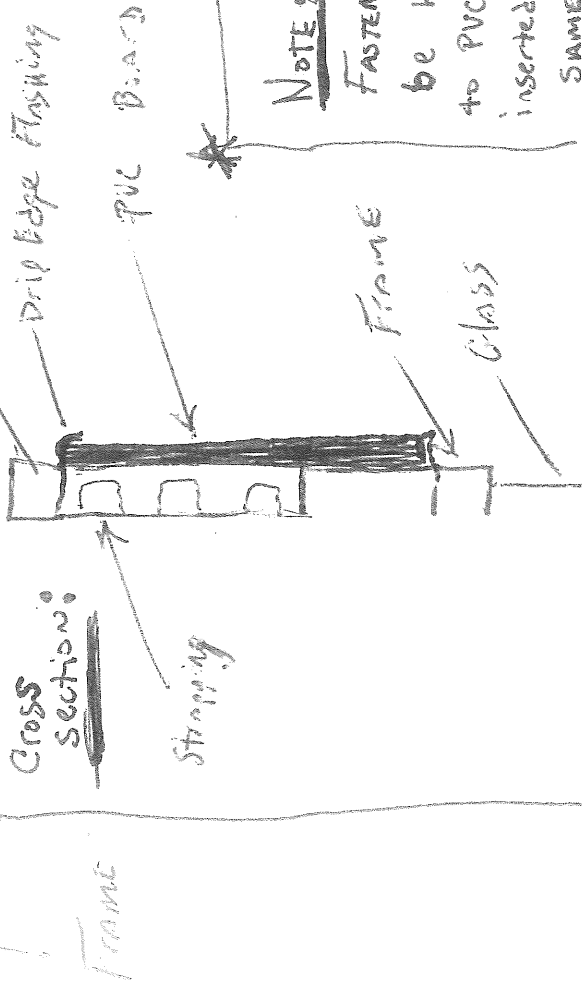

Received after report completion
9-26-14

PVC BOARD

Cross Section:

NOTE:
FASTENERS will be hidden due to PVC plugs inserted in stringing. SAME MATERIAL!

PRODUCT 3

5/8" x 4' x 10'-CT MILWORK or EQUIV.

* Stringing (wood)

PVC BOARD

Seams will be 1/8" during winter