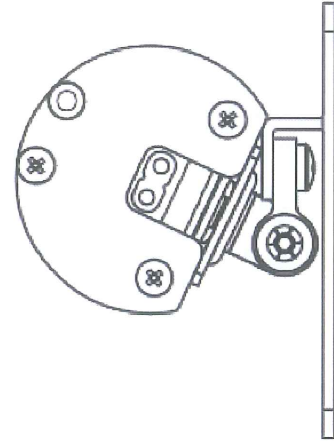

RVCL Series
Adjustable Bracket

RVCL-EC
With Adjustable Bracket

TOKI STAR/REVELER