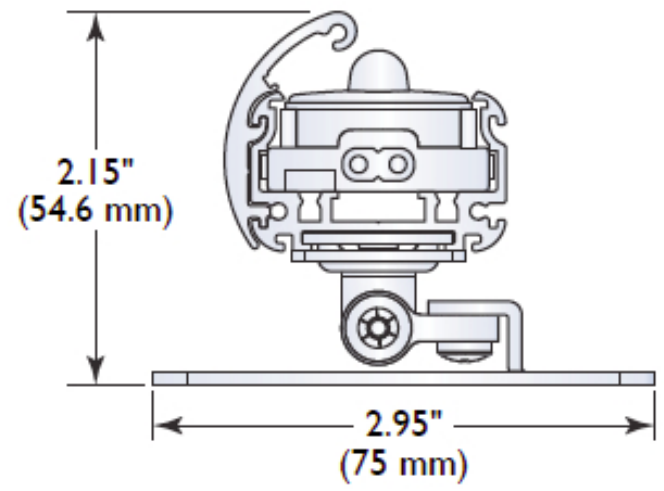

TOKI STAR/REVELER NOT TO SCALE

**RVCL Series  
Adjustable Bracket**

**RVCL-EC  
With Adjustable Bracket**

LED Lighting strips on either side (4' )  
and in front center(8' ) of marquee