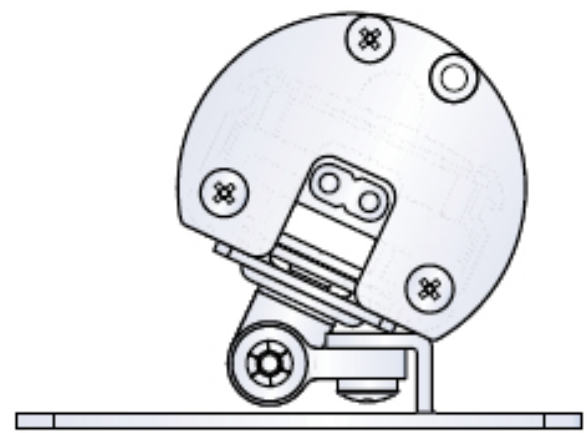

TOKI STAR/REVELER NOT TO SCALE

**RVCL Series  
Adjustable Bracket**

**RVCL-EC  
With Adjustable Bracket**

LED Lighting strips on either side (4' )  
and in front center(8' ) of marquee