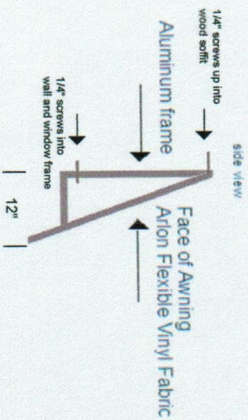

Oak Street Side (East Elevation) Awning with Graphics

Dunkin' Donuts

AREA OF AWNING GRAPHIC LETTERING

15' x 198" = APPROX 21 sq ft

198"

ACTON, ME
207-477-2956