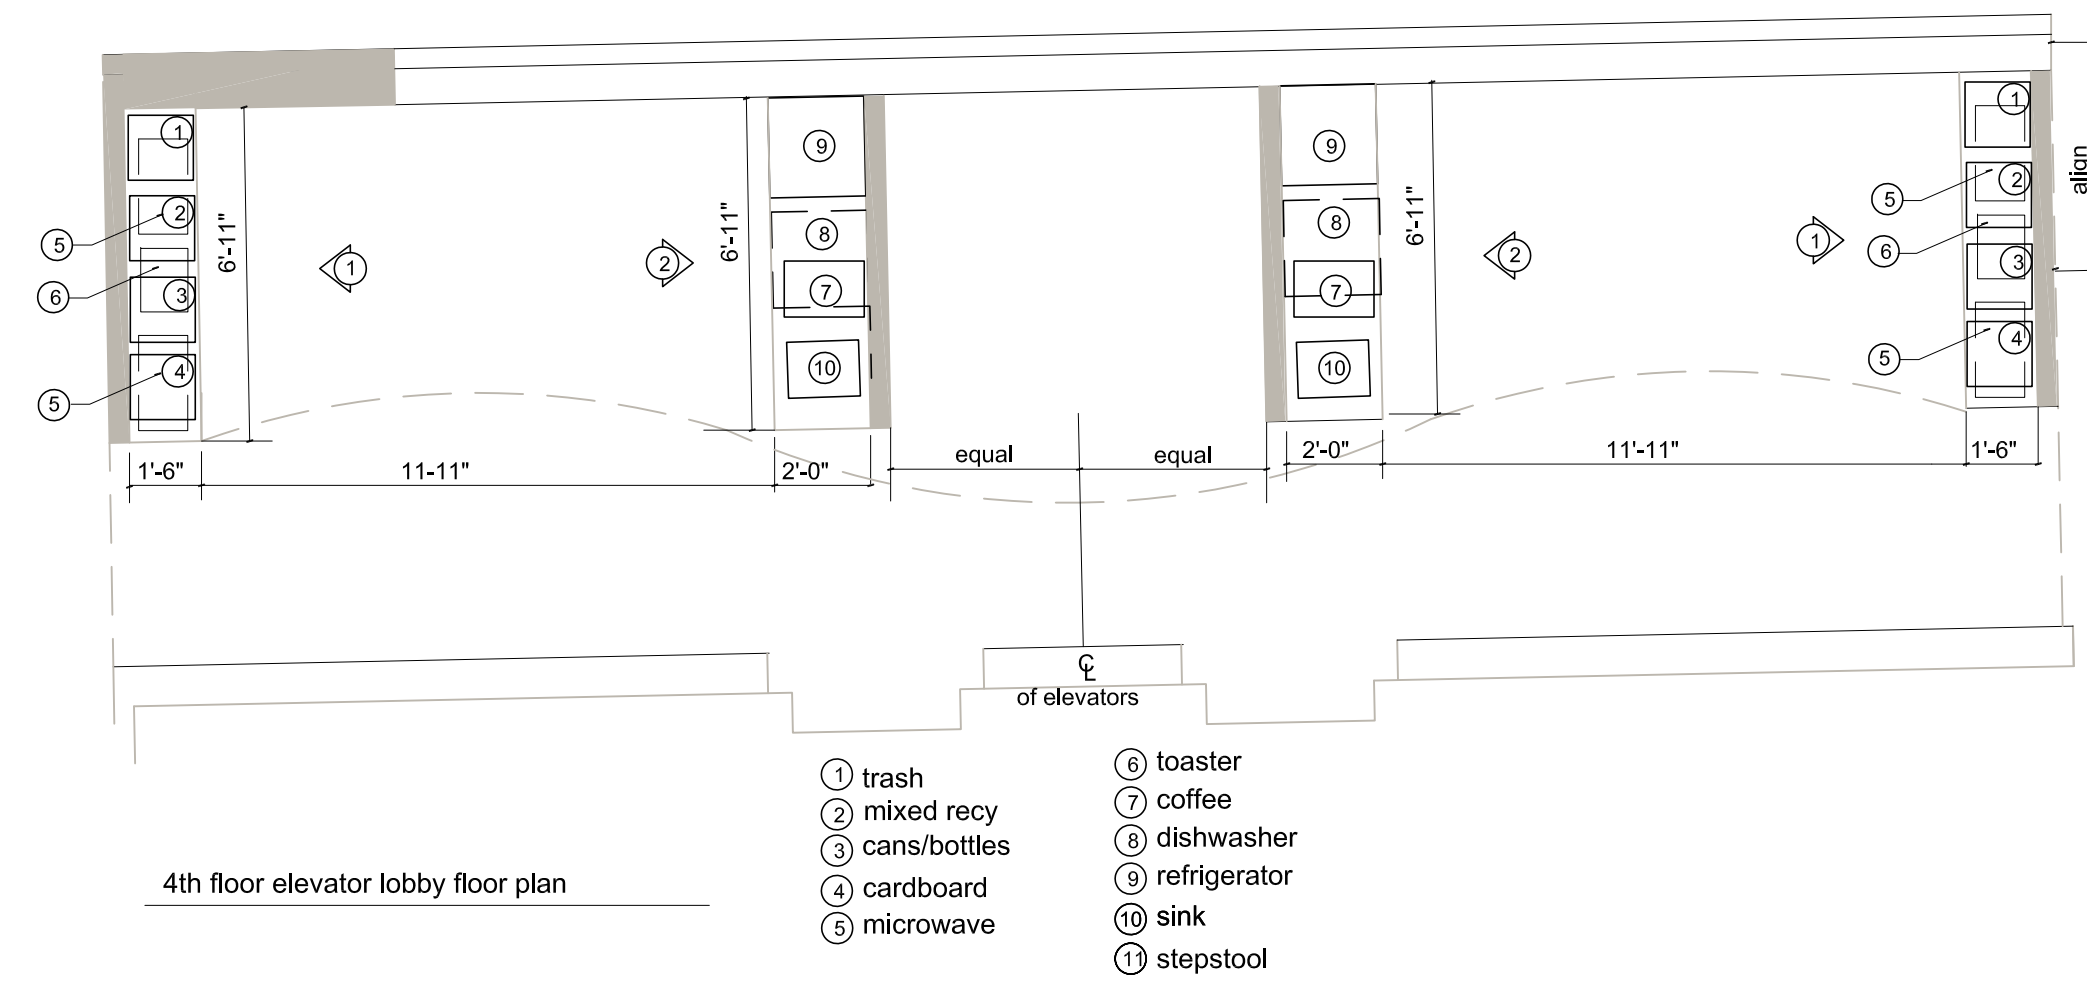

- 1 trash
- 2 mixed recy
- 3 cans/bottles
- 4 cardboard
- 5 microwave
- 6 toaster
- 7 coffee
- 8 dishwasher
- 9 refrigerator
- 10 sink
- 11 stepstool

Architect: **ARCHETYPE** architects  
48 Union Wharf Portland, Maine 04101  
(207) 772-6022 Fax (207) 772-4056

Project: **DIVERSIFIED COMMUNICATIONS**  
PORTLAND, MAINE 04101

Date: 4 December 2012  
Scale: AS NOTED

4TH FLOOR  
KITCHEN DRAWING

**A10**

**WHITED**  
PLANNING + DESIGN