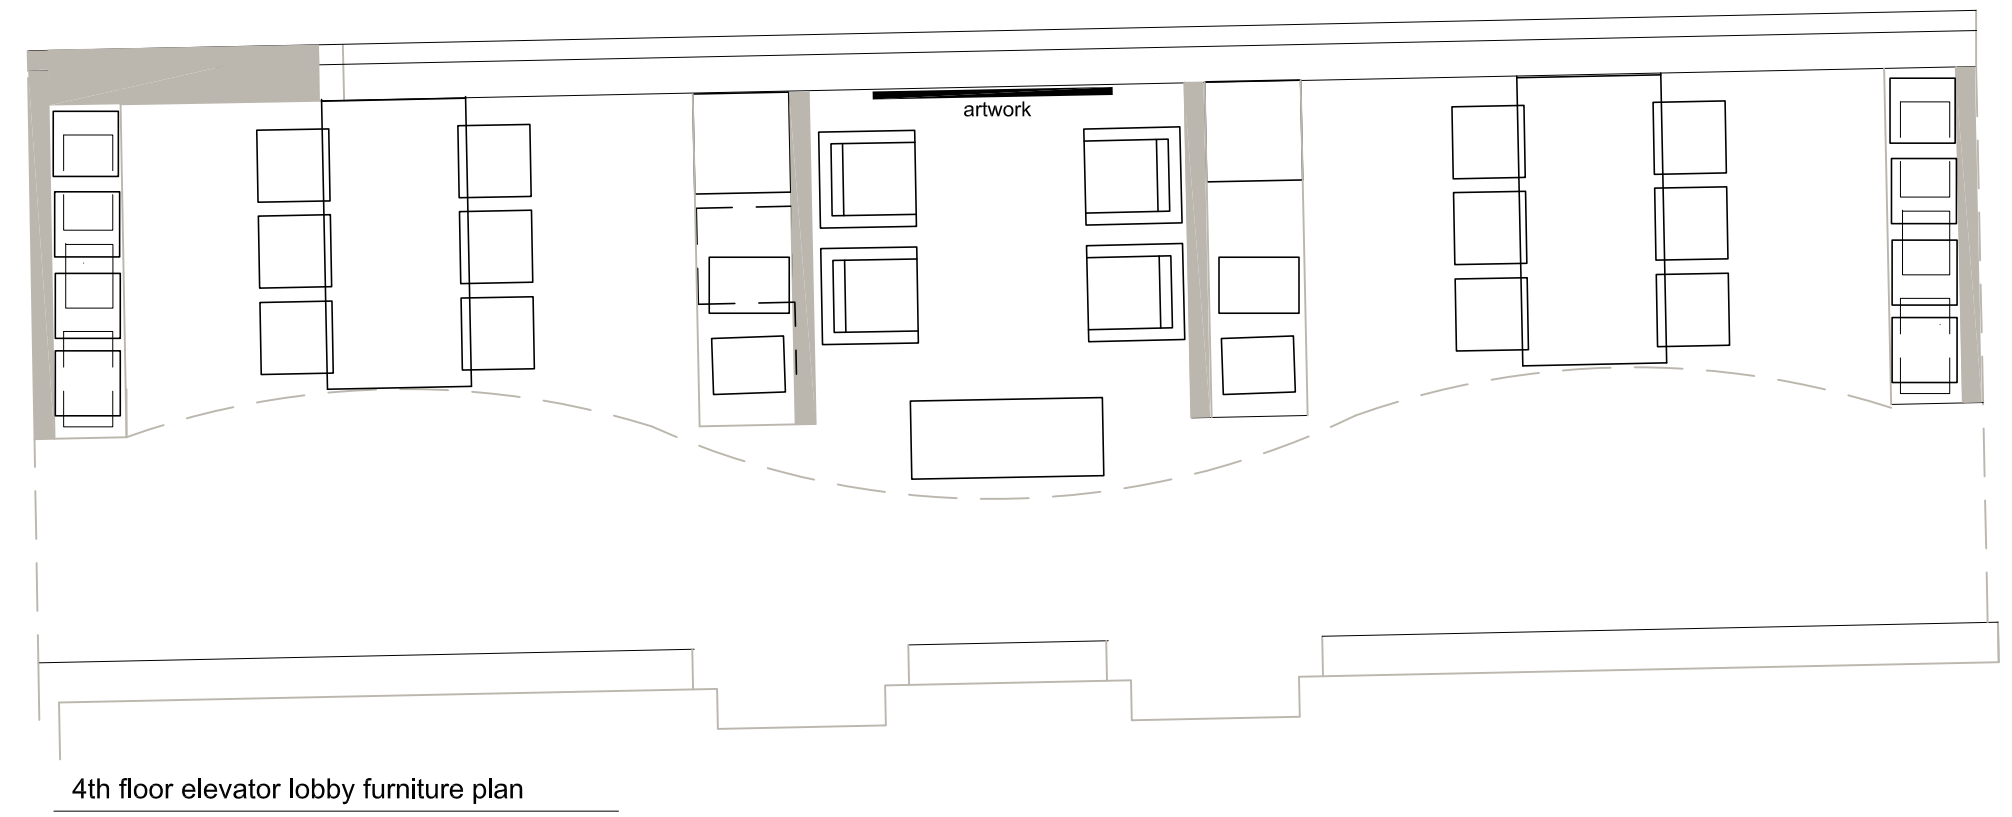

- 1 trash
- 2 mixed recy
- 3 cans/bottles
- 4 cardboard
- 5 microwave
- 6 toaster
- 7 coffee
- 8 dishwasher
- 9 refrigerator
- 10 sink
- 11 stepstool

Architect: **ARCHETYPE** architects  
48 Union Wharf Portland, Maine 04101  
(207) 772-6022 Fax (207) 772-4056

Project: **DIVERSIFIED COMMUNICATIONS**  
PORTLAND, MAINE 04101

Date: 4 December 2012  
Scale: AS NOTED

4TH FLOOR  
KITCHEN DRAWING

**A10**

**WHITED**  
PLANNING + DESIGN