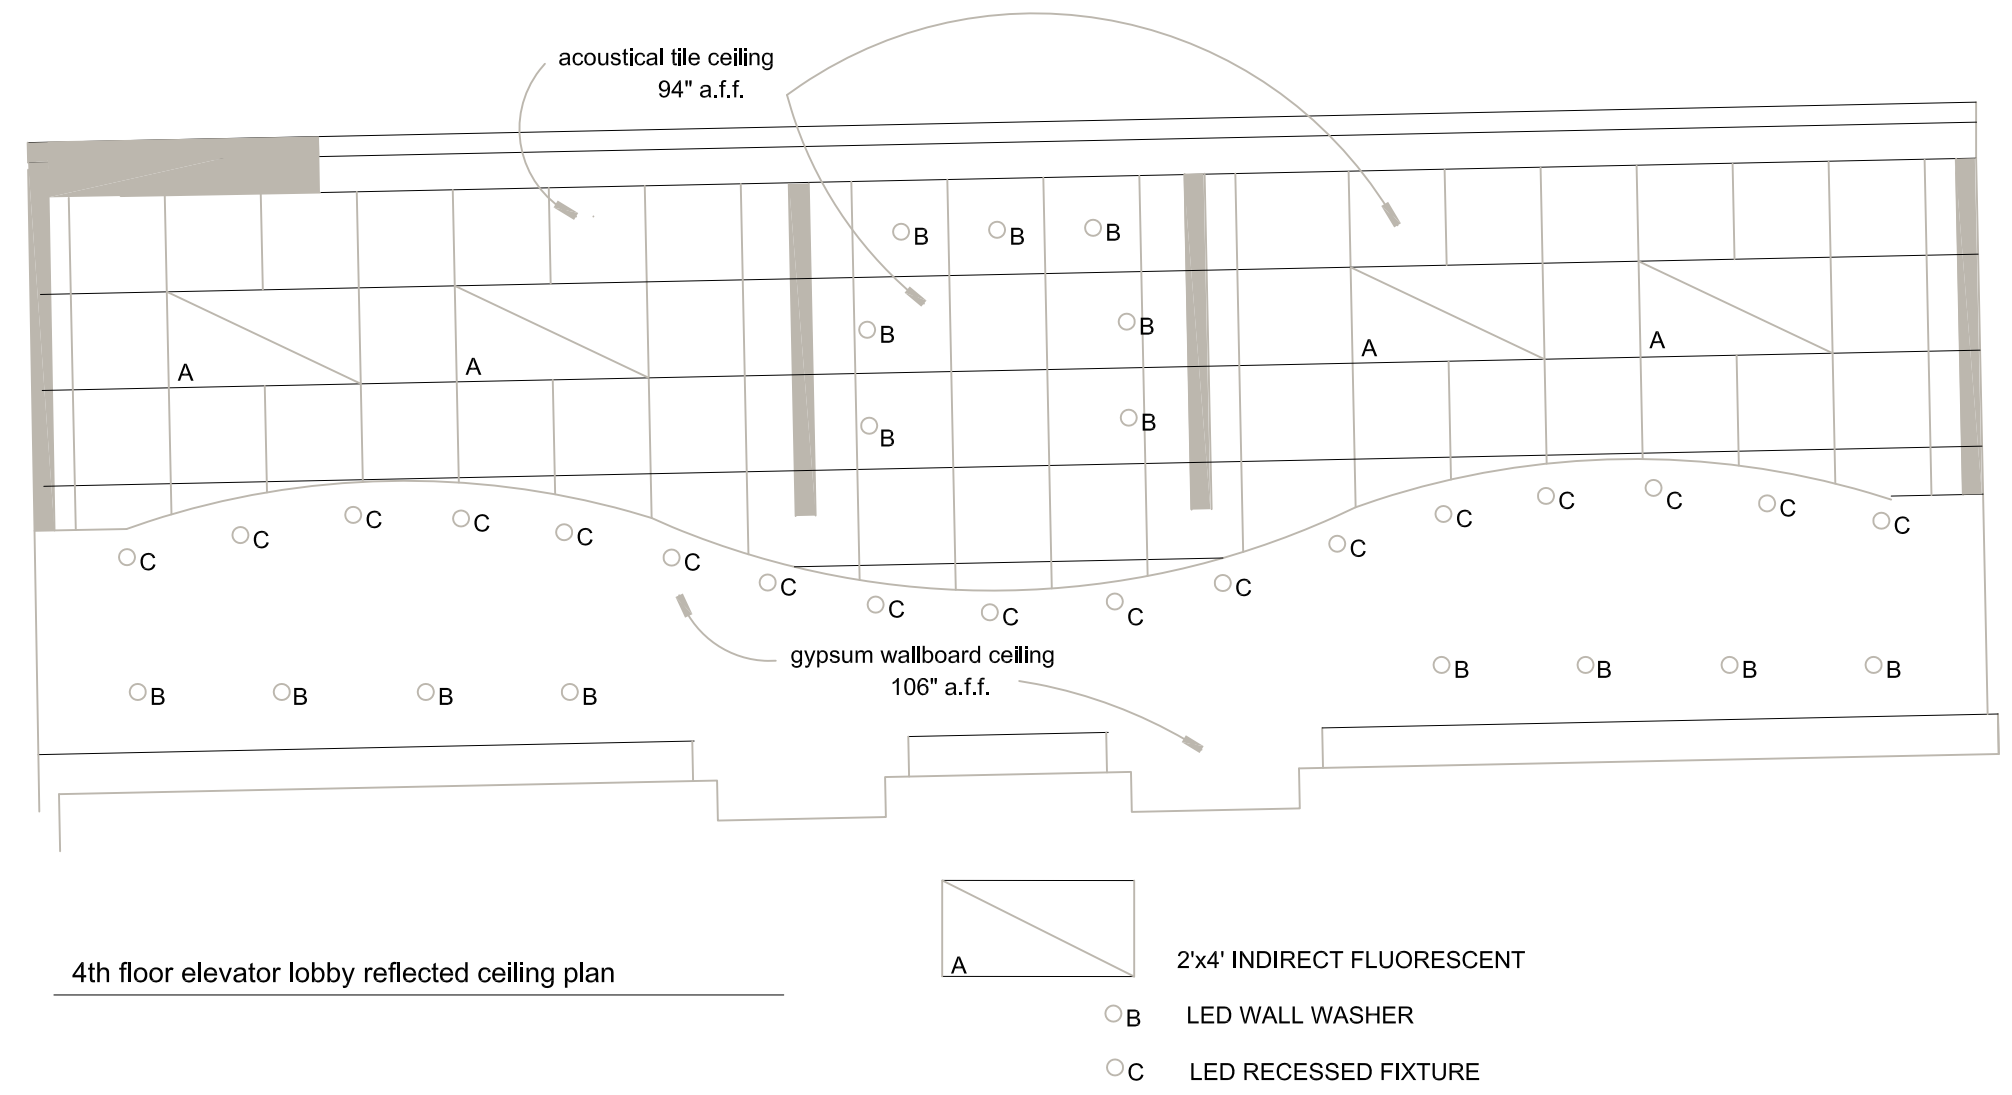

- 1 trash
- 2 mixed recy
- 3 cans/bottles
- 4 cardboard
- 5 microwave
- 6 toaster
- 7 coffee
- 8 dishwasher
- 9 refrigerator
- 10 sink
- 11 stepstool

Architect: **ARCHETYPE** architects  
48 Union Wharf Portland, Maine 04101  
(207) 772-6022 Fax (207) 772-4056

Project: **DIVERSIFIED COMMUNICATIONS**  
PORTLAND, MAINE 04101

Date: 4 December 2012  
Scale: AS NOTED

4TH FLOOR  
KITCHEN DRAWING

**A10**

**WHITED**  
PLANNING + DESIGN