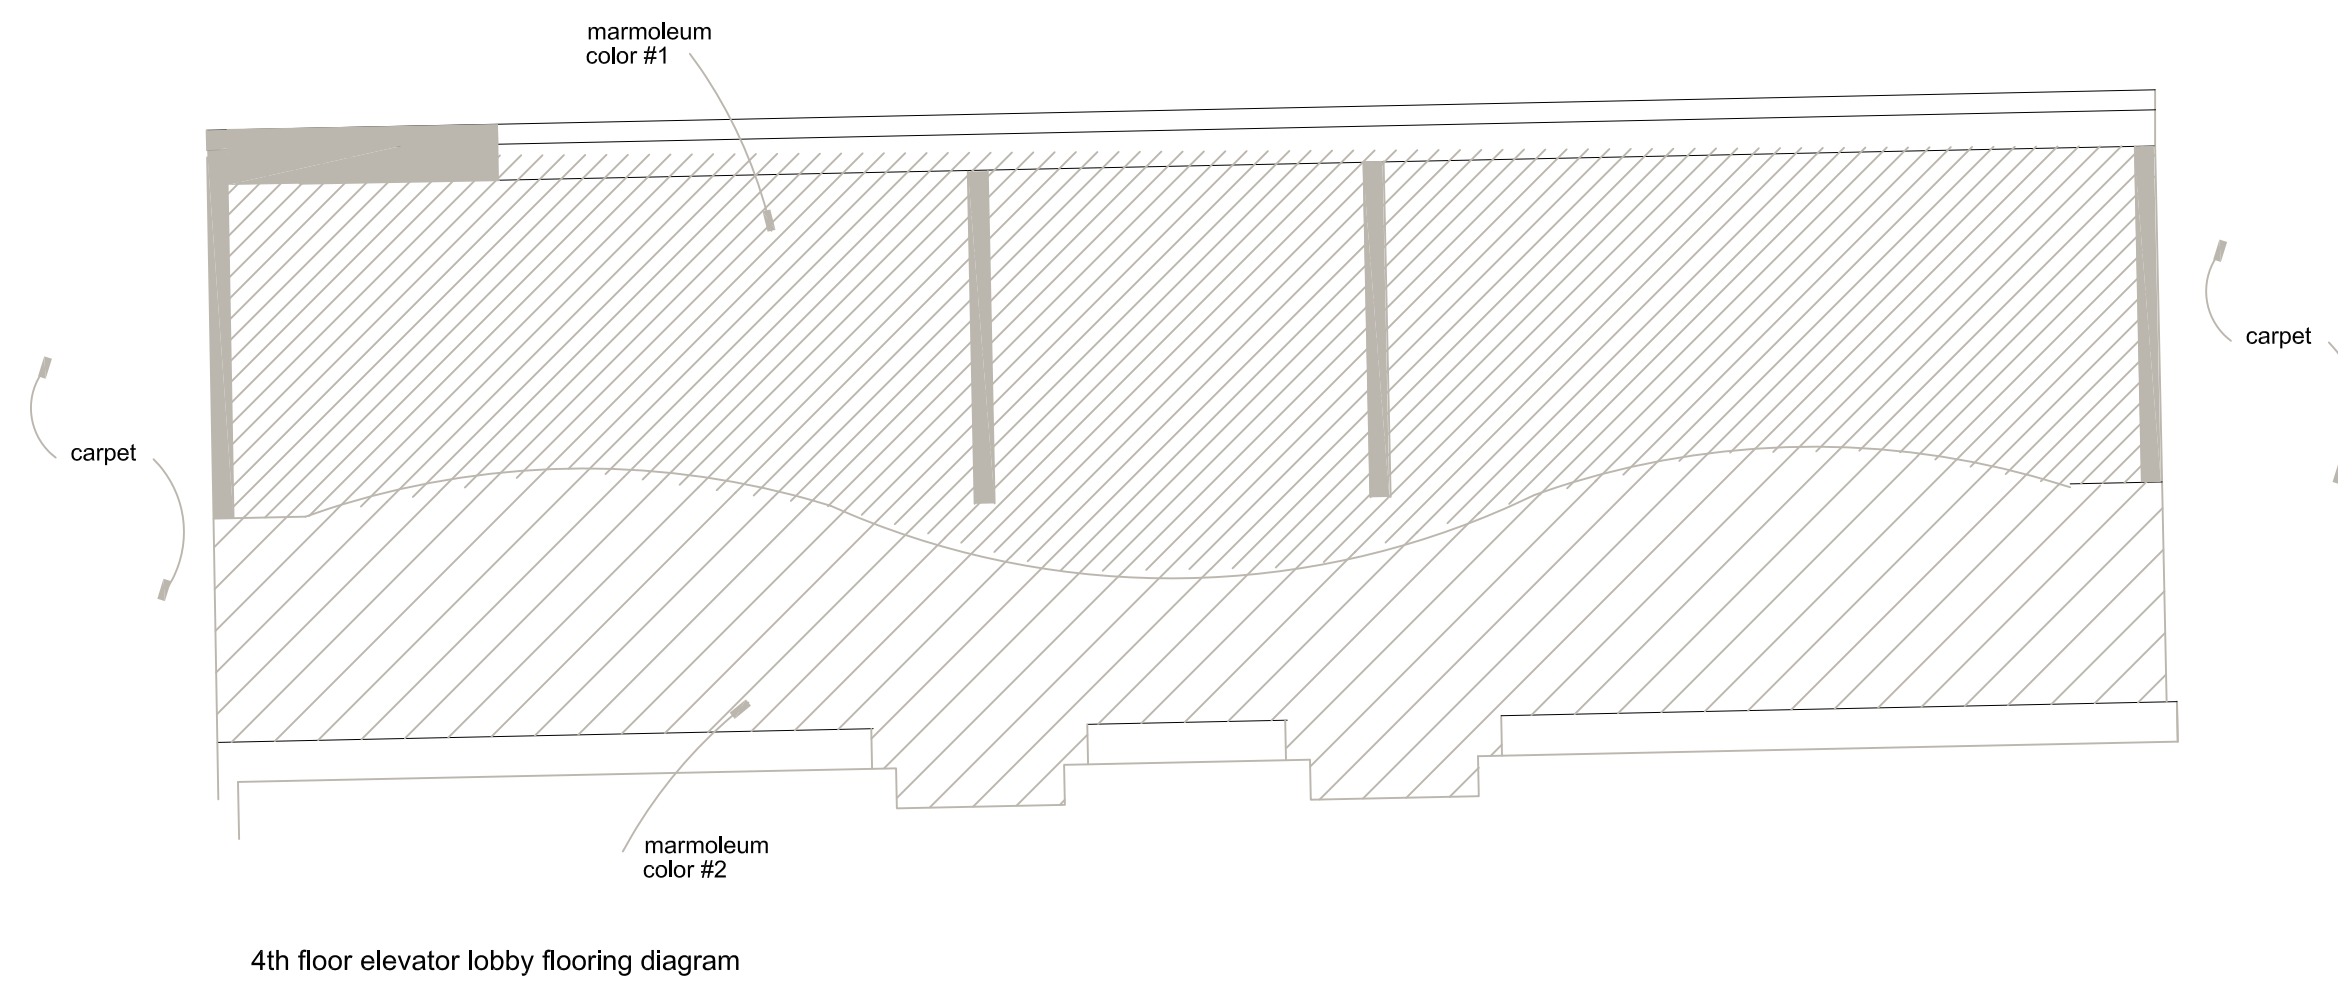

Architect: **ARCHETYPE** architects
48 Union Wharf Portland, Maine 04101
(207) 772-6022 Fax (207) 772-4056

Project: **DIVERSIFIED COMMUNICATIONS**
PORTLAND, MAINE 04101

Date: 4 December 2012
Scale: AS NOTED

4TH FLOOR
KITCHEN DRAWING

A10

WHITED
PLANNING + DESIGN