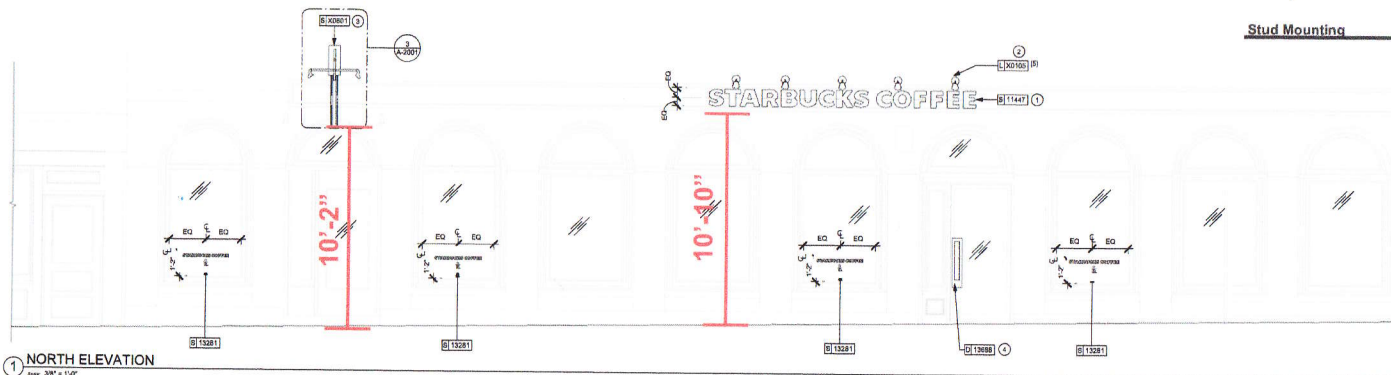

ROAD FRONT 80' BOTH SIDES

1 NORTH ELEVATION
Scale: 3/8" = 1'-0"