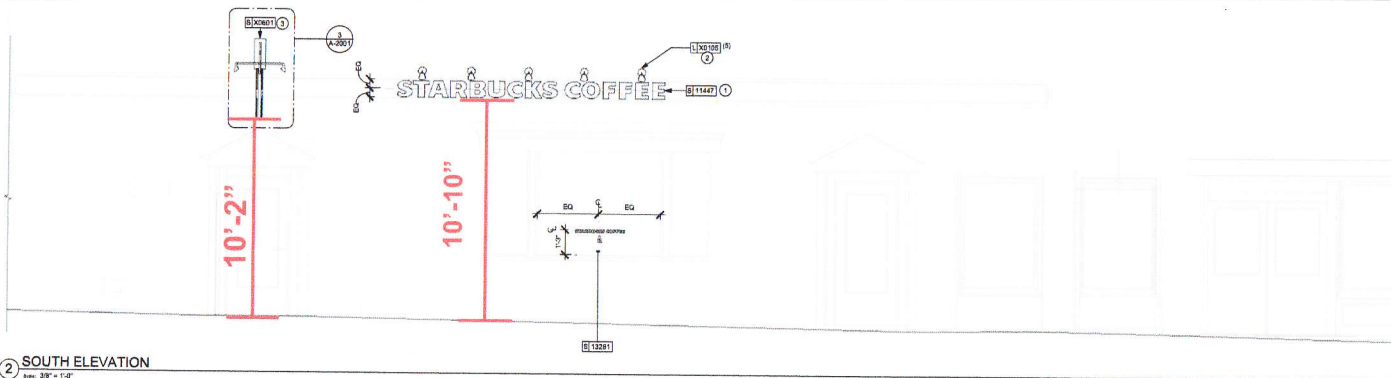

2 SOUTH ELEVATION
Scale: 3/8" = 1'-0"

HILTON DISPLAYS
125 HILLSIDE DRIVE • GREENVILLE SC 29607
P 800 353 9132 • F 864 242 2204
www.hiltondisplays.com

QID 13-22920

JOB NAME:

Starbucks #7204

LOCATION:

**594 Congress St.
Portland, ME**

CUSTOMER CONTACT:

Susan Arnold

SALESMAN / PM

Bryan Langley

DESIGNER:

Jesse Black

DWG. DATE:

01-16-14

REV. DATES:

X-XX-XX

SCALE:

Not To Scale

FILE:

**2013/Starbucks/
Portland, ME/13-22920
/SB 7204 Portland, ME**

DESIGN SPECIFICATIONS ACCEPTED BY:

EST:	CLIENT:
SLS/PAE:	LANDLORD: