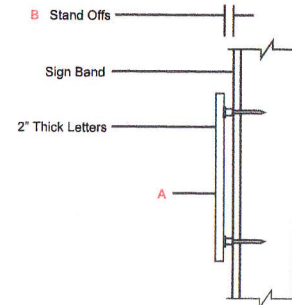

Stud Mounting