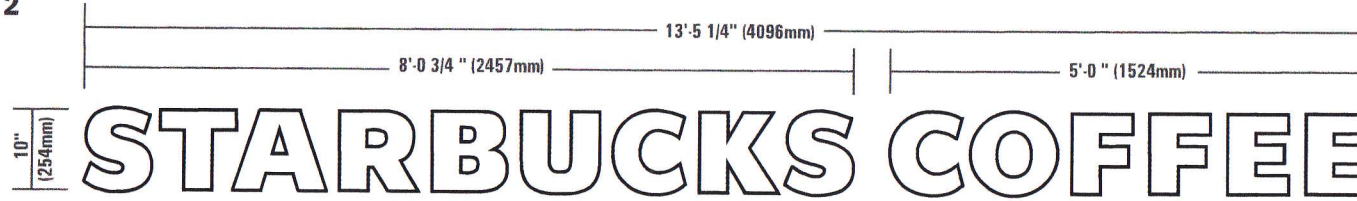

NON-ILLUMINATED LETTERS

QTY: 2

SPECIFICATIONS

A Non-illuminated fabricated aluminum letters finished White.

B Stud mount with stand-offs finished Black, 1" from sign band.