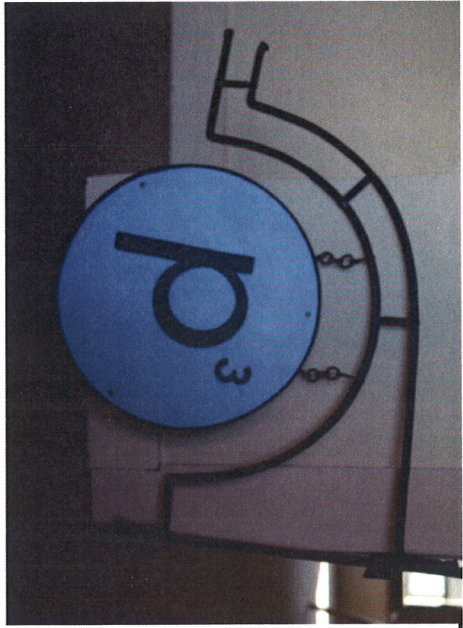

22'

1 10'2" 1

Existing sign mount / lights