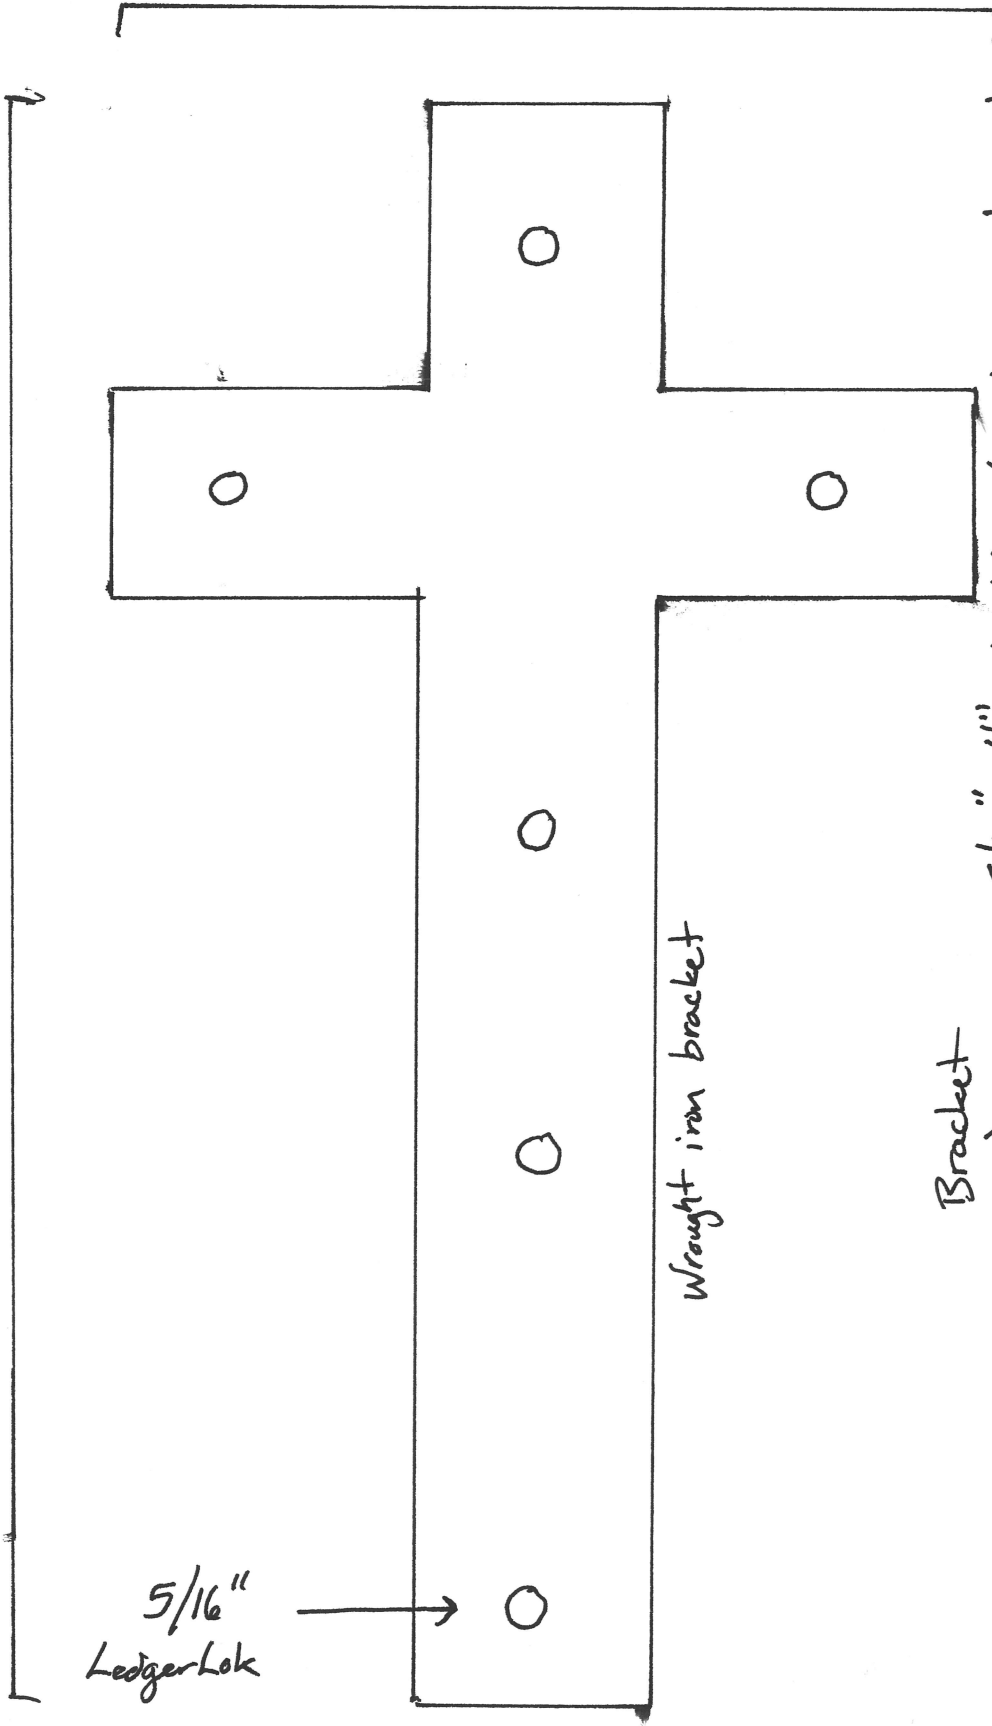

22"

9.5"

5/16"  
LedgerLok

Wrought iron bracket

5/16" x 4" LedgerLok w/ 300lbs capacity each

Bracket

EXISTING WOOD VENEER

BACK