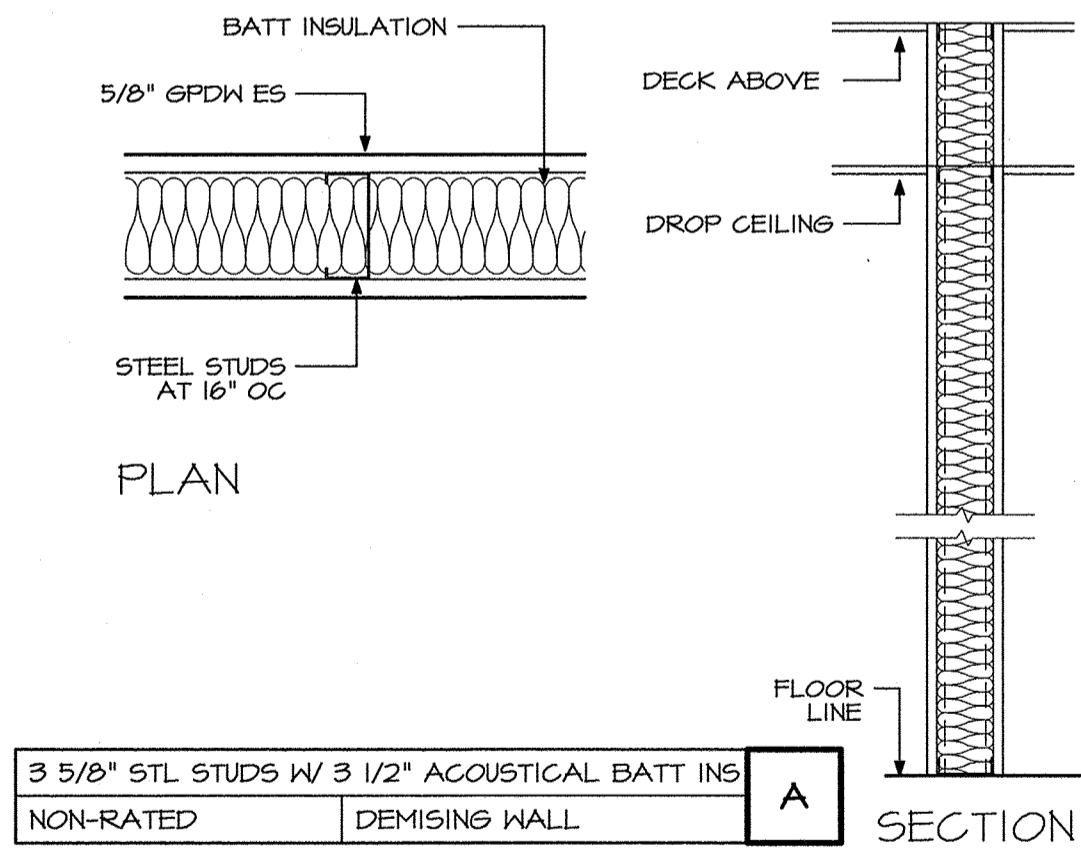

C:\juliet_hm\JT_Miscellaneous\refab\LambertCoffin\2014\A113.DWG

NO	DATE	REVISIONS

LAMBERT COFFIN
477 CONGRESS STREET
PORTLAND, ME

A2 WALL SECTION
1" = 1'-0"

TITLE
13th FLOOR
WALL SECTION

SCALE
1" = 1'-0"

165 SPURHINK RD.
SCARBOROUGH, ME
P.(207) 400-5450

DATE
7/31/14

DRAWN BY
JAT

CHECKED BY
-

A713

14.401.1