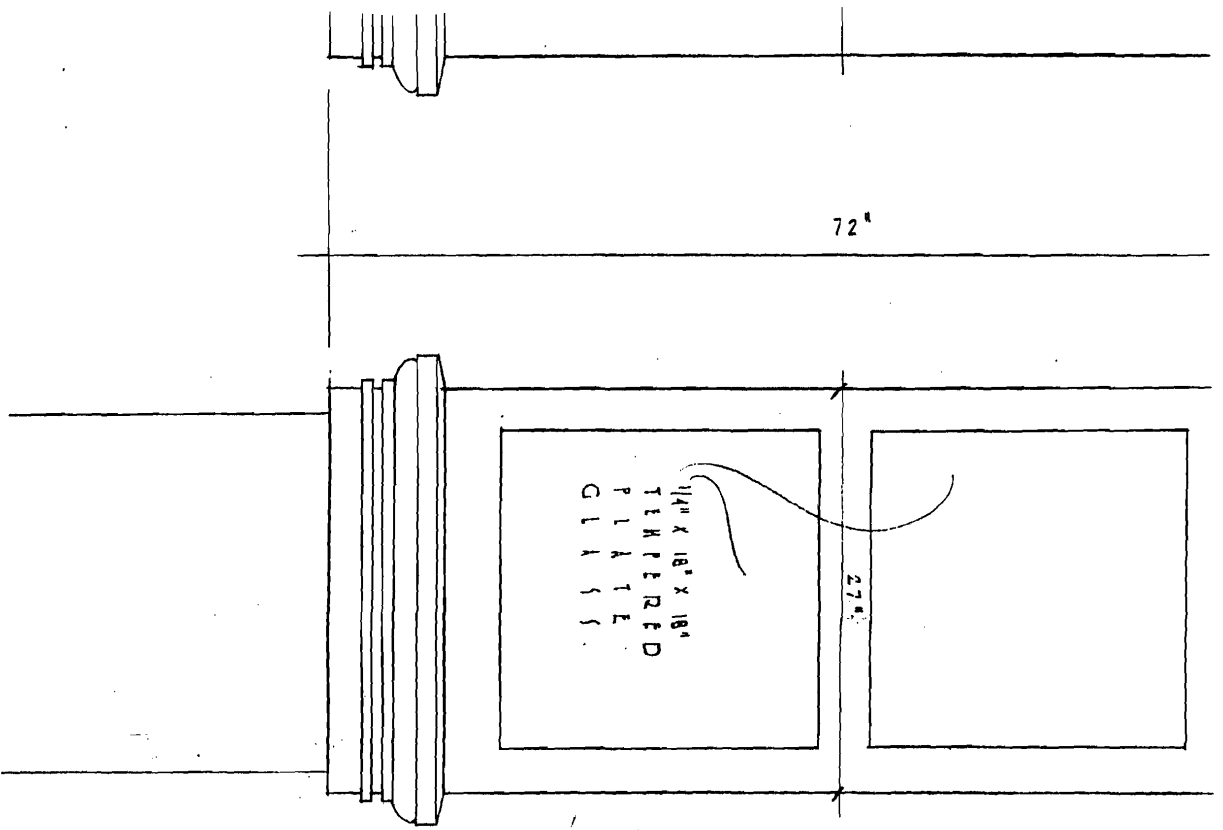

TER FOR MAIN HISTOR

DISPLAY CABINET
MOUNTED ON 24" COLUMN
EXTERIOR GRADE HANOGANY

TOP VIEW