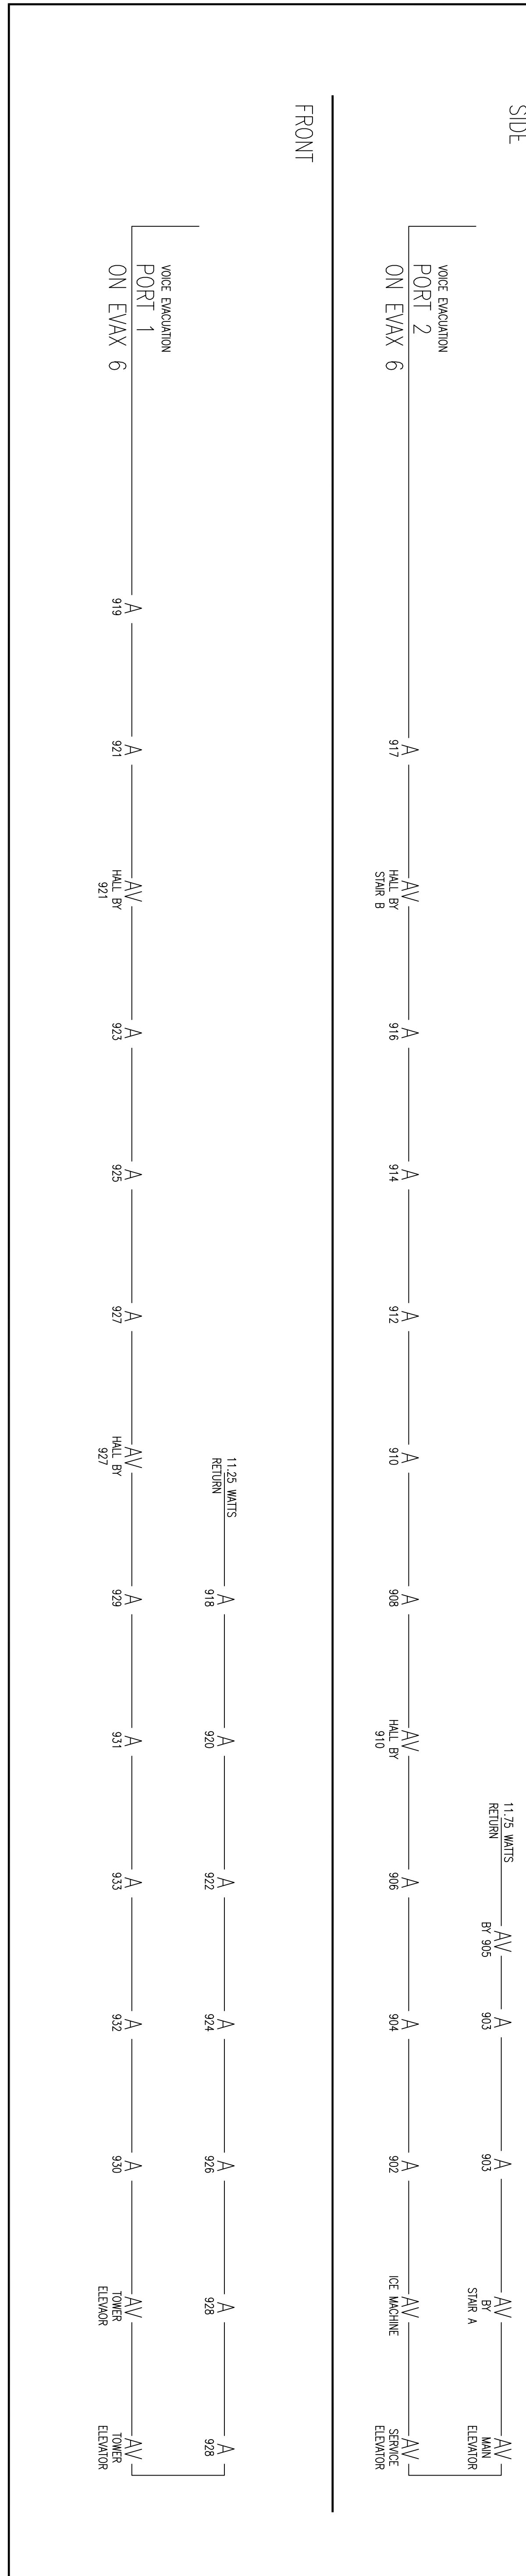

- NOTE
1. ALL ROOM SPEAKERS ARE SET AT 5 WATT.
  2. ALL STAIRWAY SPEAKERS AND ICE MACHINE ROOMS ARE SET AT 25 WATT.
  3. ALL OTHER SPEAKERS ARE SET AT 1 WATT UNLESS OTHERWISE NOTED.

- NOTE
1. ALL ROOM SPEAKERS ARE SET AT 5 WATT.
  2. ALL STAIRWAY SPEAKERS AND ICE MACHINE ROOMS ARE SET AT 25 WATT.
  3. ALL OTHER SPEAKERS ARE SET AT 1 WATT UNLESS OTHERWISE NOTED.

- NOTE
1. ALL ROOM SPEAKERS ARE SET AT 5 WATT.
  2. ALL STAIRWAY SPEAKERS AND ICE MACHINE ROOMS ARE SET AT 25 WATT.
  3. ALL OTHER SPEAKERS ARE SET AT 1 WATT UNLESS OTHERWISE NOTED.

REVISIONS