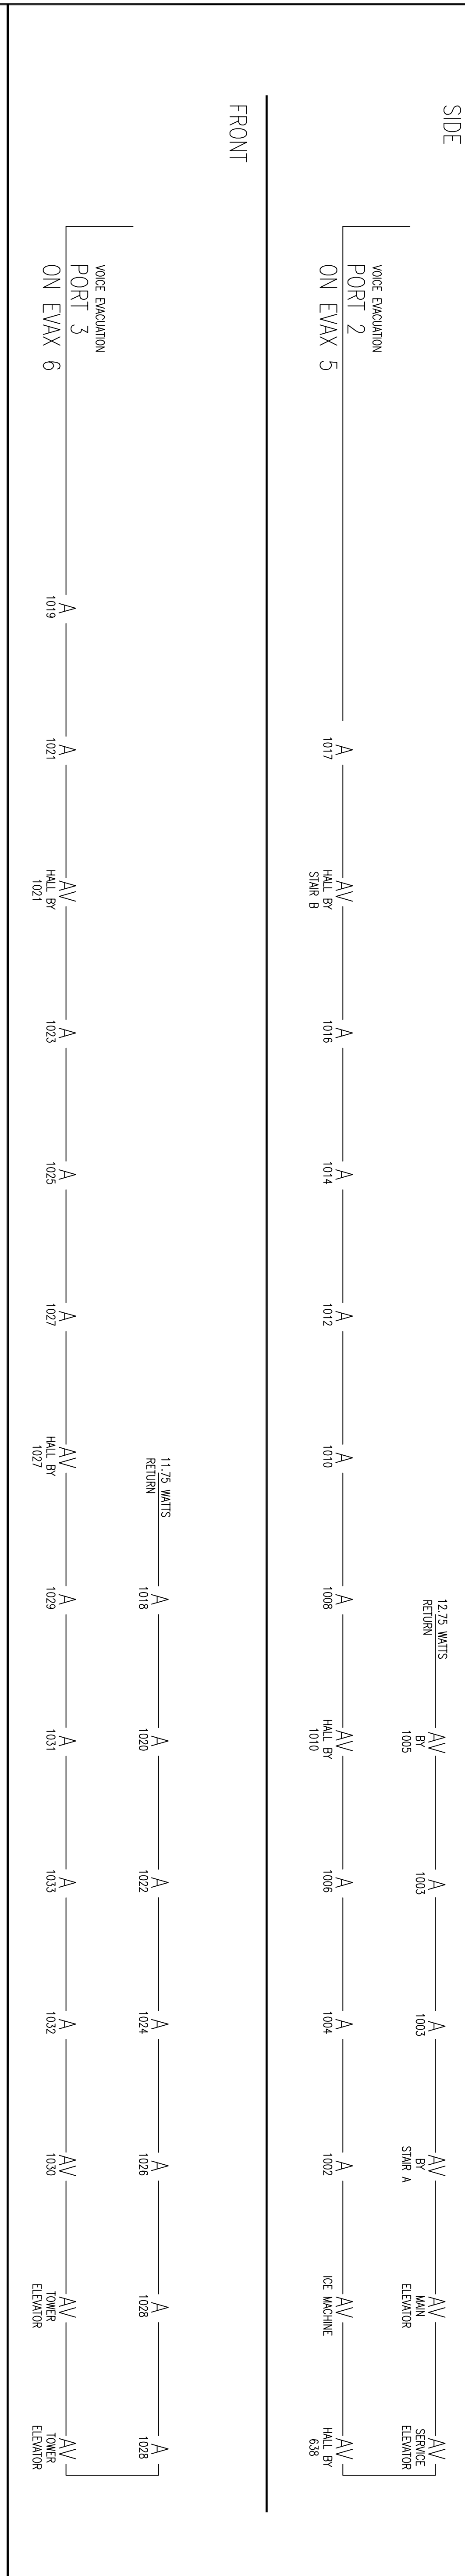

- NOTE
1. ALL ROOM SPEAKERS ARE SET AT 5 WATT.
  2. ALL STAIRWAY SPEAKERS AND ICE MACHINE ROOMS ARE SET AT 25 WATT.
  3. ALL OTHER SPEAKERS ARE SET AT 1 WATT UNLESS OTHERWISE NOTED.

- NOTE
1. ALL ROOM SPEAKERS ARE SET AT 5 WATT.
  2. ALL STAIRWAY SPEAKERS AND ICE MACHINE ROOMS ARE SET AT 25 WATT.
  3. ALL OTHER SPEAKERS ARE SET AT 1 WATT UNLESS OTHERWISE NOTED.

- NOTE
1. ALL ROOM SPEAKERS ARE SET AT 5 WATT.
  2. ALL STAIRWAY SPEAKERS AND ICE MACHINE ROOMS ARE SET AT 25 WATT.
  3. ALL OTHER SPEAKERS ARE SET AT 1 WATT UNLESS OTHERWISE NOTED.

REVISIONS