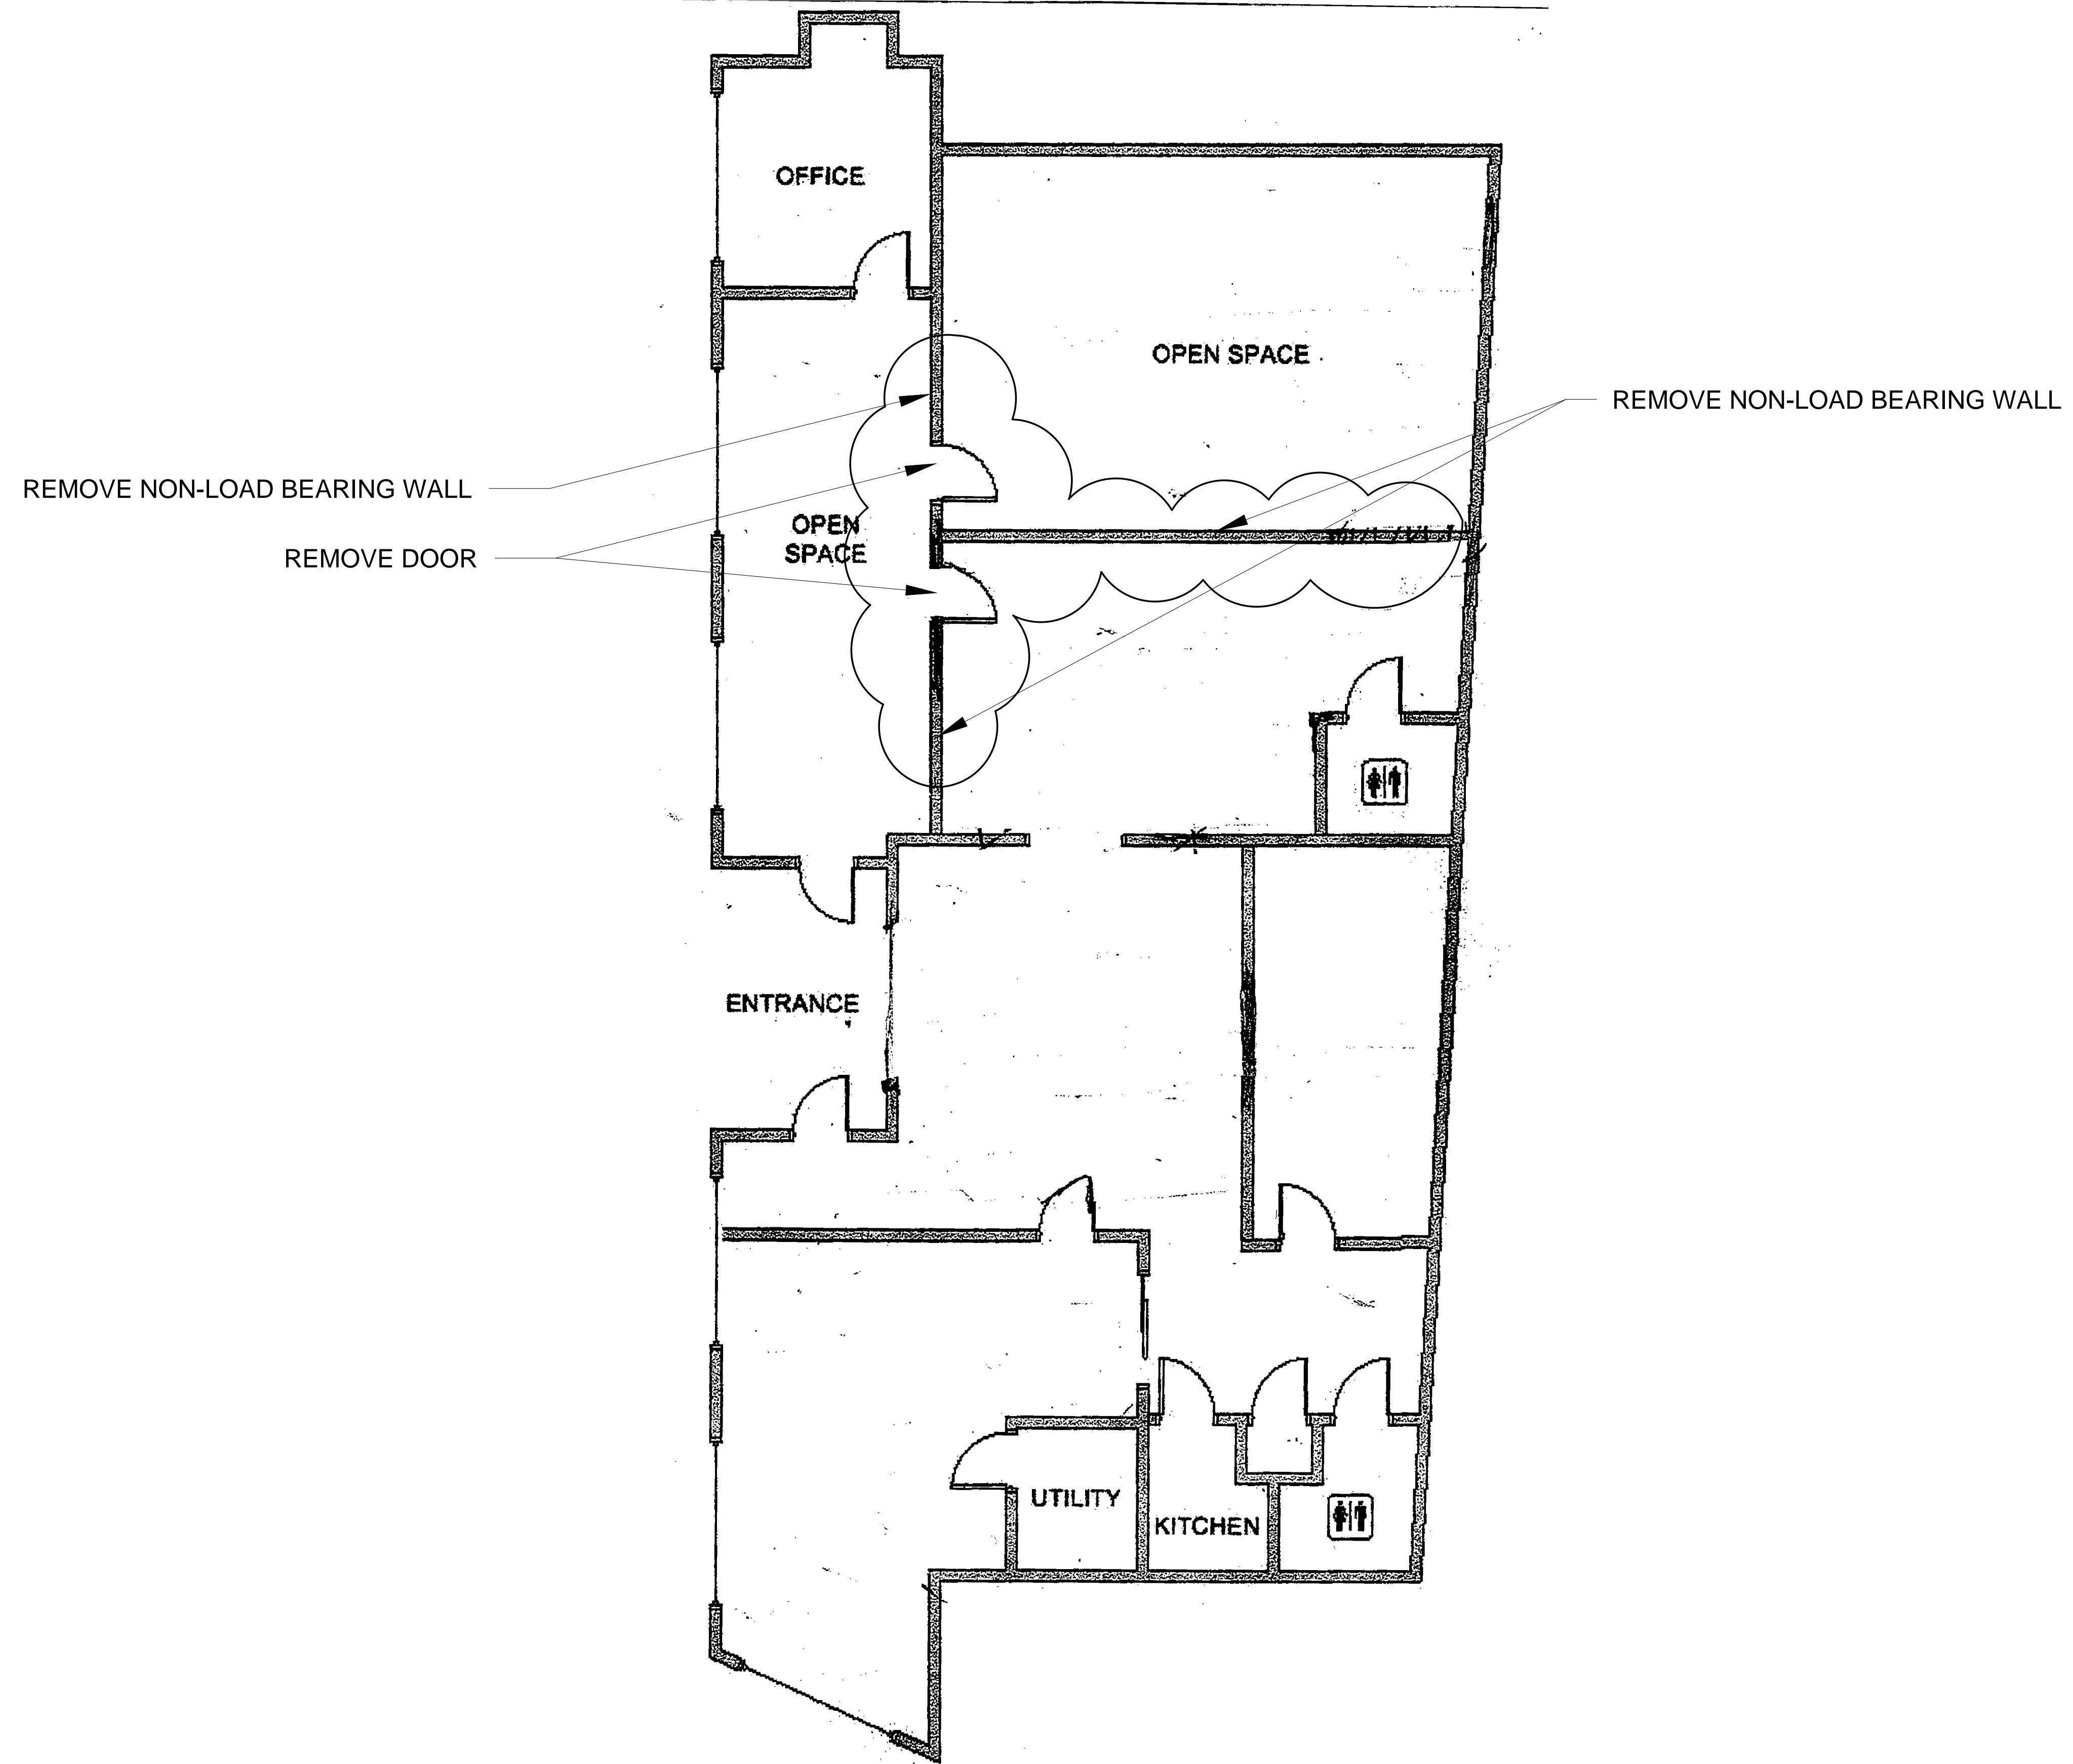

© 2017 RYAN SENATORE ARCHITECTURE

44-46 FOREST AVENUE
INTERIOR RENOVATIONS
PORTLAND, MAINE 04101

CONSULTANTS:

REVISIONS:

DATE: MAY 23, 2017

PROJECT No. 1731

DRAWN BY: RJS

CHECKED BY: RJS

SCALE: AS NOTED

SHEET TITLE:
DEMOLITION PLAN

AD-01

1 DEMOLITION PLAN
1/4" = 1'-0"