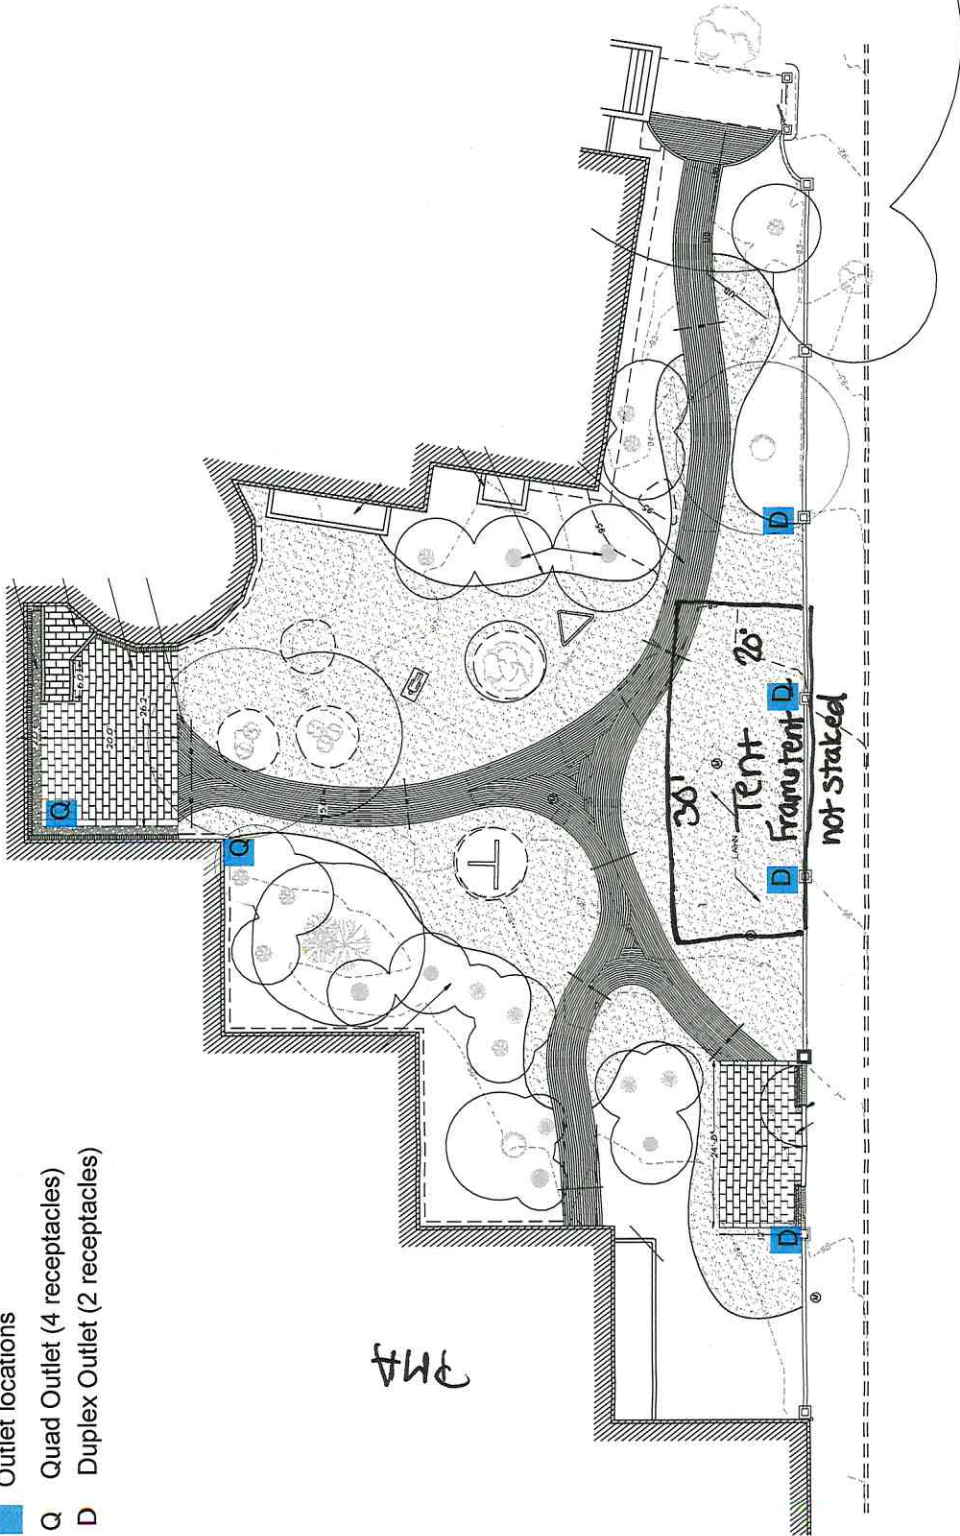

- Outlet locations
- Q Quad Outlet (4 receptacles)
- D Duplex Outlet (2 receptacles)

PHA

Congress St.

NODETH
GRAPHIC SCALE
1" = 10'

High Street

PROGRESS SET 12-28-16

THE FIRM
Landscape Architects Inc.
10 Pleasant Street, Portland, Maine 04102
Tel: 207.762.1100
Fax: 207.762.1100

Sculpture Park, in the Joan B. Burns Garden
Portland, Maine

LAYOUT & MATERIALS PLAN

No.	Date	Revision

DSB HOLDINGS
Date: 12/28/16
Scale: AS SHOWN
Drawing No.: 12-28-16-01
Sheet No.: 01 of 02