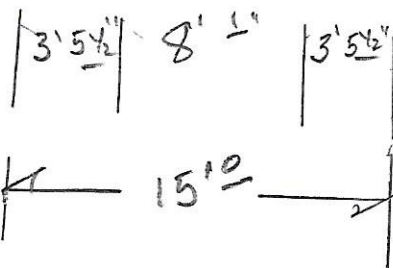

DIRECTORY
SIGN
LOCATION

BOTTOM OF
CORNICHE

3' 5"

7' 11"

17' 2"

7' 8"

GRADE

VENUE EVENT
CABINET 30" x 40"

LOCATION OF EXTERIOR LIGHT
INSIDE OF COLUMN