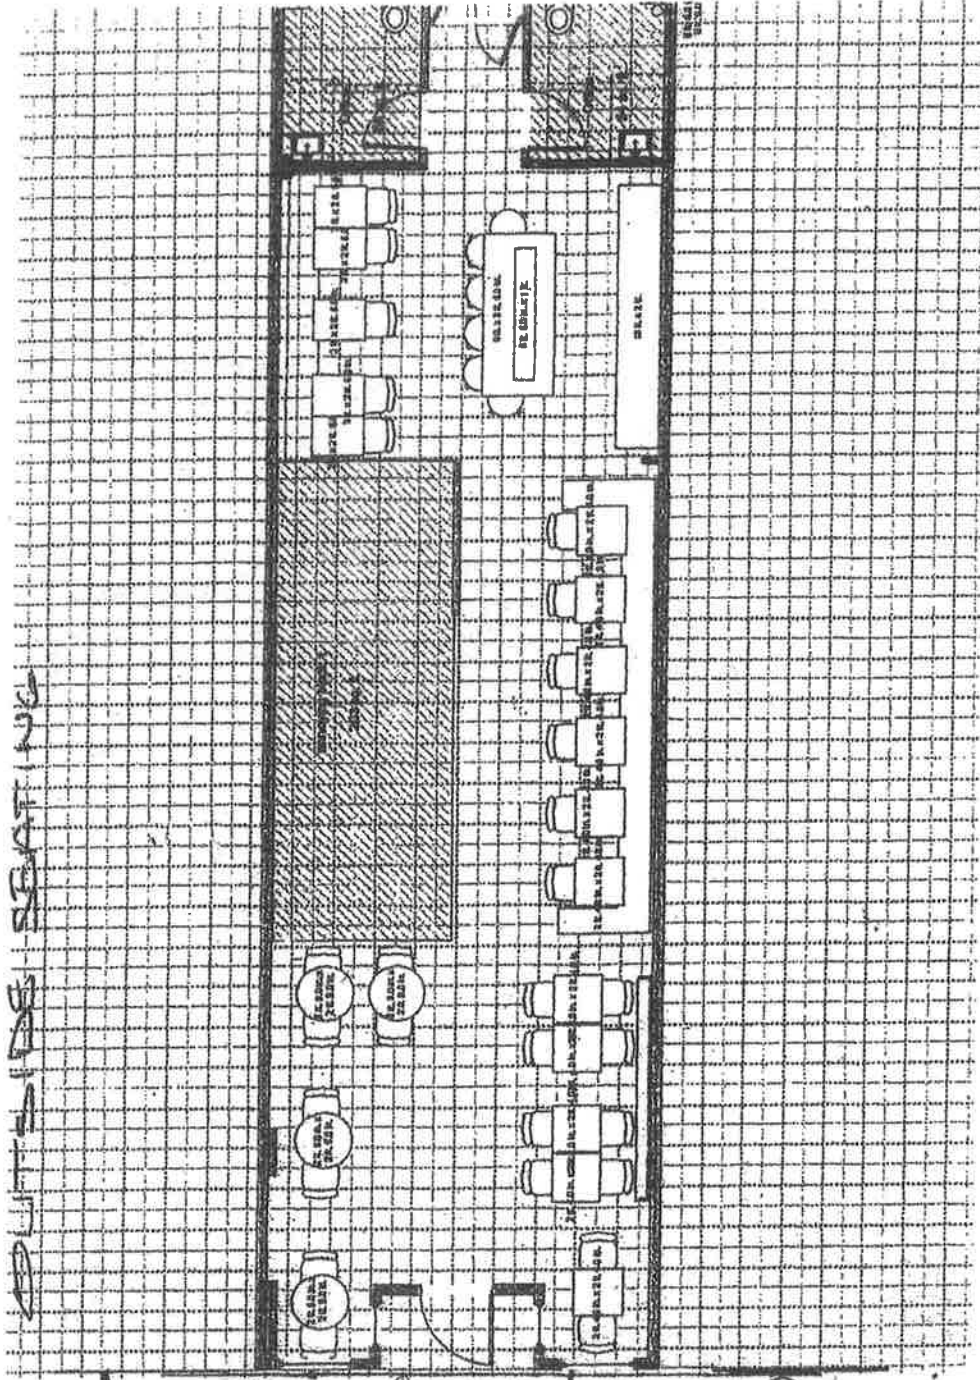

37 C17
Emilita

OUTSIDE SEATING

Table size 28" x 28"

19'

Side Walk

CURB

CONGRESS STREET