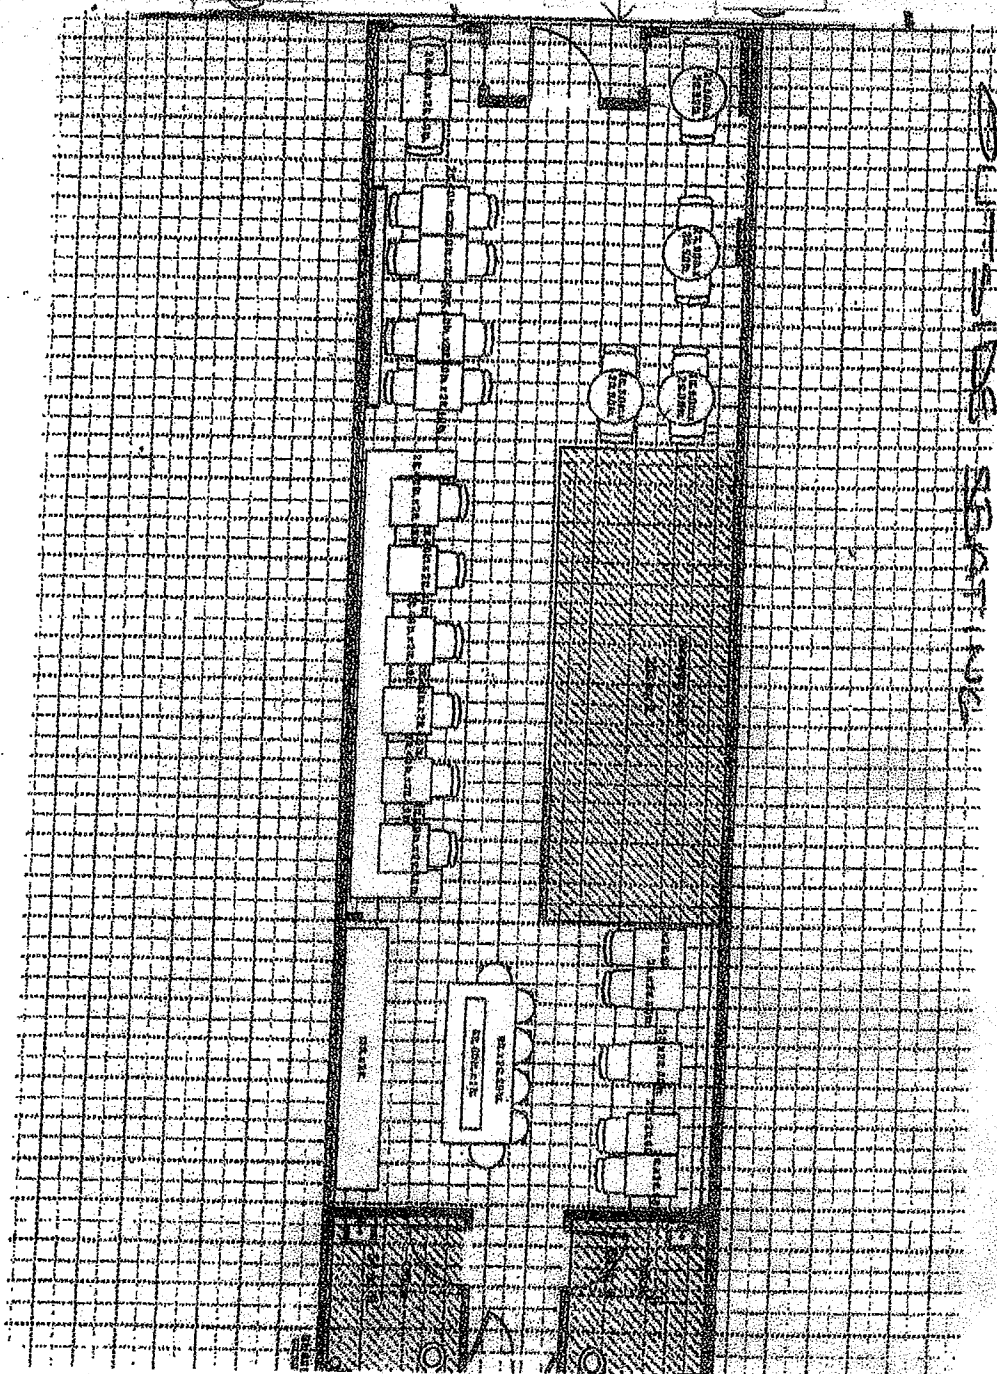

CONGRESS STREET

CURB

Side Walk

547 Congress St₂

Table Size 28" x 28"

37 C17
Emilitza