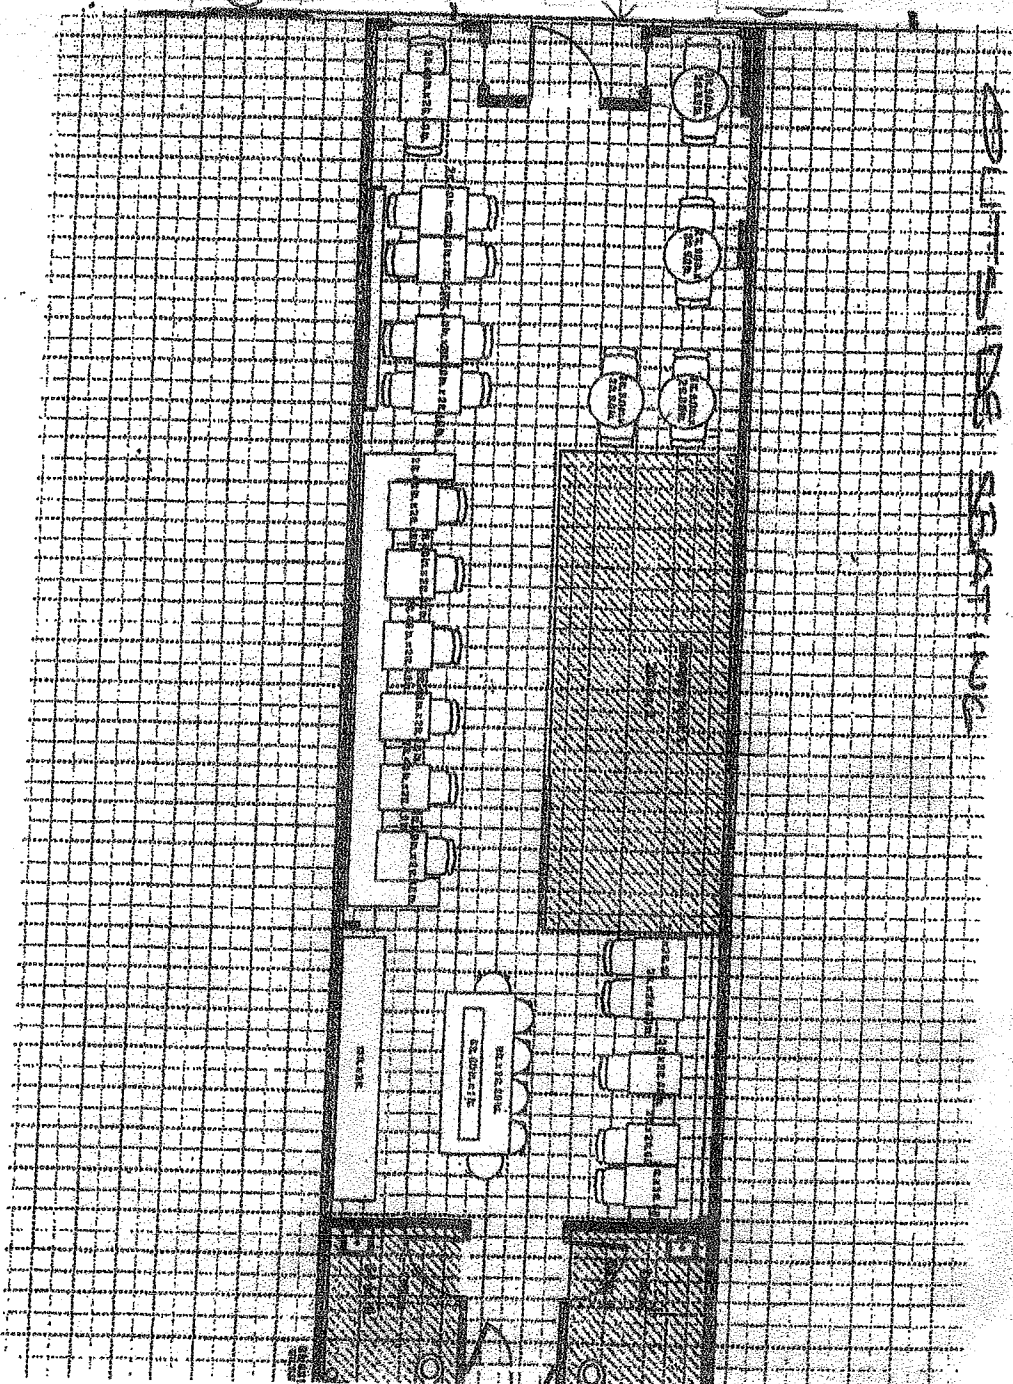

CONGRESS STREET

CURB

Side Walk

19'

547 Congress St.

Table Size 28" x 28"

37 C17
Emilita