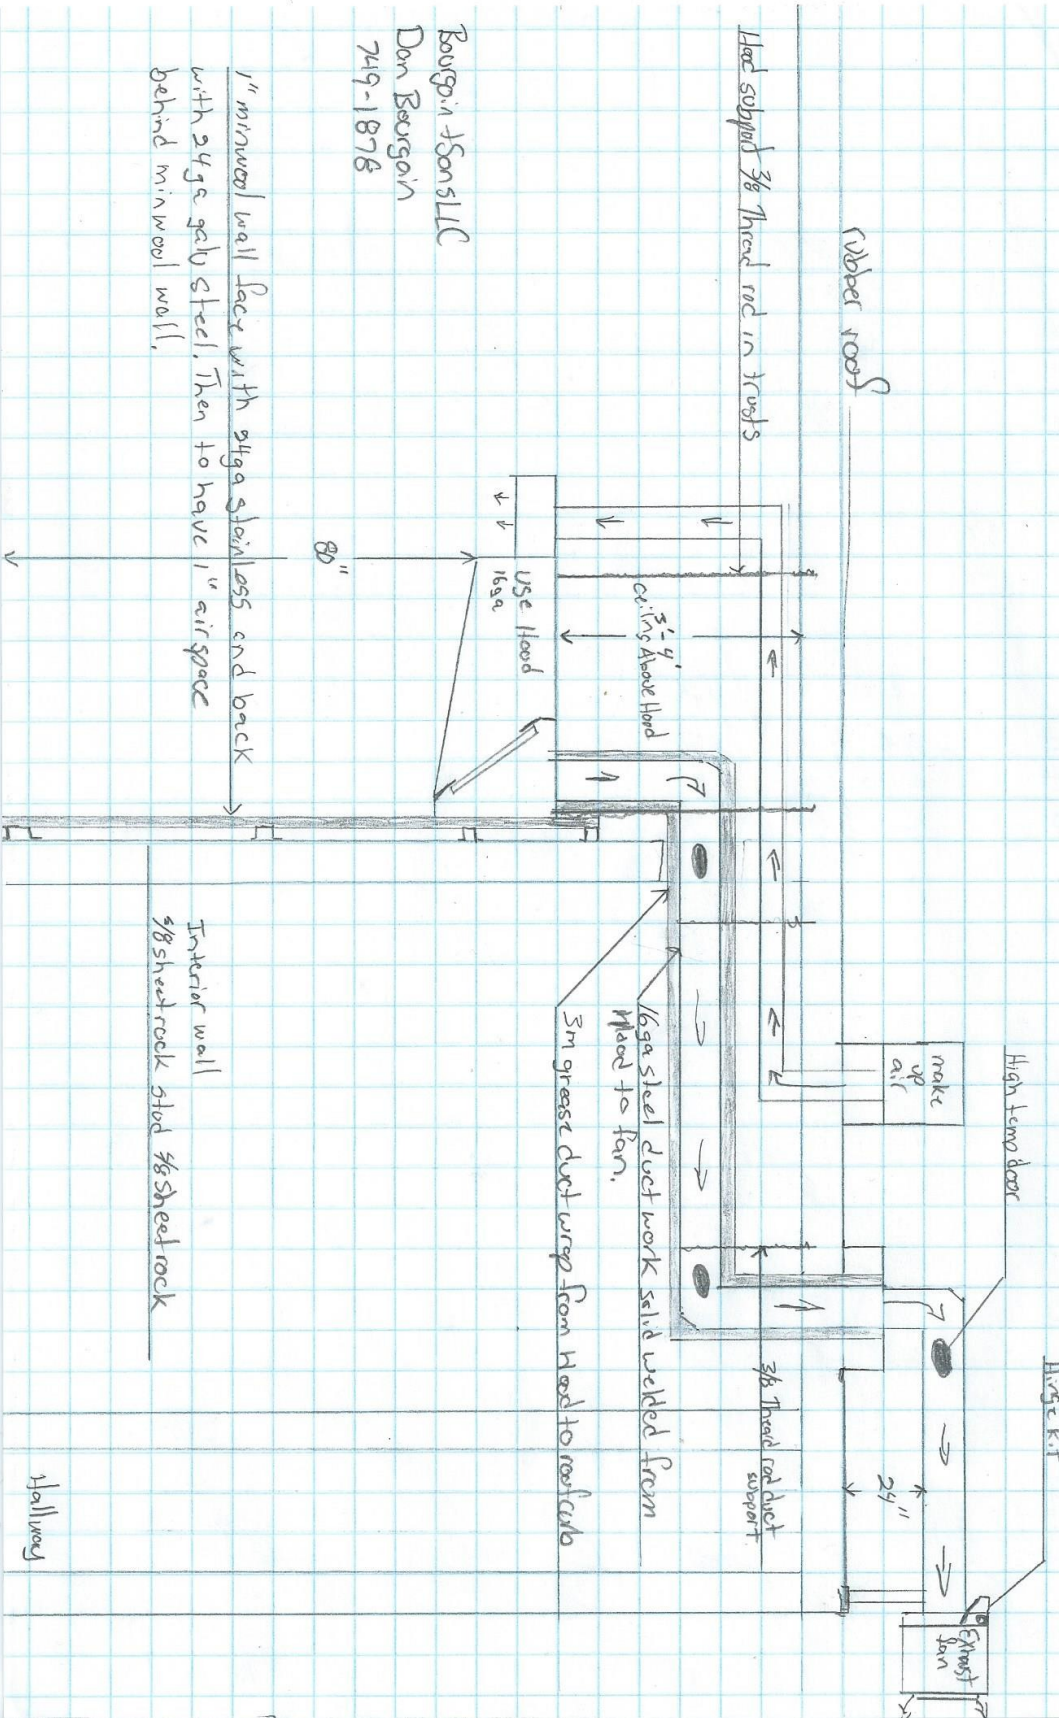

245 Congress St

Side view

Bougain + Sons LLC  
Don Bougain  
749-1878

1" minwool wall face with 24ga stainless and back with 24ga galv steel. Then to have 1" airspace behind minwool wall.