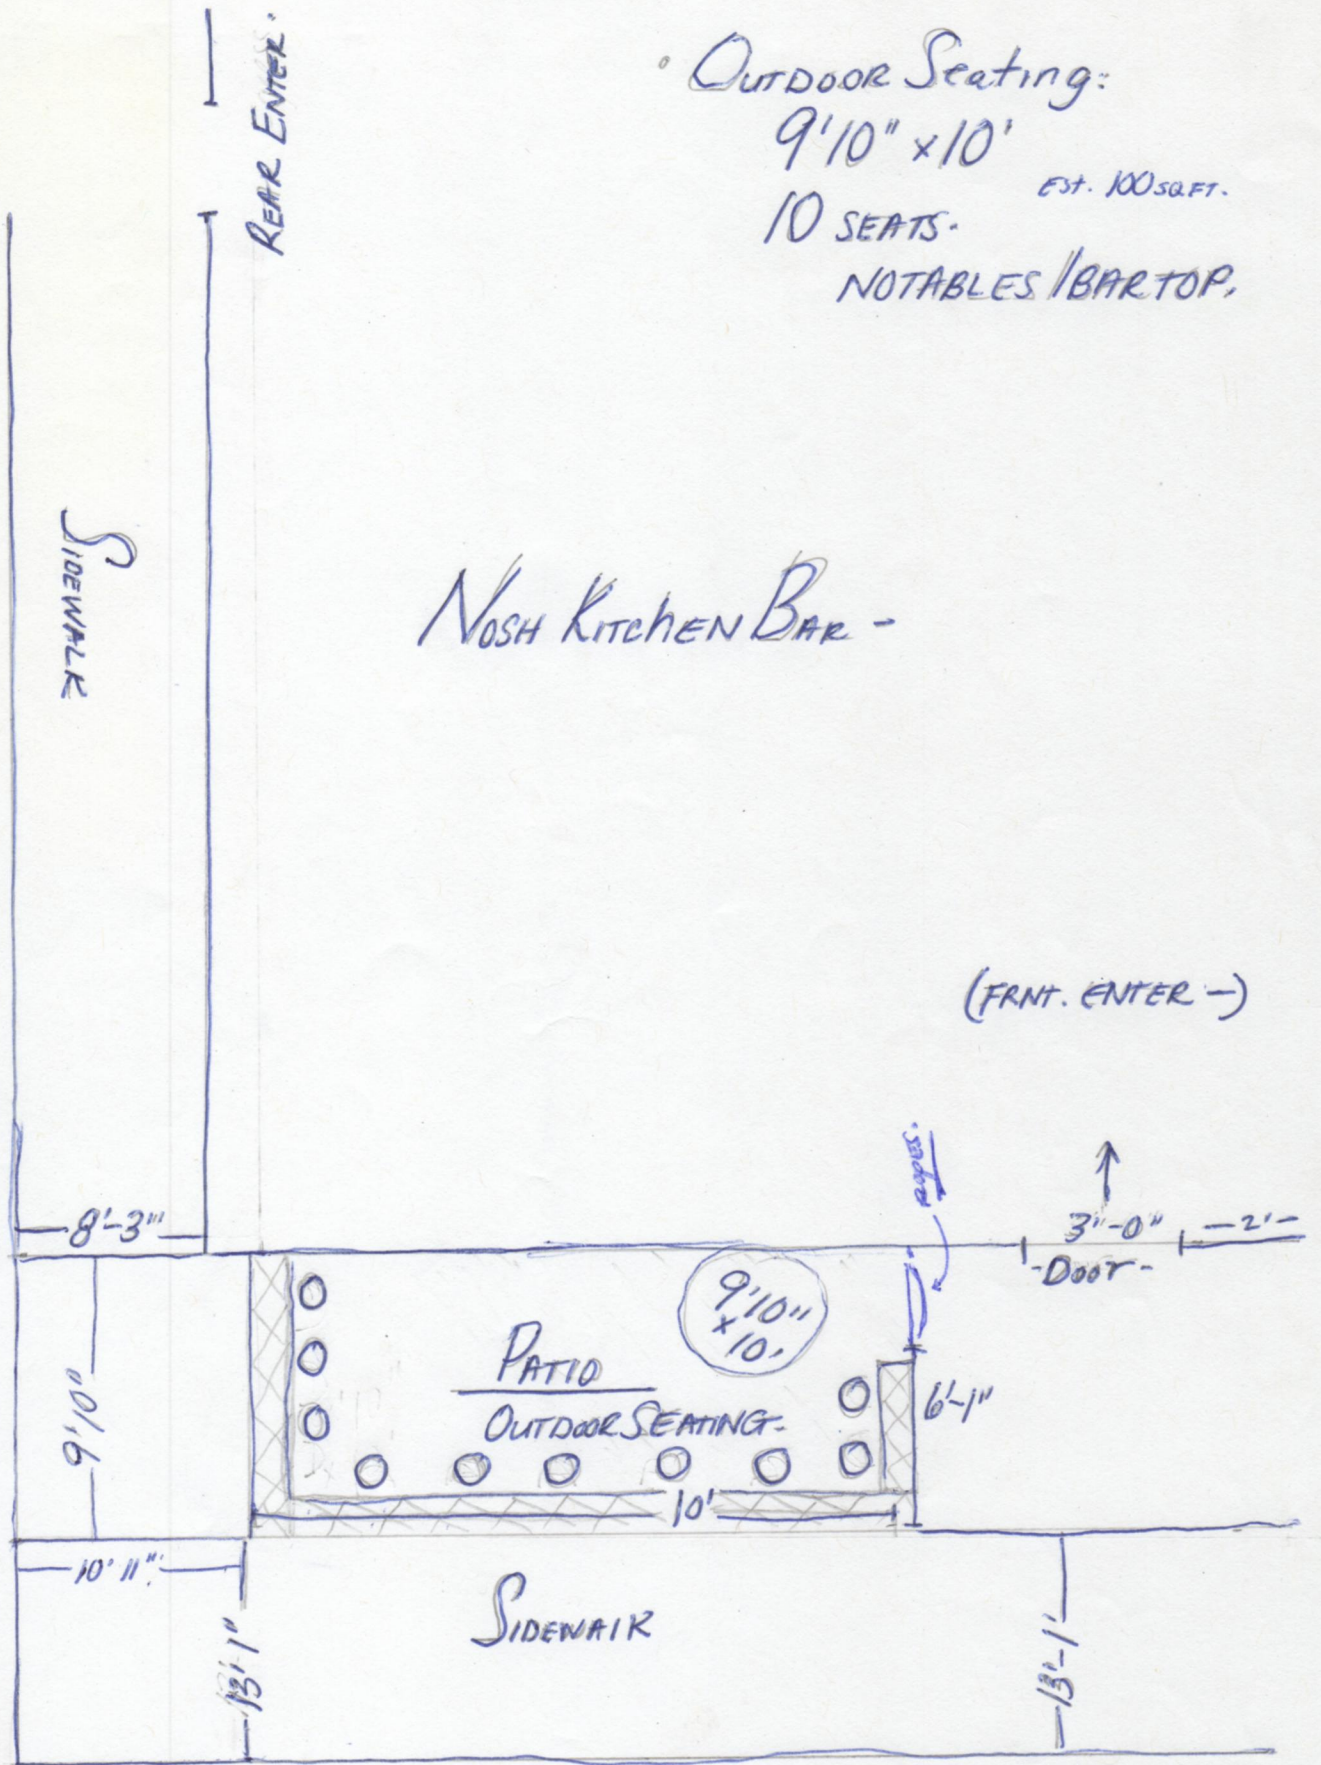

Outdoor Seating:
 9'10" x 10'
 EST. 100 SQ. FT.
 10 SEATS.
 NOTABLES / BARTOP.

NOSH KITCHEN BAR -

Dark Street,

Congress Street.

O = SEATS

XXXXX = BARTOP -