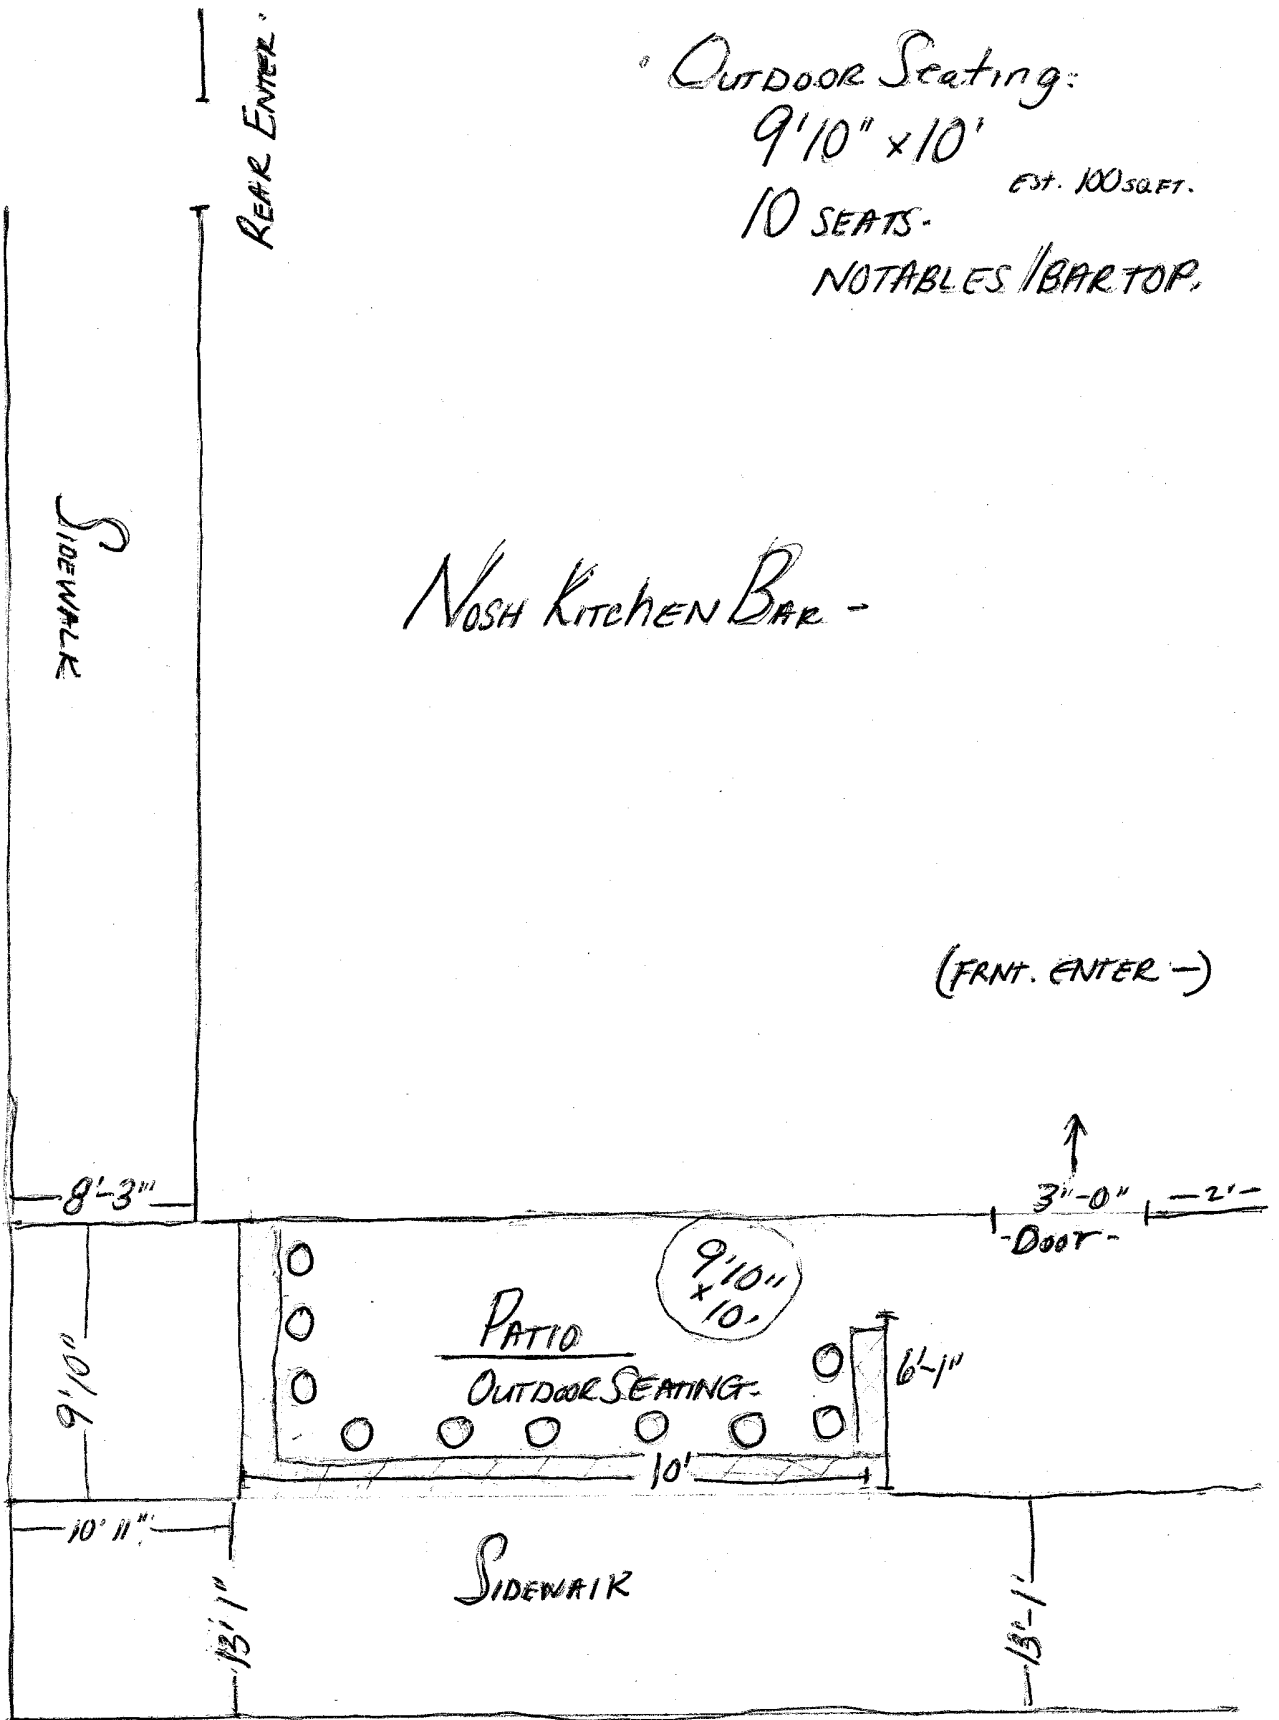

Outdoor Seating:
 9'10" x 10'
 EST. 100 SQ. FT.
 10 SEATS.
 NOTABLES / BARTOP.

NOSH KITCHEN BAR -

Dark Street.

CONGRESS STREET.

O = SEATS

XXXX = BARTOP -