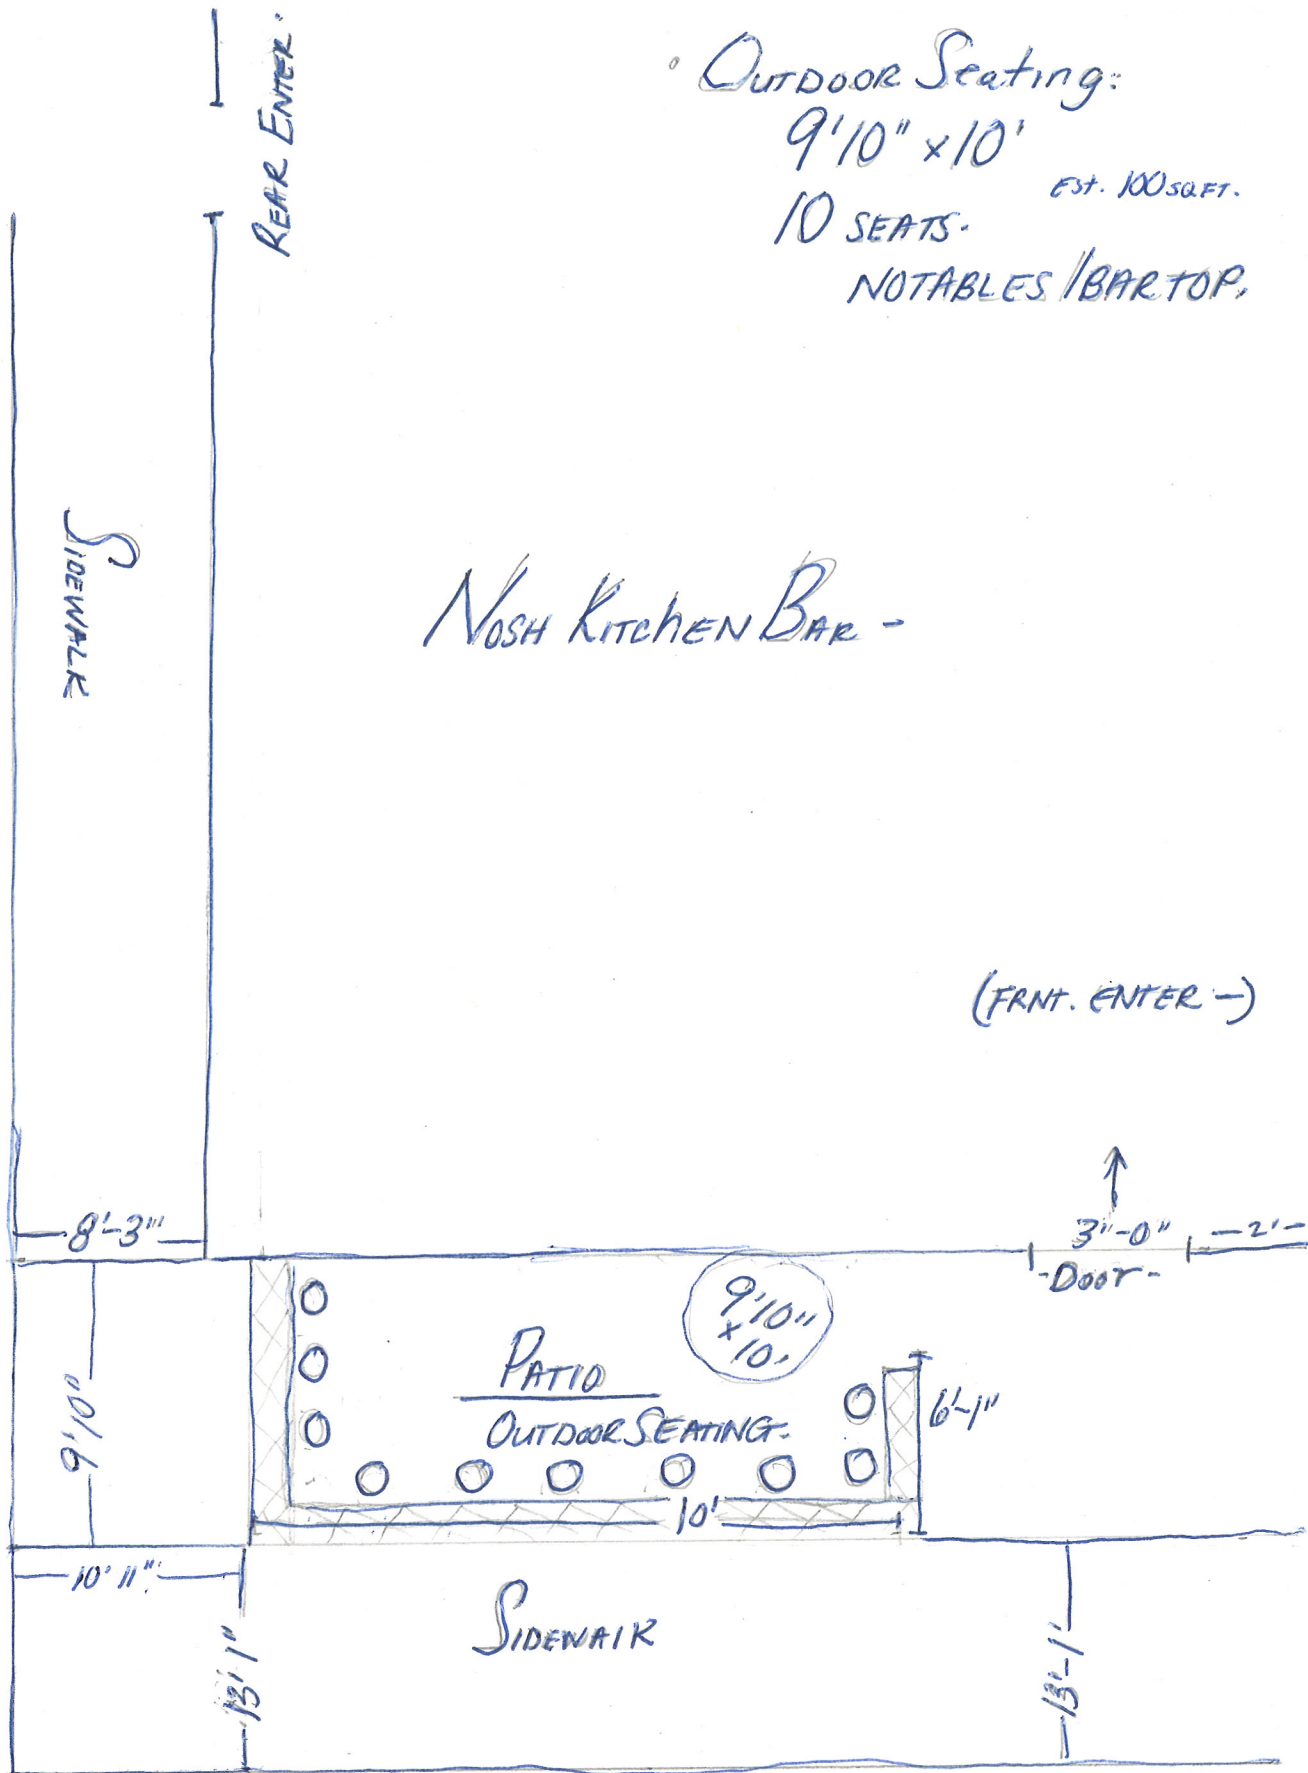

Outdoor Seating:
9'10" x 10'
EST. 100 SQ. FT.
10 SEATS.
NOTABLES / BAR TOP,

NOSH KITCHEN BAR -

(FRNT. ENTER -)

Dark Street,

Congress Street.