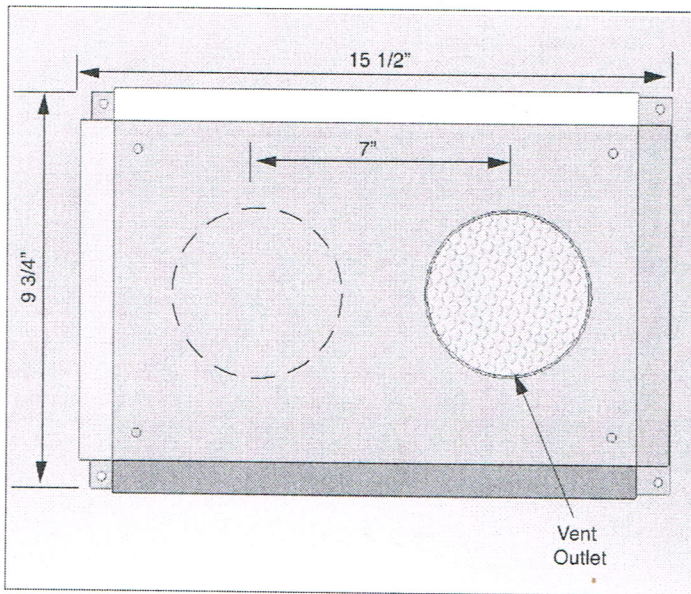

# Prestige Gas Vent Stainless Termination Kit

Fig. 8A: 4 Inch Vent Termination Dimensions

Fig. 8B: 4 Inch Vent Termination Dimensions