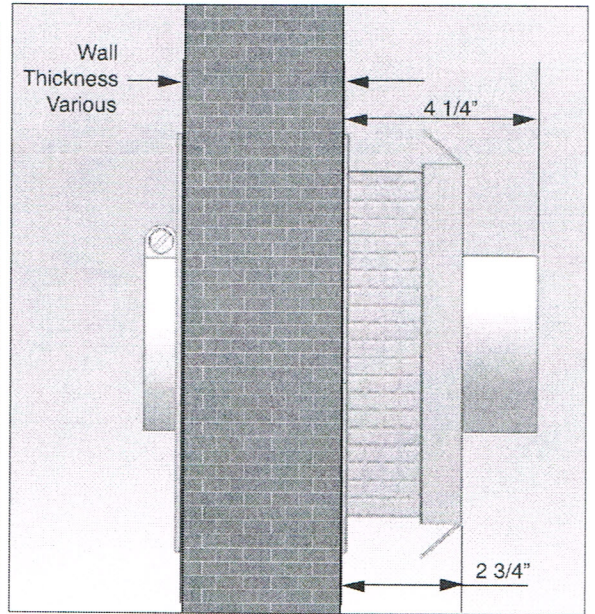

# Prestige Gas Vent Stainless Termination Kit

Fig. 8A: 4 Inch Vent Termination Dimensions

Fig. 8B: 4 Inch Vent Termination Dimensions