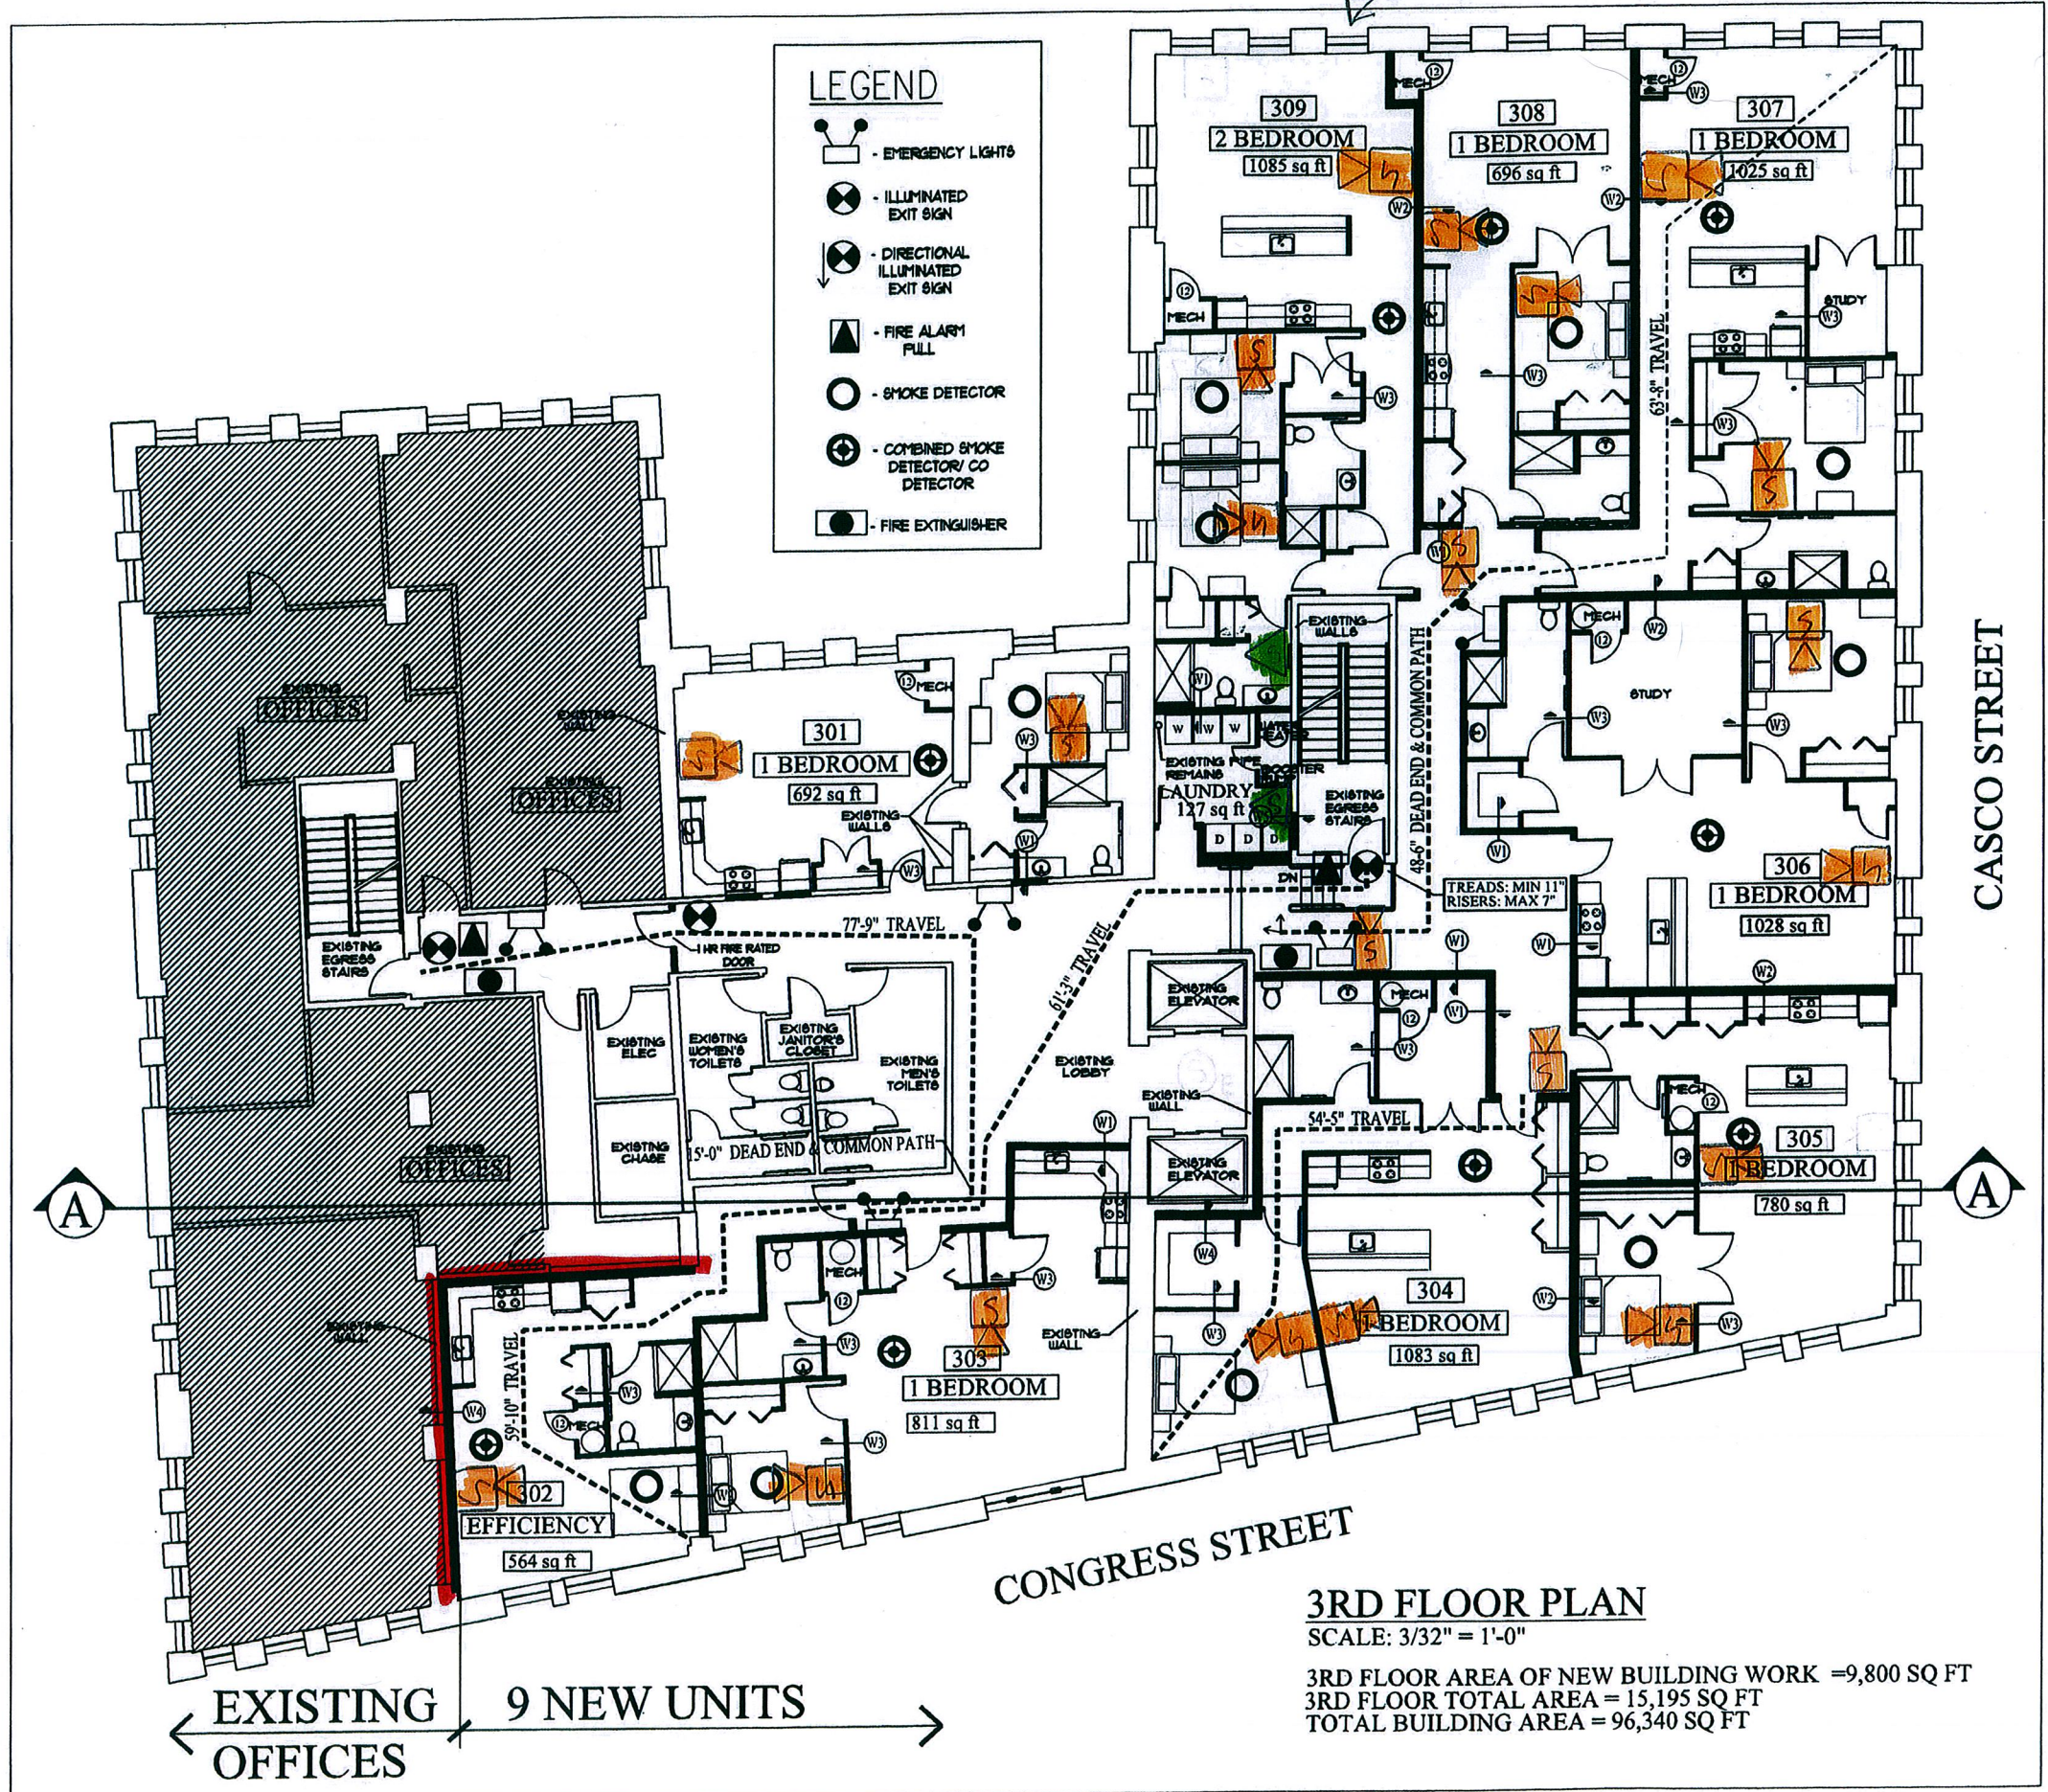

 - Spraker Strobe (21)  
 - Strobe (2)

- LEGEND**
-  - EMERGENCY LIGHTS
  -  - ILLUMINATED EXIT SIGN
  -  - DIRECTIONAL ILLUMINATED EXIT SIGN
  -  - FIRE ALARM PULL
  -  - SMOKE DETECTOR
  -  - COMBINED SMOKE DETECTOR/CO DETECTOR
  -  - FIRE EXTINGUISHER

ADA?

CASCO STREET

CONGRESS STREET

A

A