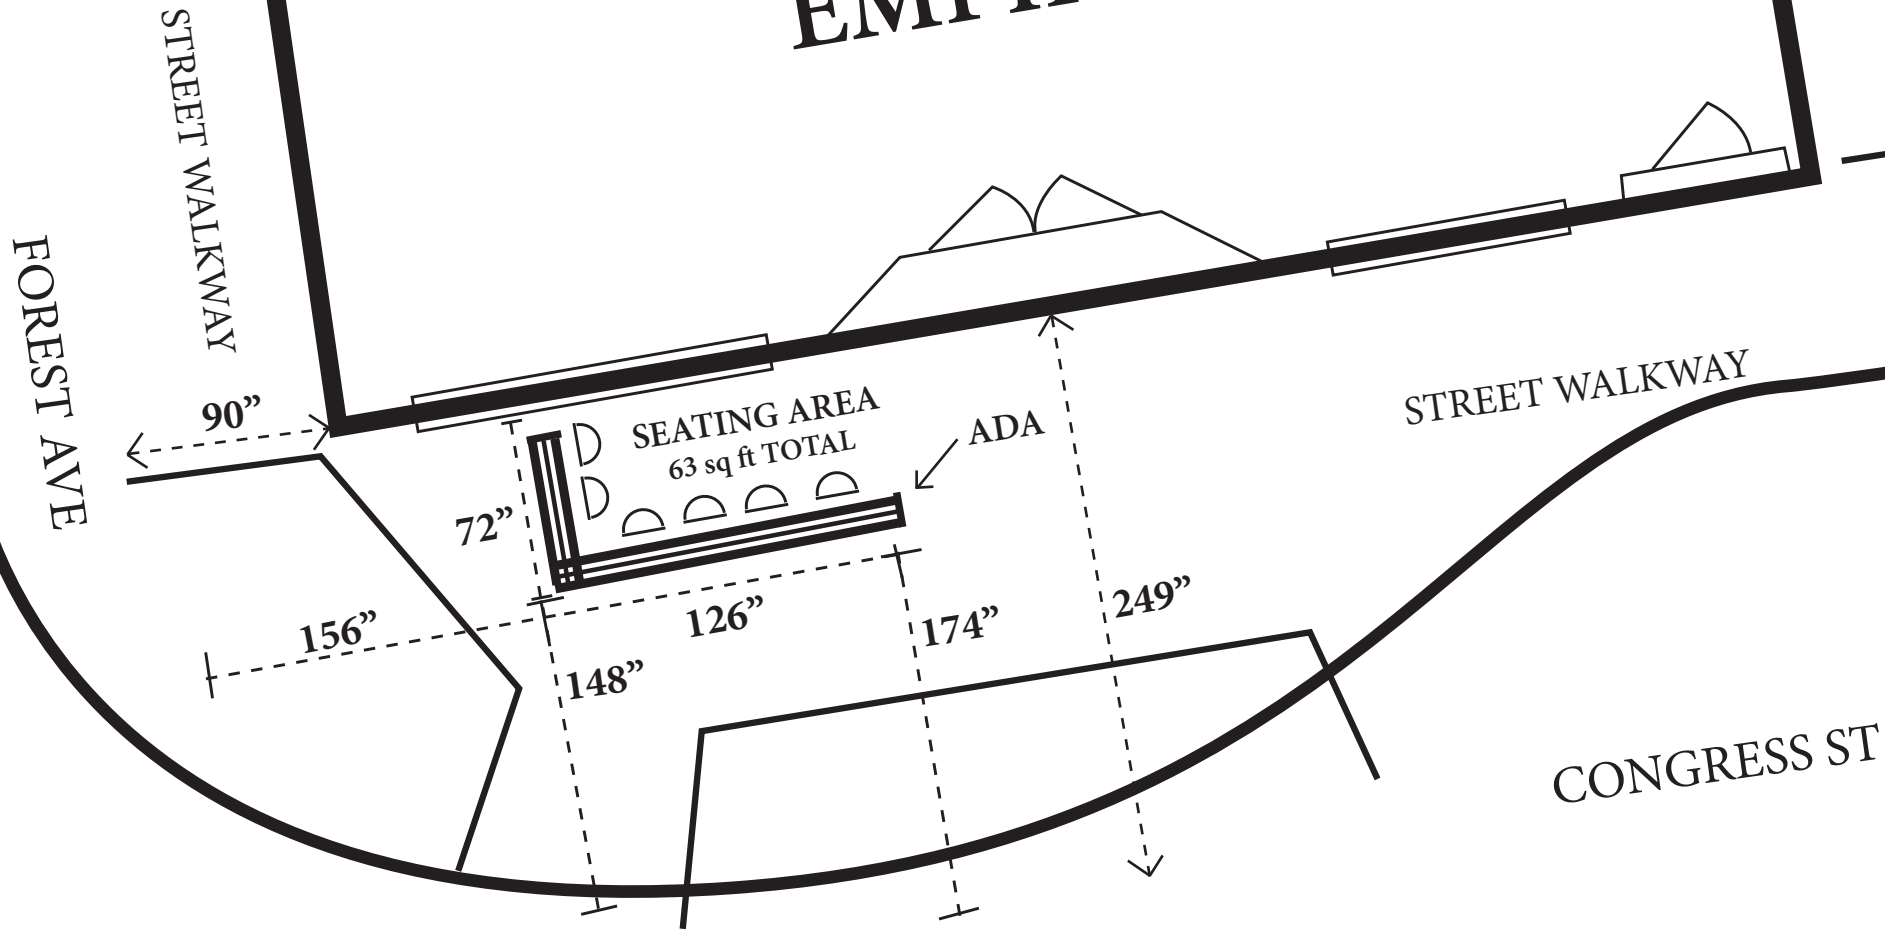

## PROPOSED SEATING PLAN

575 Congress Street

Total Outdoor Dining Area: 63 sq ft  
Barriers: Freestanding Steel Posts