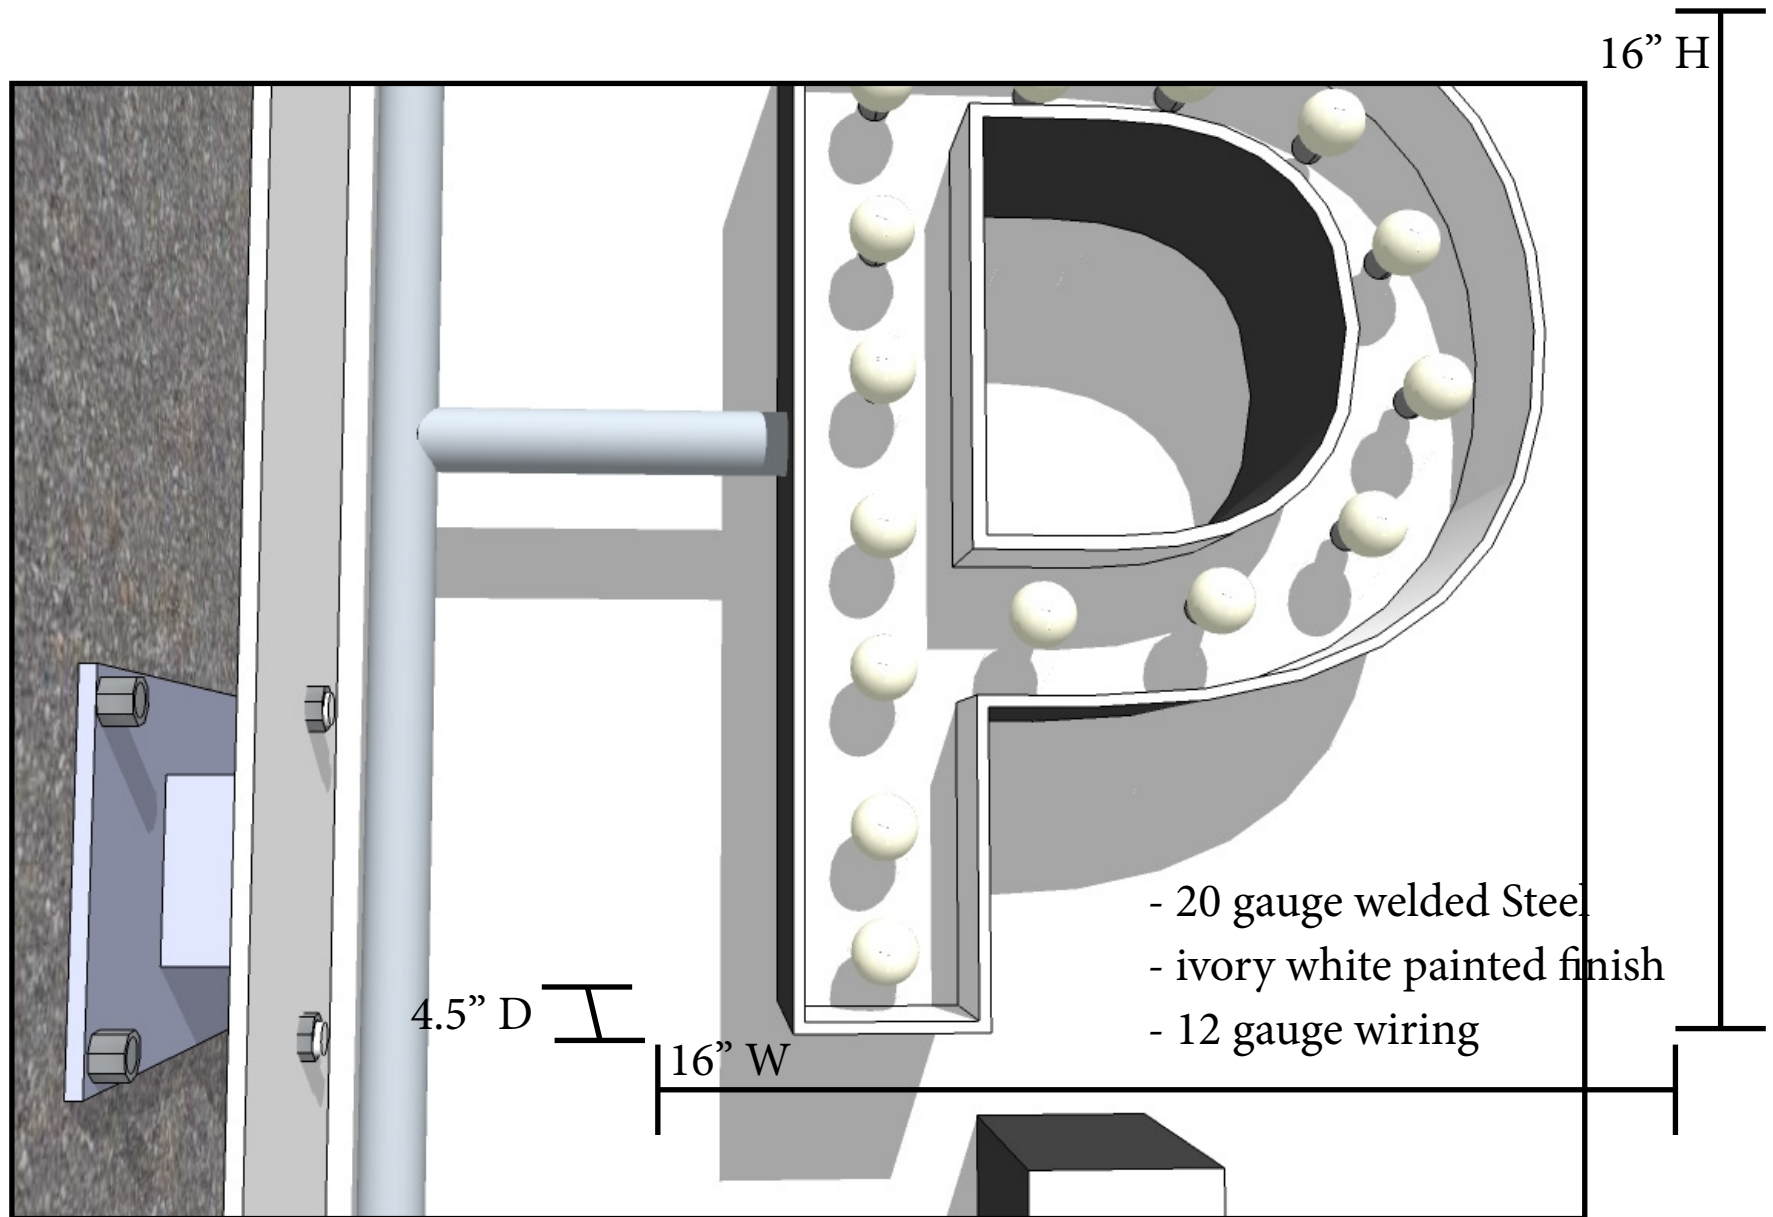

Letter Detail

- 64 x 0.4 watt "warm white" colored LED bulbs per side
- 51.2 watts total