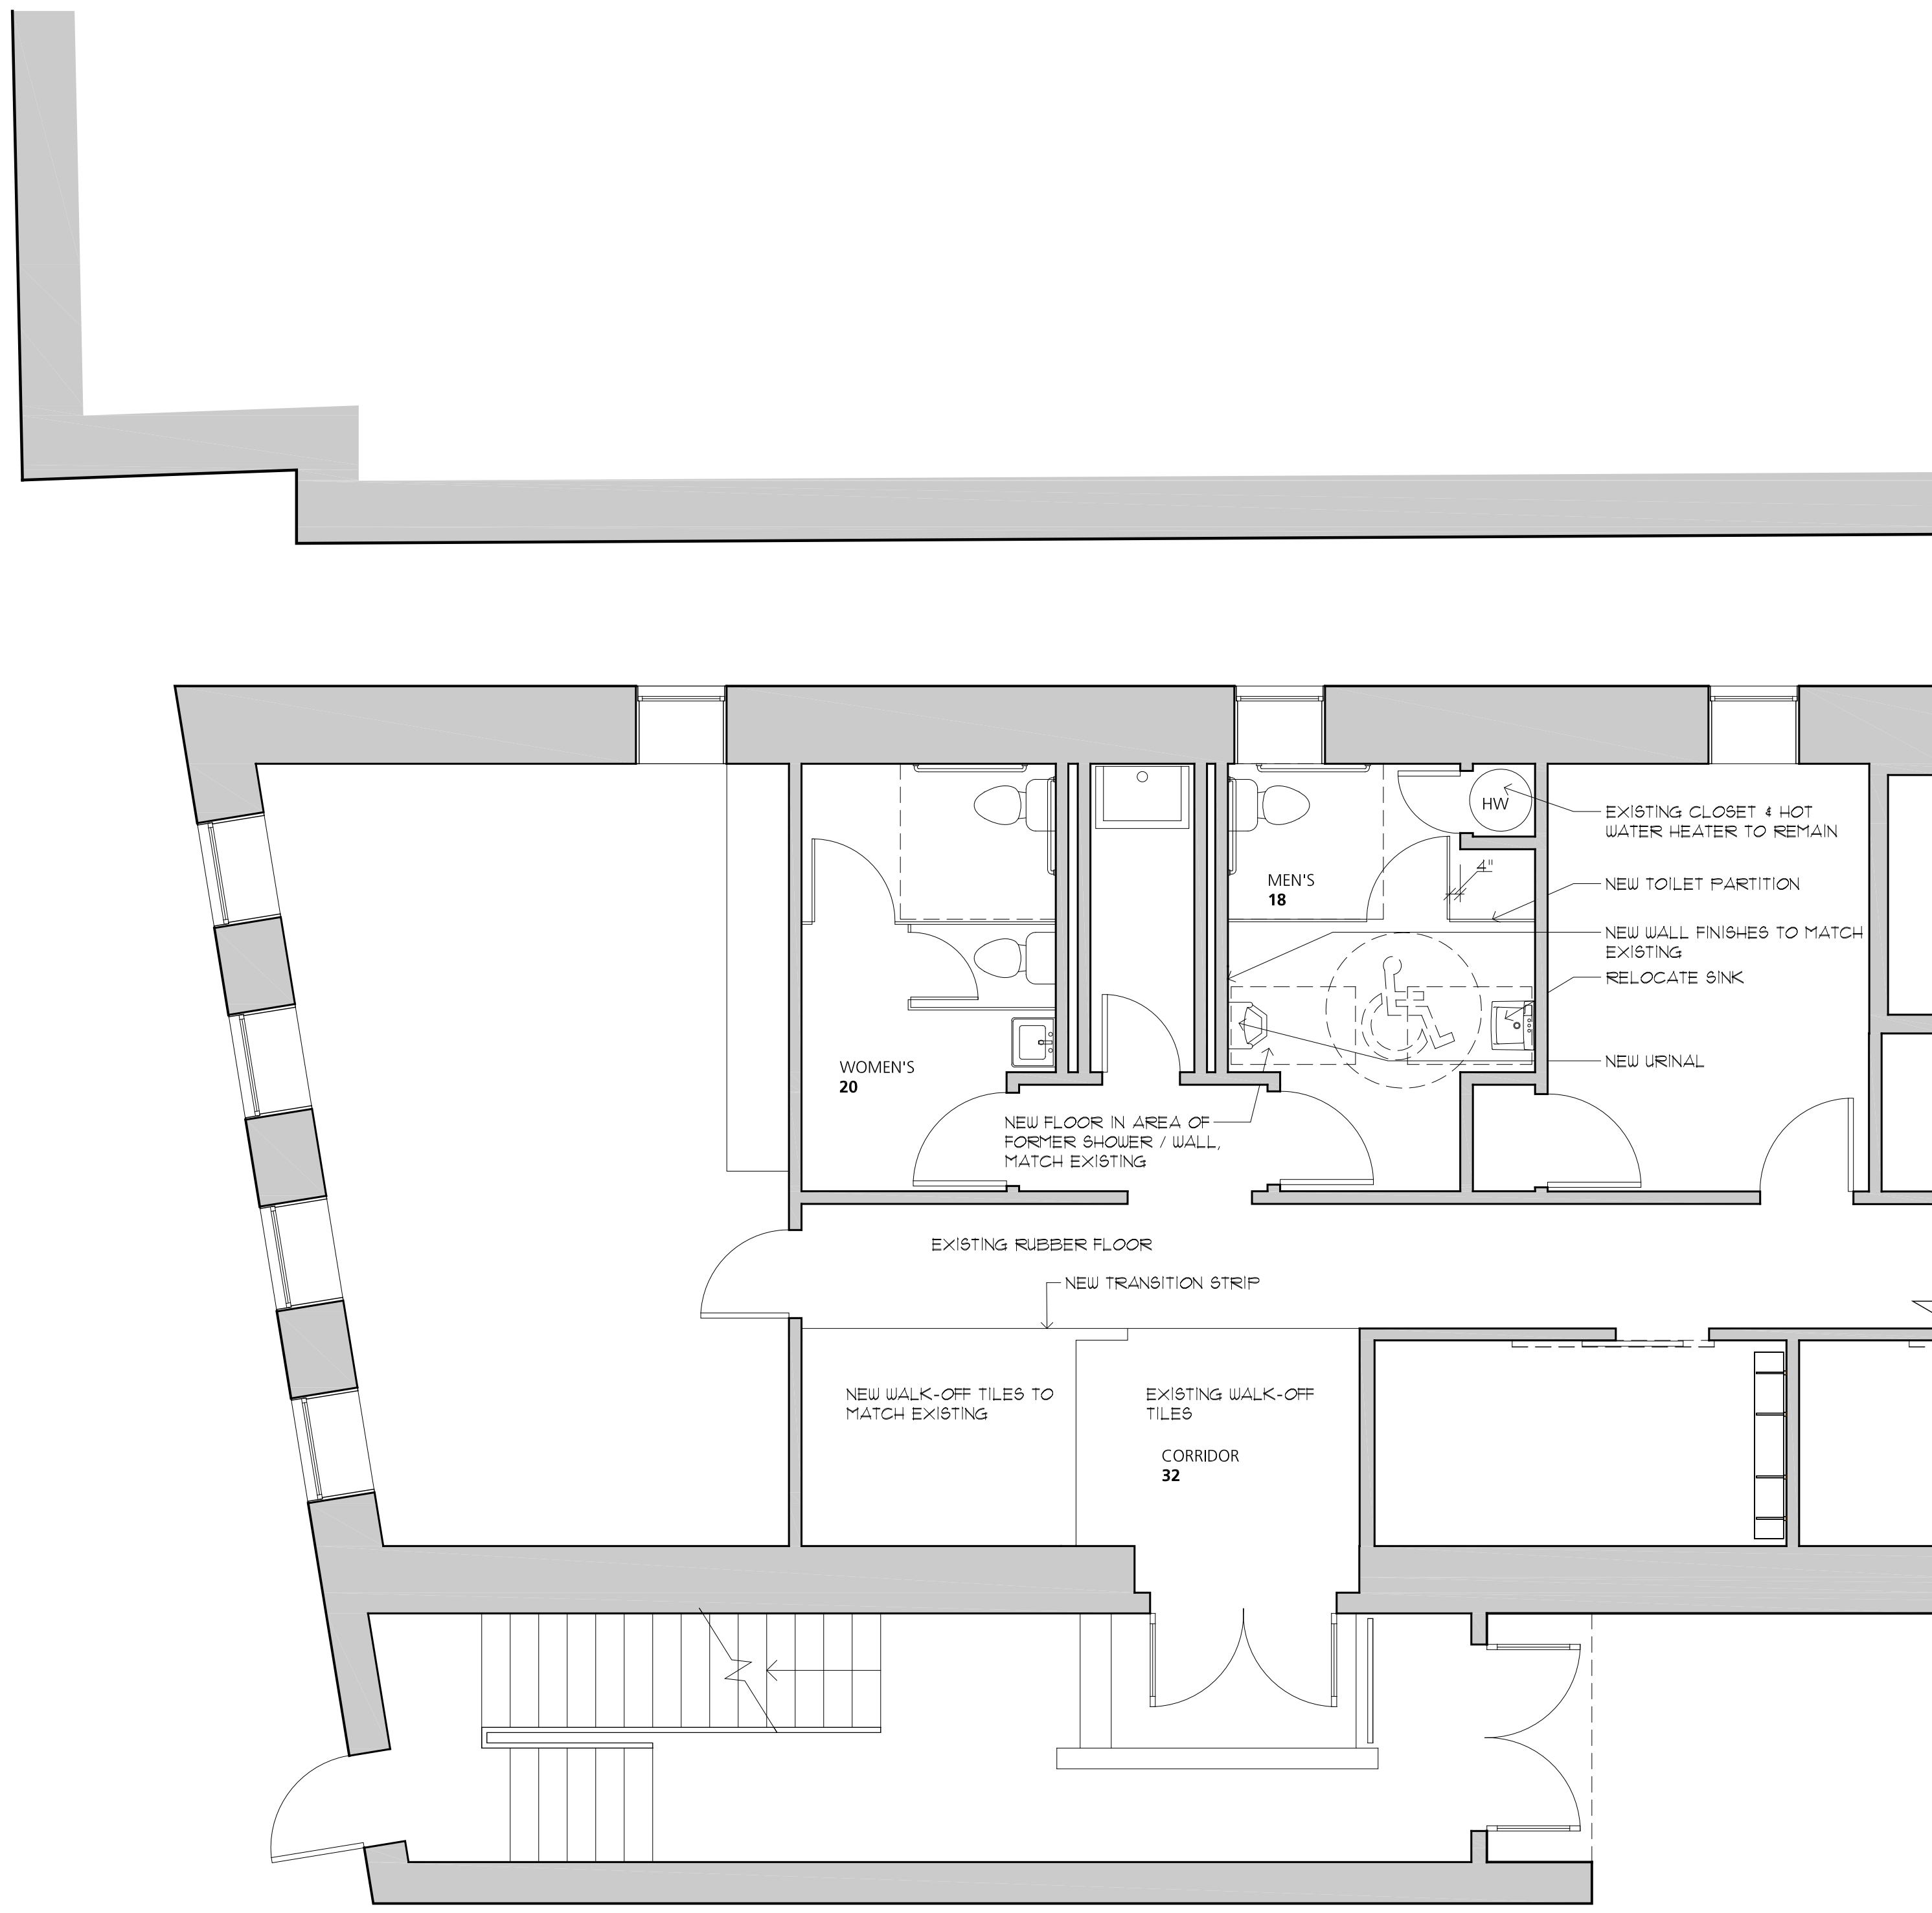

BAXTER ACADEMY

54 YORK STREET
 PORTLAND, ME

FIRST FLOOR PLAN DETAIL
 SHEET SIZE: 11" x 17"
 DATE: 08/31/2015
 ISSUED FOR REVISION:
 FOR CONSTRUCTION
 DRAWN BY:
 B+W
 Copyright 2015 Barba + Wheelock

BAXTER ACAD.
A100

1 FIRST FLOOR PLAN DETAIL
 A100 SCALE: 1/4"=1'-0"

2 FIRST FLOOR PLAN DETAIL
 A100 SCALE: 1/4"=1'-0"