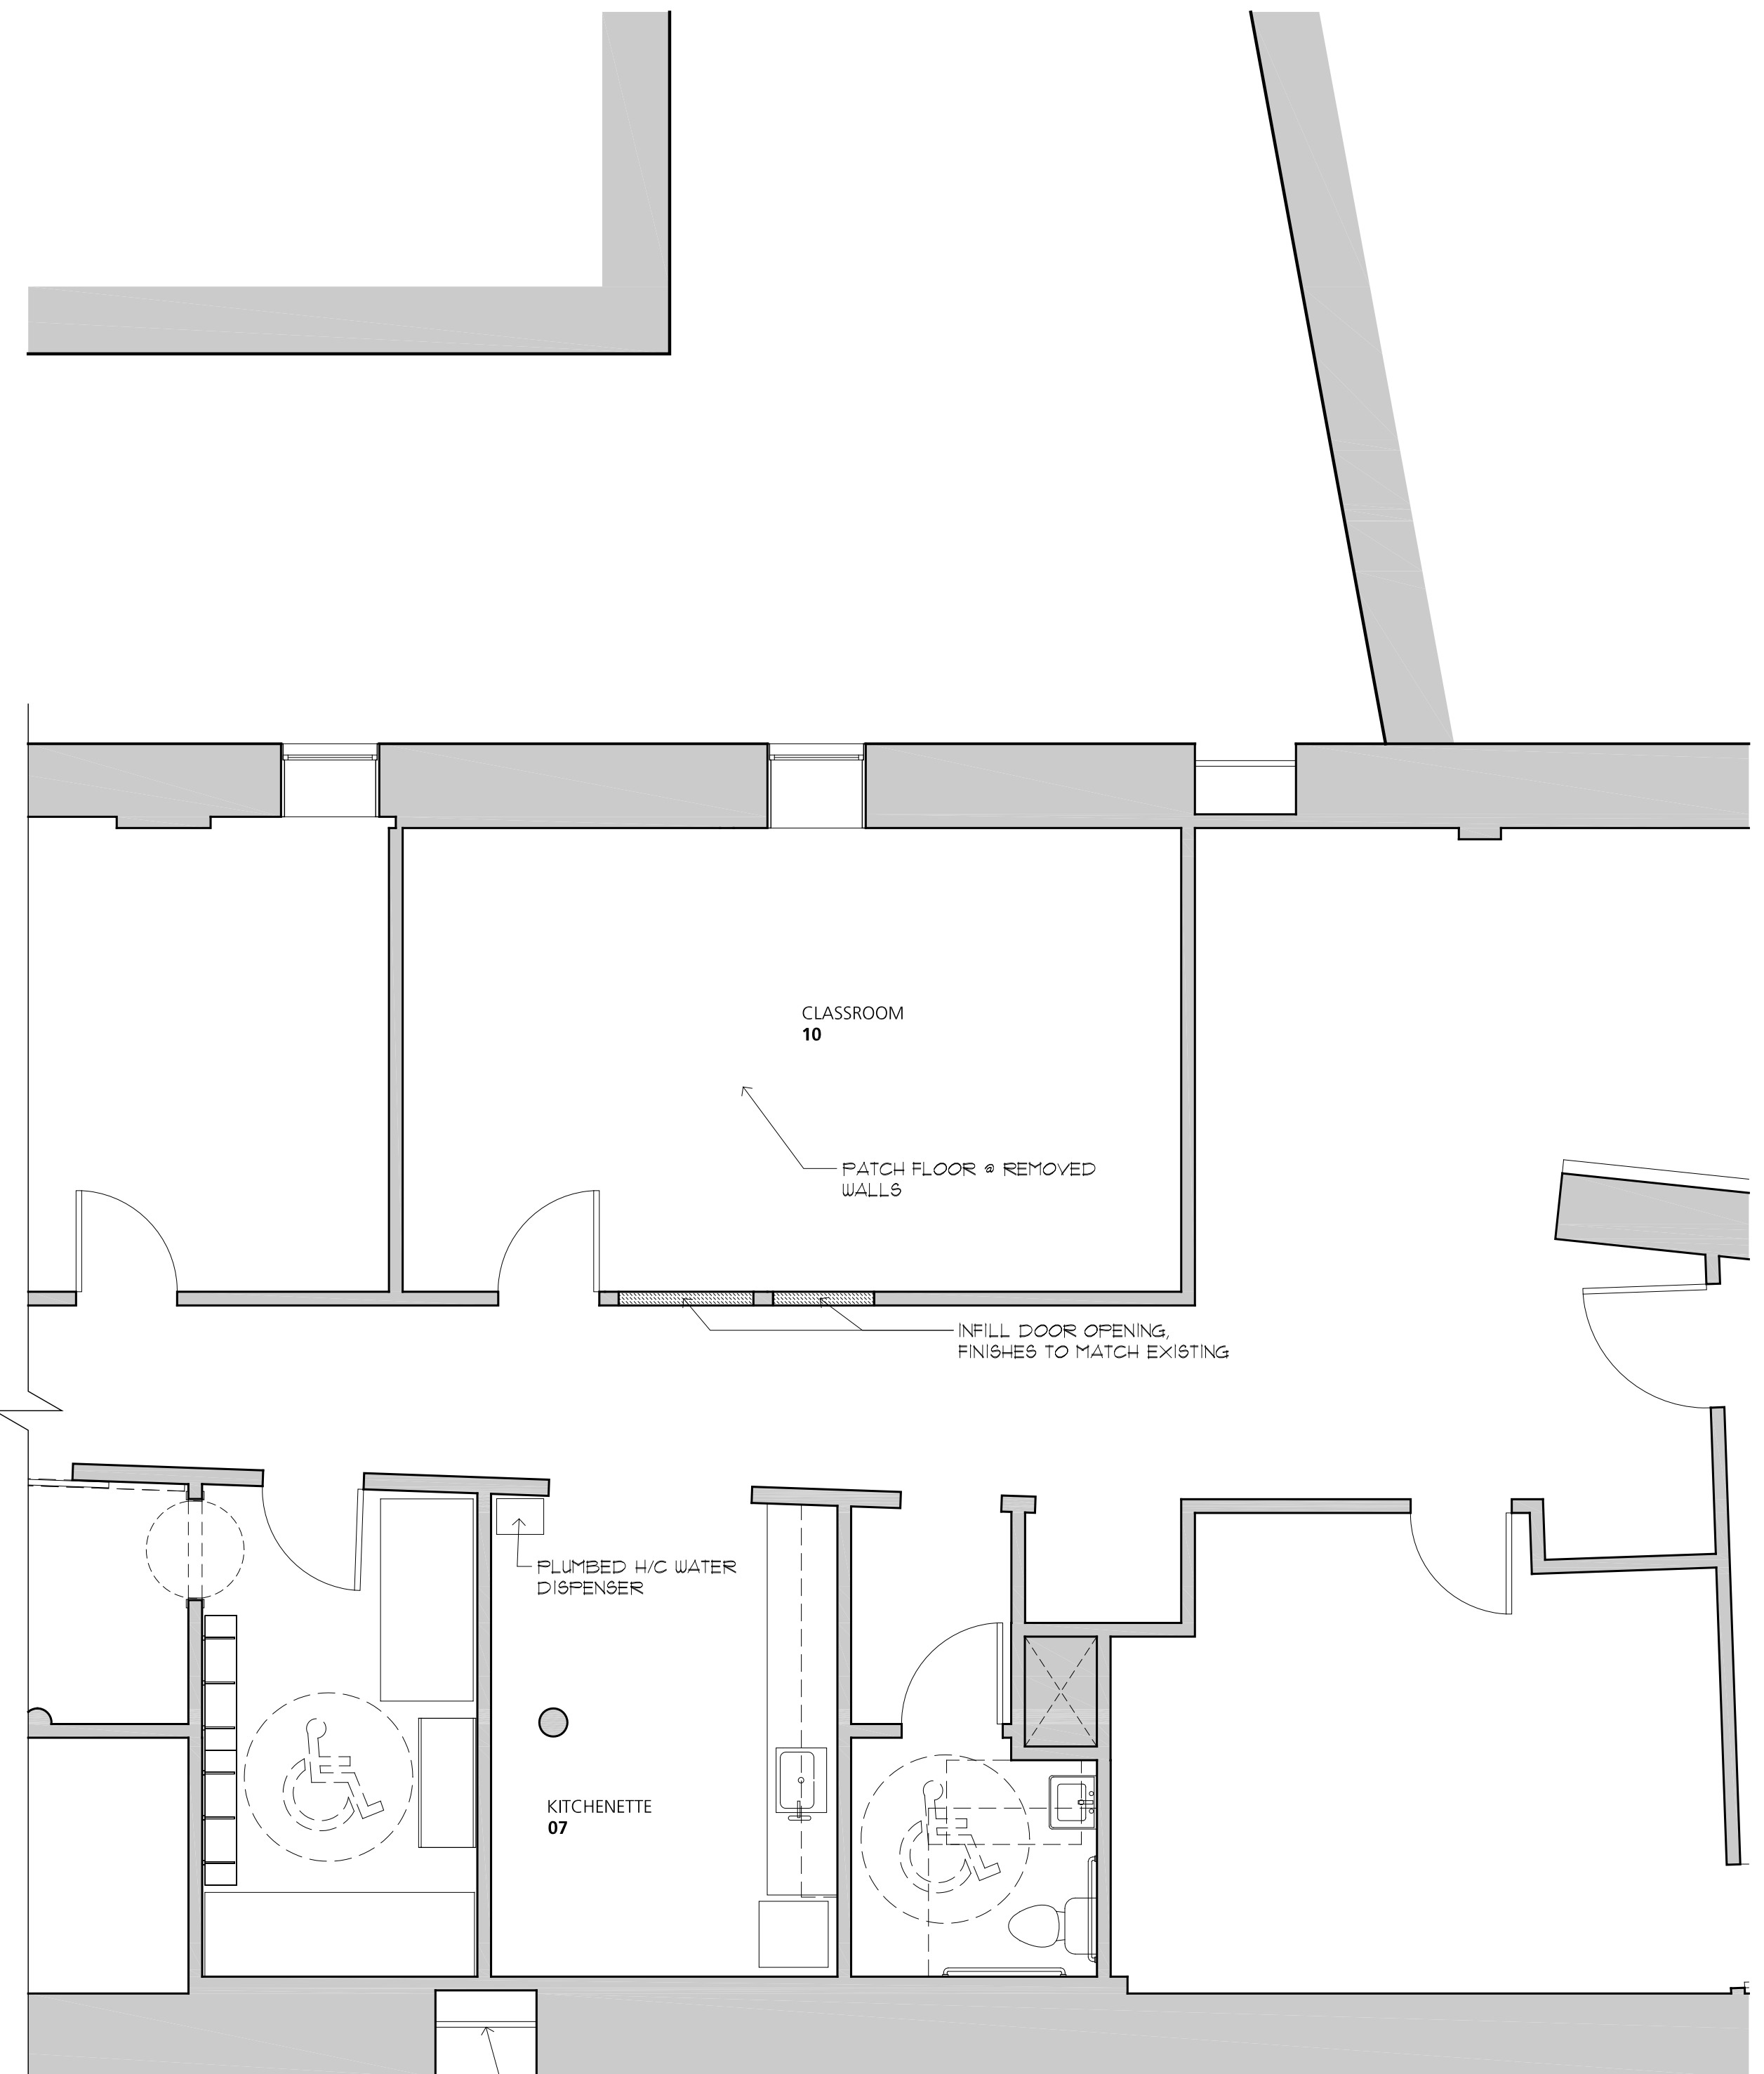

BAXTER ACADEMY

54 YORK STREET
 PORTLAND, ME

FIRST FLOOR PLAN DETAIL
 SHEET SIZE: 11" x 17"
 DATE: 08/31/2015
 ISSUED FOR REVISION:
 FOR CONSTRUCTION
 DRAWN BY:
 B+W
 Copyright 2015 Barba + Wheelock

BAXTER ACAD.
A100

1 FIRST FLOOR PLAN DETAIL
 A100 SCALE: 1/4"=1'-0"

2 FIRST FLOOR PLAN DETAIL
 A100 SCALE: 1/4"=1'-0"