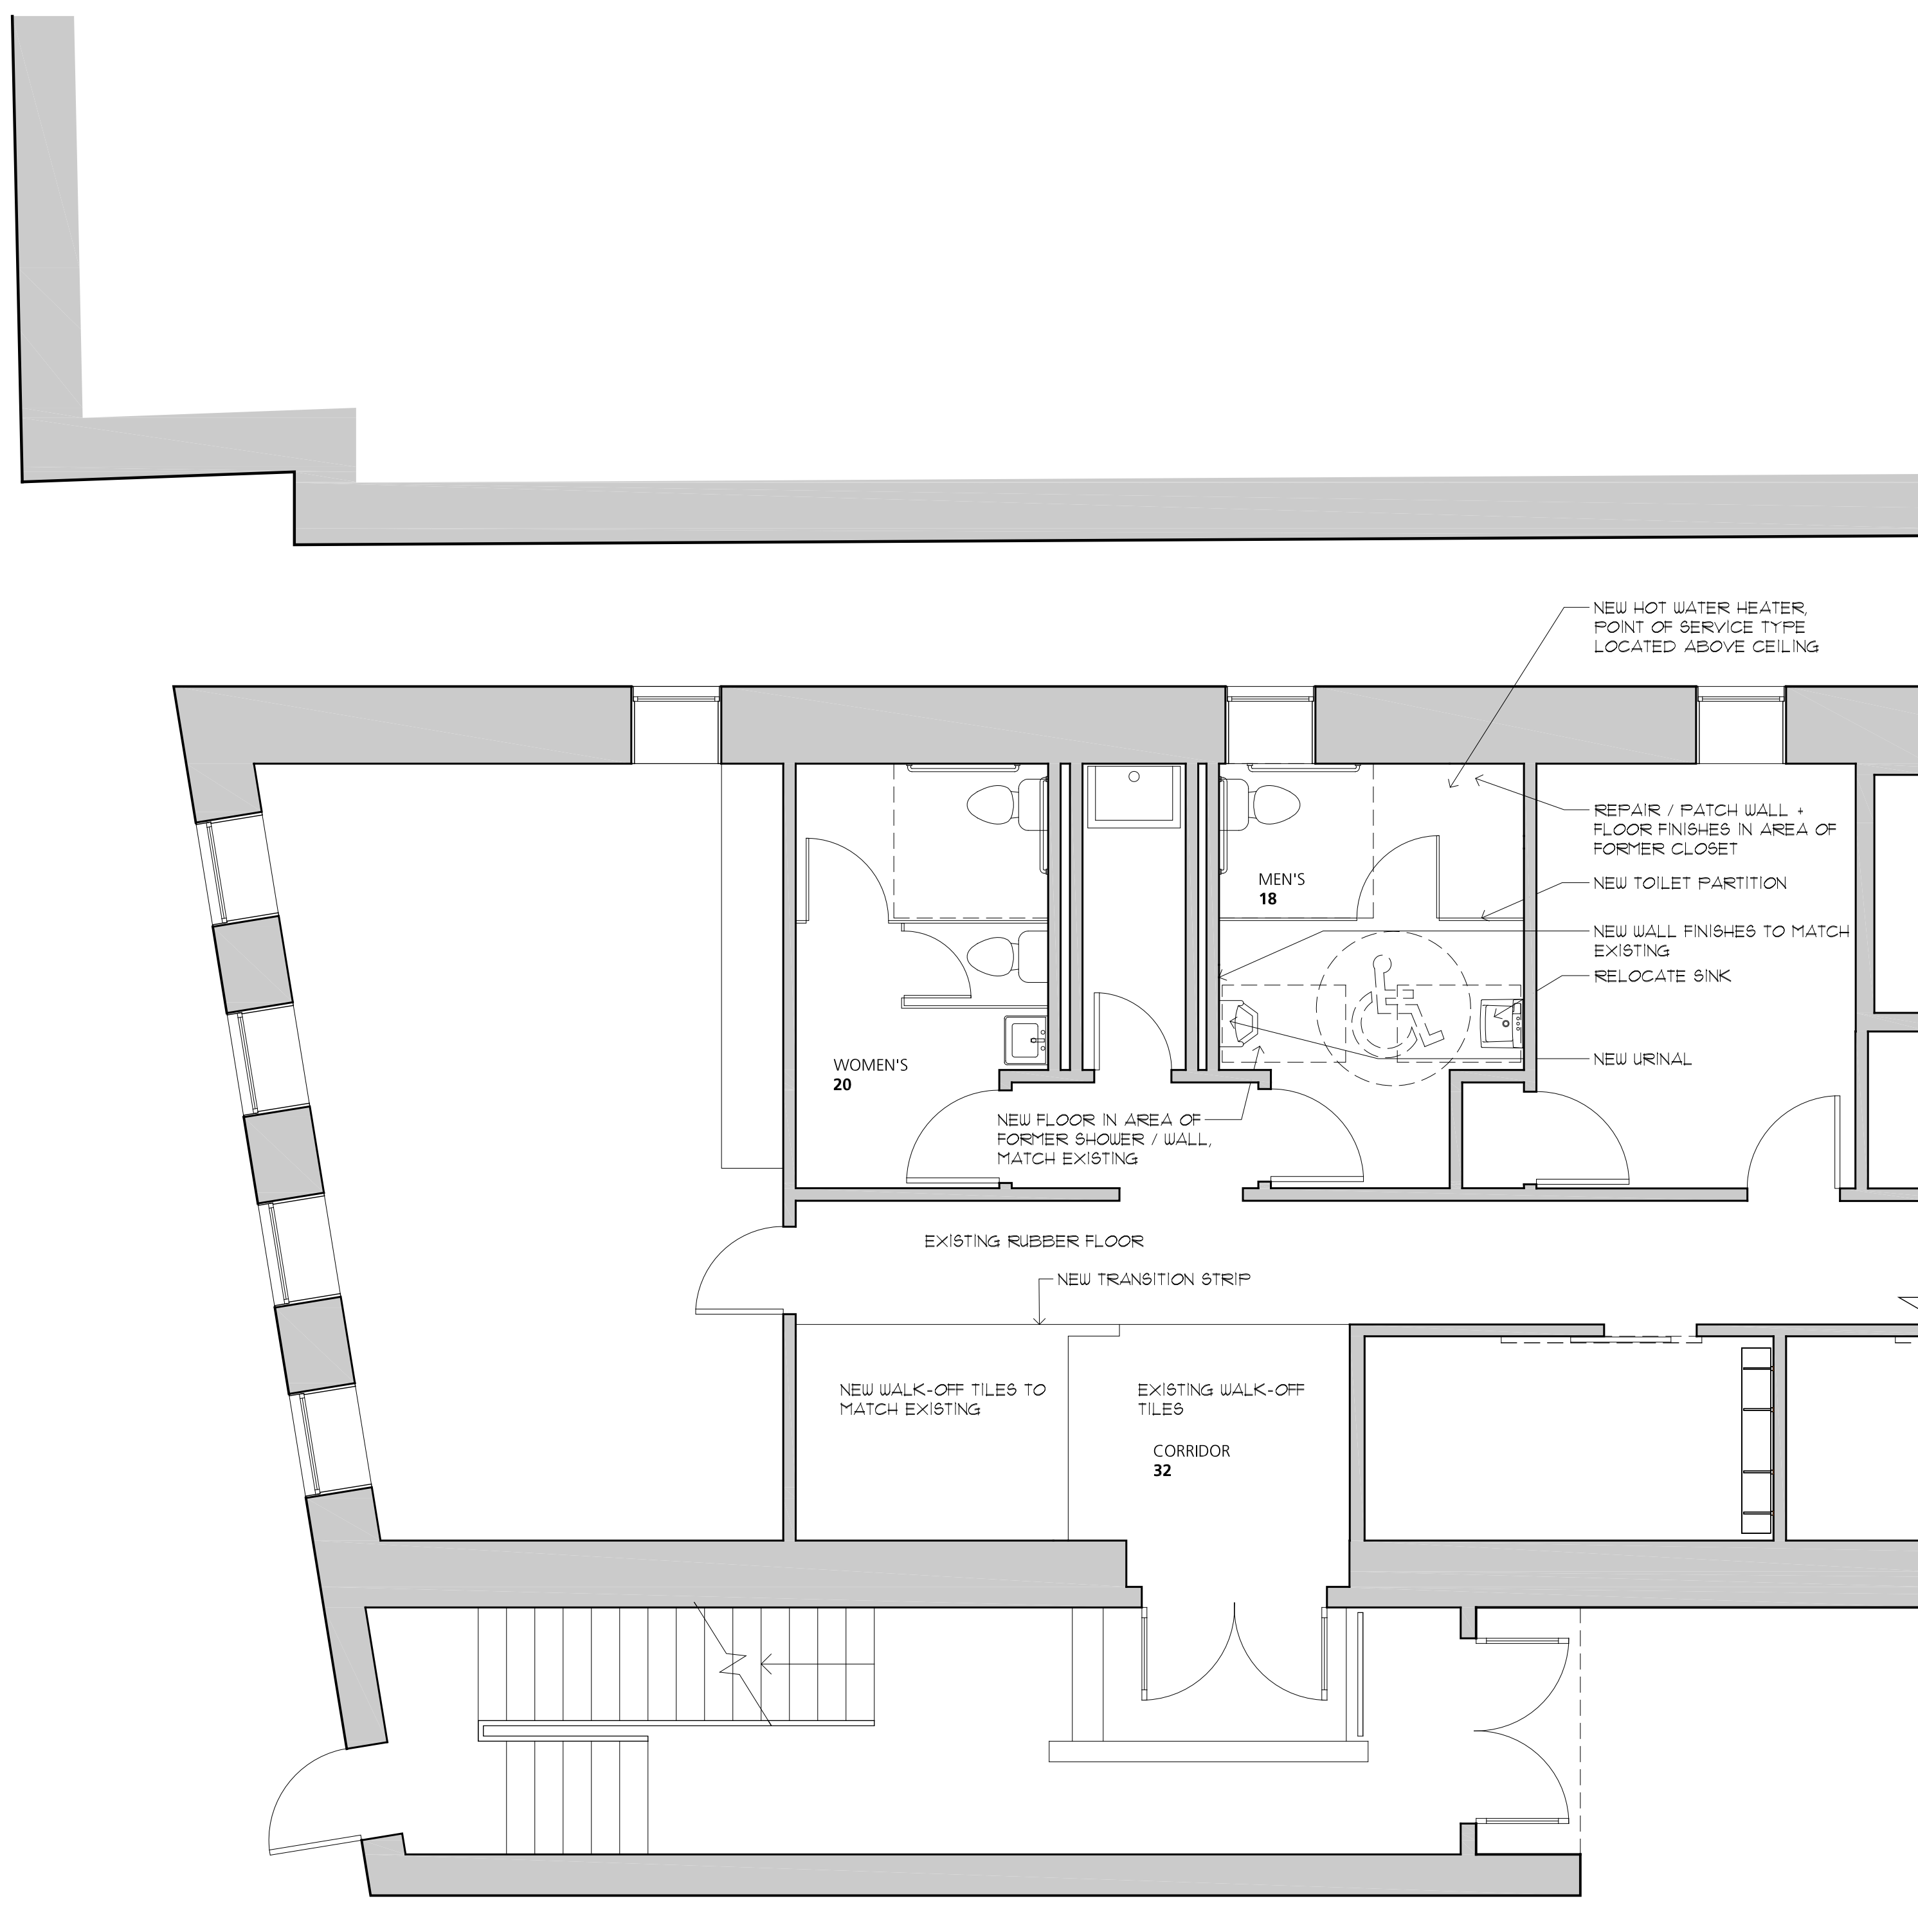

BAXTER ACADEMY

54 YORK STREET  
 PORTLAND, ME

FIRST FLOOR PLAN DETAIL

ISSUED FOR/REVISION:  
 1. LIFE SAFETY  
 DRAWN BY:  
 B+W  
 DATE:  
 08/24/2015  
 Copyright 2015 Barba + Wheellock

BAXTER ACAD.

**A100**

**1** FIRST FLOOR PLAN DETAIL  
 A100 SCALE: 1/4"=1'-0"

**2** FIRST FLOOR PLAN DETAIL  
 A100 SCALE: 1/4"=1'-0"