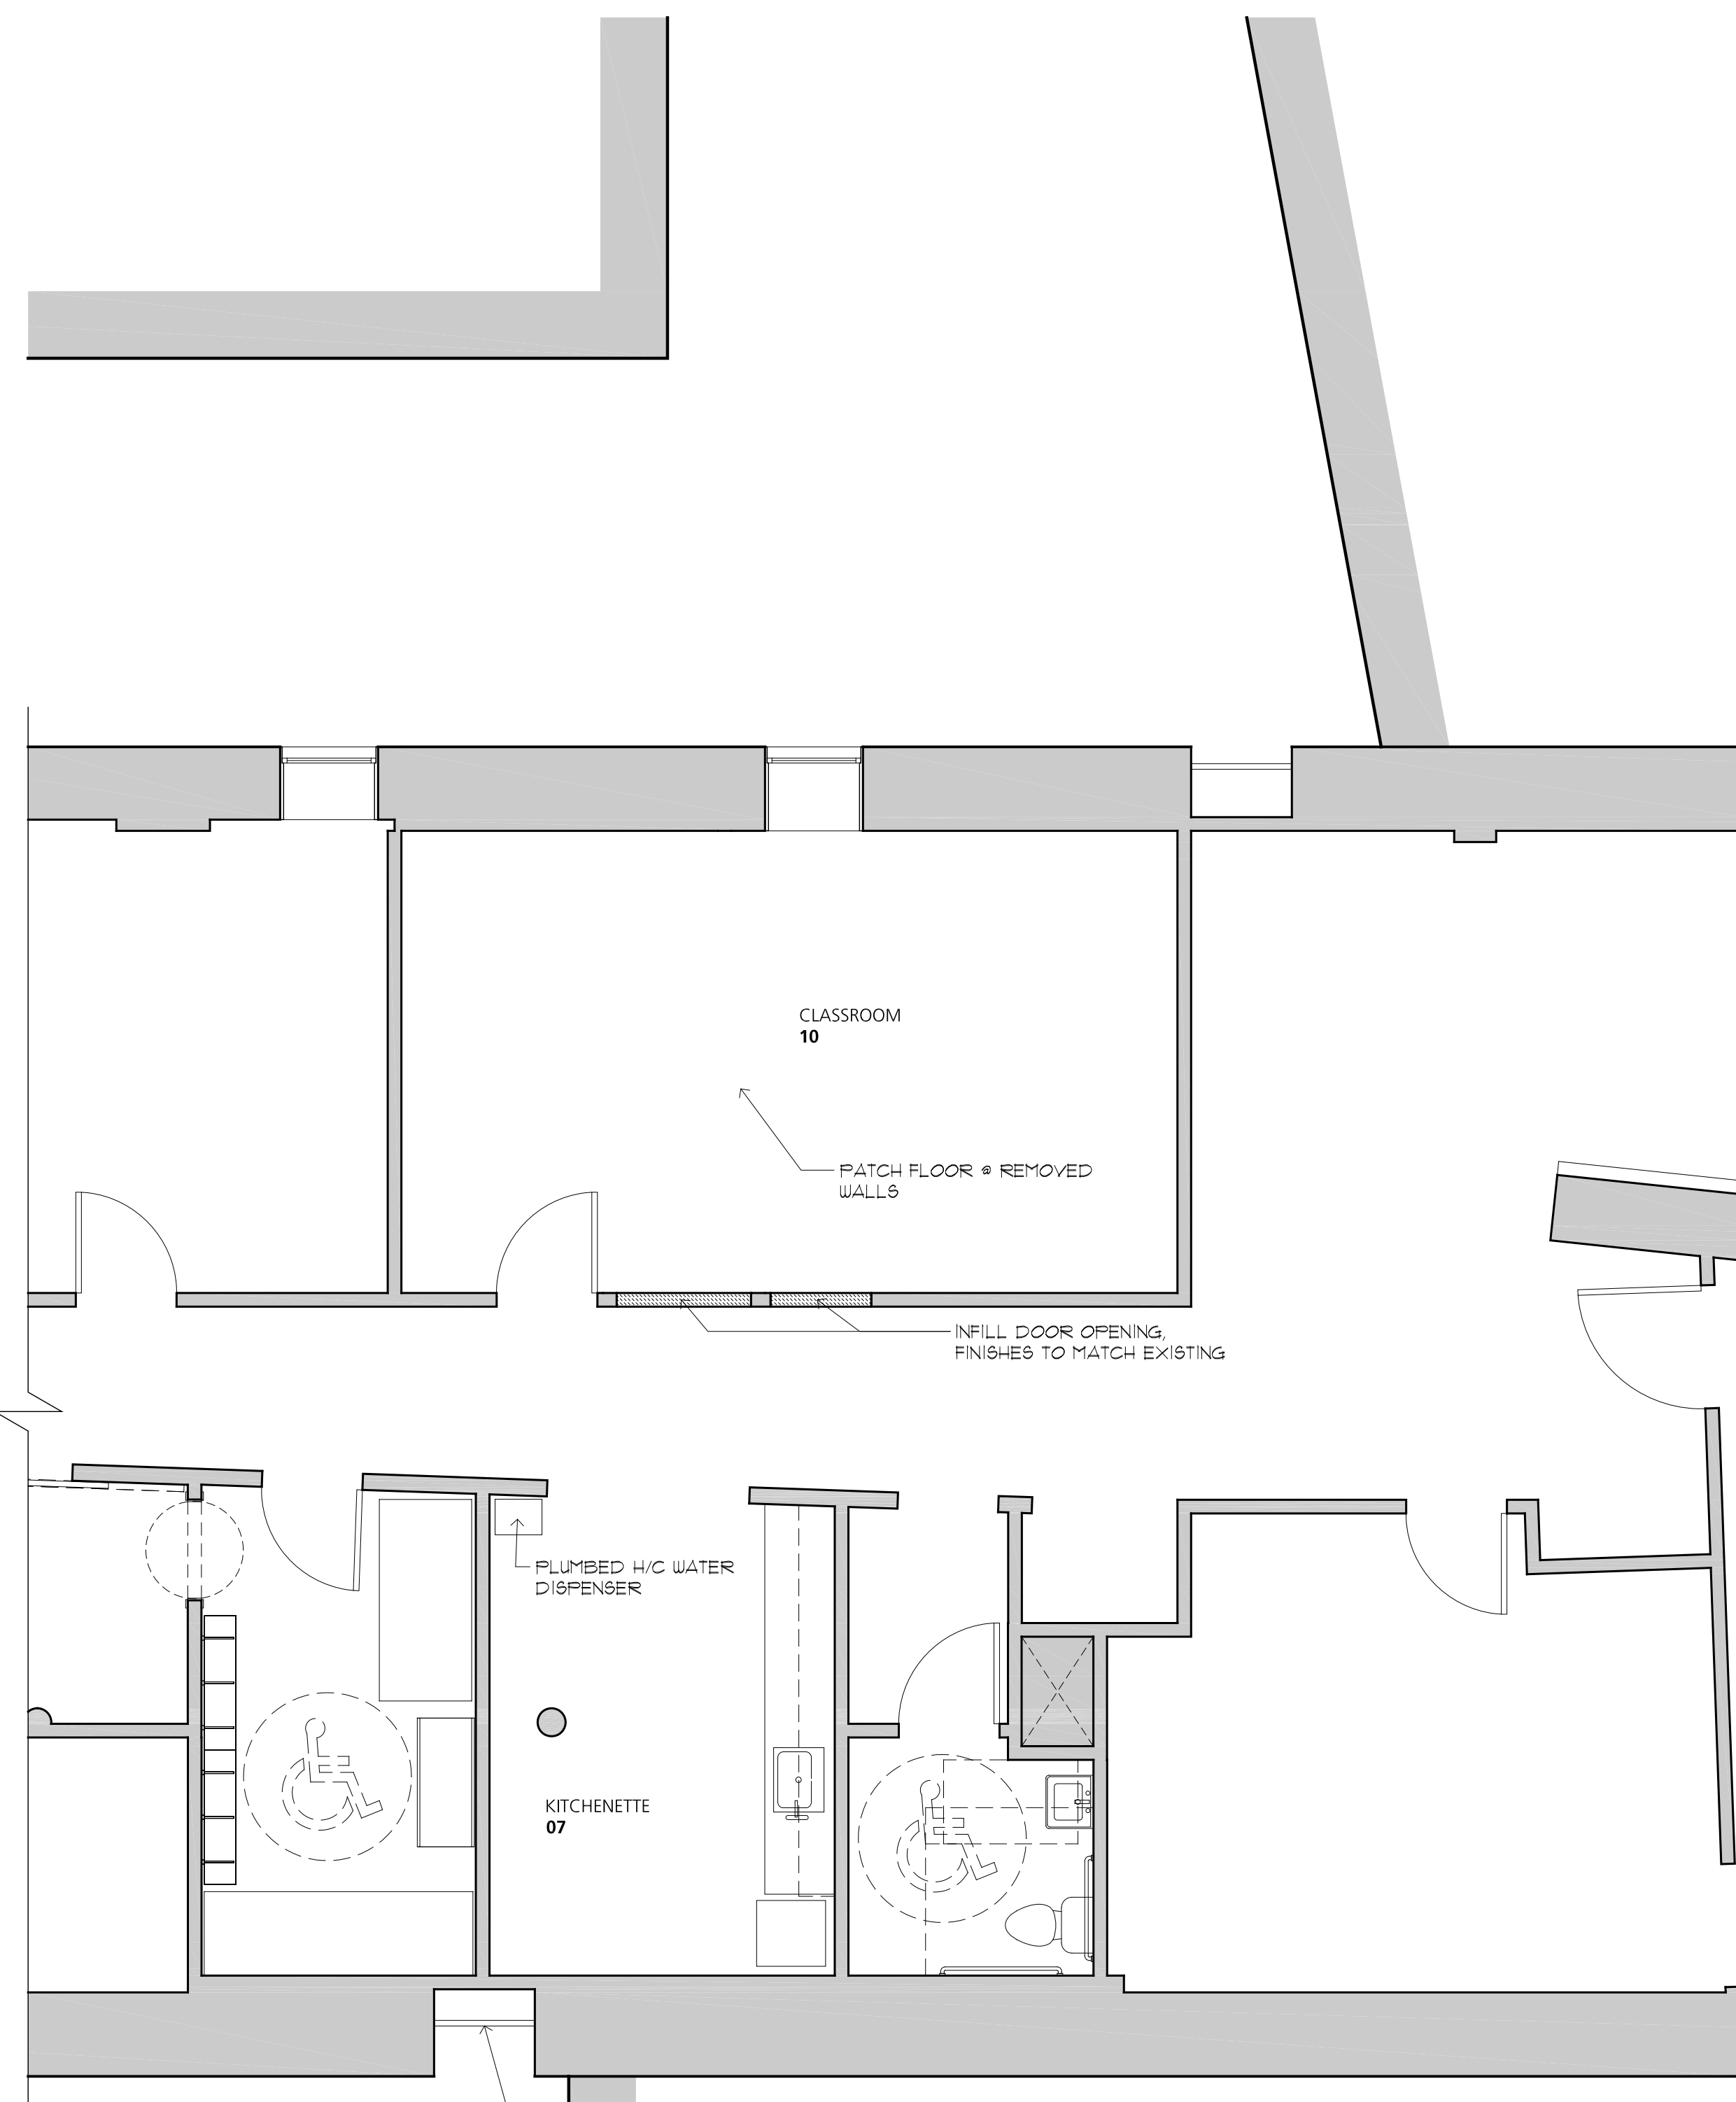

BAXTER ACADEMY

54 YORK STREET  
 PORTLAND, ME

FIRST FLOOR PLAN DETAIL

ISSUED FOR/REVISION:  
 1. LIFE SAFETY  
 DRAWN BY:  
 B+W  
 DATE:  
 08/24/2015  
 Copyright 2015 Barba + Wheellock

BAXTER ACAD.

**A100**

**1** FIRST FLOOR PLAN DETAIL  
 A100 SCALE: 1/4"=1'-0"

**2** FIRST FLOOR PLAN DETAIL  
 A100 SCALE: 1/4"=1'-0"