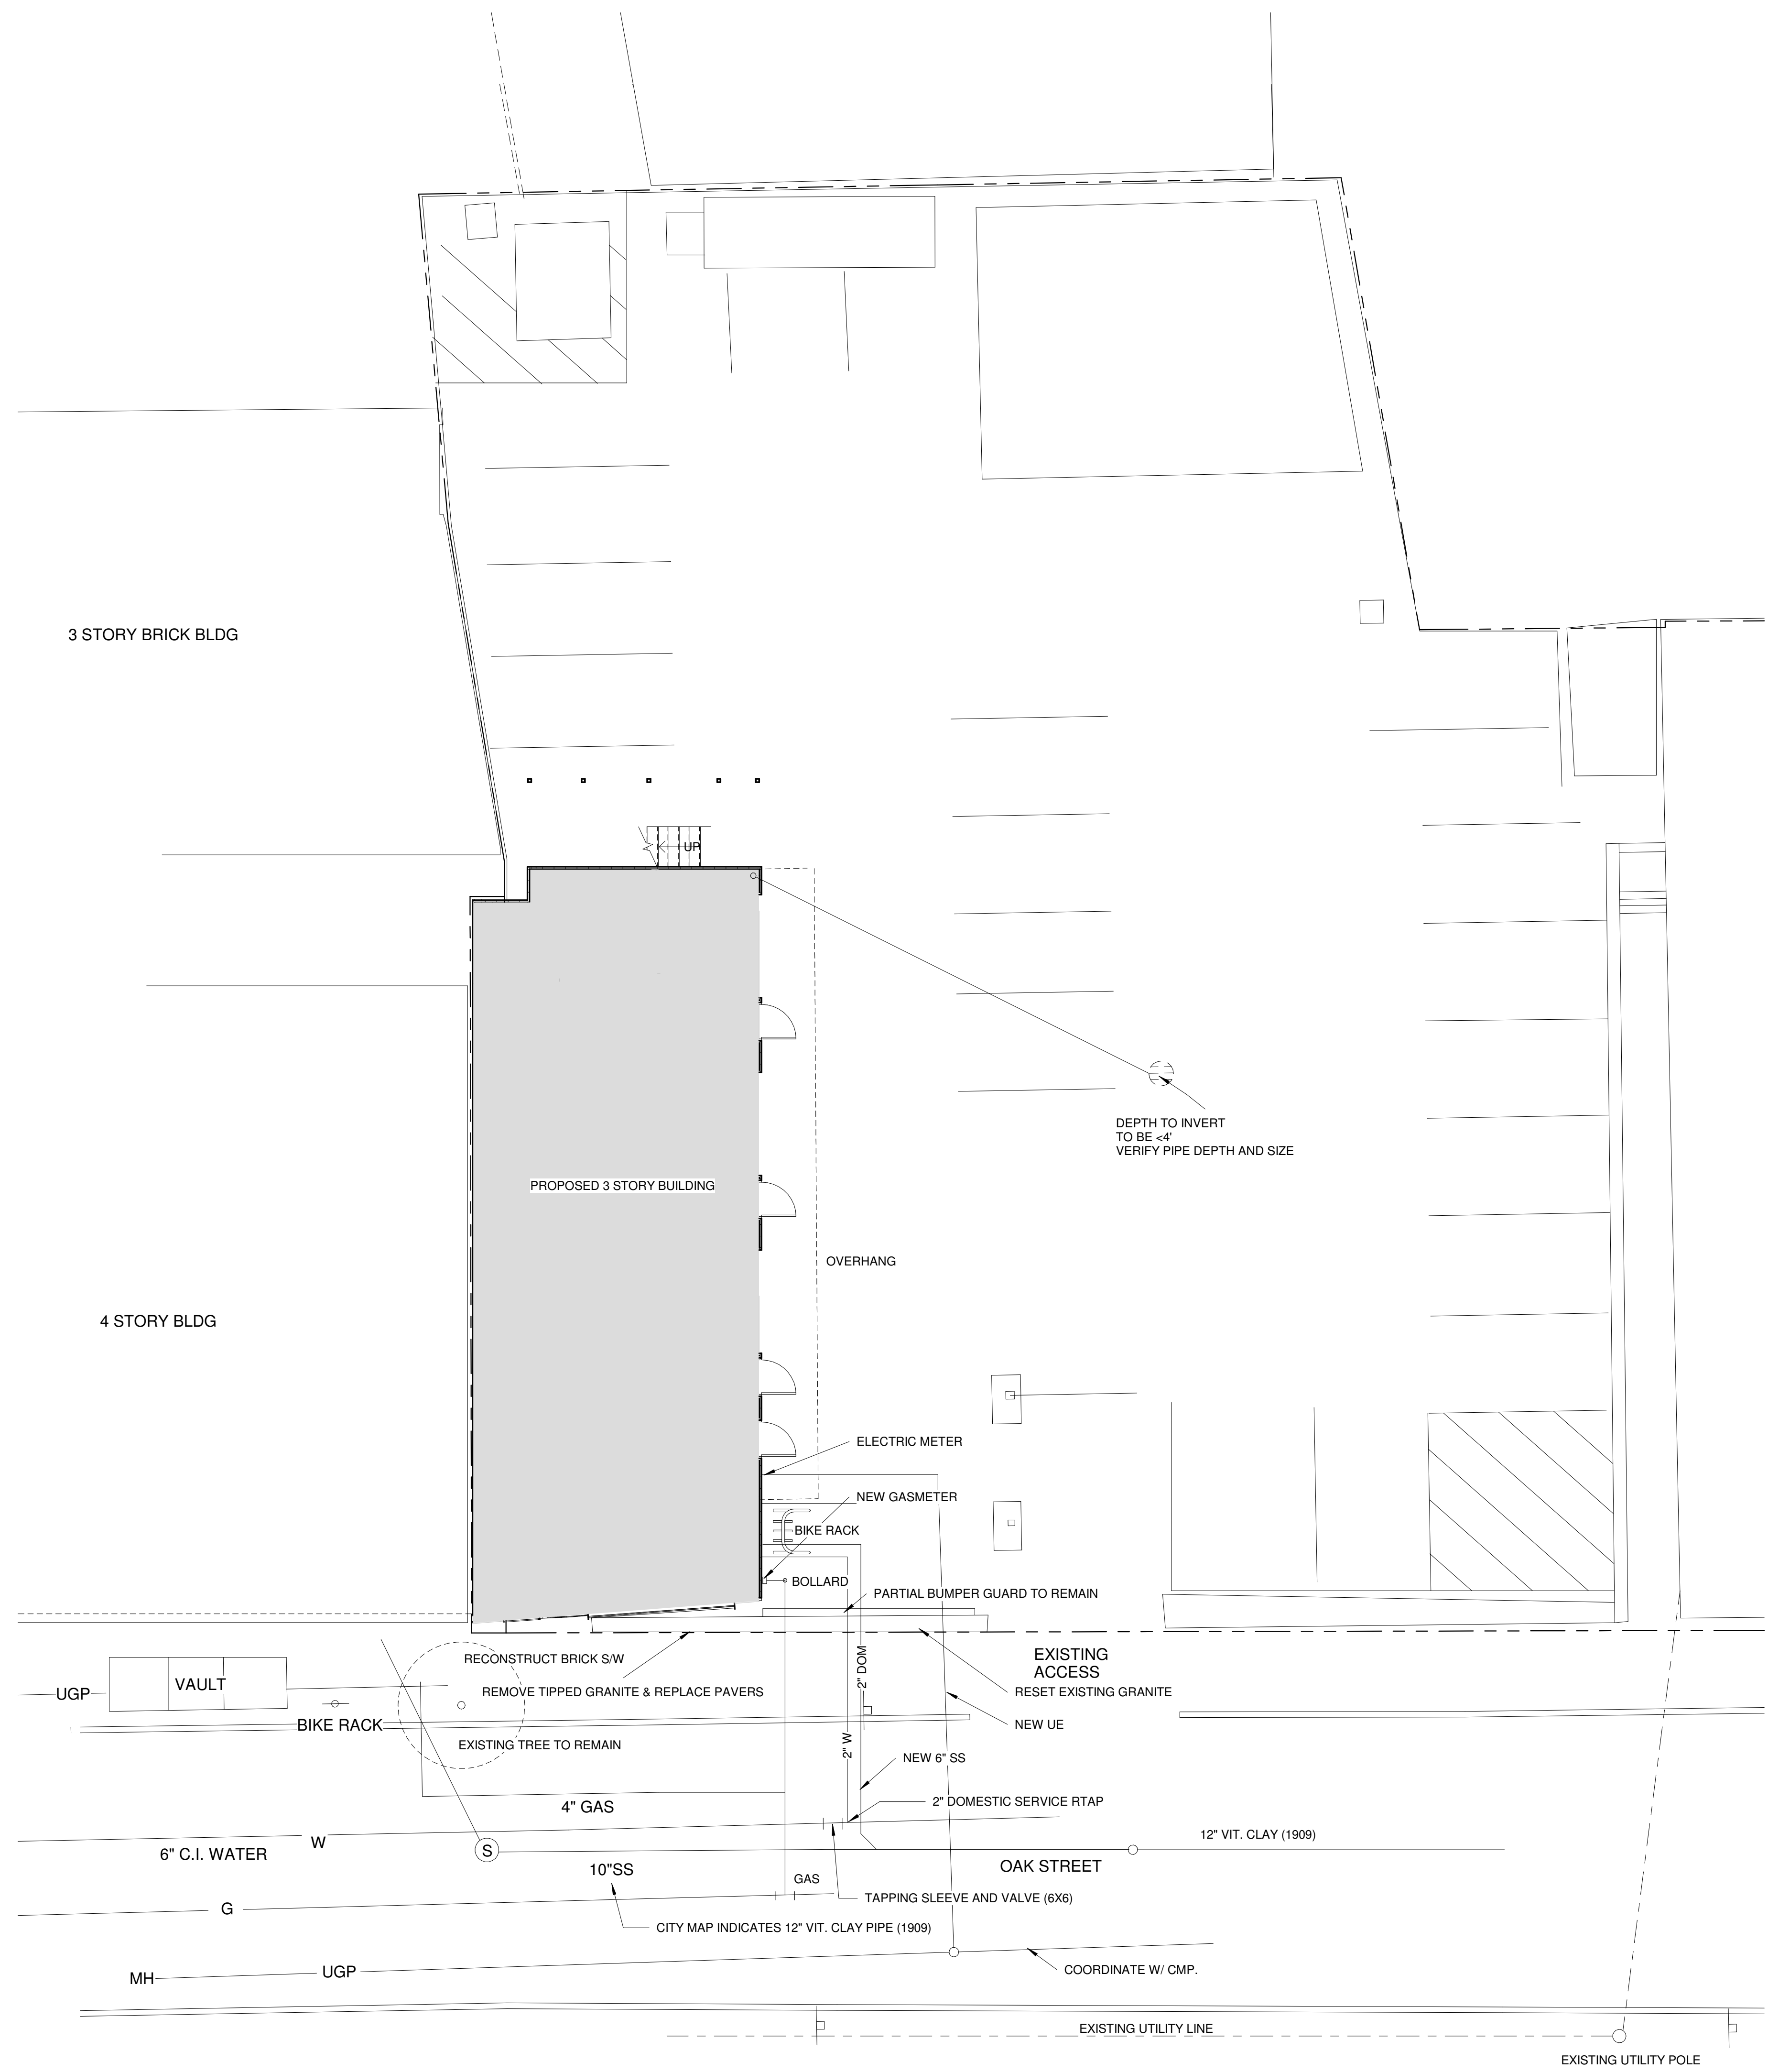

Prepared For:

Consultant:

Architect:
ARCHETYPE architects
48 Union Wharf Portland, Maine 04101
(207) 772-6022 ARCHETYPE@ARCHETYPEPA.COM

Project:
84 OAK STREET GARAGE

Revisions:
2/28/2018 FOR PERMIT

Date: 2/28/2017
Scale: 1/8" = 1'-0"
SITE PLAN

A1.00

1 | SITE PLAN
1/8" = 1'-0"