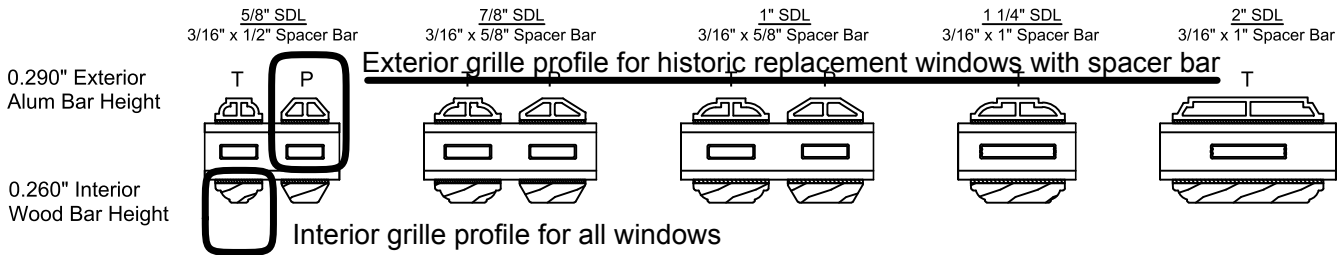

Clad Premium Double Hung Options: