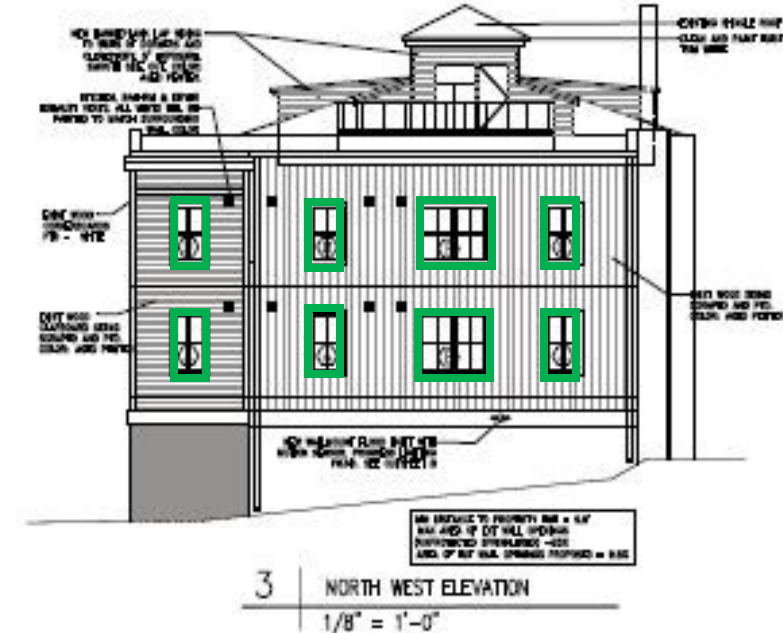

 New Sierra Pacific H3 Window

 New Sierra Pacific Historic Window

NEW SIERRA PACIFIC H3 WINDOW
NEW SIERRA PACIFIC HISTORIC WINDOW
NEW SIERRA PACIFIC H3 WINDOW
NEW SIERRA PACIFIC HISTORIC WINDOW

OWNER:
**ARCHETYPE, P.A.
ARCHITECTS**
44 Union Wharf Portland, Maine 04131
(207) 774-4333 Fax (207) 774-0266

PROJECT:
**415 CUMBERLAND
AVENUE**
PORTLAND, MAINE

DATE:
13 June 2013

SCALE:
1/8" = 1'-0"
ELEVATIONS

A2.01

Aluminum Clad Grilles

WI Grille Between Glass

CA Grille Between Glass

SDL BAR STYLE
 T = Traditional
 P = Putty
 C = Contemporary