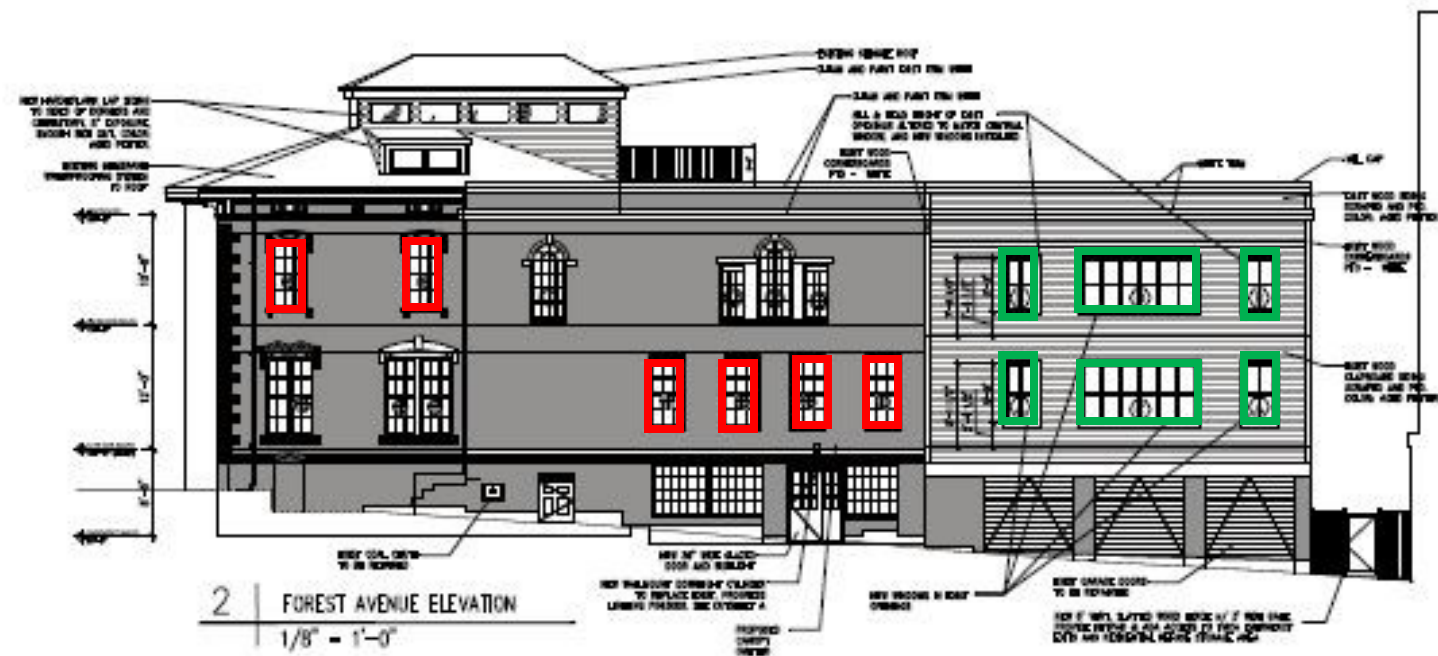

 New Sierra Pacific H3 Window

 New Sierra Pacific Historic Window

NEW SIERRA PACIFIC H3 WINDOW
NEW SIERRA PACIFIC HISTORIC WINDOW
NEW SIERRA PACIFIC H3 WINDOW
NEW SIERRA PACIFIC HISTORIC WINDOW

OWNER:
**ARCHETYPE, P.A.
ARCHITECTS**
44 Union Wharf Portland, Maine 04131
(207) 774-4333 Fax (207) 774-0266

PROJECT:
**415 CUMBERLAND
AVENUE**
PORTLAND, MAINE

DATE:
13 June 2013

SCALE:
1/8" = 1'-0"
ELEVATIONS

A2.01

Aluminum Clad Grilles

WI Grille Between Glass

CA Grille Between Glass

SDL BAR STYLE
 T = Traditional
 P = Putty
 C = Contemporary