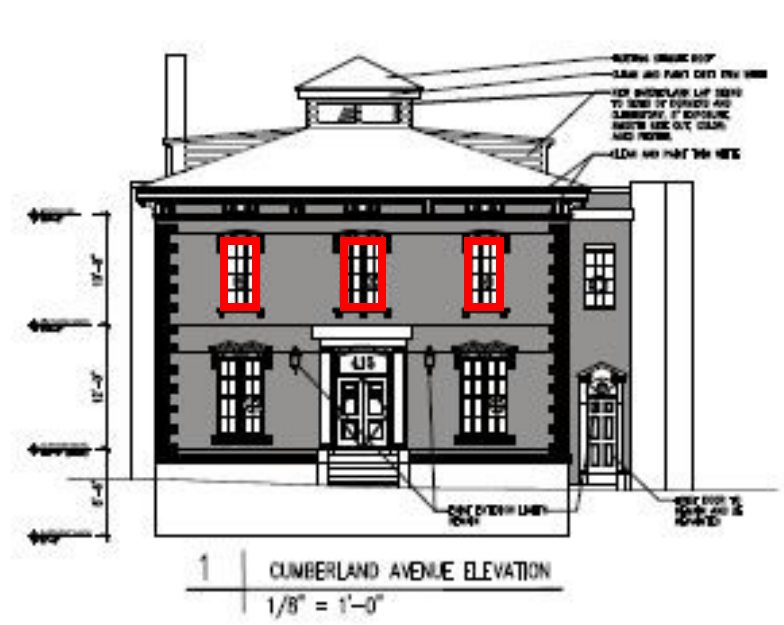

 New Sierra Pacific H3 Window

 New Sierra Pacific Historic Window

NEW SIERRA PACIFIC H3 WINDOW
NEW SIERRA PACIFIC HISTORIC WINDOW
NEW SIERRA PACIFIC H3 WINDOW
NEW SIERRA PACIFIC HISTORIC WINDOW

OWNER:
**ARCHETYPE, P.A.
ARCHITECTS**
44 Union Wharf Portland, Maine 04131
(207) 774-4333 Fax (207) 774-0266

PROJECT:
**415 CUMBERLAND
AVENUE**
PORTLAND, MAINE

DATE:
13 June 2013

SCALE:
1/8" = 1'-0"
ELEVATIONS

A2.01

Aluminum Clad Grilles

WI Grille Between Glass

CA Grille Between Glass

SDL BAR STYLE
 T = Traditional
 P = Putty
 C = Contemporary