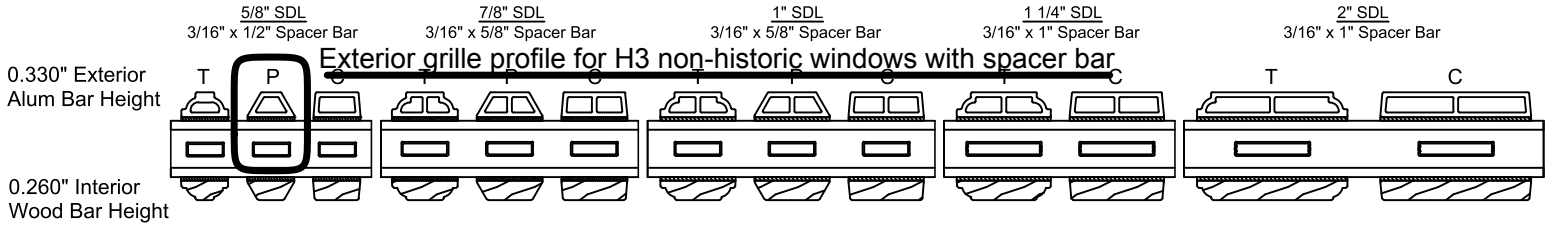

SDL Grille Bar Chart

All Products (Except Clad Premium Double Hung)