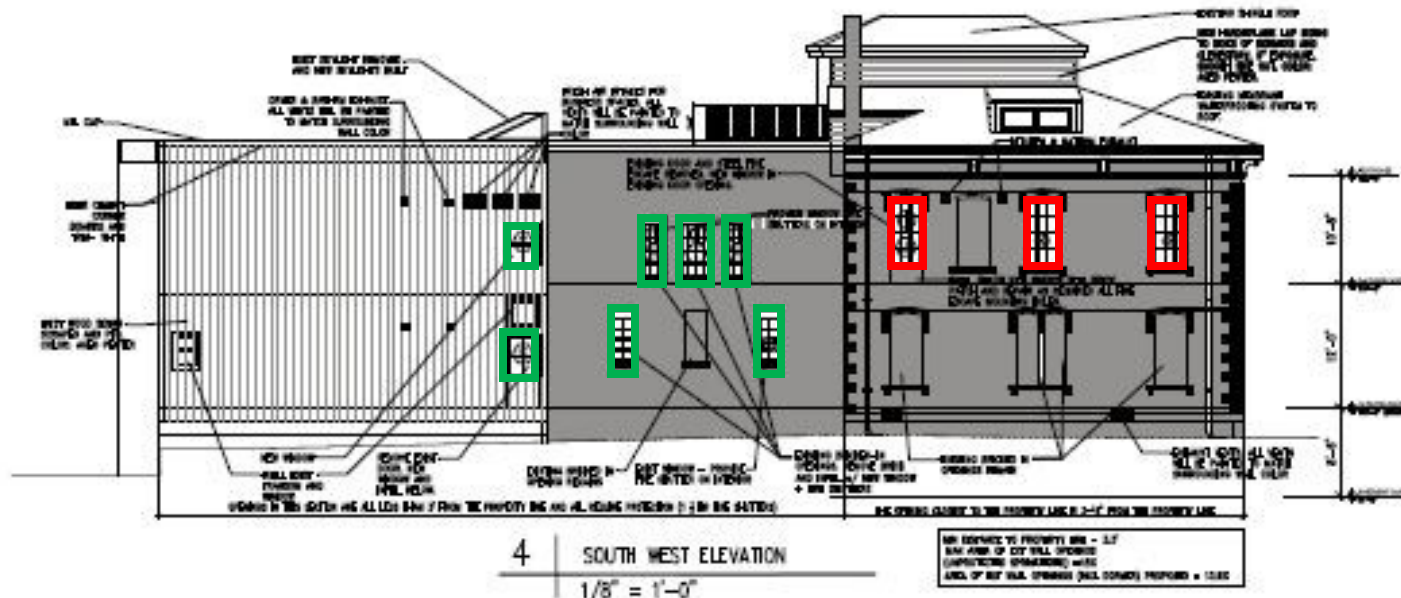

 New Sierra Pacific H3 Window

 New Sierra Pacific Historic Window

NEW SIERRA PACIFIC H3 WINDOW
NEW SIERRA PACIFIC HISTORIC WINDOW
NEW SIERRA PACIFIC H3 WINDOW
NEW SIERRA PACIFIC HISTORIC WINDOW

OWNER:
**ARCHETYPE, P.A.
ARCHITECTS**
44 Union Wharf Portland, Maine 04131
(207) 774-4333 Fax (207) 774-0266

PROJECT:
**415 CUMBERLAND
AVENUE**
PORTLAND, MAINE

DATE:
13 June 2013

SCALE:
1/8" = 1'-0"
ELEVATIONS

A2.01

Aluminum Clad Grilles

WI Grille Between Glass

CA Grille Between Glass

SDL BAR STYLE
 T = Traditional
 P = Putty
 C = Contemporary