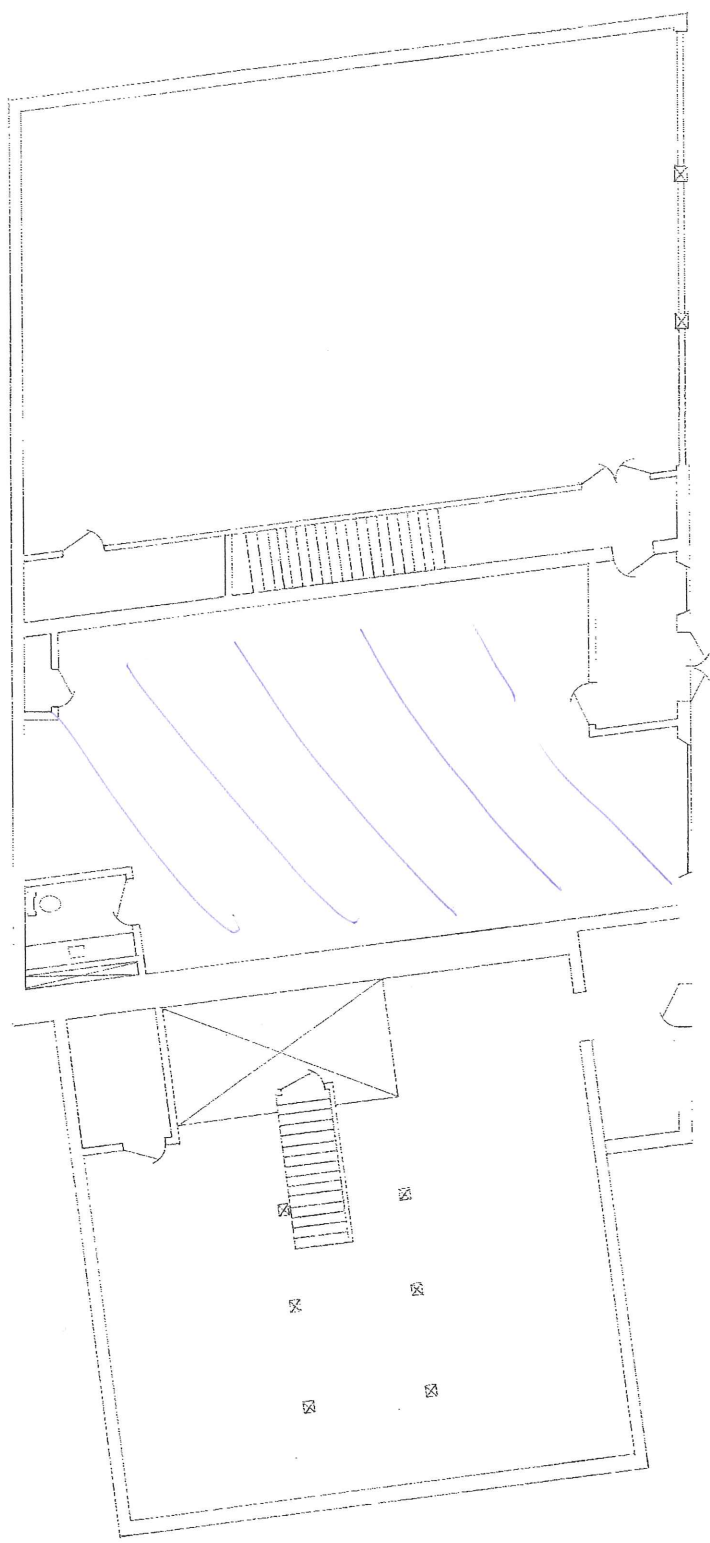

Footprint

415 CUMBERLAND AVE., PENNSYLVANIA, AMER.	
DATE: 1/1/58	PROJECT: PL 58
BY: J.S.P.	DATE: 1/1/58
BY: J.S.P.	DATE: 1/1/58
BY: J.S.P.	DATE: 1/1/58

Cumberland Ave

Forest Ave