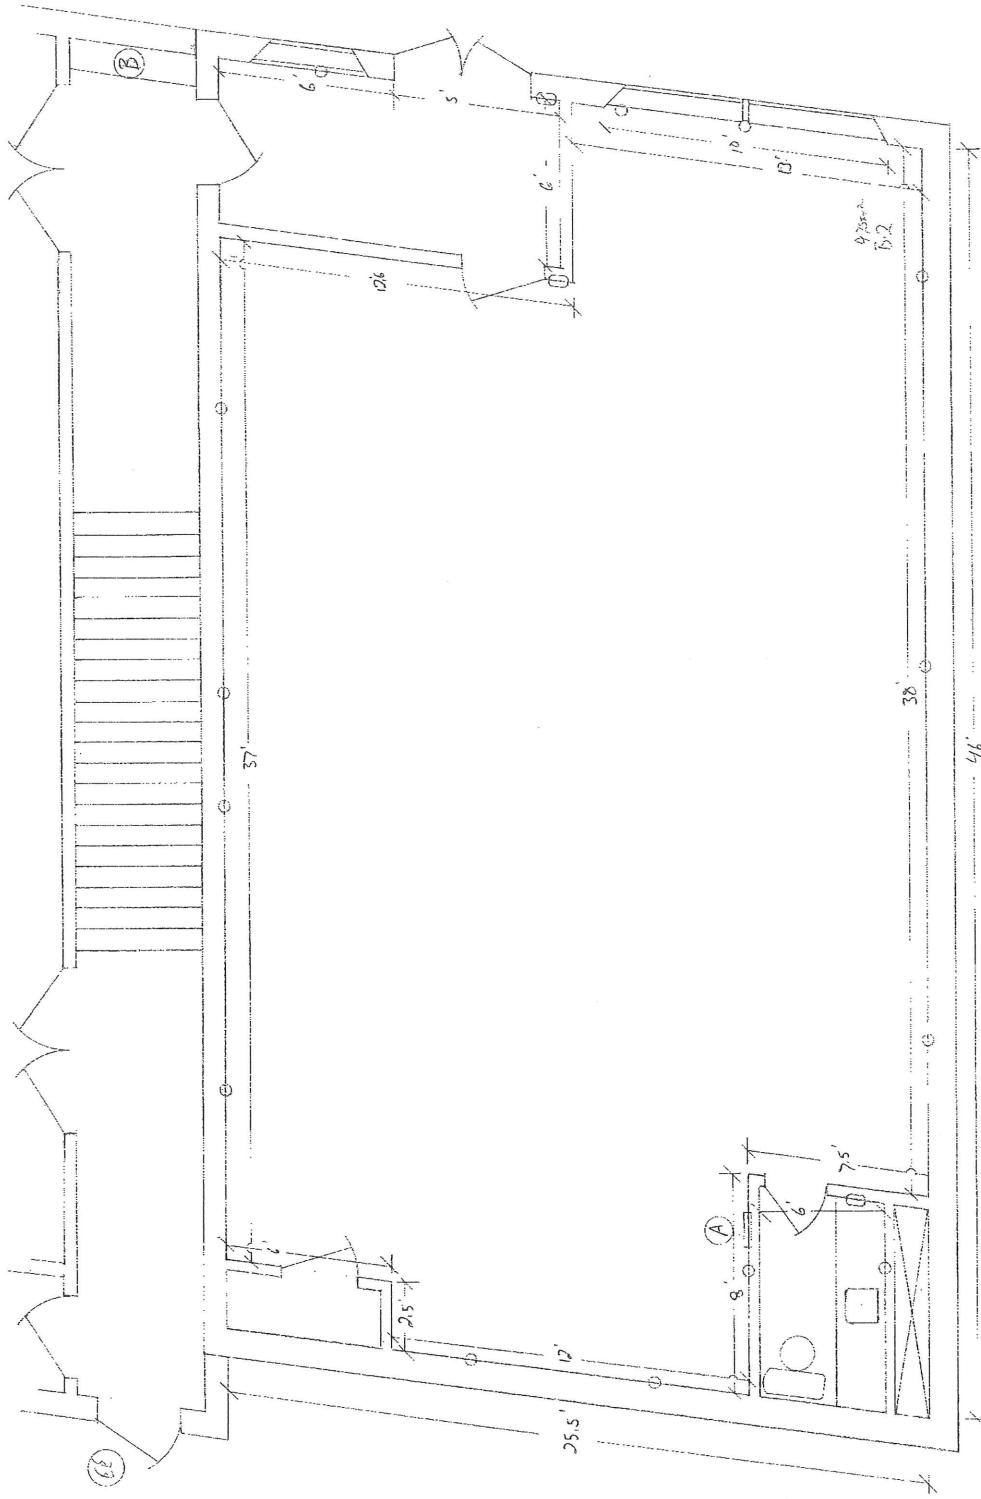

Floor Plan

Forest Ave

415 Cambridge Ave, Portland, ME 04101	
DATE	11/15/17
BY	W. J. ...
GROSS FLOOR AREA: 1775 sq. ft.	
NET FLOOR AREA: 1115 sq. ft.	

- (A) SWITCH BOX
- (B) HANGER

- ELECTRICAL OUTLET
- 1" x 6" x 8" SUBRANT
- ◇ THIRMINATOR