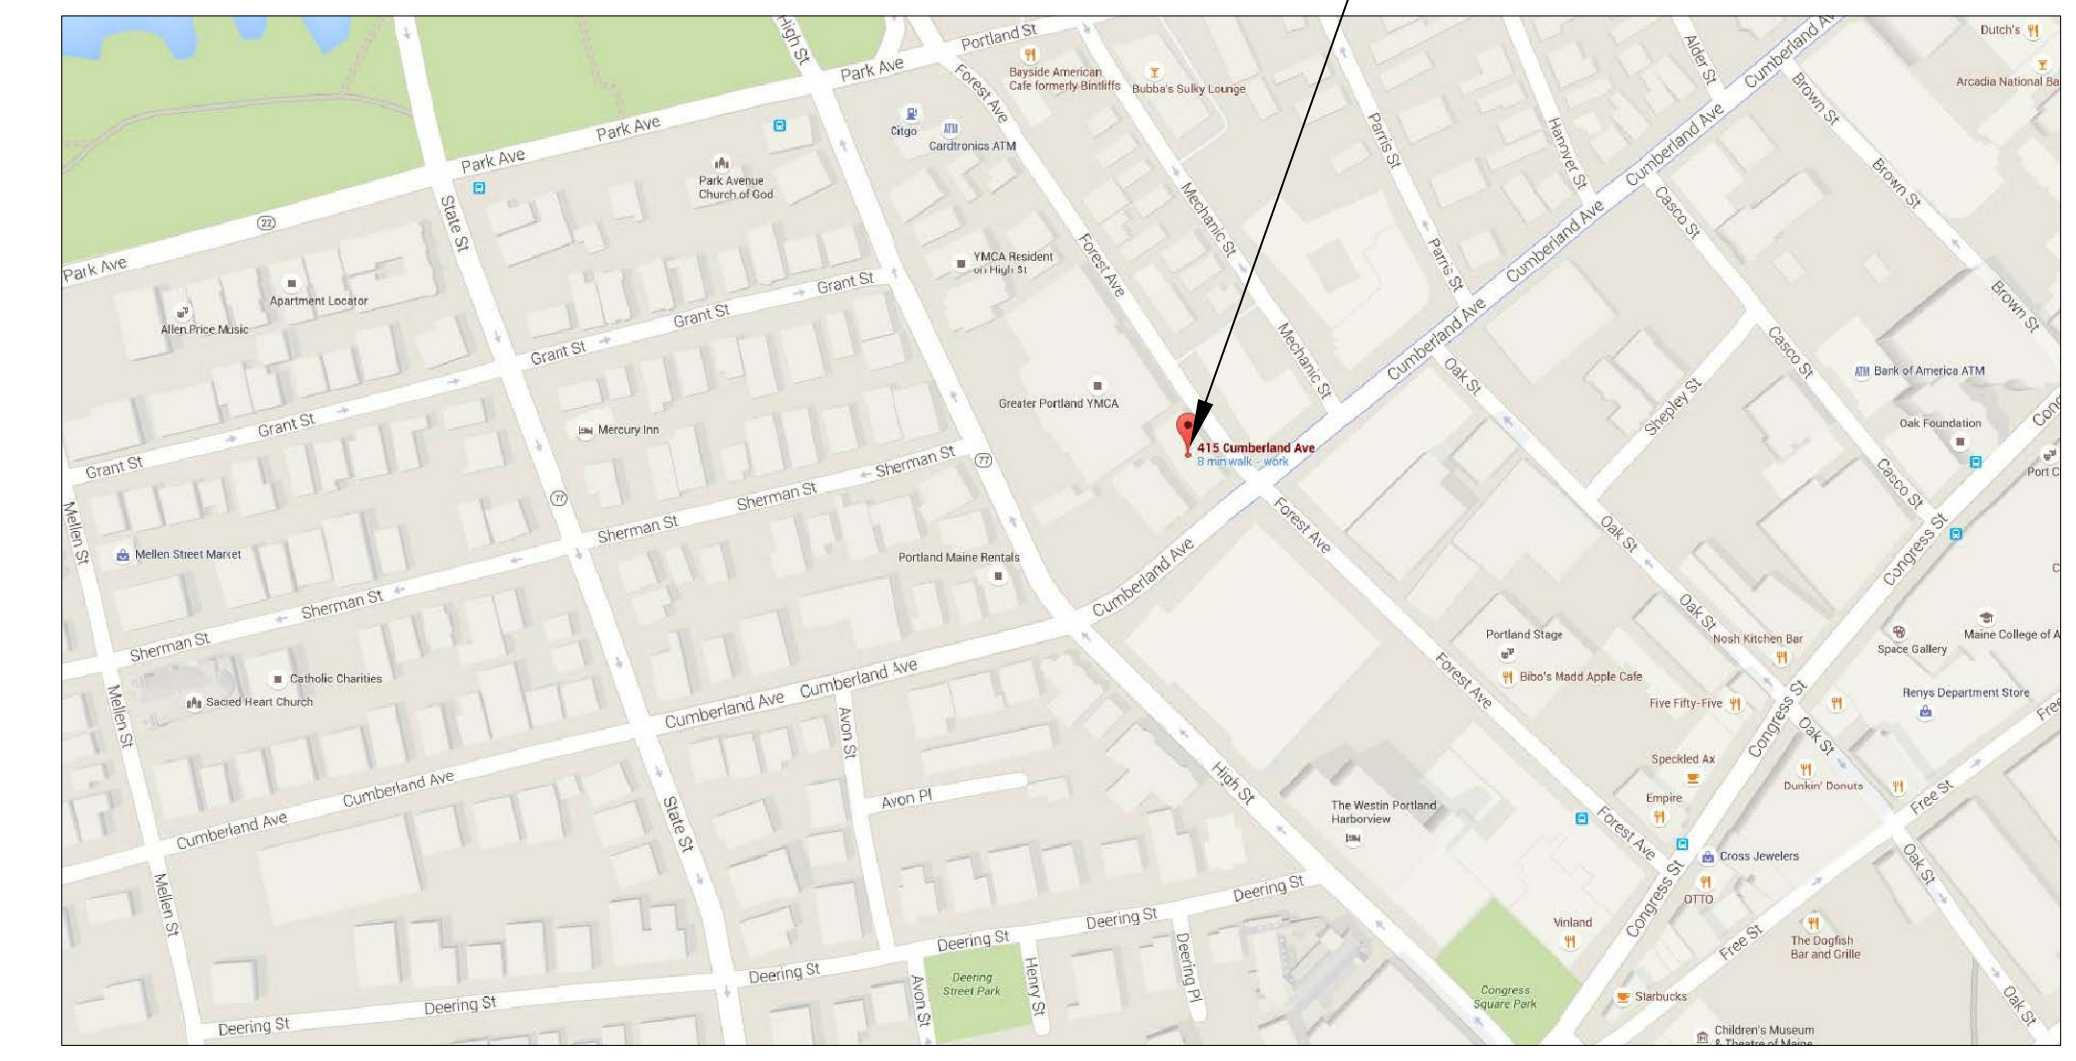

Grid North

LOCUS Map

NO.	REVISIONS	DATE
2	Plan revisions	07/14/16
3	Plan revisions	07/21/16
4	Plan revisions	07/25/16
5	Plan revisions	08/24/16

OWNER
 M & A Lowcountry Investments LLC
 415 Cumberland Avenue
 Portland, Maine 04101

PROJECT
 M & A Lowcountry Investments, LLC
 Boundary Survey
 ADDRESS: 415 Cumberland Avenue
 CITY: Portland COUNTY: Cumberland STATE: Maine

D. S. D.
 DOWNEAST SURVEYING & DEVELOPMENT
 EDWARD ELLIS, P.L.S. # 1176
 P.O. BOX 624
 CHINA WILLOWS, MAINE 04926
 (207) 866-5300
 MEMBER MAINE SOCIETY OF LAND SURVEYORS