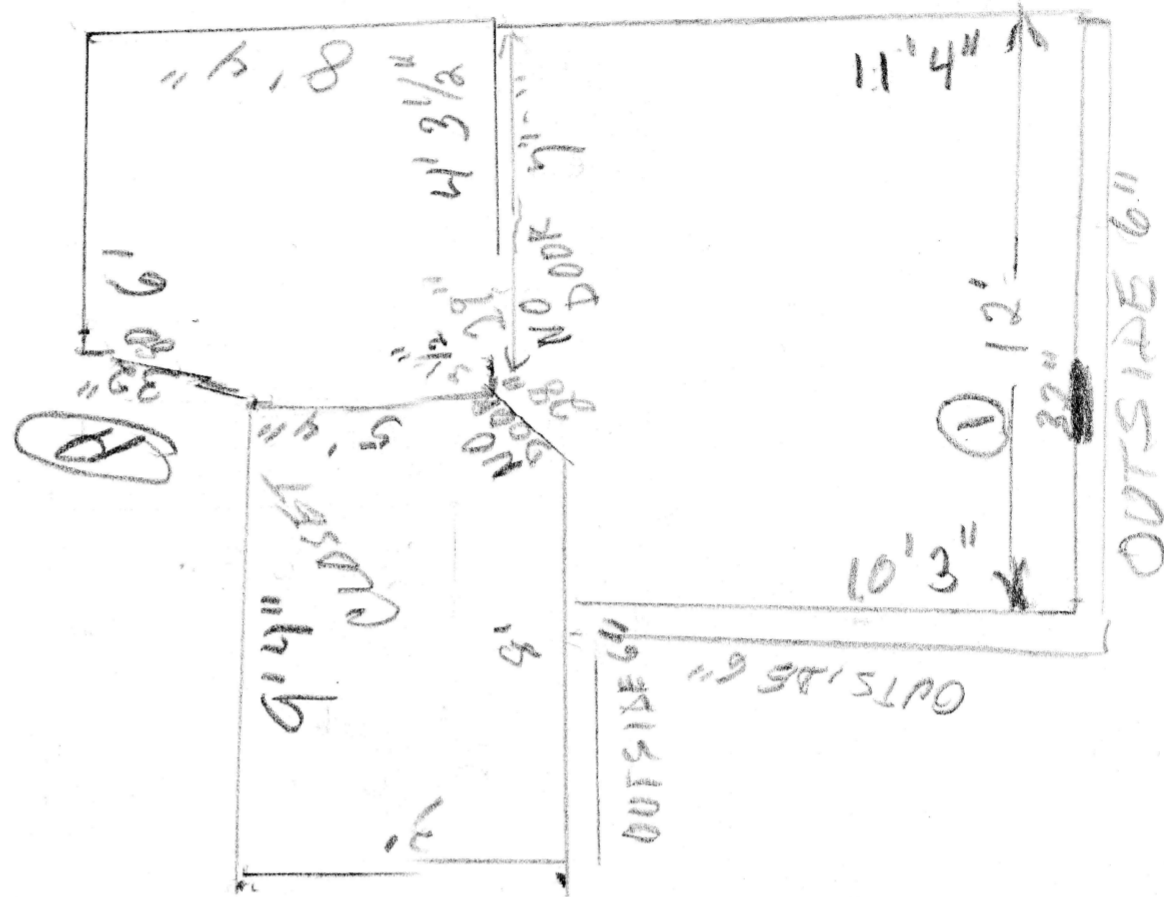

2ND FLOOR  
106 GRANT ST.  
PORTLAND MAINE

3RD FLOOR  
10 GRANT ST FRONT  
PORTLAND MAINE

LETTERS WINDOWS  
DOORS  
A 32X80 1 22X76 1 38 FLOOR

2ND 106 GRANT ST  
3RD FLOOR

DOORS	LETTERS	WINDOWS	NUMBERS		
A	32X80	1	1	30X66	2
B	30X79	2	1	30X66	
C	29X80	1	2	30X59	1
D	30X80	2	3	20X66	1
E	24X80	1	4	22X66	2
			5	22X66	
			6	34 1/2 X 66	1
			7	32 X 66	1
			8	32 X 67	1
			9	26 1/2 X 67	2
			10	26 1/2 X 67	
			11	40 1/2 X 67	1