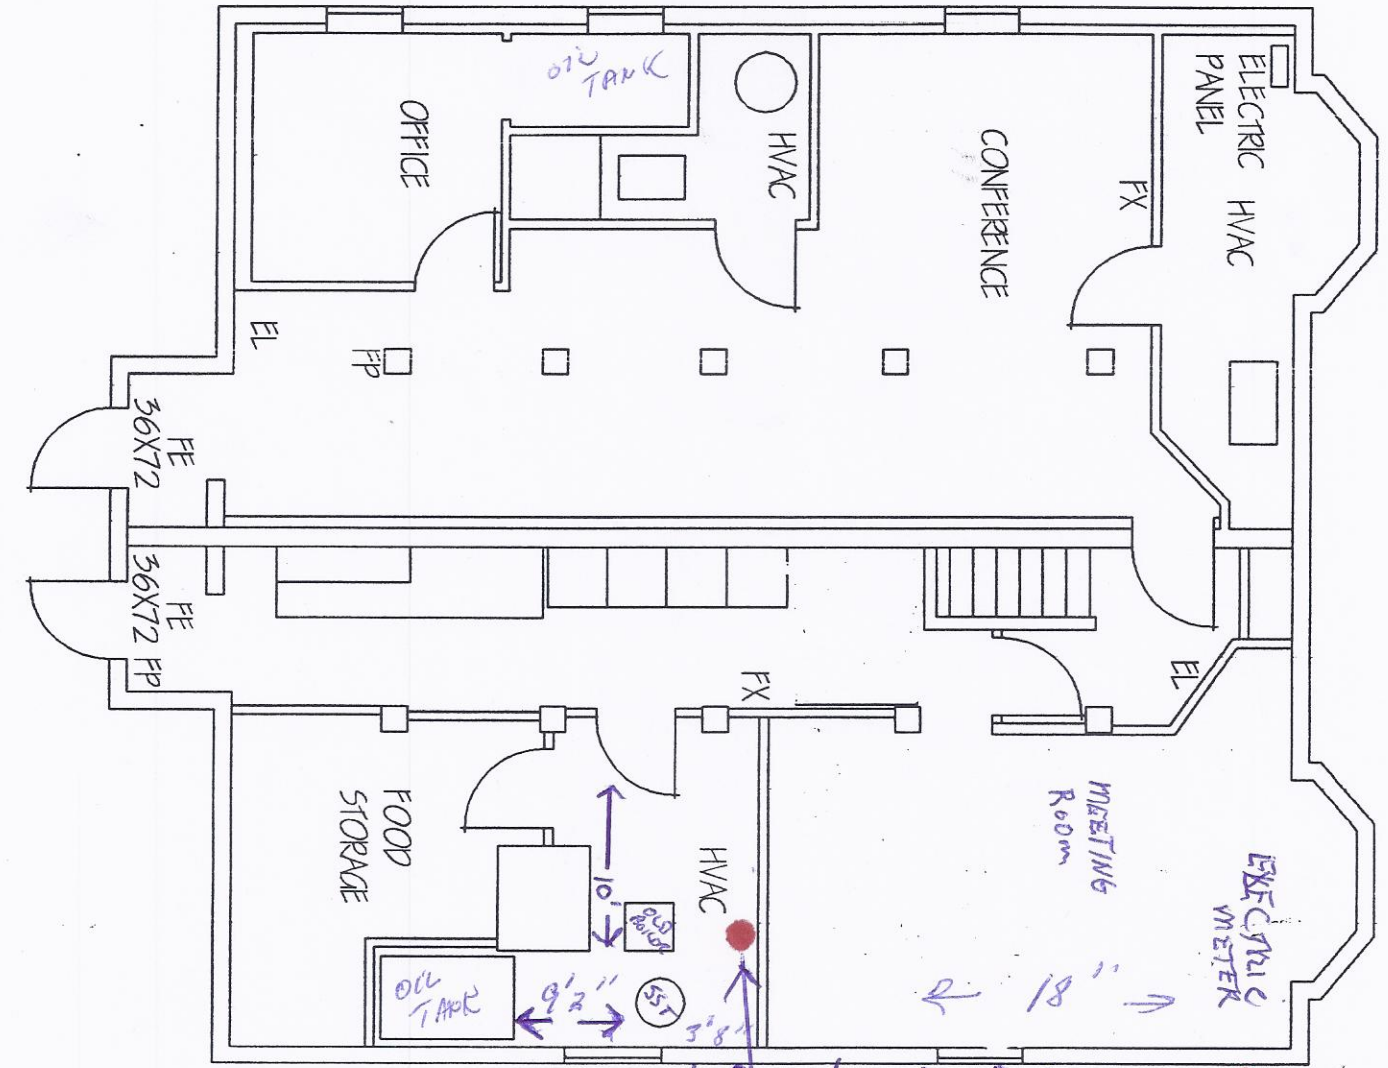

LEGEND

- FX FIRE EXTINGUISHER
- EL EMERGENCY LIGHT
- FA FIRE ALARM
- FE FIRE EXIT
- FP FIRE PULL

C1

3'10" METER FROM FLOOR

11'6"

3'0" X 3'8" WINDOW

11'5"

NEW BOILER HUNG ON GXY WALL. 3'8" TO CEILING. 1' REQ. VESD TERMINATION

9'3" CHIMNEYS

Drawn By:
 ALL R. RICHARDSON III
 P.O. BOX 553
 IMBERCK ME 04048
 207-793-6653
 rrichardson@qwill.net

PLUMBING AND ELECTRICAL