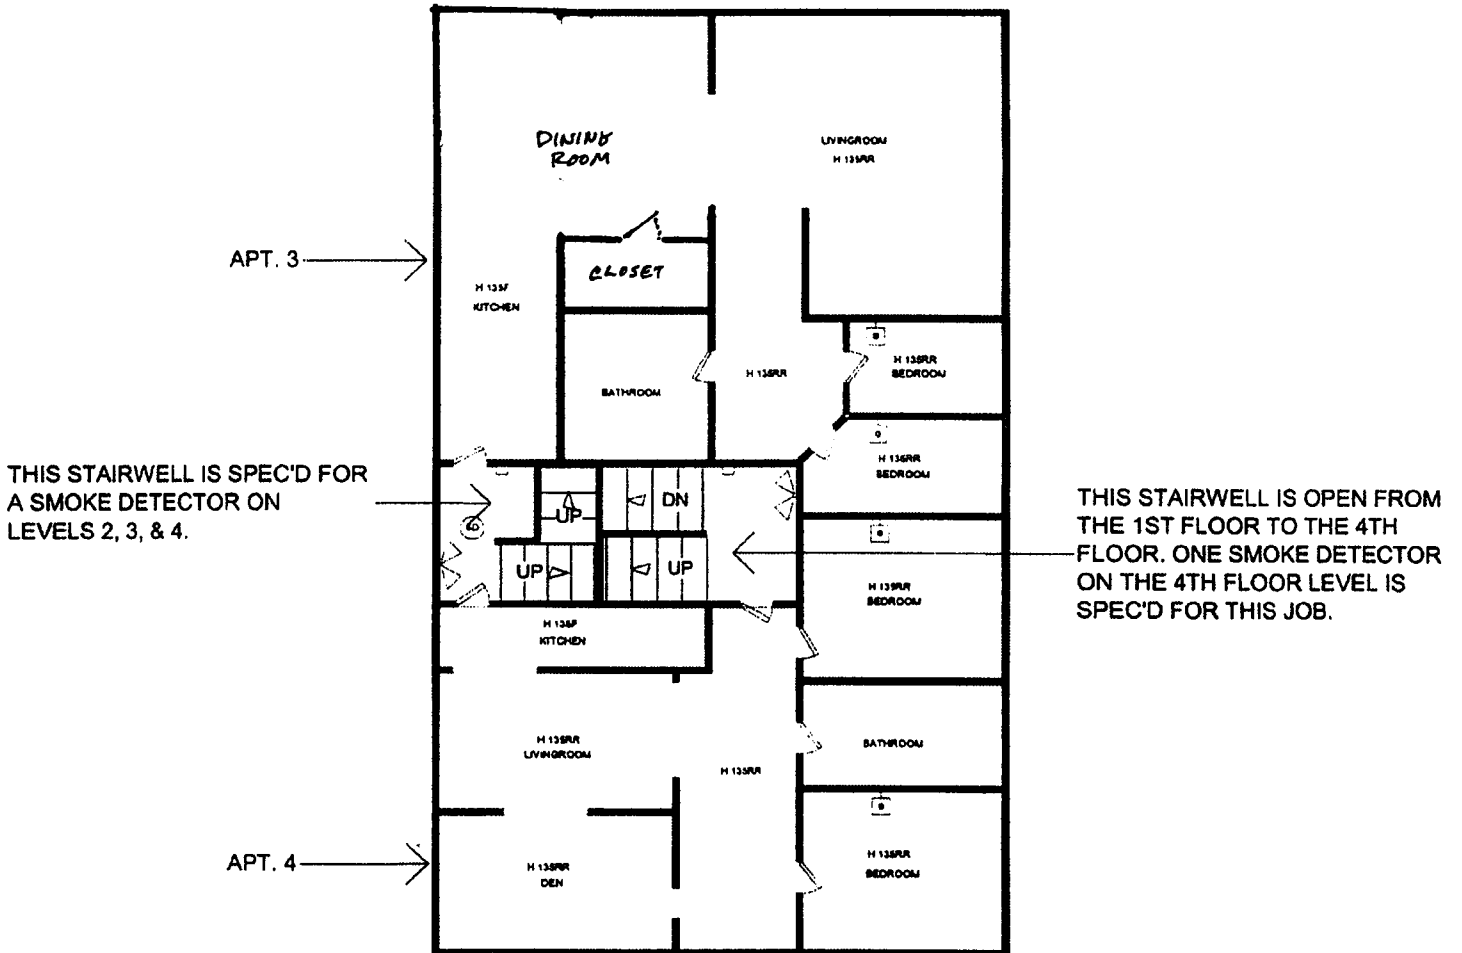

GRANT ST.

2ND FLOOR COMMON AREAS &  
APTS. 3 & 4

APT. 3 →

THIS STAIRWELL IS SPEC'D FOR  
A SMOKE DETECTOR ON  
LEVELS 2, 3, & 4.

THIS STAIRWELL IS OPEN FROM  
THE 1ST FLOOR TO THE 4TH  
FLOOR. ONE SMOKE DETECTOR  
ON THE 4TH FLOOR LEVEL IS  
SPEC'D FOR THIS JOB.