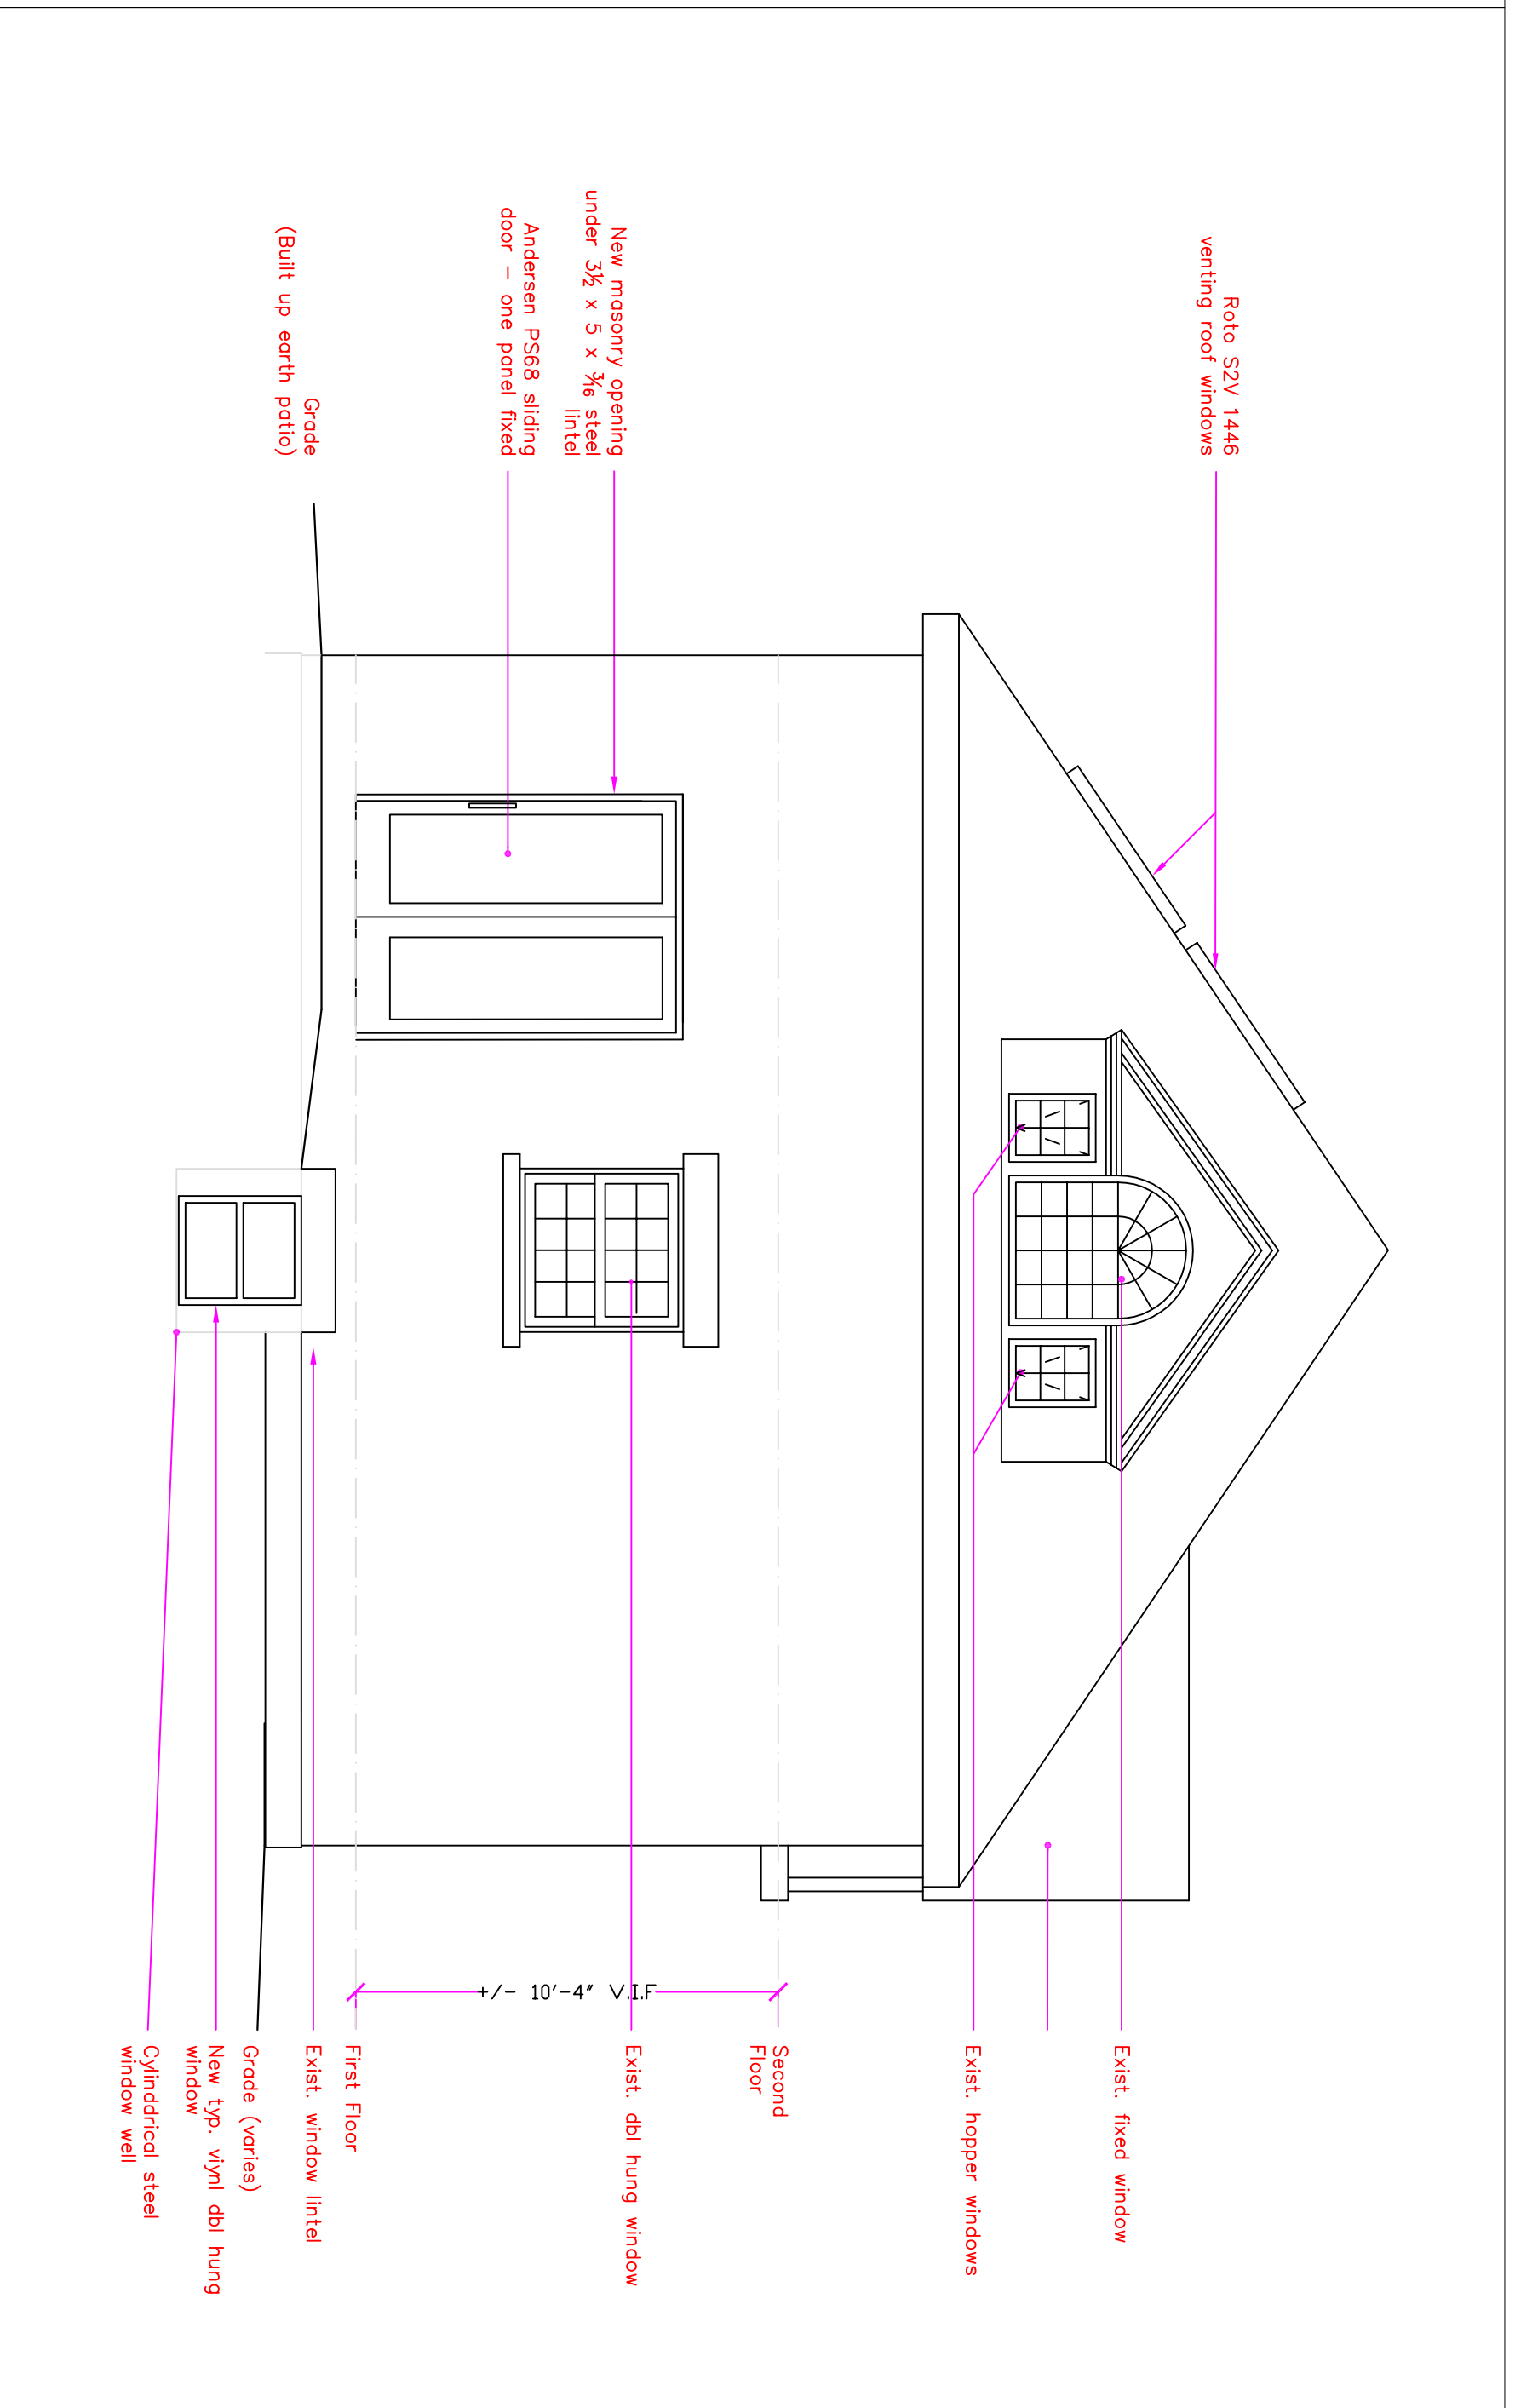

44 Park Avenue Conversion

DESIGNER:
Janine Debanne

NOTES:

TITLE:
Site Views
DATE:
2-Feb 2005
Drawing no.

A 1.2

1 SOUTH ELEVATION
1/4"=1'-0"

2 WEST ELEVATION
1/4"=1'-0"

3 NORTH ELEVATION
1/4"=1'-0"

4 EAST ELEVATION
1/4"=1'-0"