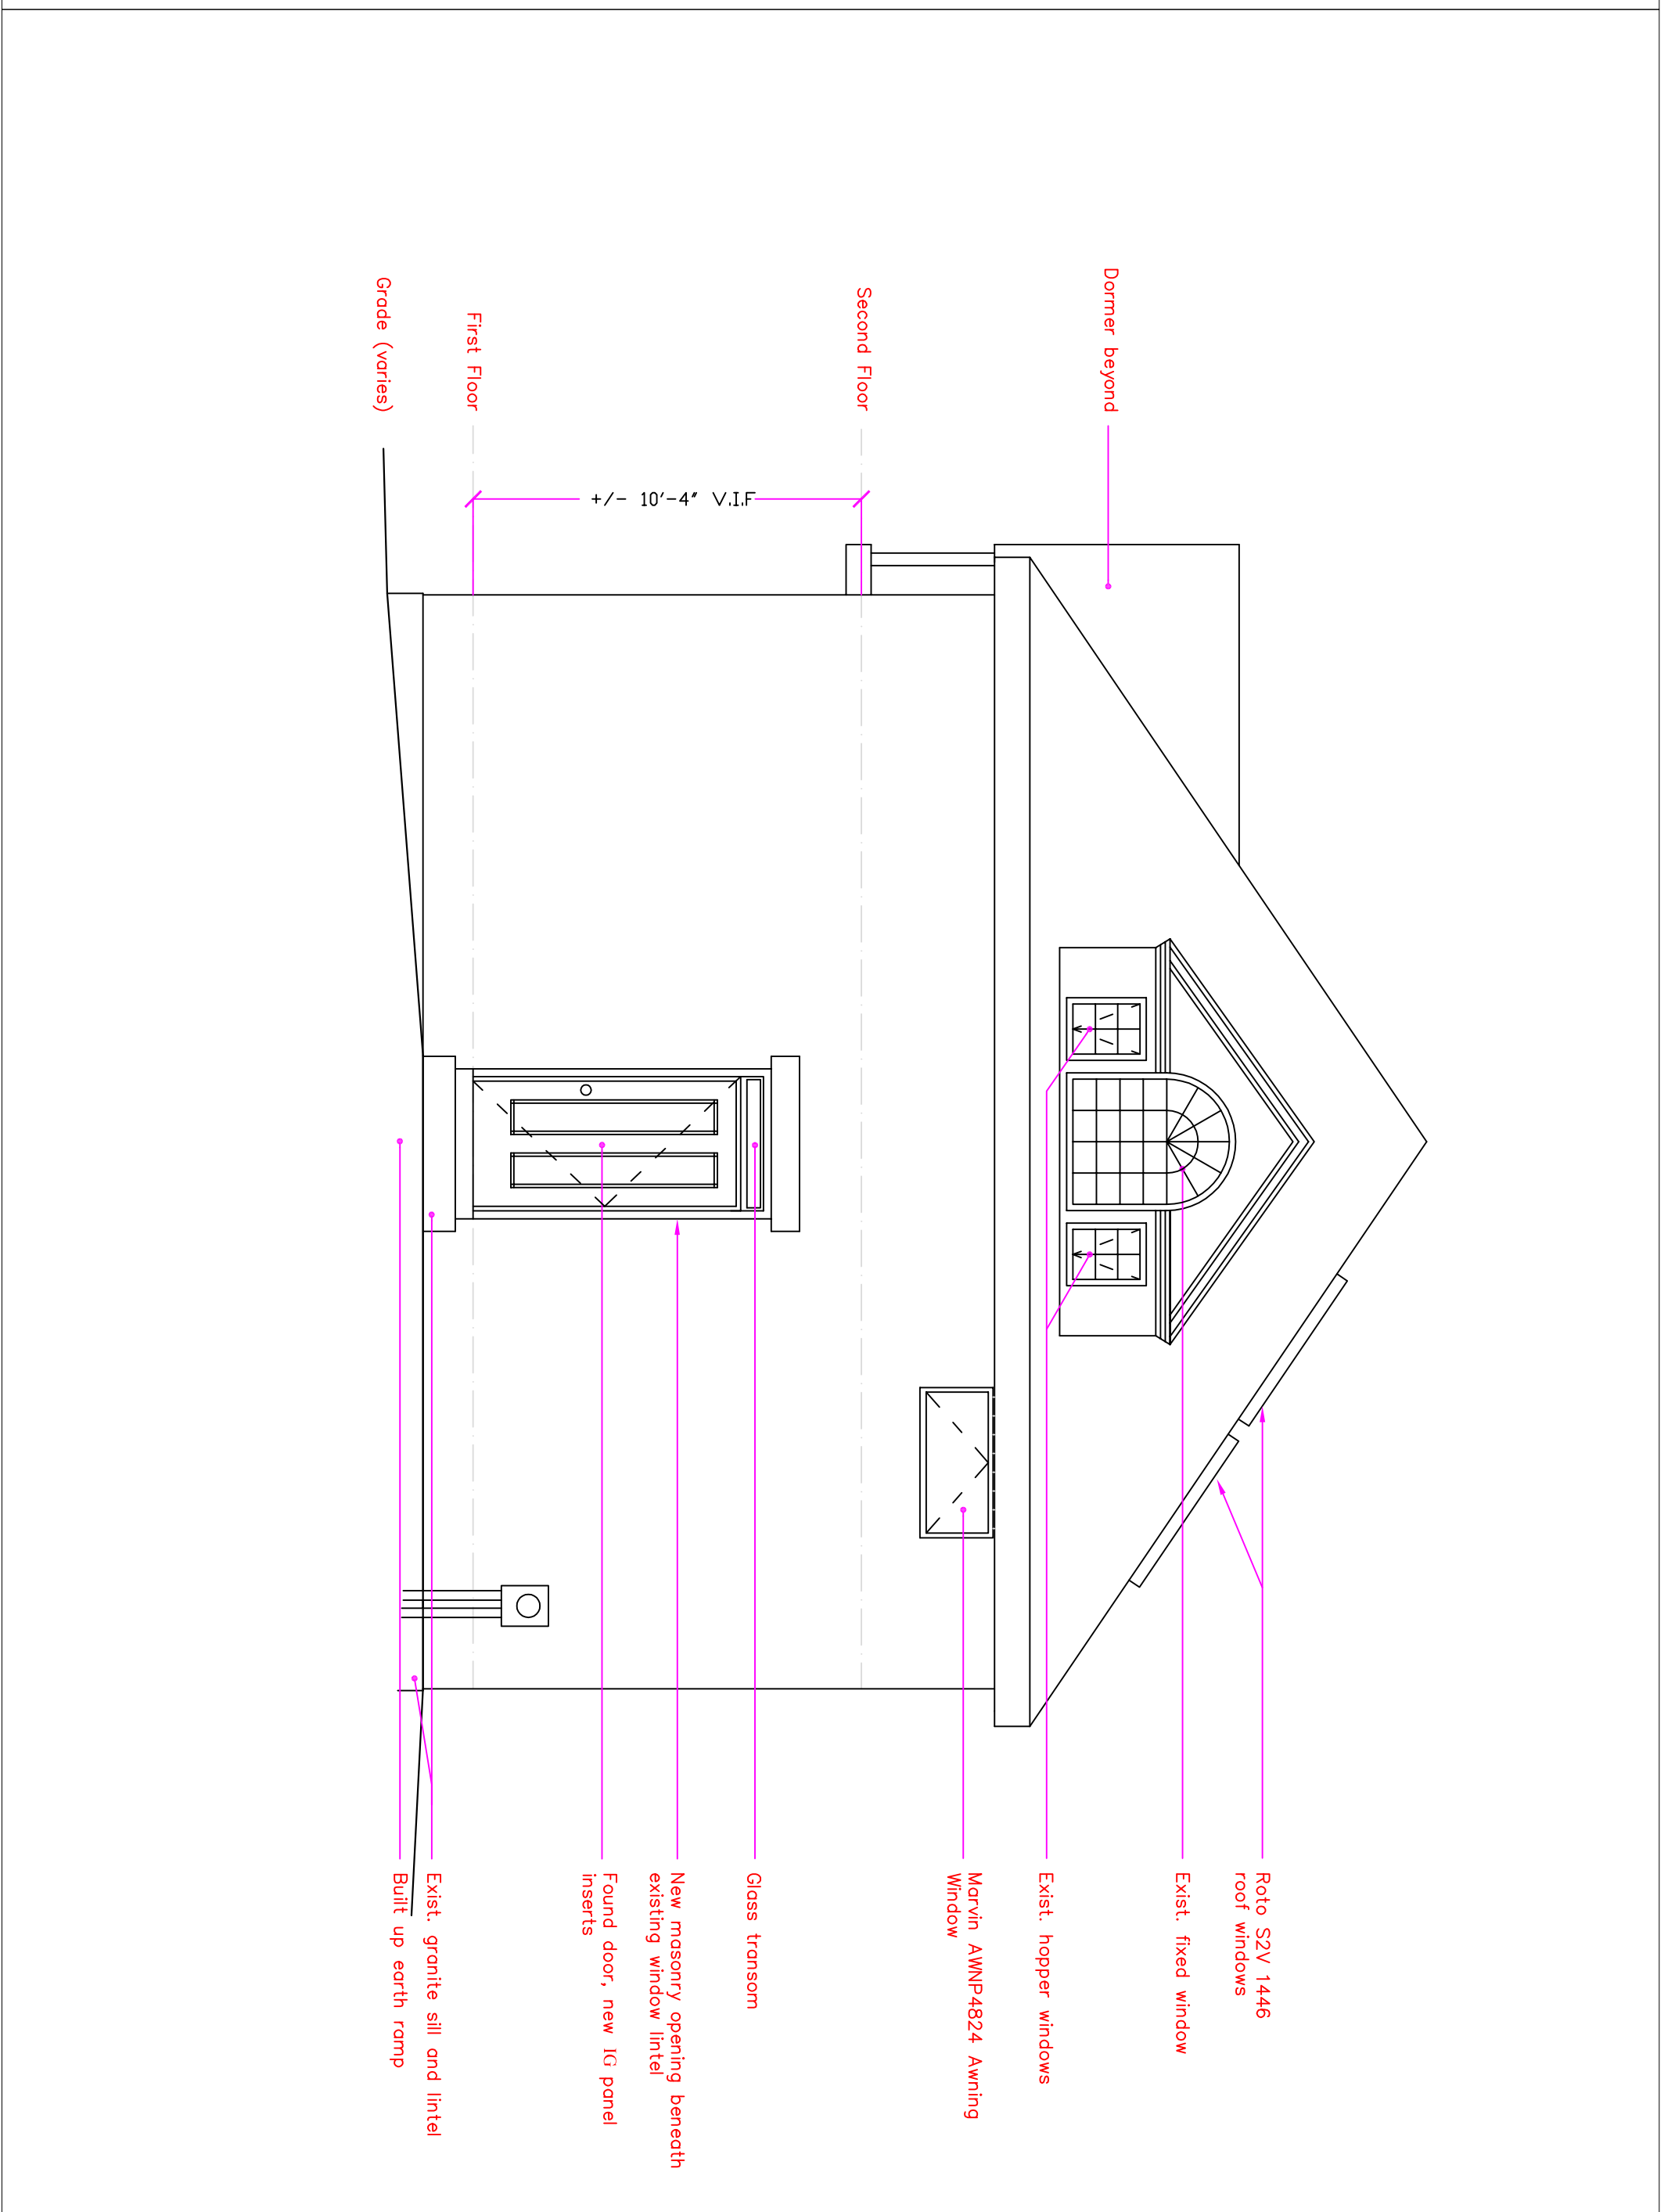

44 Park Avenue Conversion

DESIGNER:
Janine Debanne

NOTES:

TITLE:
Site Views
DATE:
2-Feb 2005
Drawing no.

A 1.2

1 SOUTH ELEVATION
1/4"=1'-0"

2 WEST ELEVATION
1/4"=1'-0"

3 NORTH ELEVATION
1/4"=1'-0"

4 EAST ELEVATION
1/4"=1'-0"