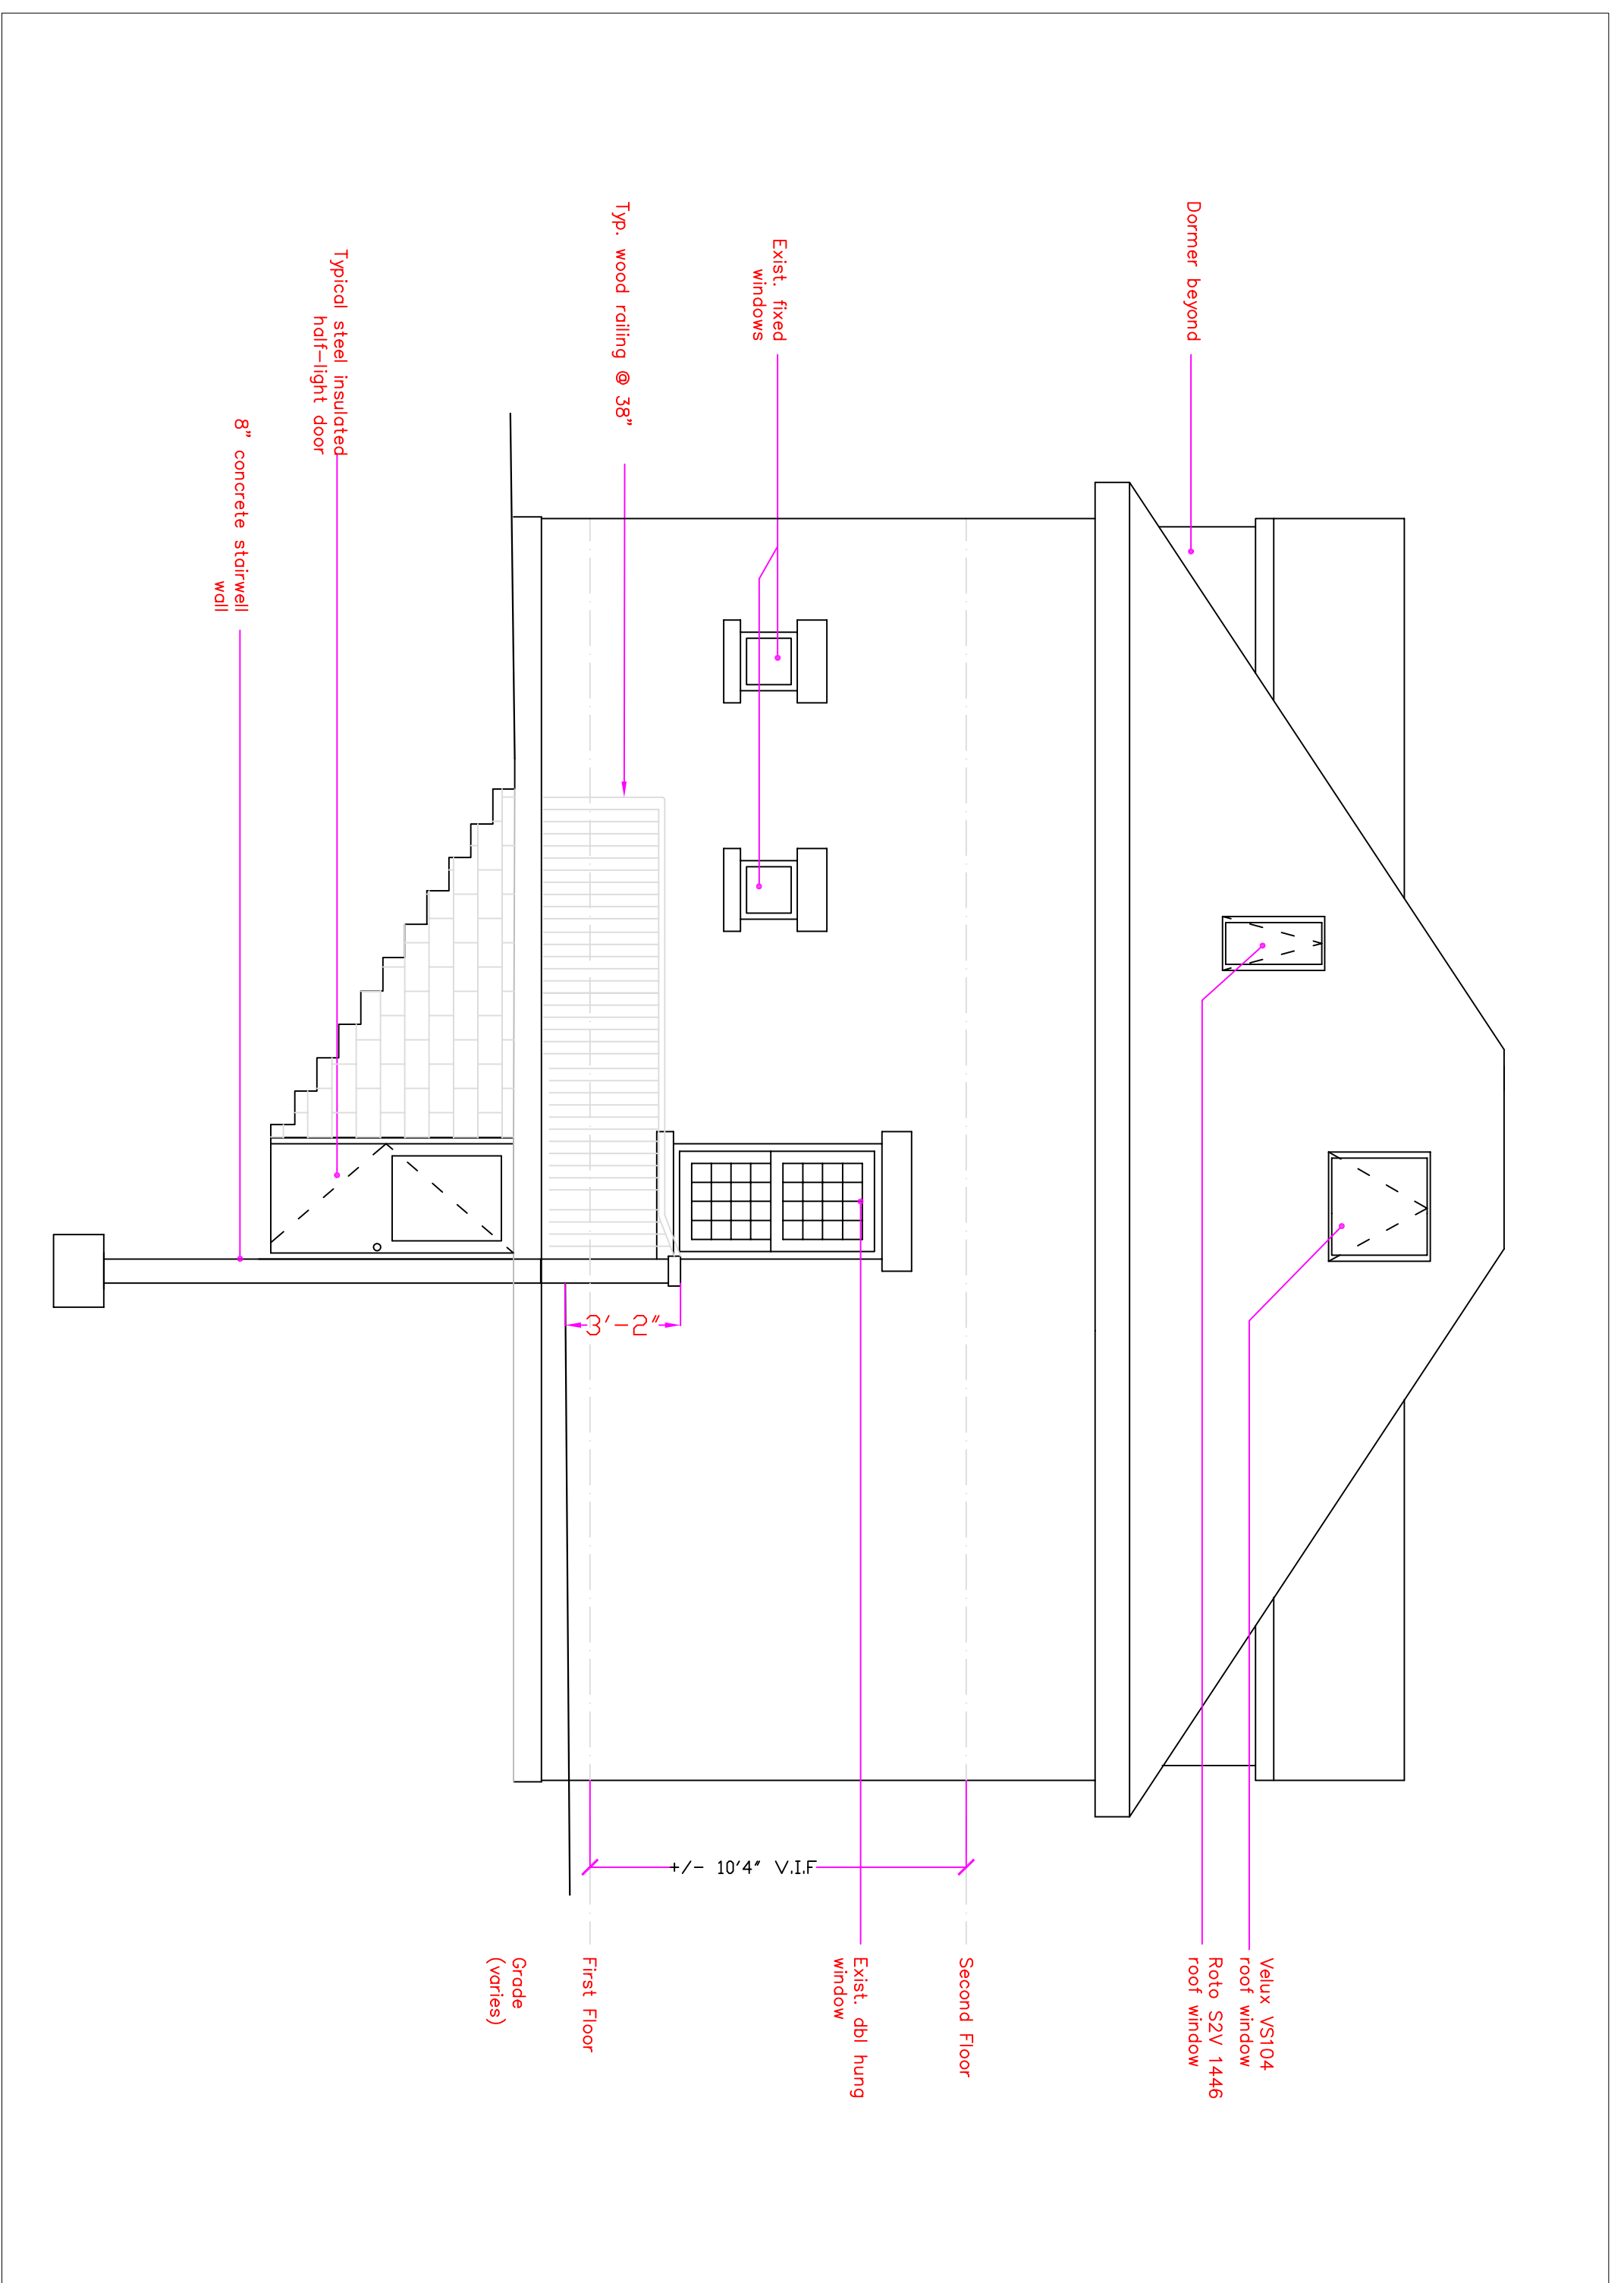

44 Park Avenue Conversion

DESIGNER:
Janine Debanne

NOTES:

TITLE:
Site Views
DATE:
2-Feb 2005
Drawing no.

A 1.2

1 SOUTH ELEVATION
1/4"=1'-0"

2 WEST ELEVATION
1/4"=1'-0"

3 NORTH ELEVATION
1/4"=1'-0"

4 EAST ELEVATION
1/4"=1'-0"