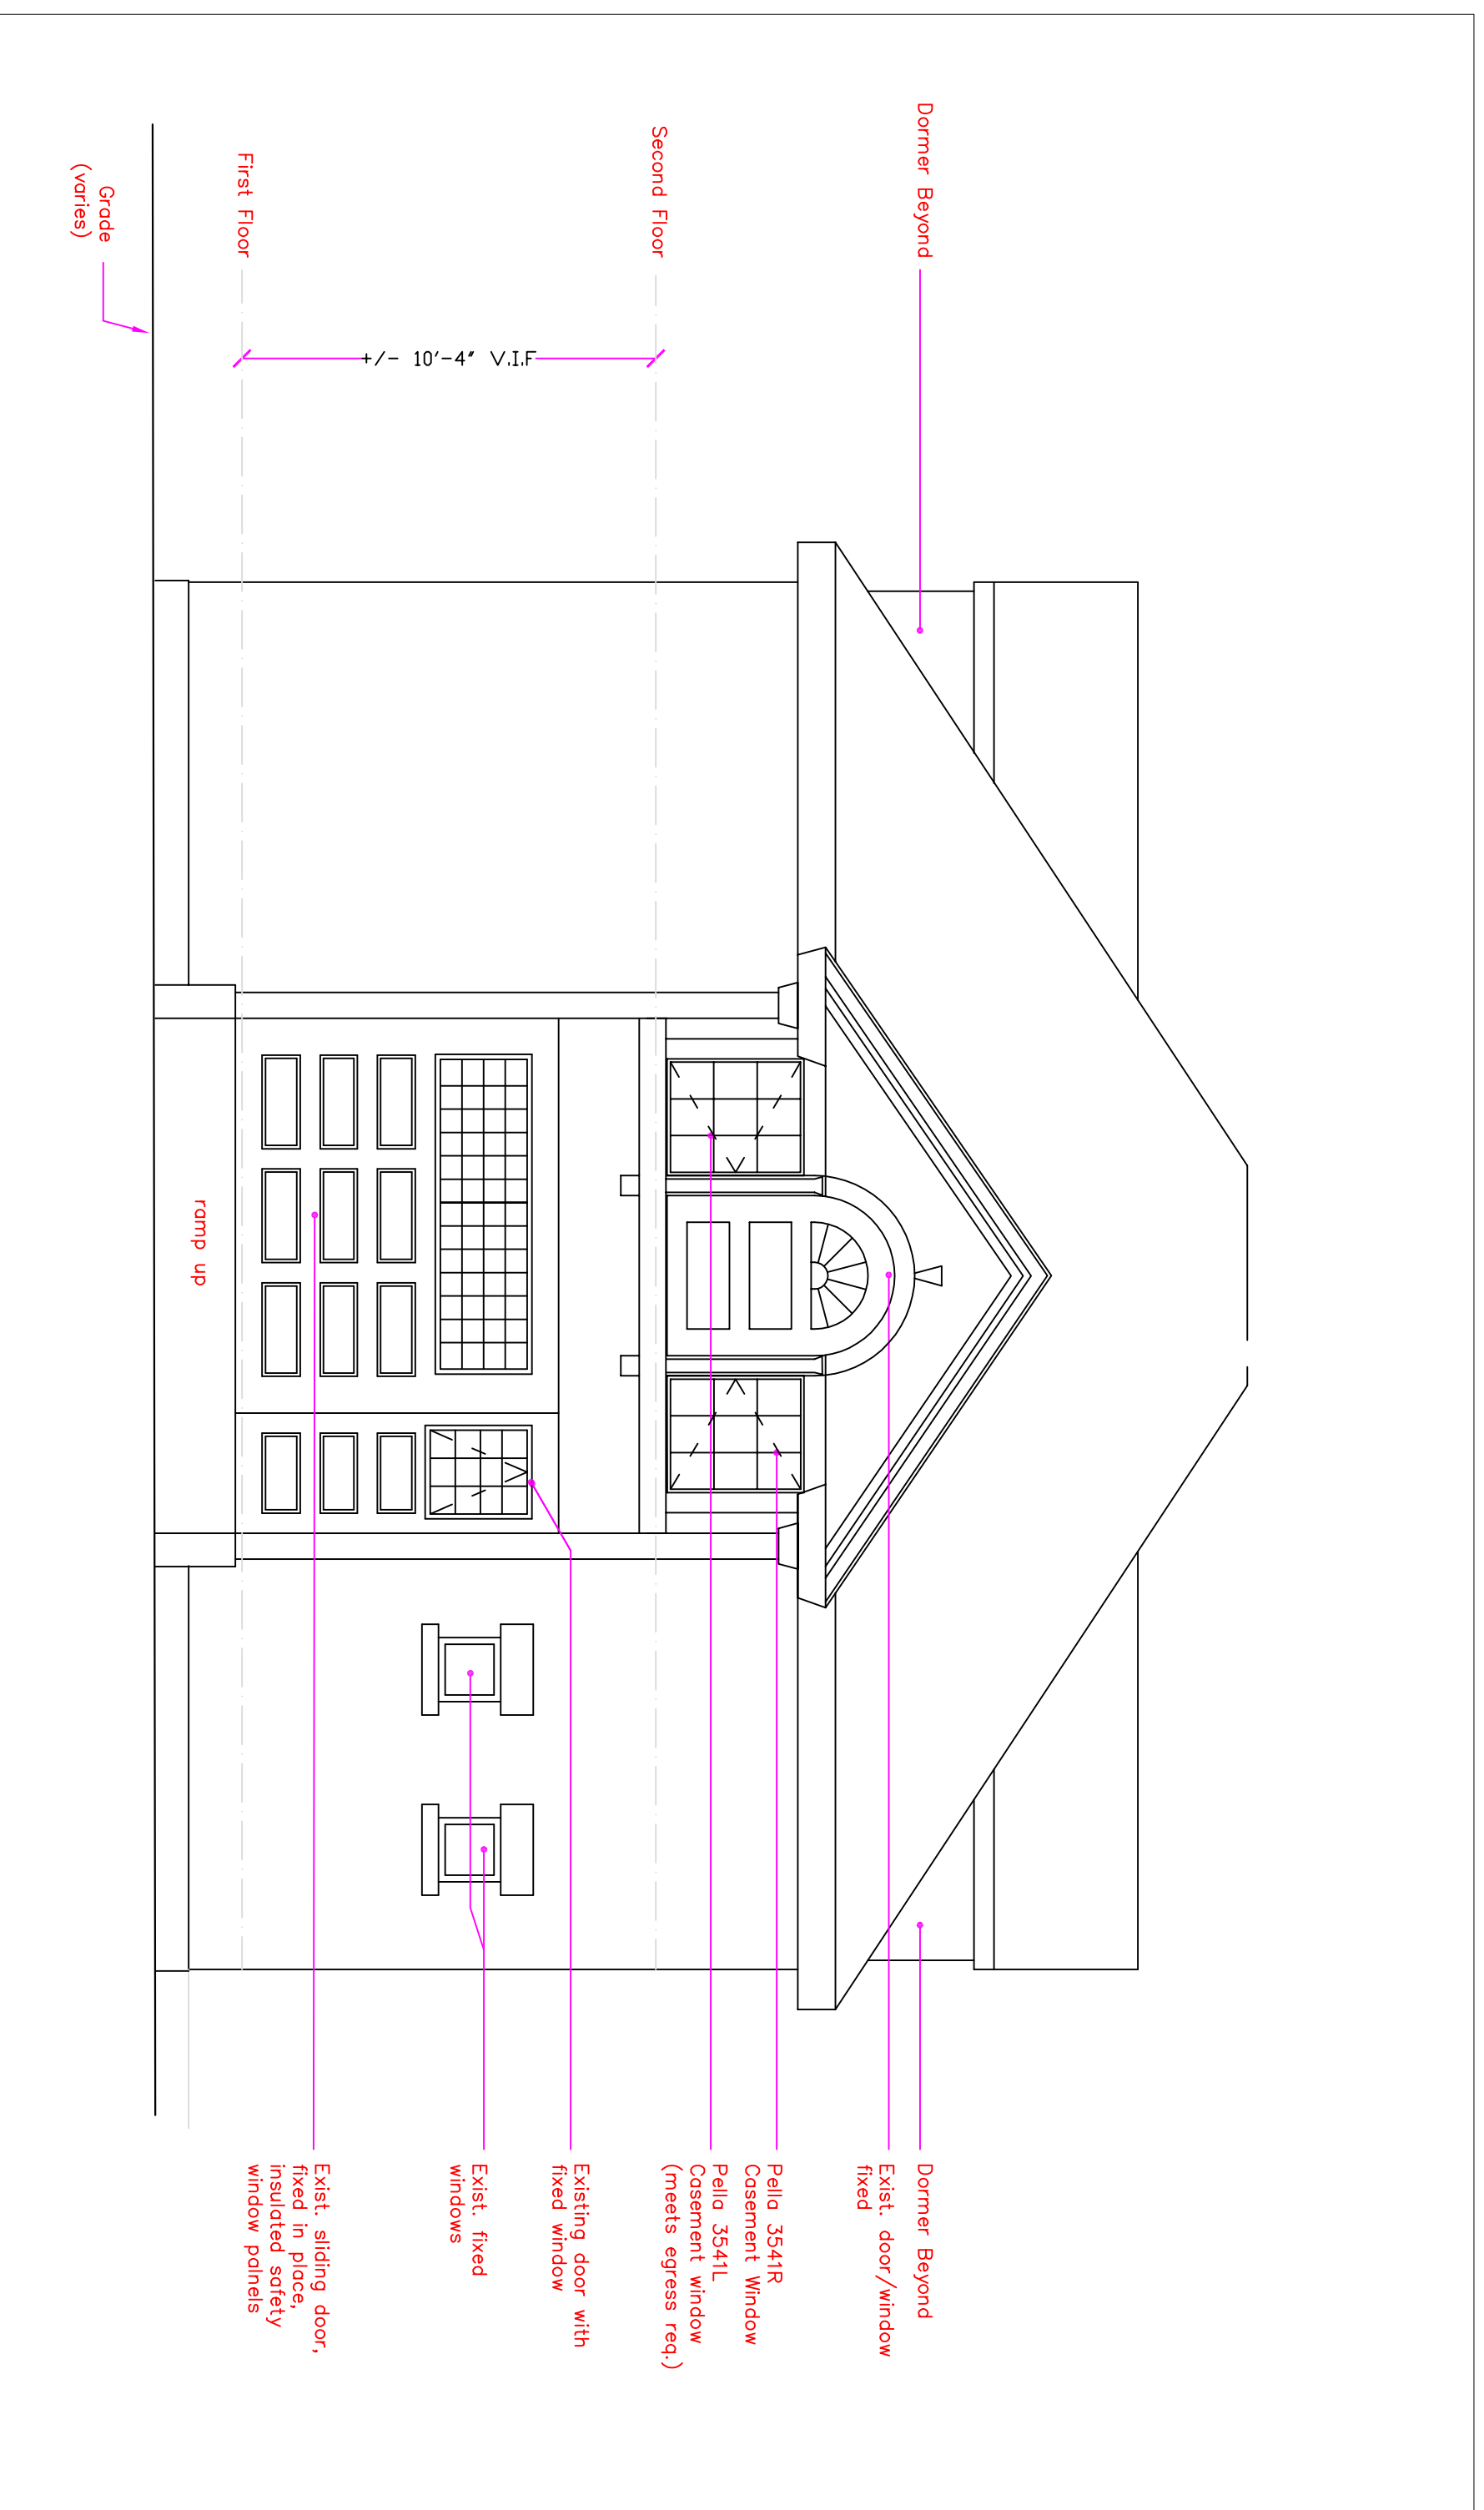

44 Park Avenue Conversion

DESIGNER:
Janine Debanne

NOTES:

TITLE:
Site Views
DATE:
2-Feb 2005
Drawing no.

A 1.2

1 SOUTH ELEVATION
1/4"=1'-0"

2 WEST ELEVATION
1/4"=1'-0"

3 NORTH ELEVATION
1/4"=1'-0"

4 EAST ELEVATION
1/4"=1'-0"