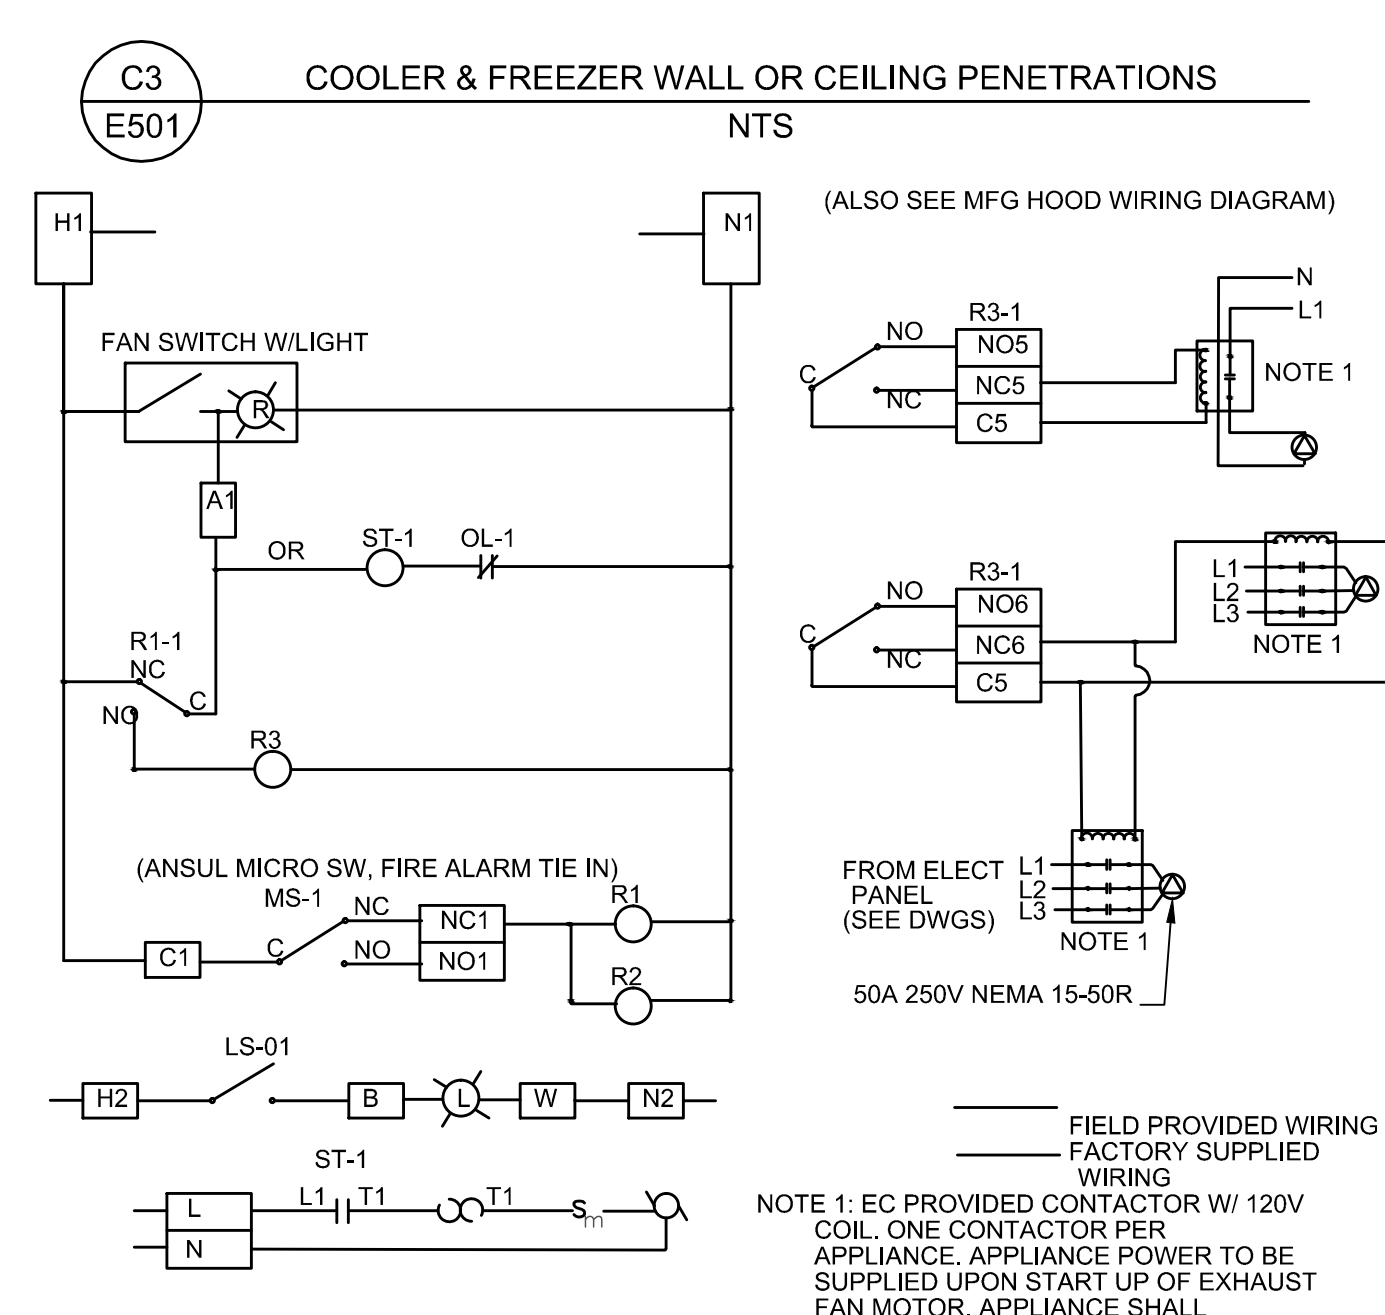

ALL LIGHT FIXTURES TO BE PURCHASED BY E.C. THROUGH CED/GILMAN ELECTRIC SUPPLY  
AT NATIONAL ACCOUNT PRICE. CONTACT REGGIE BEATON -888-676-7788

LIGHTING FIXTURE SCHEDULE							
TYPE	MANUFACTURER	CATALOG NUMBER	STYLE/FINISH	DIFFUSER	MOUNTING	LAMPS *	REMARKS
F1	LITHONIA	C 2 32 MVOLT GEB101S	4' 2 LAMP FLUORESCENT	OPEN	SURFACE MOUNT AS NOTED IN SECTION	2 - F32T8/9P35	ELECTRONIC BALLAST PER SPEC PROVIDE W/PLASTIC LAMP SLEEVES
F3	LITHONIA	2GT-332-A12 MVOLT	2x4-3 LAMP FLUORESCENT	A12 ACRYLIC	CEILING RECESSED	3-SYLVANIA OCTRON XPS FO32-835-XPS-ECO	MVOLT (1) ELECTRONIC BALLAST PER SPEC
F11	LITHONIA	DMW-2-32-MVOLT	4' 2 LAMP FLUORESCENT	LENS	SURFACE MTD. IN COOLERS	2-SYLVANIA OCTRON XPS FO32-835-XPS-ECO	MVOLT (0' STARTING TEMP) OSRAM ELECTRONIC BALLAST
F26	HOLOPHANE	ICS04YTS042YF12 ICSBRCKTSET	4' 2 LAMP FLUORESCENT	OPEN	AIRCRAFT CABLE HUNG @12' AFF	2-SYLVANIA OCTRON XPS FO32-835-XPS-ECO	MVOLT (1.2 BALLAST FACTOR) ELECTRONIC BALLAST PER SPEC PROVIDE W/PLASTIC LAMP SLEEVES
F27	HOLOPHANE	ICS08YTS045YF22-TLW ICSBRCKTSET	8' 4 LAMP FLUORESCENT	OPEN	AIRCRAFT CABLE HUNG @12' AFF	4-SYLVANIA OCTRON XPS FO32-835-XPS-ECO	MVOLT (1.2 BALLAST FACTOR) ELECTRONIC BALLAST PER SPEC PROVIDE W/PLASTIC LAMP SLEEVES
F77	LITHONIA	2PM3-G-8-232-12LS-MVOLT	2x4 2 LAMP FLUORESCENT	PARABOLIC	CEILING RECESSED	2-SYLVANIA OCTRON XPS FO32-835-XPS-ECO	MVOLT ELECTRONIC BALLAST PER SPEC
F77A	LITHONIA	2PM3X-217.6LS-MVOLT	2x2 2 LAMP FLUORESCENT	PARABOLIC	CEILING SUSPENDED	2-SYLVANIA OCTRON XPS FO17-835-XPS-ECO	MVOLT ELECTRONIC BALLAST PER SPEC SUSPEND INDEPENDENTLY WITH AIR CRAFT CABLE - BOTTOM TO MATCH HEIGHT OF TRELLIS
T2	ELECTRALED	TLC-15-S-07-DD	TRACK HEAD	DIFFUSED 25 DEGREE	TRACK MOUNT W/ NOKIA 3 CKT ADAPTER	LED 2700K	120 VOLT LED DISPLAY LIGHT WITH SILVER FINISH TO MATCH EXISTING
T3	CON-TECH	CTL2838N-35 P	SUSPENDED TRACK	OPEN GIMBAL	ATTACH TRACK TO DEEP UNISTRUT PAINTED WHITE SUSPEND AT 15'-0" WITH THREADED ROD THREADED ROD PAINTED TO MATCH DECK	20W ACUTY ALSP 38 1200L LED PAR38 LAMP 2700° K CCT 120V	USE 120V CON. TIE ON L1 SERIES WHITE SINGLE CIRCUIT TRACK
L1	LITHONIA	VAP 56LED 5YM MVOLT	LED SURFACE	LENS	CEILING MOUNT FREEZER	59W LED INCLUDED W/ FIXTURE	MVOLT
P1	BASELITE	CSP1444LED1STC-ST**	DECORATIVE PENDANT	WHITE SHADE	SUSPEND TO 8'-4" AFF TO BOTTOM OF FIXTURE COORDINATE WITH CEILING	10W LED	120V