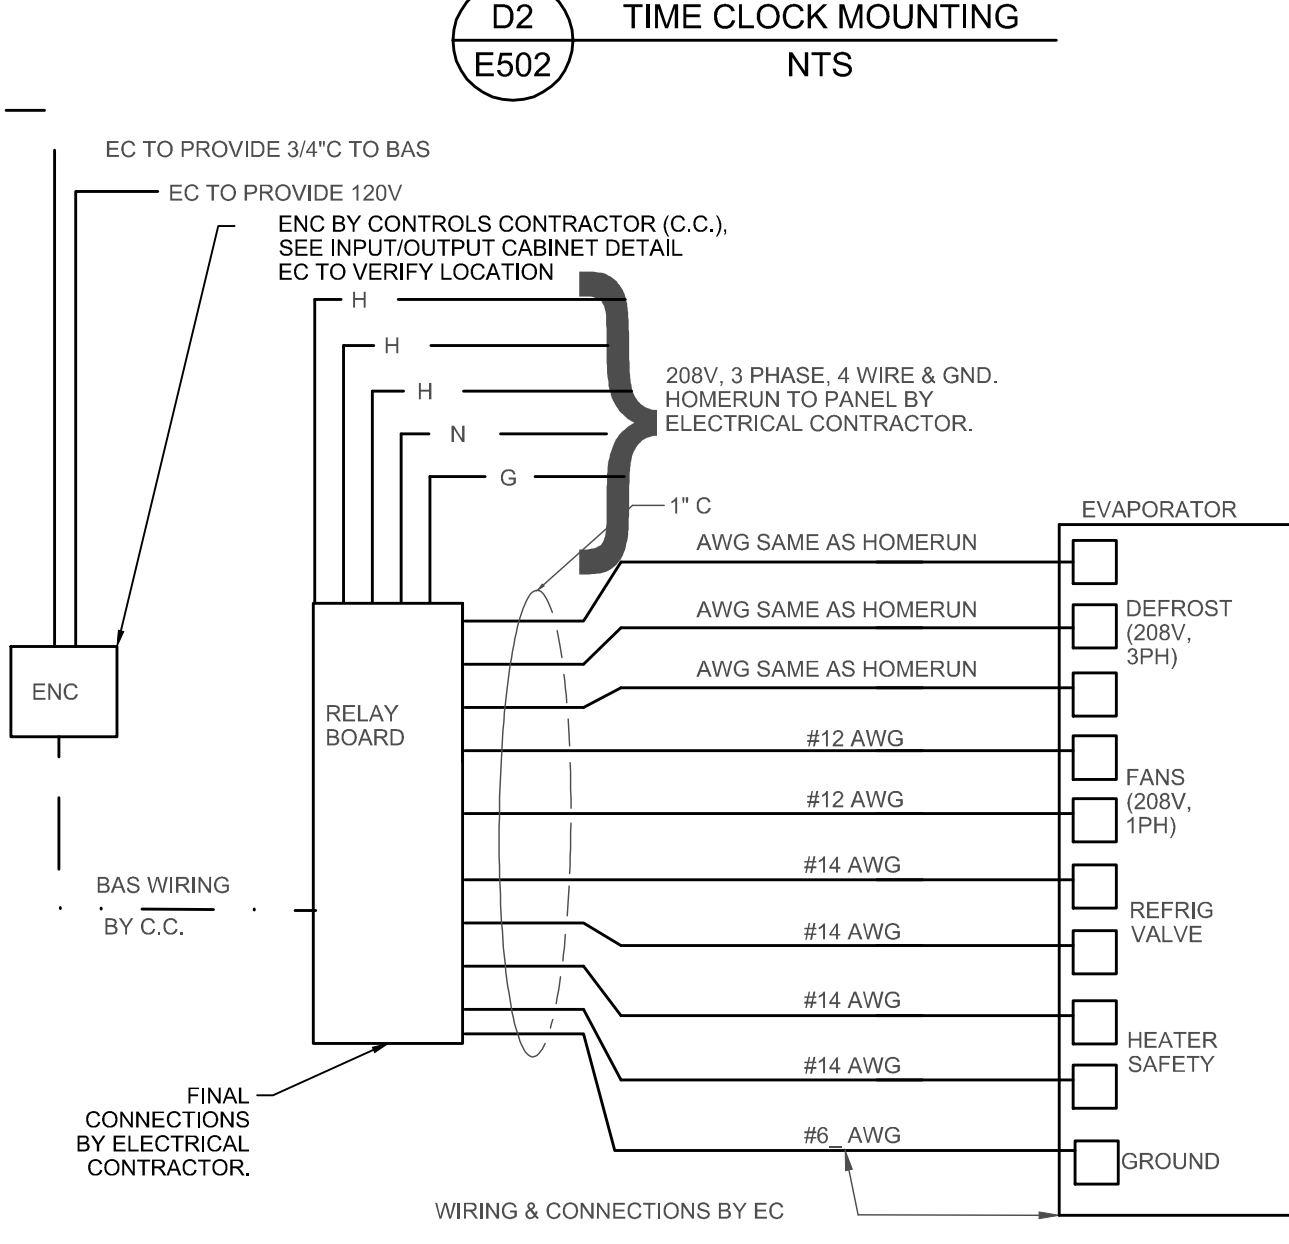

ALL LIGHT FIXTURES TO BE PURCHASED BY E.C. THROUGH CED/GILMAN ELECTRIC SUPPLY  
AT NATIONAL ACCOUNT PRICE. CONTACT REGGIE BEATON -888-676-7788

LIGHTING FIXTURE SCHEDULE							
TYPE	MANUFACTURER	CATALOG NUMBER	STYLE/FINISH	DIFFUSER	MOUNTING	LAMPS *	REMARKS
F1	LITHONIA	C 2 32 MVOLT GEB101S	4' 2 LAMP FLUORESCENT	OPEN	SURFACE MOUNT AS NOTED IN SECTION	2 - F32T8/9P35	ELECTRONIC BALLAST PER SPEC PROVIDE W/PLASTIC LAMP SLEEVES
F3	LITHONIA	2GT-332-A12 MVOLT	2x4-3 LAMP FLUORESCENT	A12 ACRYLIC	CEILING RECESSED	3-SYLVANIA OCTRON XPS FO32-835-XPS-ECO	MVOLT (1) ELECTRONIC BALLAST PER SPEC
F11	LITHONIA	DMW-2-32-MVOLT	4' 2 LAMP FLUORESCENT	LENS	SURFACE MTD. IN COOLERS	2-SYLVANIA OCTRON XPS FO32-835-XPS-ECO	MVOLT (0' STARTING TEMP) OSRAM ELECTRONIC BALLAST
F26	HOLOPHANE	ICS04YTS042YF12 ICSBRCKTSET	4' 2 LAMP FLUORESCENT	OPEN	AIRCRAFT CABLE HUNG @12' AFF	2-SYLVANIA OCTRON XPS FO32-835-XPS-ECO	MVOLT (1.2 BALLAST FACTOR) ELECTRONIC BALLAST PER SPEC PROVIDE W/PLASTIC LAMP SLEEVES
F27	HOLOPHANE	ICS08YTS045YF22-TLW ICSBRCKTSET	8' 4 LAMP FLUORESCENT	OPEN	AIRCRAFT CABLE HUNG @12' AFF	4-SYLVANIA OCTRON XPS FO32-835-XPS-ECO	MVOLT (1.2 BALLAST FACTOR) ELECTRONIC BALLAST PER SPEC PROVIDE W/PLASTIC LAMP SLEEVES
F77	LITHONIA	2PM3-G-8-232-12LS-MVOLT	2x4 2 LAMP FLUORESCENT	PARABOLIC	CEILING RECESSED	2-SYLVANIA OCTRON XPS FO32-835-XPS-ECO	MVOLT ELECTRONIC BALLAST PER SPEC
F77A	LITHONIA	2PM3X-217.6LS-MVOLT	2x2 2 LAMP FLUORESCENT	PARABOLIC	CEILING SUSPENDED	2-SYLVANIA OCTRON XPS FO17-835-XPS-ECO	MVOLT ELECTRONIC BALLAST PER SPEC SUSPEND INDEPENDENTLY WITH AIR CRAFT CABLE - BOTTOM TO MATCH HEIGHT OF TRELLIS
T2	ELECTRALED	TLC-15-S-07-DD	TRACK HEAD	DIFFUSED 25 DEGREE	TRACK MOUNT W/ NOKIA 3 CKT ADAPTER	LED 2700K	120 VOLT LED DISPLAY LIGHT WITH SILVER FINISH TO MATCH EXISTING
T3	CON-TECH	CTL2838N-35 P	SUSPENDED TRACK	OPEN GIMBAL	ATTACH TRACK TO DEEP UNISTRUT PAINTED WHITE SUSPEND AT 15'-0" WITH THREADED ROD THREADED ROD PAINTED TO MATCH DECK	20W ACUTY ALSP 38 1200L LED PAR38 LAMP 2700° K CCT 120V	USE 120V CON. TIE ON L1 SERIES WHITE SINGLE CIRCUIT TRACK
L1	LITHONIA	VAP 56LED 5YM MVOLT	LED SURFACE	LENS	CEILING MOUNT FREEZER	59W LED INCLUDED W/ FIXTURE	MVOLT
P1	BASELITE	CSP1444LED1STC-ST**	DECORATIVE PENDANT	WHITE SHADE	SUSPEND TO 8'-4" AFF TO BOTTOM OF FIXTURE COORDINATE WITH CEILING	10W LED	120V