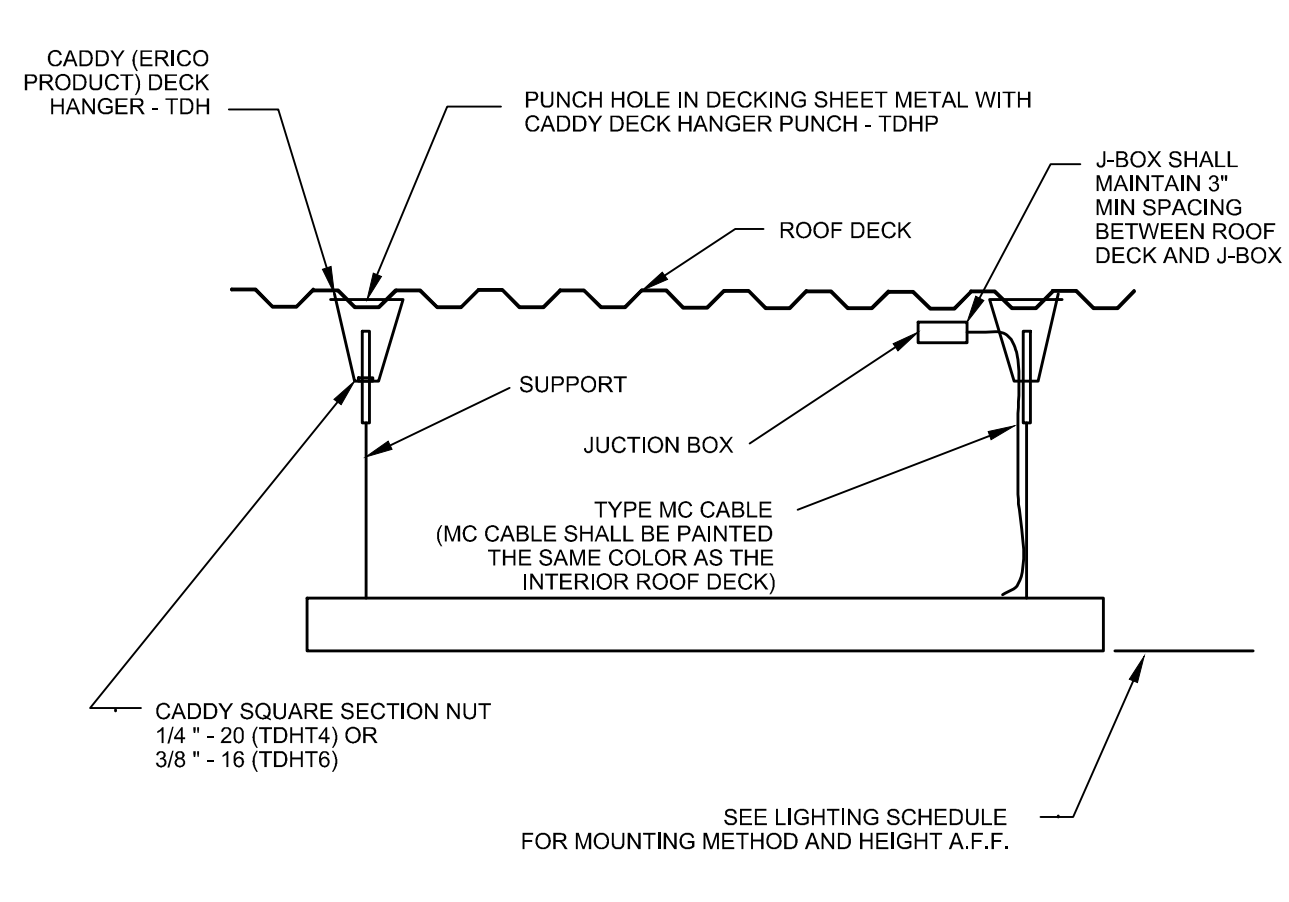

ALL LIGHT FIXTURES TO BE PURCHASED BY E.C. THROUGH CED/GILMAN ELECTRIC SUPPLY  
AT NATIONAL ACCOUNT PRICE. CONTACT REGGIE BEATON -888-676-7788

LIGHTING FIXTURE SCHEDULE							
TYPE	MANUFACTURER	CATALOG NUMBER	STYLE/FINISH	DIFFUSER	MOUNTING	LAMPS *	REMARKS
F1	LITHONIA	C 2 32 MVOLT GEB101S	4' 2 LAMP FLUORESCENT	OPEN	SURFACE MOUNT AS NOTED IN SECTION	2 - F32T8/9P35	ELECTRONIC BALLAST PER SPEC PROVIDE W/PLASTIC LAMP SLEEVES
F3	LITHONIA	2GT-332-A12 MVOLT	2x4-3 LAMP FLUORESCENT	A12 ACRYLIC	CEILING RECESSED	3-SYLVANIA OCTRON XPS FO32-835-XPS-ECO	MVOLT (1) ELECTRONIC BALLAST PER SPEC
F11	LITHONIA	DMW-2-32-MVOLT	4' 2 LAMP FLUORESCENT	LENS	SURFACE MTD. IN COOLERS	2-SYLVANIA OCTRON XPS FO32-835-XPS-ECO	MVOLT (0' STARTING TEMP) OSRAM ELECTRONIC BALLAST
F26	HOLOPHANE	ICS04YTS042YF12 ICSBRCKTSET	4' 2 LAMP FLUORESCENT	OPEN	AIRCRAFT CABLE HUNG @12' AFF	2-SYLVANIA OCTRON XPS FO32-835-XPS-ECO	MVOLT (1.2 BALLAST FACTOR) ELECTRONIC BALLAST PER SPEC PROVIDE W/PLASTIC LAMP SLEEVES
F27	HOLOPHANE	ICS08YTS045YF22-TLW ICSBRCKTSET	8' 4 LAMP FLUORESCENT	OPEN	AIRCRAFT CABLE HUNG @12' AFF	4-SYLVANIA OCTRON XPS FO32-835-XPS-ECO	MVOLT (1.2 BALLAST FACTOR) ELECTRONIC BALLAST PER SPEC PROVIDE W/PLASTIC LAMP SLEEVES
F77	LITHONIA	2PM3-G-8-232-12LS-MVOLT	2x4 2 LAMP FLUORESCENT	PARABOLIC	CEILING RECESSED	2-SYLVANIA OCTRON XPS FO32-835-XPS-ECO	MVOLT ELECTRONIC BALLAST PER SPEC
F77A	LITHONIA	2PM3X-217.6LS-MVOLT	2x2 2 LAMP FLUORESCENT	PARABOLIC	CEILING SUSPENDED	2-SYLVANIA OCTRON XPS FO17-835-XPS-ECO	MVOLT ELECTRONIC BALLAST PER SPEC SUSPEND INDEPENDENTLY WITH AIR CRAFT CABLE - BOTTOM TO MATCH HEIGHT OF TRELLIS
T2	ELECTRALED	TLC-15-S-07-DD	TRACK HEAD	DIFFUSED 25 DEGREE	TRACK MOUNT W/ NOKIA 3 CKT ADAPTER	LED 2700K	120 VOLT LED DISPLAY LIGHT WITH SILVER FINISH TO MATCH EXISTING
T3	CON-TECH	CTL2838N-35 P	SUSPENDED TRACK	OPEN GIMBAL	ATTACH TRACK TO DEEP UNISTRUT PAINTED WHITE SUSPEND AT 15'-0" WITH THREADED ROD THREADED ROD PAINTED TO MATCH DECK	20W ACUTY ALSP 38 1200L LED PAR38 LAMP 2700° K CCT 120V	USE 120V CON. TIE ON L1 SERIES WHITE SINGLE CIRCUIT TRACK
L1	LITHONIA	VAP 56LED 5YM MVOLT	LED SURFACE	LENS	CEILING MOUNT FREEZER	59W LED INCLUDED W/ FIXTURE	MVOLT
P1	BASELITE	CSP1444LED1STC-ST**	DECORATIVE PENDANT	WHITE SHADE	SUSPEND TO 8'-4" AFF TO BOTTOM OF FIXTURE COORDINATE WITH CEILING	10W LED	120V