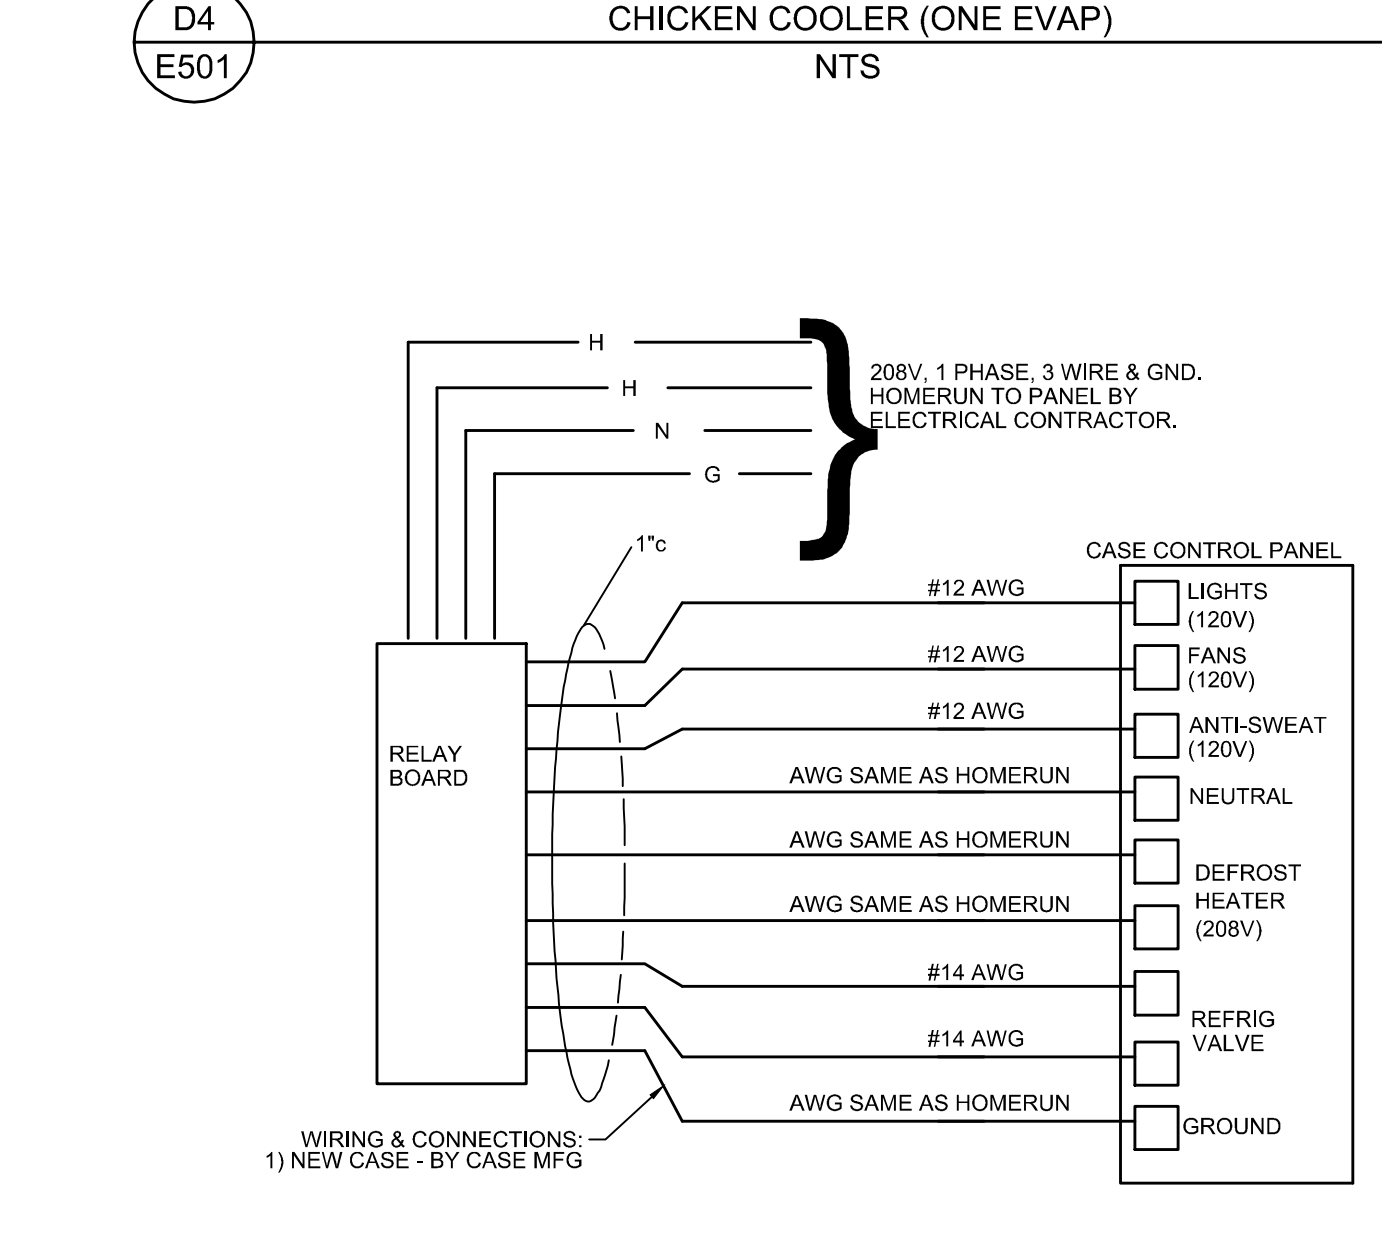

ALL LIGHT FIXTURES TO BE PURCHASED BY E.C. THROUGH CED/GILMAN ELECTRIC SUPPLY  
AT NATIONAL ACCOUNT PRICE. CONTACT REGGIE BEATON -888-676-7788

LIGHTING FIXTURE SCHEDULE							
TYPE	MANUFACTURER	CATALOG NUMBER	STYLE/FINISH	DIFFUSER	MOUNTING	LAMPS *	REMARKS
F1	LITHONIA	C 2 32 MVOLT GEB101S	4' 2 LAMP FLUORESCENT	OPEN	SURFACE MOUNT AS NOTED IN SECTION	2 - F32T8/9P35	ELECTRONIC BALLAST PER SPEC PROVIDE W/PLASTIC LAMP SLEEVES
F3	LITHONIA	2GT-332-A12 MVOLT	2x4-3 LAMP FLUORESCENT	A12 ACRYLIC	CEILING RECESSED	3-SYLVANIA OCTRON XPS FO32-835-XPS-ECO	MVOLT (1) ELECTRONIC BALLAST PER SPEC
F11	LITHONIA	DMW-2-32-MVOLT	4' 2 LAMP FLUORESCENT	LENS	SURFACE MTD. IN COOLERS	2-SYLVANIA OCTRON XPS FO32-835-XPS-ECO	MVOLT (0' STARTING TEMP) OSRAM ELECTRONIC BALLAST
F26	HOLOPHANE	ICS04YTS042YF12 ICSBRCKTSET	4' 2 LAMP FLUORESCENT	OPEN	AIRCRAFT CABLE HUNG @12' AFF	2-SYLVANIA OCTRON XPS FO32-835-XPS-ECO	MVOLT (1.2 BALLAST FACTOR) ELECTRONIC BALLAST PER SPEC PROVIDE W/PLASTIC LAMP SLEEVES
F27	HOLOPHANE	ICS08YTS045YF22-TLW ICSBRCKTSET	8' 4 LAMP FLUORESCENT	OPEN	AIRCRAFT CABLE HUNG @12' AFF	4-SYLVANIA OCTRON XPS FO32-835-XPS-ECO	MVOLT (1.2 BALLAST FACTOR) ELECTRONIC BALLAST PER SPEC PROVIDE W/PLASTIC LAMP SLEEVES
F77	LITHONIA	2PM3-G-8-232-12LS-MVOLT	2x4 2 LAMP FLUORESCENT	PARABOLIC	CEILING RECESSED	2-SYLVANIA OCTRON XPS FO32-835-XPS-ECO	MVOLT ELECTRONIC BALLAST PER SPEC
F77A	LITHONIA	2PM3X-217.6LS-MVOLT	2x2 2 LAMP FLUORESCENT	PARABOLIC	CEILING SUSPENDED	2-SYLVANIA OCTRON XPS FO17-835-XPS-ECO	MVOLT ELECTRONIC BALLAST PER SPEC SUSPEND INDEPENDENTLY WITH AIR CRAFT CABLE - BOTTOM TO MATCH HEIGHT OF TRELLIS
T2	ELECTRALED	TLC-15-S-07-DD	TRACK HEAD	DIFFUSED 25 DEGREE	TRACK MOUNT W/ NOKIA 3 CKT ADAPTER	LED 2700K	120 VOLT LED DISPLAY LIGHT WITH SILVER FINISH TO MATCH EXISTING
T3	CON-TECH	CTL2838N-35 P	SUSPENDED TRACK	OPEN GIMBAL	ATTACH TRACK TO DEEP UNISTRUT PAINTED WHITE SUSPEND AT 15'-0" WITH THREADED ROD THREADED ROD PAINTED TO MATCH DECK	20W ACUTY ALSP 38 1200L LED PAR38 LAMP 2700° K CCT 120V	USE 120V CON. TIE ON L1 SERIES WHITE SINGLE CIRCUIT TRACK
L1	LITHONIA	VAP 56LED 5YM MVOLT	LED SURFACE	LENS	CEILING MOUNT FREEZER	59W LED INCLUDED W/ FIXTURE	MVOLT
P1	BASELITE	CSP1444LED1STC-ST**	DECORATIVE PENDANT	WHITE SHADE	SUSPEND TO 8'-4" AFF TO BOTTOM OF FIXTURE COORDINATE WITH CEILING	10W LED	120V