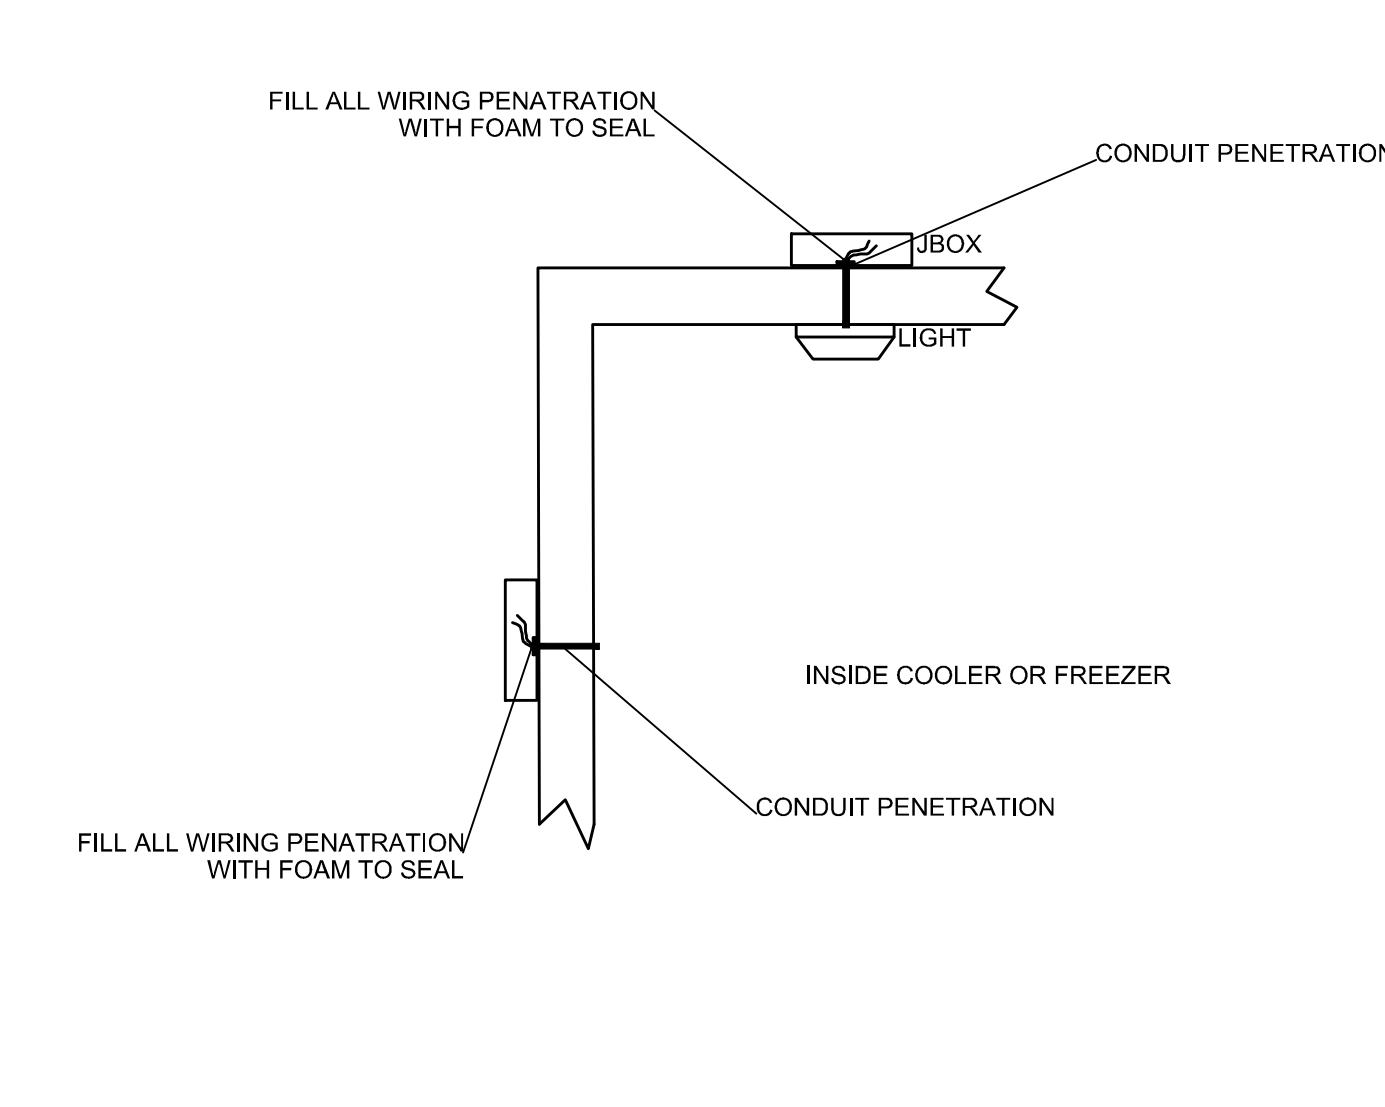

ALL LIGHT FIXTURES TO BE PURCHASED BY E.C. THROUGH CED/GILMAN ELECTRIC SUPPLY  
AT NATIONAL ACCOUNT PRICE. CONTACT REGGIE BEATON -888-676-7788

LIGHTING FIXTURE SCHEDULE							
TYPE	MANUFACTURER	CATALOG NUMBER	STYLE/FINISH	DIFFUSER	MOUNTING	LAMPS *	REMARKS
F1	LITHONIA	C 2 32 MVOLT GEB101S	4' 2 LAMP FLUORESCENT	OPEN	SURFACE MOUNT AS NOTED IN SECTION	2 - F32T8/9P35	ELECTRONIC BALLAST PER SPEC PROVIDE W/PLASTIC LAMP SLEEVES
F3	LITHONIA	2GT-332-A12 MVOLT	2x4-3 LAMP FLUORESCENT	A12 ACRYLIC	CEILING RECESSED	3-SYLVANIA OCTRON XPS FO32-835-XPS-ECO	MVOLT (1) ELECTRONIC BALLAST PER SPEC
F11	LITHONIA	DMW-2-32-MVOLT	4' 2 LAMP FLUORESCENT	LENS	SURFACE MTD. IN COOLERS	2-SYLVANIA OCTRON XPS FO32-835-XPS-ECO	MVOLT (0' STARTING TEMP) OSRAM ELECTRONIC BALLAST
F26	HOLOPHANE	ICS04YTS042YF12 ICSBRCKTSET	4' 2 LAMP FLUORESCENT	OPEN	AIRCRAFT CABLE HUNG @12' AFF	2-SYLVANIA OCTRON XPS FO32-835-XPS-ECO	MVOLT (1.2 BALLAST FACTOR) ELECTRONIC BALLAST PER SPEC PROVIDE W/PLASTIC LAMP SLEEVES
F27	HOLOPHANE	ICS08YTS045YF22-TLW ICSBRCKTSET	8' 4 LAMP FLUORESCENT	OPEN	AIRCRAFT CABLE HUNG @12' AFF	4-SYLVANIA OCTRON XPS FO32-835-XPS-ECO	MVOLT (1.2 BALLAST FACTOR) ELECTRONIC BALLAST PER SPEC PROVIDE W/PLASTIC LAMP SLEEVES
F77	LITHONIA	2PM3-G-8-232-12LS-MVOLT	2x4 2 LAMP FLUORESCENT	PARABOLIC	CEILING RECESSED	2-SYLVANIA OCTRON XPS FO32-835-XPS-ECO	MVOLT ELECTRONIC BALLAST PER SPEC
F77A	LITHONIA	2PM3X-217.6LS-MVOLT	2x2 2 LAMP FLUORESCENT	PARABOLIC	CEILING SUSPENDED	2-SYLVANIA OCTRON XPS FO17-835-XPS-ECO	MVOLT ELECTRONIC BALLAST PER SPEC SUSPEND INDEPENDENTLY WITH AIR CRAFT CABLE - BOTTOM TO MATCH HEIGHT OF TRELLIS
T2	ELECTRALED	TLC-15-S-07-DD	TRACK HEAD	DIFFUSED 25 DEGREE	TRACK MOUNT W/ NOKIA 3 CKT ADAPTER	LED 2700K	120 VOLT LED DISPLAY LIGHT WITH SILVER FINISH TO MATCH EXISTING
T3	CON-TECH	CTL2838N-35 P	SUSPENDED TRACK	OPEN GIMBAL	ATTACH TRACK TO DEEP UNISTRUT PAINTED WHITE SUSPEND AT 15'-0" WITH THREADED ROD THREADED ROD PAINTED TO MATCH DECK	20W ACUTY ALSP 38 1200L LED PAR38 LAMP 2700° K CCT 120V	USE 120V CON. TIE ON L1 SERIES WHITE SINGLE CIRCUIT TRACK
L1	LITHONIA	VAP 56LED 5YM MVOLT	LED SURFACE	LENS	CEILING MOUNT FREEZER	59W LED INCLUDED W/ FIXTURE	MVOLT
P1	BASELITE	CSP1444LED1STC-ST**	DECORATIVE PENDANT	WHITE SHADE	SUSPEND TO 8'-4" AFF TO BOTTOM OF FIXTURE COORDINATE WITH CEILING	10W LED	120V