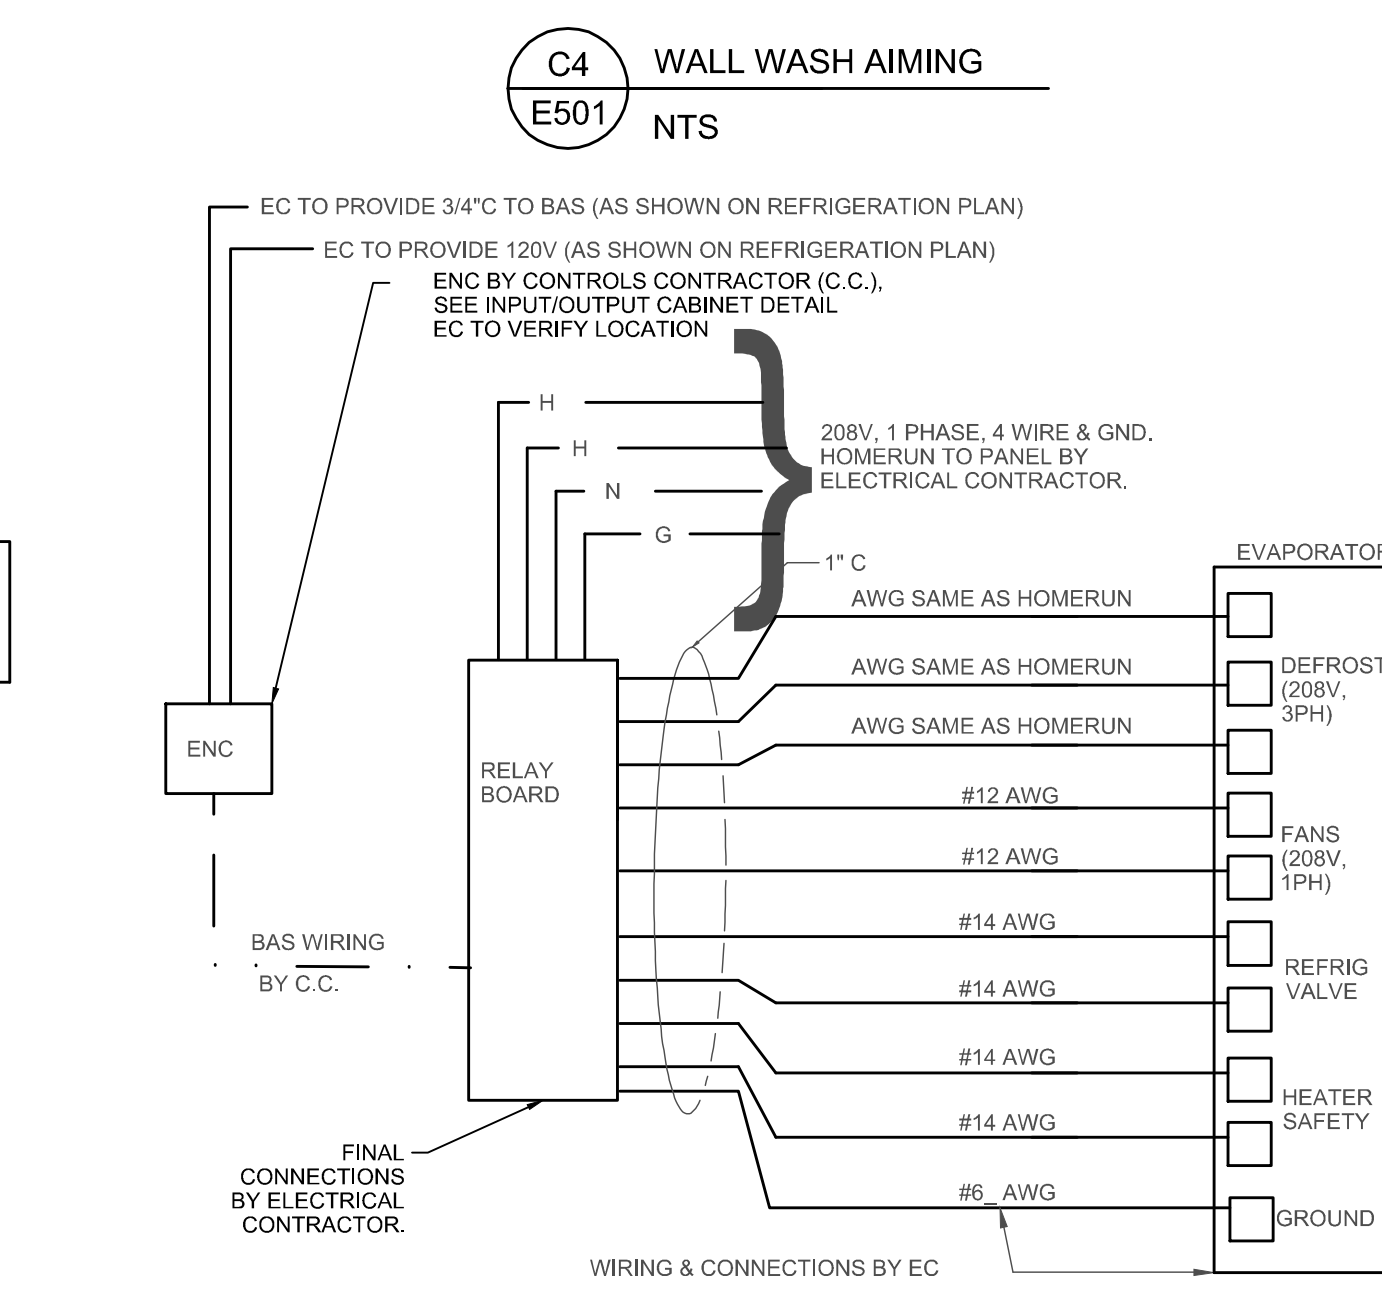

ALL LIGHT FIXTURES TO BE PURCHASED BY E.C. THROUGH CED/GILMAN ELECTRIC SUPPLY  
AT NATIONAL ACCOUNT PRICE. CONTACT REGGIE BEATON -888-676-7788

LIGHTING FIXTURE SCHEDULE							
TYPE	MANUFACTURER	CATALOG NUMBER	STYLE/FINISH	DIFFUSER	MOUNTING	LAMPS *	REMARKS
F1	LITHONIA	C 2 32 MVOLT GEB101S	4' 2 LAMP FLUORESCENT	OPEN	SURFACE MOUNT AS NOTED IN SECTION	2 - F32T8/9P35	ELECTRONIC BALLAST PER SPEC PROVIDE W/PLASTIC LAMP SLEEVES
F3	LITHONIA	2GT-332-A12 MVOLT	2x4-3 LAMP FLUORESCENT	A12 ACRYLIC	CEILING RECESSED	3-SYLVANIA OCTRON XPS FO32-835-XPS-ECO	MVOLT (1) ELECTRONIC BALLAST PER SPEC
F11	LITHONIA	DMW-2-32-MVOLT	4' 2 LAMP FLUORESCENT	LENS	SURFACE MTD. IN COOLERS	2-SYLVANIA OCTRON XPS FO32-835-XPS-ECO	MVOLT (0' STARTING TEMP) OSRAM ELECTRONIC BALLAST
F26	HOLOPHANE	ICS04YTS042YF12 ICSBRCKTSET	4' 2 LAMP FLUORESCENT	OPEN	AIRCRAFT CABLE HUNG @12' AFF	2-SYLVANIA OCTRON XPS FO32-835-XPS-ECO	MVOLT (1.2 BALLAST FACTOR) ELECTRONIC BALLAST PER SPEC PROVIDE W/PLASTIC LAMP SLEEVES
F27	HOLOPHANE	ICS08YTS045YF22-TLW ICSBRCKTSET	8' 4 LAMP FLUORESCENT	OPEN	AIRCRAFT CABLE HUNG @12' AFF	4-SYLVANIA OCTRON XPS FO32-835-XPS-ECO	MVOLT (1.2 BALLAST FACTOR) ELECTRONIC BALLAST PER SPEC PROVIDE W/PLASTIC LAMP SLEEVES
F77	LITHONIA	2PM3-G-8-232-12LS-MVOLT	2x4 2 LAMP FLUORESCENT	PARABOLIC	CEILING RECESSED	2-SYLVANIA OCTRON XPS FO32-835-XPS-ECO	MVOLT ELECTRONIC BALLAST PER SPEC
F77A	LITHONIA	2PM3X-217.6LS-MVOLT	2x2 2 LAMP FLUORESCENT	PARABOLIC	CEILING SUSPENDED	2-SYLVANIA OCTRON XPS FO17-835-XPS-ECO	MVOLT ELECTRONIC BALLAST PER SPEC SUSPEND INDEPENDENTLY WITH AIR CRAFT CABLE - BOTTOM TO MATCH HEIGHT OF TRELLIS
T2	ELECTRALED	TLC-15-S-07-DD	TRACK HEAD	DIFFUSED 25 DEGREE	TRACK MOUNT W/ NOKIA 3 CKT ADAPTER	LED 2700K	120 VOLT LED DISPLAY LIGHT WITH SILVER FINISH TO MATCH EXISTING
T3	CON-TECH	CTL2838N-35 P	SUSPENDED TRACK	OPEN GIMBAL	ATTACH TRACK TO DEEP UNISTRUT PAINTED WHITE SUSPEND AT 15'-0" WITH THREADED ROD THREADED ROD PAINTED TO MATCH DECK	20W ACUTY ALSP 38 1200L LED PAR38 LAMP 2700° K CCT 120V	USE 120V CON. TIE ON L1 SERIES WHITE SINGLE CIRCUIT TRACK
L1	LITHONIA	VAP 56LED 5YM MVOLT	LED SURFACE	LENS	CEILING MOUNT FREEZER	59W LED INCLUDED W/ FIXTURE	MVOLT
P1	BASELITE	CSP1444LED1STC-ST**	DECORATIVE PENDANT	WHITE SHADE	SUSPEND TO 8'-4" AFF TO BOTTOM OF FIXTURE COORDINATE WITH CEILING	10W LED	120V