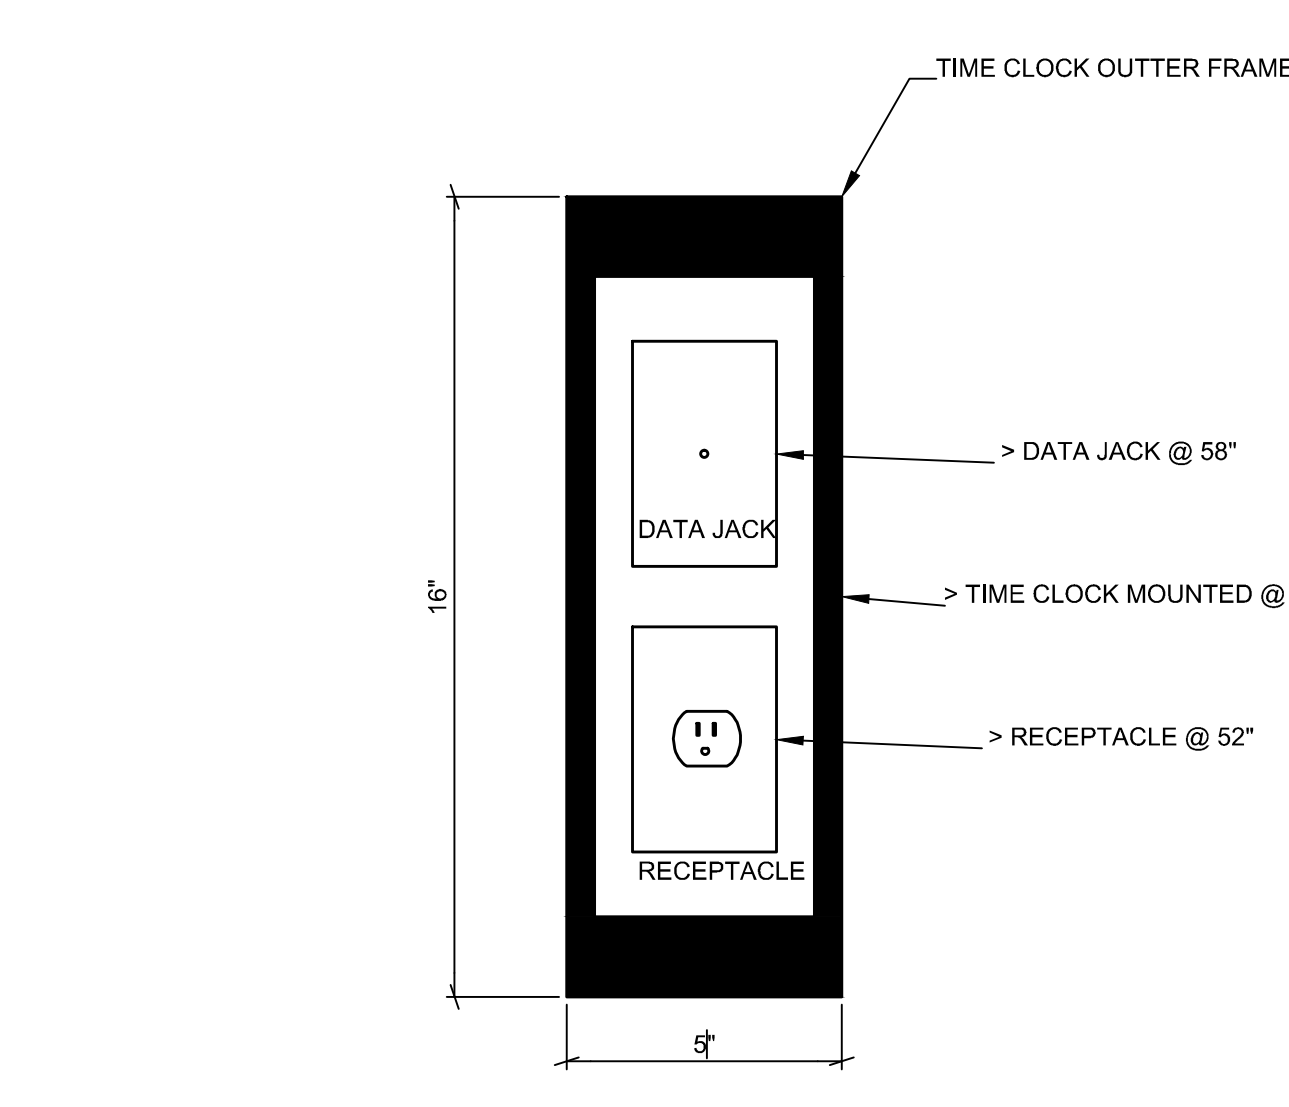

ALL LIGHT FIXTURES TO BE PURCHASED BY E.C. THROUGH CED/GILMAN ELECTRIC SUPPLY  
AT NATIONAL ACCOUNT PRICE. CONTACT REGGIE BEATON -888-676-7788

LIGHTING FIXTURE SCHEDULE							
TYPE	MANUFACTURER	CATALOG NUMBER	STYLE/FINISH	DIFFUSER	MOUNTING	LAMPS *	REMARKS
F1	LITHONIA	C 2 32 MVOLT GEB101S	4' 2 LAMP FLUORESCENT	OPEN	SURFACE MOUNT AS NOTED IN SECTION	2 - F32T8/9P35	ELECTRONIC BALLAST PER SPEC PROVIDE W/PLASTIC LAMP SLEEVES
F3	LITHONIA	2GT-332-A12 MVOLT	2x4-3 LAMP FLUORESCENT	A12 ACRYLIC	CEILING RECESSED	3-SYLVANIA OCTRON XPS FO32-835-XPS-ECO	MVOLT (1) ELECTRONIC BALLAST PER SPEC
F11	LITHONIA	DMW-2-32-MVOLT	4' 2 LAMP FLUORESCENT	LENS	SURFACE MTD. IN COOLERS	2-SYLVANIA OCTRON XPS FO32-835-XPS-ECO	MVOLT (0' STARTING TEMP) OSRAM ELECTRONIC BALLAST
F26	HOLOPHANE	ICS04YTS042YF12 ICSBRCKTSET	4' 2 LAMP FLUORESCENT	OPEN	AIRCRAFT CABLE HUNG @12' AFF	2-SYLVANIA OCTRON XPS FO32-835-XPS-ECO	MVOLT (1.2 BALLAST FACTOR) ELECTRONIC BALLAST PER SPEC PROVIDE W/PLASTIC LAMP SLEEVES
F27	HOLOPHANE	ICS08YTS045YF22-TLW ICSBRCKTSET	8' 4 LAMP FLUORESCENT	OPEN	AIRCRAFT CABLE HUNG @12' AFF	4-SYLVANIA OCTRON XPS FO32-835-XPS-ECO	MVOLT (1.2 BALLAST FACTOR) ELECTRONIC BALLAST PER SPEC PROVIDE W/PLASTIC LAMP SLEEVES
F77	LITHONIA	2PM3-G-8-232-12LS-MVOLT	2x4 2 LAMP FLUORESCENT	PARABOLIC	CEILING RECESSED	2-SYLVANIA OCTRON XPS FO32-835-XPS-ECO	MVOLT ELECTRONIC BALLAST PER SPEC
F77A	LITHONIA	2PM3X-217.6LS-MVOLT	2x2 2 LAMP FLUORESCENT	PARABOLIC	CEILING SUSPENDED	2-SYLVANIA OCTRON XPS FO17-835-XPS-ECO	MVOLT ELECTRONIC BALLAST PER SPEC SUSPEND INDEPENDENTLY WITH AIR CRAFT CABLE - BOTTOM TO MATCH HEIGHT OF TRELLIS
T2	ELECTRALED	TLC-15-S-07-DD	TRACK HEAD	DIFFUSED 25 DEGREE	TRACK MOUNT W/ NOKIA 3 CKT ADAPTER	LED 2700K	120 VOLT LED DISPLAY LIGHT WITH SILVER FINISH TO MATCH EXISTING
T3	CON-TECH	CTL2838N-35 P	SUSPENDED TRACK	OPEN GIMBAL	ATTACH TRACK TO DEEP UNISTRUT PAINTED WHITE SUSPEND AT 15'-0" WITH THREADED ROD THREADED ROD PAINTED TO MATCH DECK	20W ACUTY ALSP 38 1200L LED PAR38 LAMP 2700° K CCT 120V	USE 120V CON. TIE ON L1 SERIES WHITE SINGLE CIRCUIT TRACK
L1	LITHONIA	VAP 56LED 5YM MVOLT	LED SURFACE	LENS	CEILING MOUNT FREEZER	59W LED INCLUDED W/ FIXTURE	MVOLT
P1	BASELITE	CSP1444LED1STC-ST**	DECORATIVE PENDANT	WHITE SHADE	SUSPEND TO 8'-4" AFF TO BOTTOM OF FIXTURE COORDINATE WITH CEILING	10W LED	120V