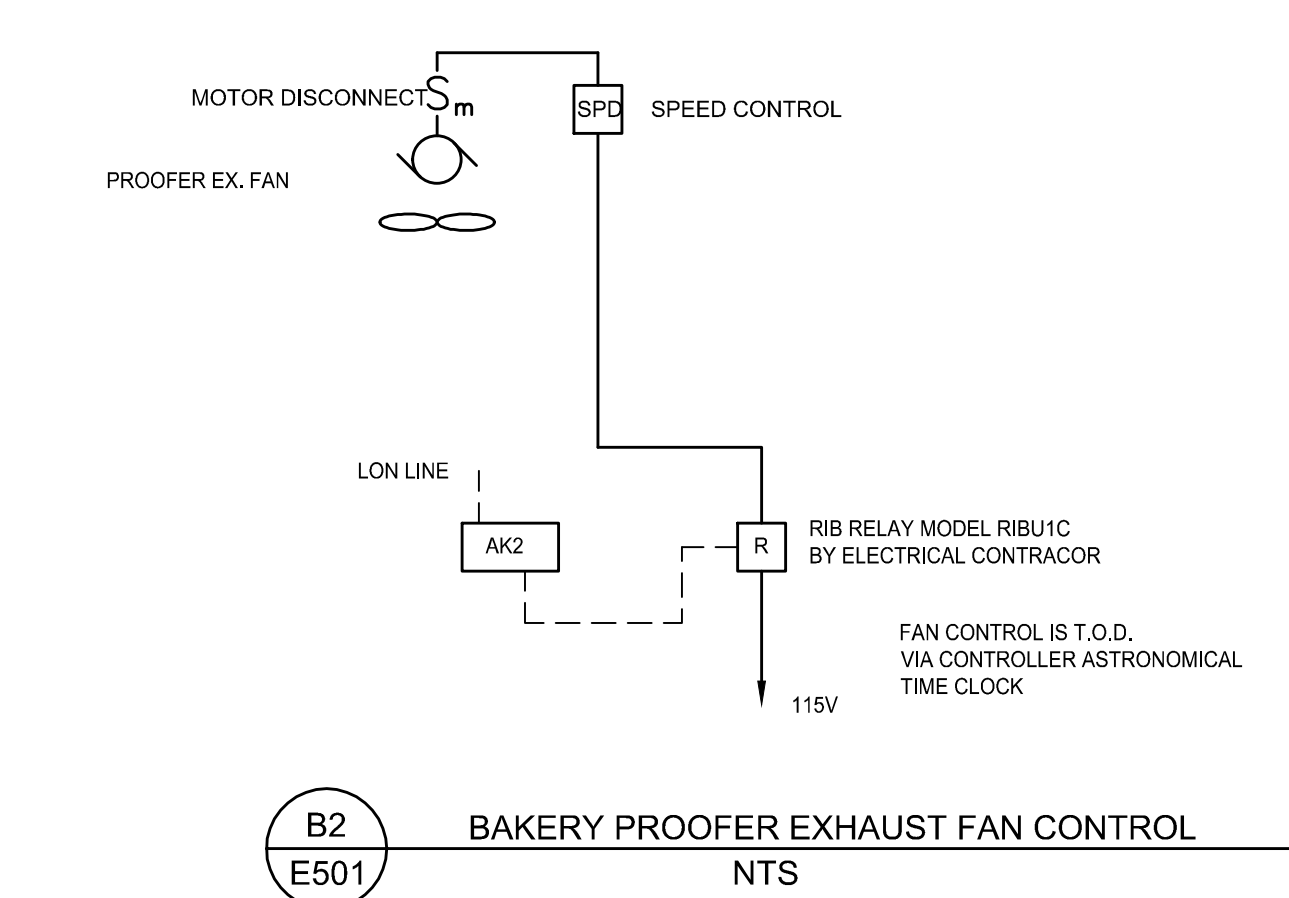

ALL LIGHT FIXTURES TO BE PURCHASED BY E.C. THROUGH CED/GILMAN ELECTRIC SUPPLY  
AT NATIONAL ACCOUNT PRICE. CONTACT REGGIE BEATON -888-676-7788

LIGHTING FIXTURE SCHEDULE							
TYPE	MANUFACTURER	CATALOG NUMBER	STYLE/FINISH	DIFFUSER	MOUNTING	LAMPS *	REMARKS
F1	LITHONIA	C 2 32 MVOLT GEB101S	4' 2 LAMP FLUORESCENT	OPEN	SURFACE MOUNT AS NOTED IN SECTION	2 - F32T8/9P35	ELECTRONIC BALLAST PER SPEC PROVIDE W/PLASTIC LAMP SLEEVES
F3	LITHONIA	2GT-332-A12 MVOLT	2x4-3 LAMP FLUORESCENT	A12 ACRYLIC	CEILING RECESSED	3-SYLVANIA OCTRON XPS FO32-835-XPS-ECO	MVOLT (1) ELECTRONIC BALLAST PER SPEC
F11	LITHONIA	DMW-2-32-MVOLT	4' 2 LAMP FLUORESCENT	LENS	SURFACE MTD. IN COOLERS	2-SYLVANIA OCTRON XPS FO32-835-XPS-ECO	MVOLT (0' STARTING TEMP) OSRAM ELECTRONIC BALLAST
F26	HOLOPHANE	ICS04YTS042YF12 ICSBRCKTSET	4' 2 LAMP FLUORESCENT	OPEN	AIRCRAFT CABLE HUNG @12' AFF	2-SYLVANIA OCTRON XPS FO32-835-XPS-ECO	MVOLT (1.2 BALLAST FACTOR) ELECTRONIC BALLAST PER SPEC PROVIDE W/PLASTIC LAMP SLEEVES
F27	HOLOPHANE	ICS08YTS045YF22-TLW ICSBRCKTSET	8' 4 LAMP FLUORESCENT	OPEN	AIRCRAFT CABLE HUNG @12' AFF	4-SYLVANIA OCTRON XPS FO32-835-XPS-ECO	MVOLT (1.2 BALLAST FACTOR) ELECTRONIC BALLAST PER SPEC PROVIDE W/PLASTIC LAMP SLEEVES
F77	LITHONIA	2PM3-G-8-232-12LS-MVOLT	2x4 2 LAMP FLUORESCENT	PARABOLIC	CEILING RECESSED	2-SYLVANIA OCTRON XPS FO32-835-XPS-ECO	MVOLT ELECTRONIC BALLAST PER SPEC
F77A	LITHONIA	2PM3X-217.6LS-MVOLT	2x2 2 LAMP FLUORESCENT	PARABOLIC	CEILING SUSPENDED	2-SYLVANIA OCTRON XPS FO17-835-XPS-ECO	MVOLT ELECTRONIC BALLAST PER SPEC SUSPEND INDEPENDENTLY WITH AIR CRAFT CABLE - BOTTOM TO MATCH HEIGHT OF TRELLIS
T2	ELECTRALED	TLC-15-S-07-DD	TRACK HEAD	DIFFUSED 25 DEGREE	TRACK MOUNT W/ NOKIA 3 CKT ADAPTER	LED 2700K	120 VOLT LED DISPLAY LIGHT WITH SILVER FINISH TO MATCH EXISTING
T3	CON-TECH	CTL2838N-35 P	SUSPENDED TRACK	OPEN GIMBAL	ATTACH TRACK TO DEEP UNISTRUT PAINTED WHITE SUSPEND AT 15'-0" WITH THREADED ROD THREADED ROD PAINTED TO MATCH DECK	20W ACUTY ALSP 38 1200L LED PAR38 LAMP 2700° K CCT 120V	USE 120V CON. TIE ON L1 SERIES WHITE SINGLE CIRCUIT TRACK
L1	LITHONIA	VAP 56LED 5YM MVOLT	LED SURFACE	LENS	CEILING MOUNT FREEZER	59W LED INCLUDED W/ FIXTURE	MVOLT
P1	BASELITE	CSP1444LED1STC-ST**	DECORATIVE PENDANT	WHITE SHADE	SUSPEND TO 8'-4" AFF TO BOTTOM OF FIXTURE COORDINATE WITH CEILING	10W LED	120V