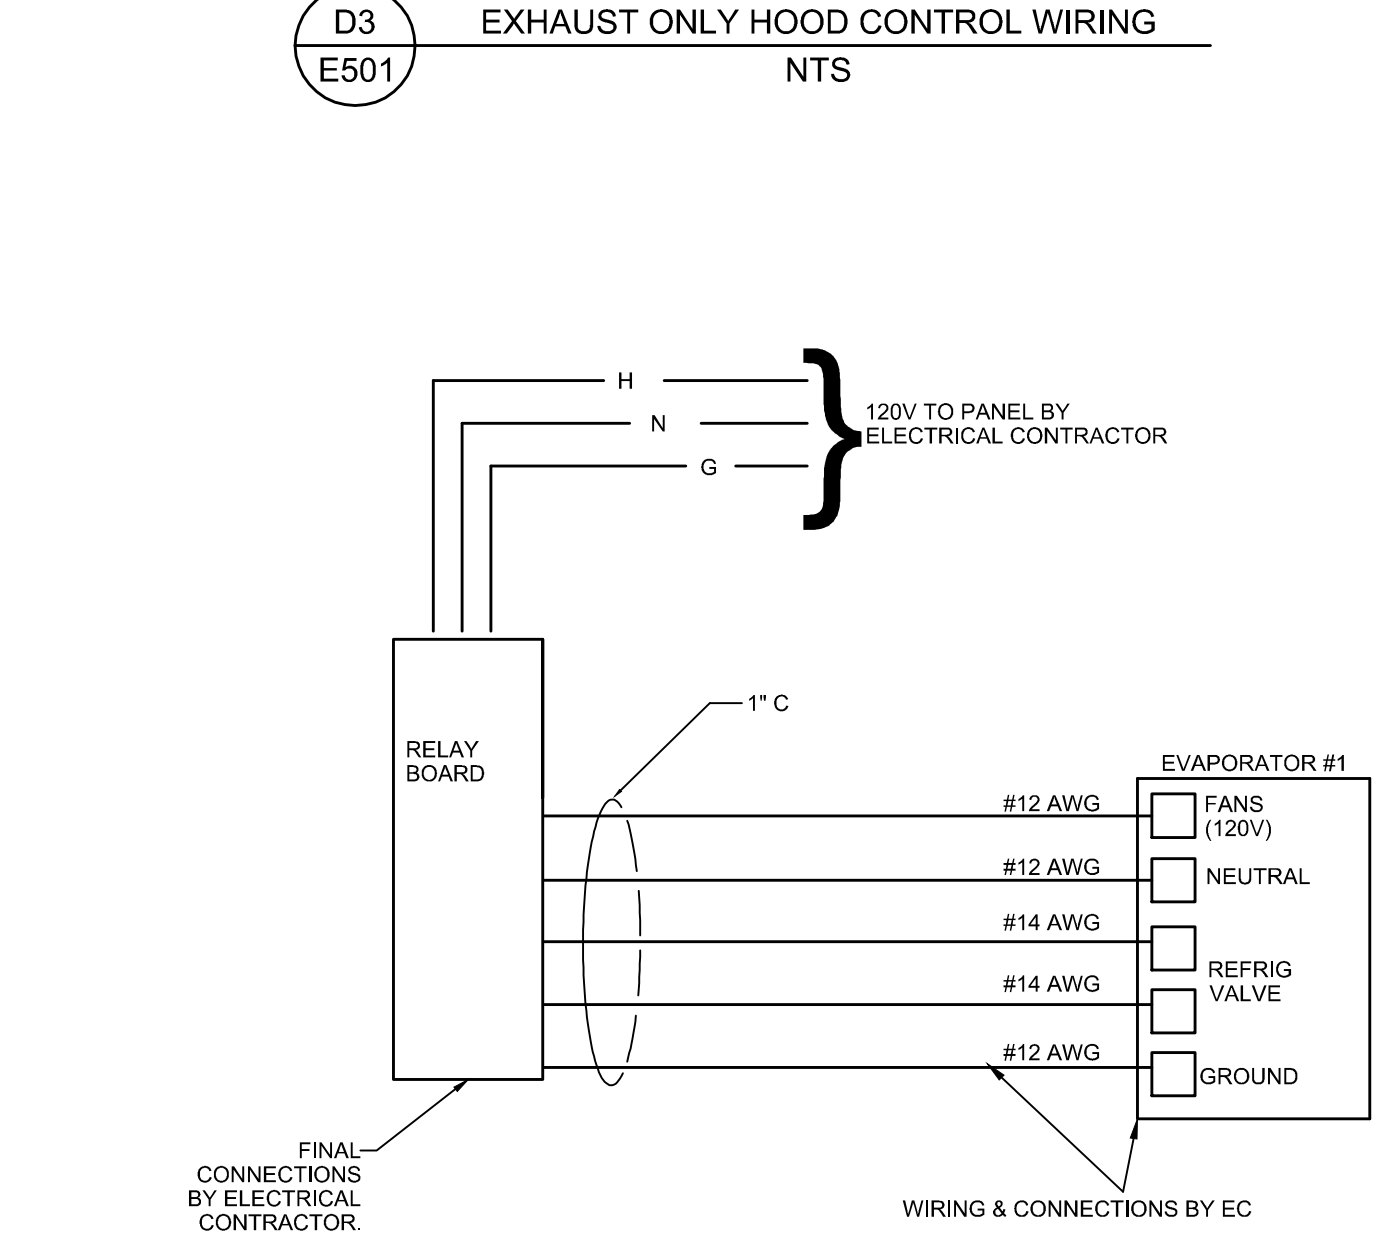

ALL LIGHT FIXTURES TO BE PURCHASED BY E.C. THROUGH CED/GILMAN ELECTRIC SUPPLY  
AT NATIONAL ACCOUNT PRICE. CONTACT REGGIE BEATON -888-676-7788

LIGHTING FIXTURE SCHEDULE							
TYPE	MANUFACTURER	CATALOG NUMBER	STYLE/FINISH	DIFFUSER	MOUNTING	LAMPS *	REMARKS
F1	LITHONIA	C 2 32 MVOLT GEB101S	4' 2 LAMP FLUORESCENT	OPEN	SURFACE MOUNT AS NOTED IN SECTION	2 - F32T8/9P35	ELECTRONIC BALLAST PER SPEC PROVIDE W/PLASTIC LAMP SLEEVES
F3	LITHONIA	2GT-332-A12 MVOLT	2x4-3 LAMP FLUORESCENT	A12 ACRYLIC	CEILING RECESSED	3-SYLVANIA OCTRON XPS FO32-835-XPS-ECO	MVOLT (1) ELECTRONIC BALLAST PER SPEC
F11	LITHONIA	DMW-2-32-MVOLT	4' 2 LAMP FLUORESCENT	LENS	SURFACE MTD. IN COOLERS	2-SYLVANIA OCTRON XPS FO32-835-XPS-ECO	MVOLT (0' STARTING TEMP) OSRAM ELECTRONIC BALLAST
F26	HOLOPHANE	ICS04YTS042YF12 ICSBRCKTSET	4' 2 LAMP FLUORESCENT	OPEN	AIRCRAFT CABLE HUNG @12' AFF	2-SYLVANIA OCTRON XPS FO32-835-XPS-ECO	MVOLT (1.2 BALLAST FACTOR) ELECTRONIC BALLAST PER SPEC PROVIDE W/PLASTIC LAMP SLEEVES
F27	HOLOPHANE	ICS08YTS045YF22-TLW ICSBRCKTSET	8' 4 LAMP FLUORESCENT	OPEN	AIRCRAFT CABLE HUNG @12' AFF	4-SYLVANIA OCTRON XPS FO32-835-XPS-ECO	MVOLT (1.2 BALLAST FACTOR) ELECTRONIC BALLAST PER SPEC PROVIDE W/PLASTIC LAMP SLEEVES
F77	LITHONIA	2PM3-G-8-232-12LS-MVOLT	2x4 2 LAMP FLUORESCENT	PARABOLIC	CEILING RECESSED	2-SYLVANIA OCTRON XPS FO32-835-XPS-ECO	MVOLT ELECTRONIC BALLAST PER SPEC
F77A	LITHONIA	2PM3X-217.6LS-MVOLT	2x2 2 LAMP FLUORESCENT	PARABOLIC	CEILING SUSPENDED	2-SYLVANIA OCTRON XPS FO17-835-XPS-ECO	MVOLT ELECTRONIC BALLAST PER SPEC SUSPEND INDEPENDENTLY WITH AIR CRAFT CABLE - BOTTOM TO MATCH HEIGHT OF TRELLIS
T2	ELECTRALED	TLC-15-S-07-DD	TRACK HEAD	DIFFUSED 25 DEGREE	TRACK MOUNT W/ NOKIA 3 CKT ADAPTER	LED 2700K	120 VOLT LED DISPLAY LIGHT WITH SILVER FINISH TO MATCH EXISTING
T3	CON-TECH	CTL2838N-35 P	SUSPENDED TRACK	OPEN GIMBAL	ATTACH TRACK TO DEEP UNISTRUT PAINTED WHITE SUSPEND AT 15'-0" WITH THREADED ROD THREADED ROD PAINTED TO MATCH DECK	20W ACUTY ALSP 38 1200L LED PAR38 LAMP 2700° K CCT 120V	USE 120V CON. TIE ON L1 SERIES WHITE SINGLE CIRCUIT TRACK
L1	LITHONIA	VAP 56LED 5YM MVOLT	LED SURFACE	LENS	CEILING MOUNT FREEZER	59W LED INCLUDED W/ FIXTURE	MVOLT
P1	BASELITE	CSP1444LED1STC-ST**	DECORATIVE PENDANT	WHITE SHADE	SUSPEND TO 8'-4" AFF TO BOTTOM OF FIXTURE COORDINATE WITH CEILING	10W LED	120V