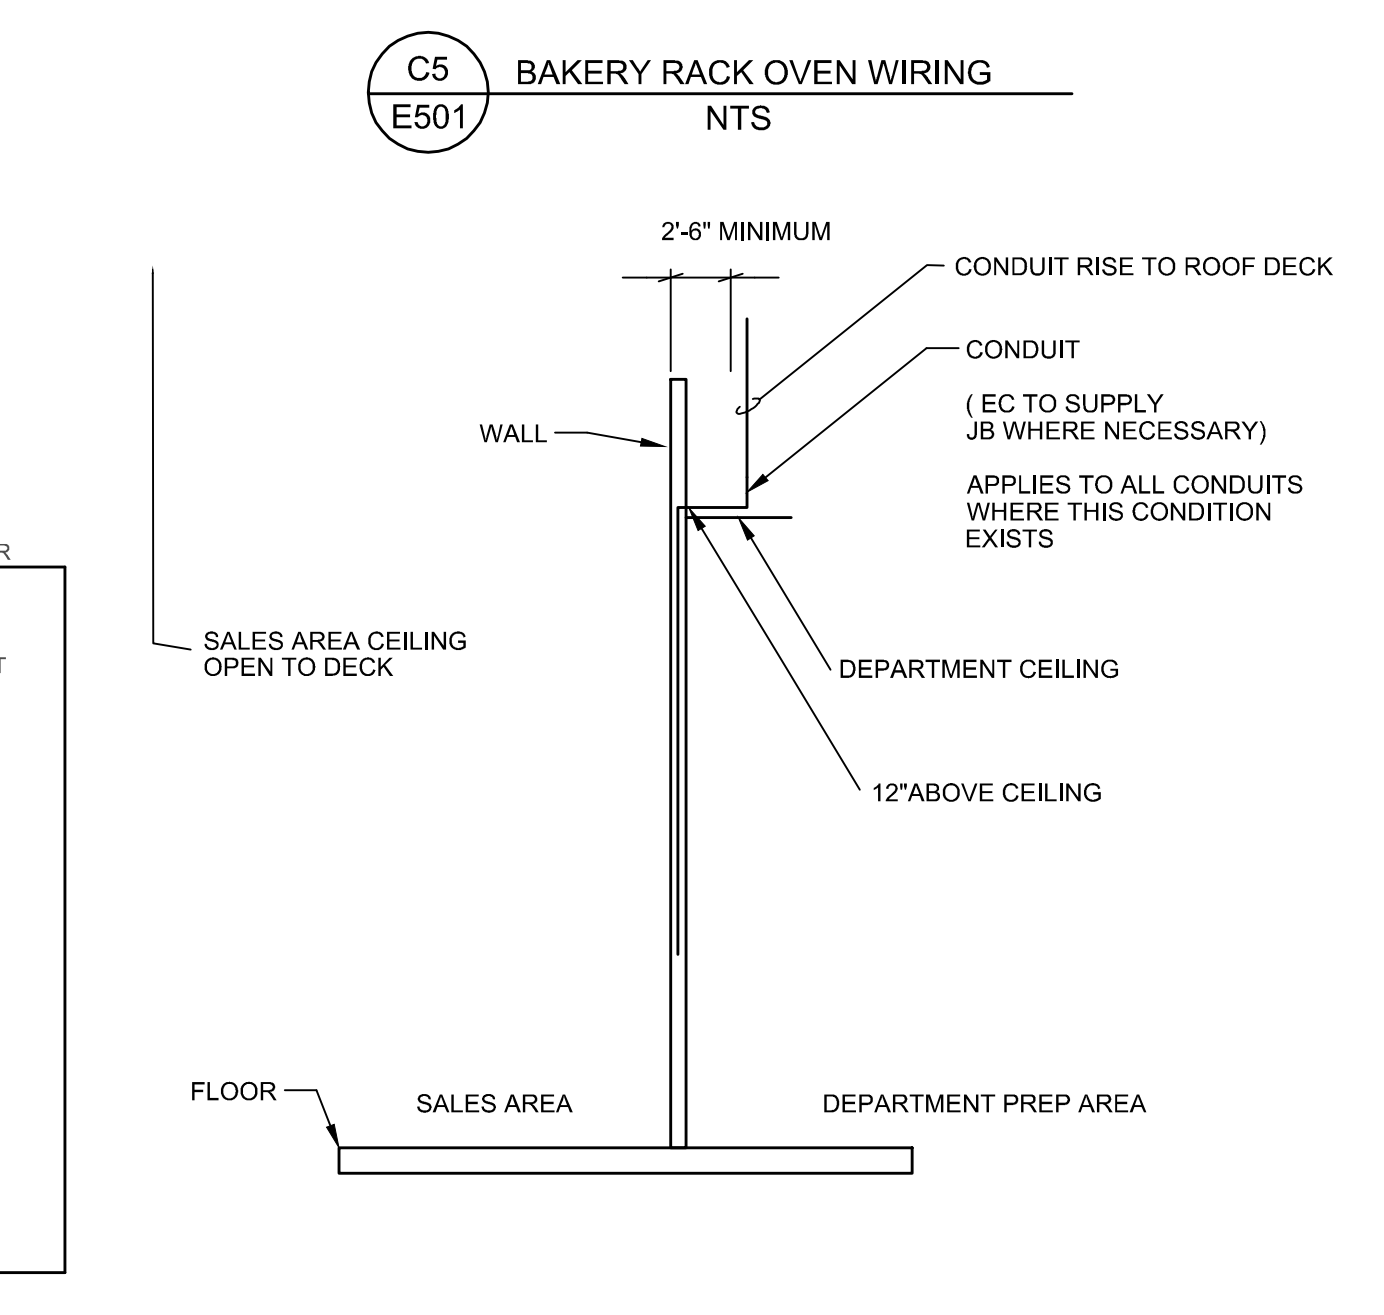

ALL LIGHT FIXTURES TO BE PURCHASED BY E.C. THROUGH CED/GILMAN ELECTRIC SUPPLY  
AT NATIONAL ACCOUNT PRICE. CONTACT REGGIE BEATON -888-676-7788

LIGHTING FIXTURE SCHEDULE							
TYPE	MANUFACTURER	CATALOG NUMBER	STYLE/FINISH	DIFFUSER	MOUNTING	LAMPS *	REMARKS
F1	LITHONIA	C 2 32 MVOLT GEB101S	4' 2 LAMP FLUORESCENT	OPEN	SURFACE MOUNT AS NOTED IN SECTION	2 - F32T8/9P35	ELECTRONIC BALLAST PER SPEC PROVIDE W/PLASTIC LAMP SLEEVES
F3	LITHONIA	2GT-332-A12 MVOLT	2x4-3 LAMP FLUORESCENT	A12 ACRYLIC	CEILING RECESSED	3-SYLVANIA OCTRON XPS FO32-835-XPS-ECO	MVOLT (1) ELECTRONIC BALLAST PER SPEC
F11	LITHONIA	DMW-2-32-MVOLT	4' 2 LAMP FLUORESCENT	LENS	SURFACE MTD. IN COOLERS	2-SYLVANIA OCTRON XPS FO32-835-XPS-ECO	MVOLT (0' STARTING TEMP) OSRAM ELECTRONIC BALLAST
F26	HOLOPHANE	ICS04YTS042YF12 ICSBRCKTSET	4' 2 LAMP FLUORESCENT	OPEN	AIRCRAFT CABLE HUNG @12' AFF	2-SYLVANIA OCTRON XPS FO32-835-XPS-ECO	MVOLT (1.2 BALLAST FACTOR) ELECTRONIC BALLAST PER SPEC PROVIDE W/PLASTIC LAMP SLEEVES
F27	HOLOPHANE	ICS08YTS045YF22-TLW ICSBRCKTSET	8' 4 LAMP FLUORESCENT	OPEN	AIRCRAFT CABLE HUNG @12' AFF	4-SYLVANIA OCTRON XPS FO32-835-XPS-ECO	MVOLT (1.2 BALLAST FACTOR) ELECTRONIC BALLAST PER SPEC PROVIDE W/PLASTIC LAMP SLEEVES
F77	LITHONIA	2PM3-G-8-232-12LS-MVOLT	2x4 2 LAMP FLUORESCENT	PARABOLIC	CEILING RECESSED	2-SYLVANIA OCTRON XPS FO32-835-XPS-ECO	MVOLT ELECTRONIC BALLAST PER SPEC
F77A	LITHONIA	2PM3X-217.6LS-MVOLT	2x2 2 LAMP FLUORESCENT	PARABOLIC	CEILING SUSPENDED	2-SYLVANIA OCTRON XPS FO17-835-XPS-ECO	MVOLT ELECTRONIC BALLAST PER SPEC SUSPEND INDEPENDENTLY WITH AIR CRAFT CABLE - BOTTOM TO MATCH HEIGHT OF TRELLIS
T2	ELECTRALED	TLC-15-S-07-DD	TRACK HEAD	DIFFUSED 25 DEGREE	TRACK MOUNT W/ NOKIA 3 CKT ADAPTER	LED 2700K	120 VOLT LED DISPLAY LIGHT WITH SILVER FINISH TO MATCH EXISTING
T3	CON-TECH	CTL2838N-35 P	SUSPENDED TRACK	OPEN GIMBAL	ATTACH TRACK TO DEEP UNISTRUT PAINTED WHITE SUSPEND AT 15'-0" WITH THREADED ROD THREADED ROD PAINTED TO MATCH DECK	20W ACUTY ALSP 38 1200L LED PAR38 LAMP 2700° K CCT 120V	USE 120V CON. TIE ON L1 SERIES WHITE SINGLE CIRCUIT TRACK
L1	LITHONIA	VAP 56LED 5YM MVOLT	LED SURFACE	LENS	CEILING MOUNT FREEZER	59W LED INCLUDED W/ FIXTURE	MVOLT
P1	BASELITE	CSP1444LED1STC-ST**	DECORATIVE PENDANT	WHITE SHADE	SUSPEND TO 8'-4" AFF TO BOTTOM OF FIXTURE COORDINATE WITH CEILING	10W LED	120V