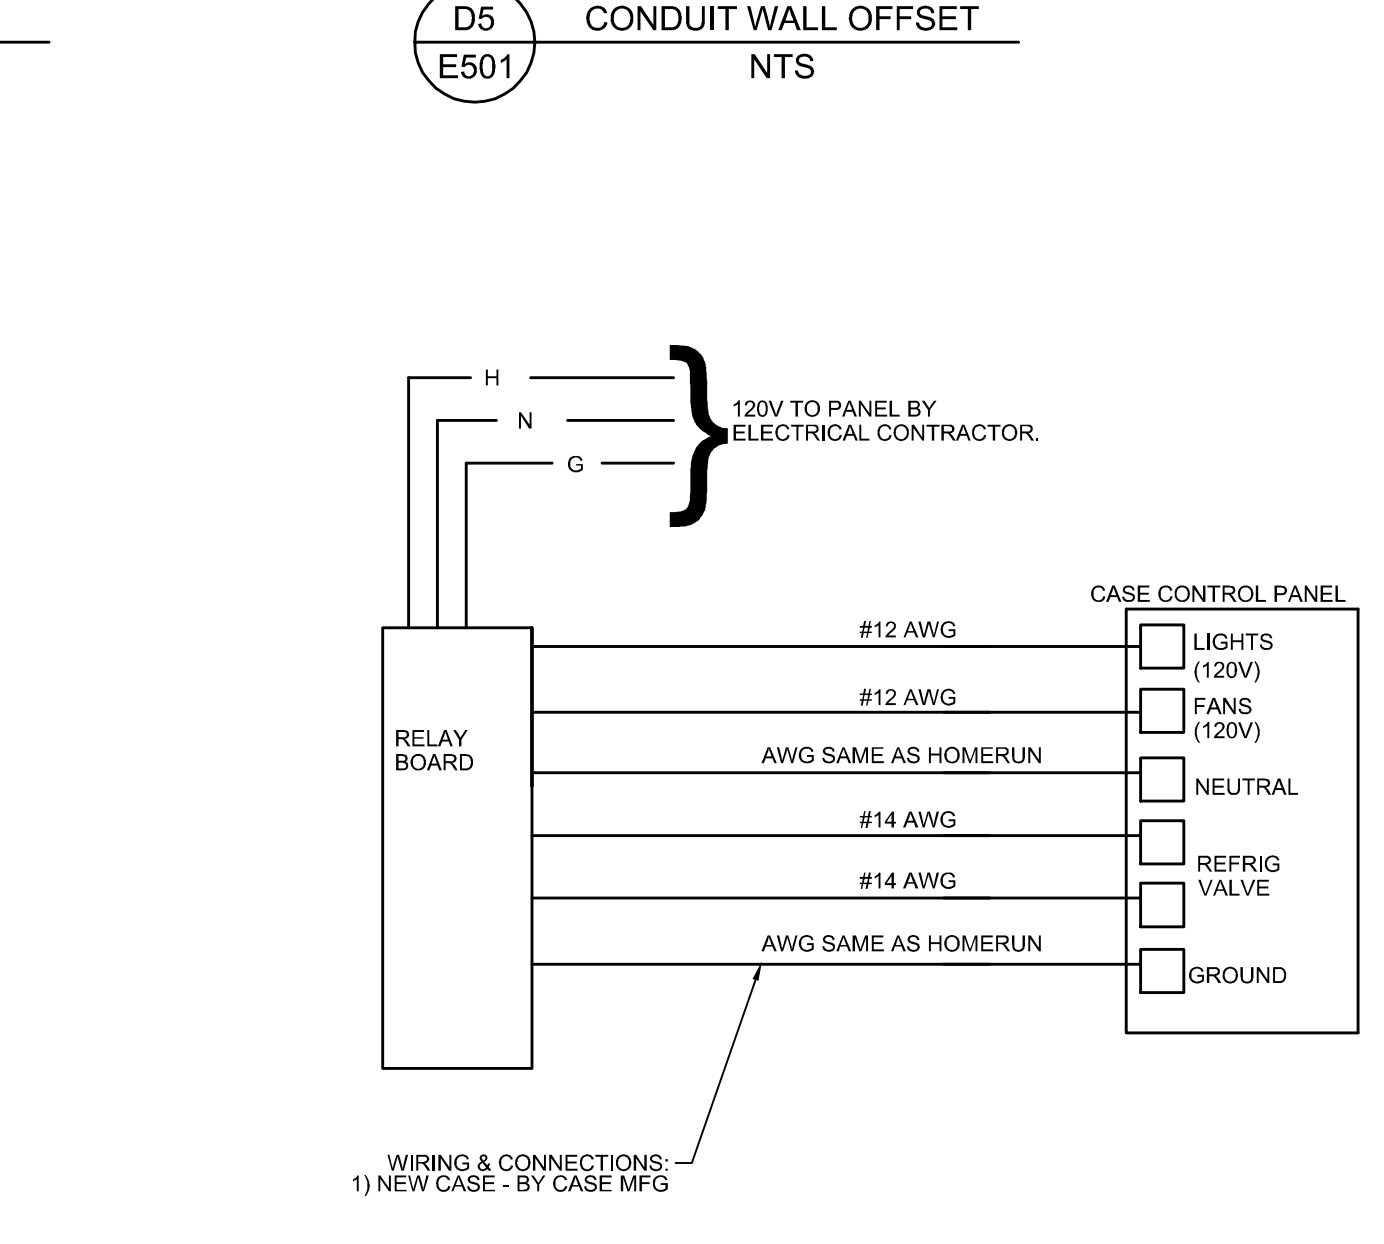

ALL LIGHT FIXTURES TO BE PURCHASED BY E.C. THROUGH CED/GILMAN ELECTRIC SUPPLY  
AT NATIONAL ACCOUNT PRICE. CONTACT REGGIE BEATON -888-676-7788

LIGHTING FIXTURE SCHEDULE							
TYPE	MANUFACTURER	CATALOG NUMBER	STYLE/FINISH	DIFFUSER	MOUNTING	LAMPS *	REMARKS
F1	LITHONIA	C 2 32 MVOLT GEB101S	4' 2 LAMP FLUORESCENT	OPEN	SURFACE MOUNT AS NOTED IN SECTION	2 - F32T8/9P35	ELECTRONIC BALLAST PER SPEC PROVIDE W/PLASTIC LAMP SLEEVES
F3	LITHONIA	2GT-332-A12 MVOLT	2x4-3 LAMP FLUORESCENT	A12 ACRYLIC	CEILING RECESSED	3-SYLVANIA OCTRON XPS FO32-835-XPS-ECO	MVOLT (1) ELECTRONIC BALLAST PER SPEC
F11	LITHONIA	DMW-2-32-MVOLT	4' 2 LAMP FLUORESCENT	LENS	SURFACE MTD. IN COOLERS	2-SYLVANIA OCTRON XPS FO32-835-XPS-ECO	MVOLT (0' STARTING TEMP) OSRAM ELECTRONIC BALLAST
F26	HOLOPHANE	ICS04YTS042YF12 ICSBRCKTSET	4' 2 LAMP FLUORESCENT	OPEN	AIRCRAFT CABLE HUNG @12' AFF	2-SYLVANIA OCTRON XPS FO32-835-XPS-ECO	MVOLT (1.2 BALLAST FACTOR) ELECTRONIC BALLAST PER SPEC PROVIDE W/PLASTIC LAMP SLEEVES
F27	HOLOPHANE	ICS08YTS045YF22-TLW ICSBRCKTSET	8' 4 LAMP FLUORESCENT	OPEN	AIRCRAFT CABLE HUNG @12' AFF	4-SYLVANIA OCTRON XPS FO32-835-XPS-ECO	MVOLT (1.2 BALLAST FACTOR) ELECTRONIC BALLAST PER SPEC PROVIDE W/PLASTIC LAMP SLEEVES
F77	LITHONIA	2PM3-G-8-232-12LS-MVOLT	2x4 2 LAMP FLUORESCENT	PARABOLIC	CEILING RECESSED	2-SYLVANIA OCTRON XPS FO32-835-XPS-ECO	MVOLT ELECTRONIC BALLAST PER SPEC
F77A	LITHONIA	2PM3X-217.6LS-MVOLT	2x2 2 LAMP FLUORESCENT	PARABOLIC	CEILING SUSPENDED	2-SYLVANIA OCTRON XPS FO17-835-XPS-ECO	MVOLT ELECTRONIC BALLAST PER SPEC SUSPEND INDEPENDENTLY WITH AIR CRAFT CABLE - BOTTOM TO MATCH HEIGHT OF TRELLIS
T2	ELECTRALED	TLC-15-S-07-DD	TRACK HEAD	DIFFUSED 25 DEGREE	TRACK MOUNT W/ NOKIA 3 CKT ADAPTER	LED 2700K	120 VOLT LED DISPLAY LIGHT WITH SILVER FINISH TO MATCH EXISTING
T3	CON-TECH	CTL2838N-35 P	SUSPENDED TRACK	OPEN GIMBAL	ATTACH TRACK TO DEEP UNISTRUT PAINTED WHITE SUSPEND AT 15'-0" WITH THREADED ROD THREADED ROD PAINTED TO MATCH DECK	20W ACUTY ALSP 38 1200L LED PAR38 LAMP 2700° K CCT 120V	USE 120V CON. TIE ON L1 SERIES WHITE SINGLE CIRCUIT TRACK
L1	LITHONIA	VAP 56LED 5YM MVOLT	LED SURFACE	LENS	CEILING MOUNT FREEZER	59W LED INCLUDED W/ FIXTURE	MVOLT
P1	BASELITE	CSP1444LED1STC-ST**	DECORATIVE PENDANT	WHITE SHADE	SUSPEND TO 8'-4" AFF TO BOTTOM OF FIXTURE COORDINATE WITH CEILING	10W LED	120V