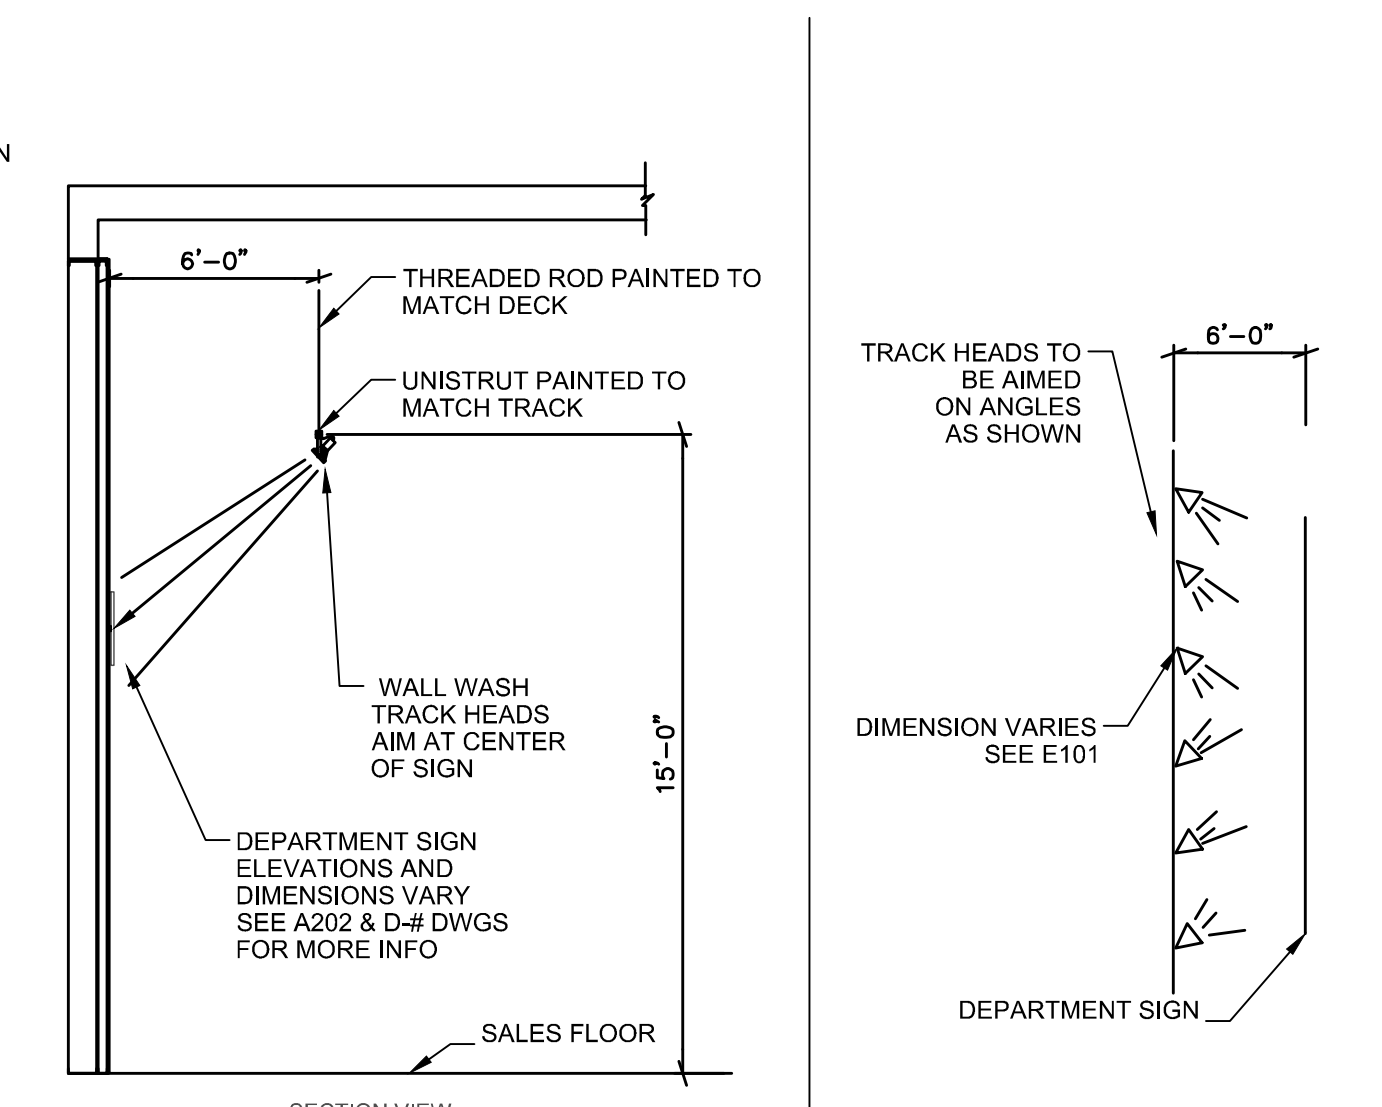

ALL LIGHT FIXTURES TO BE PURCHASED BY E.C. THROUGH CED/GILMAN ELECTRIC SUPPLY  
AT NATIONAL ACCOUNT PRICE. CONTACT REGGIE BEATON -888-676-7788

LIGHTING FIXTURE SCHEDULE							
TYPE	MANUFACTURER	CATALOG NUMBER	STYLE/FINISH	DIFFUSER	MOUNTING	LAMPS *	REMARKS
F1	LITHONIA	C 2 32 MVOLT GEB101S	4' 2 LAMP FLUORESCENT	OPEN	SURFACE MOUNT AS NOTED IN SECTION	2 - F32T8/9P35	ELECTRONIC BALLAST PER SPEC PROVIDE W/PLASTIC LAMP SLEEVES
F3	LITHONIA	2GT-332-A12 MVOLT	2x4-3 LAMP FLUORESCENT	A12 ACRYLIC	CEILING RECESSED	3-SYLVANIA OCTRON XPS FO32-835-XPS-ECO	MVOLT (1) ELECTRONIC BALLAST PER SPEC
F11	LITHONIA	DMW-2-32-MVOLT	4' 2 LAMP FLUORESCENT	LENS	SURFACE MTD. IN COOLERS	2-SYLVANIA OCTRON XPS FO32-835-XPS-ECO	MVOLT (0' STARTING TEMP) OSRAM ELECTRONIC BALLAST
F26	HOLOPHANE	ICS04YTS042YF12 ICSBRCKTSET	4' 2 LAMP FLUORESCENT	OPEN	AIRCRAFT CABLE HUNG @12' AFF	2-SYLVANIA OCTRON XPS FO32-835-XPS-ECO	MVOLT (1.2 BALLAST FACTOR) ELECTRONIC BALLAST PER SPEC PROVIDE W/PLASTIC LAMP SLEEVES
F27	HOLOPHANE	ICS08YTS045YF22-TLW ICSBRCKTSET	8' 4 LAMP FLUORESCENT	OPEN	AIRCRAFT CABLE HUNG @12' AFF	4-SYLVANIA OCTRON XPS FO32-835-XPS-ECO	MVOLT (1.2 BALLAST FACTOR) ELECTRONIC BALLAST PER SPEC PROVIDE W/PLASTIC LAMP SLEEVES
F77	LITHONIA	2PM3-G-8-232-12LS-MVOLT	2x4 2 LAMP FLUORESCENT	PARABOLIC	CEILING RECESSED	2-SYLVANIA OCTRON XPS FO32-835-XPS-ECO	MVOLT ELECTRONIC BALLAST PER SPEC
F77A	LITHONIA	2PM3X-217.6LS-MVOLT	2x2 2 LAMP FLUORESCENT	PARABOLIC	CEILING SUSPENDED	2-SYLVANIA OCTRON XPS FO17-835-XPS-ECO	MVOLT ELECTRONIC BALLAST PER SPEC SUSPEND INDEPENDENTLY WITH AIR CRAFT CABLE - BOTTOM TO MATCH HEIGHT OF TRELLIS
T2	ELECTRALED	TLC-15-S-07-DD	TRACK HEAD	DIFFUSED 25 DEGREE	TRACK MOUNT W/ NOKIA 3 CKT ADAPTER	LED 2700K	120 VOLT LED DISPLAY LIGHT WITH SILVER FINISH TO MATCH EXISTING
T3	CON-TECH	CTL2838N-35 P	SUSPENDED TRACK	OPEN GIMBAL	ATTACH TRACK TO DEEP UNISTRUT PAINTED WHITE SUSPEND AT 15'-0" WITH THREADED ROD THREADED ROD PAINTED TO MATCH DECK	20W ACUTY ALSP 38 1200L LED PAR38 LAMP 2700° K CCT 120V	USE 120V CON. TIE ON L1 SERIES WHITE SINGLE CIRCUIT TRACK
L1	LITHONIA	VAP 56LED 5YM MVOLT	LED SURFACE	LENS	CEILING MOUNT FREEZER	59W LED INCLUDED W/ FIXTURE	MVOLT
P1	BASELITE	CSP1444LED1STC-ST**	DECORATIVE PENDANT	WHITE SHADE	SUSPEND TO 8'-4" AFF TO BOTTOM OF FIXTURE COORDINATE WITH CEILING	10W LED	120V