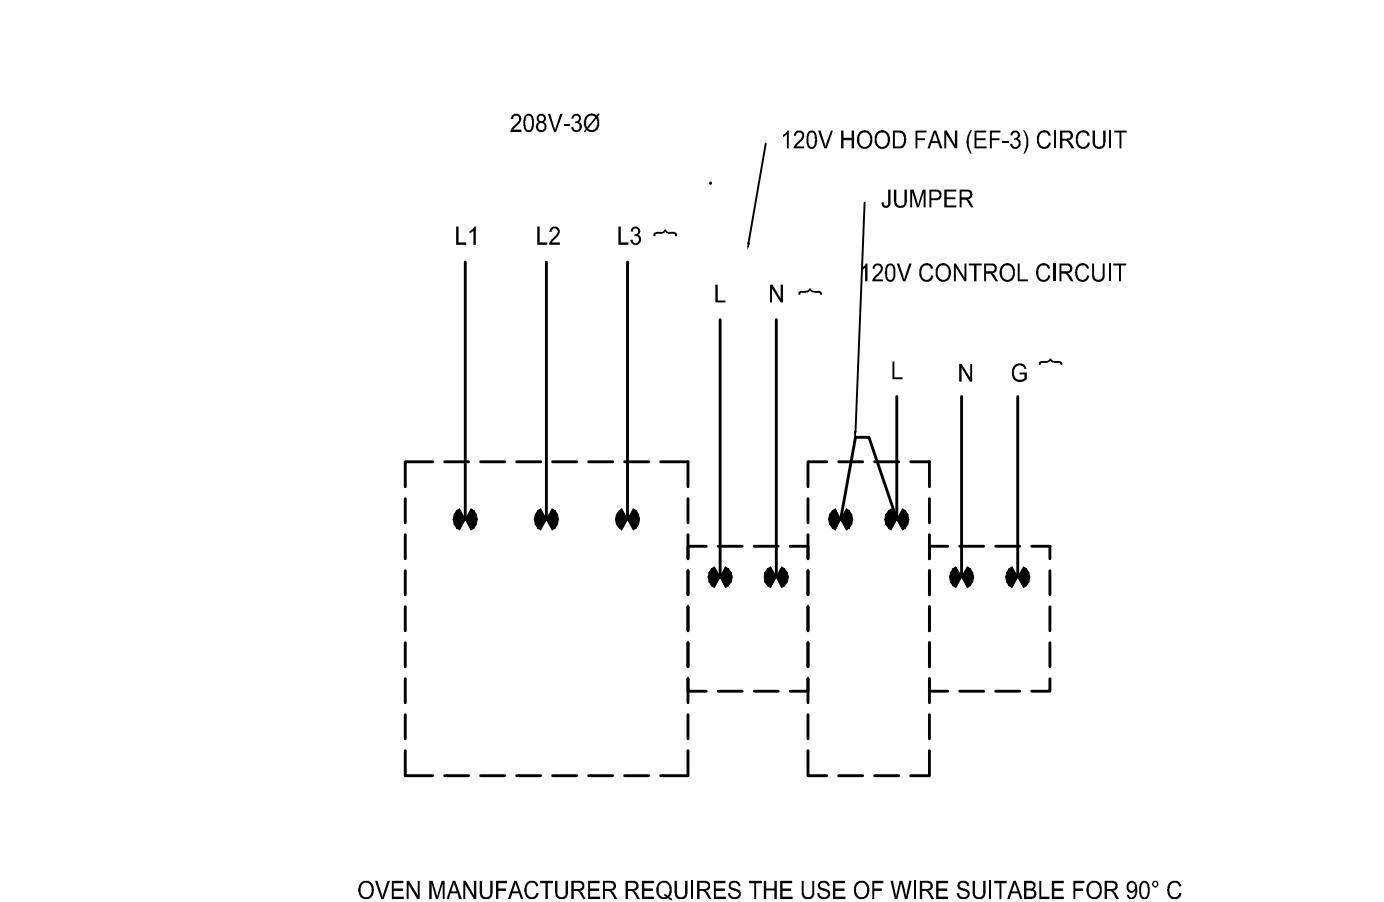

ALL LIGHT FIXTURES TO BE PURCHASED BY E.C. THROUGH CED/GILMAN ELECTRIC SUPPLY  
AT NATIONAL ACCOUNT PRICE. CONTACT REGGIE BEATON -888-676-7788

LIGHTING FIXTURE SCHEDULE							
TYPE	MANUFACTURER	CATALOG NUMBER	STYLE/FINISH	DIFFUSER	MOUNTING	LAMPS *	REMARKS
F1	LITHONIA	C 2 32 MVOLT GEB101S	4' 2 LAMP FLUORESCENT	OPEN	SURFACE MOUNT AS NOTED IN SECTION	2 - F32T8/9P35	ELECTRONIC BALLAST PER SPEC PROVIDE W/PLASTIC LAMP SLEEVES
F3	LITHONIA	2GT-332-A12 MVOLT	2x4-3 LAMP FLUORESCENT	A12 ACRYLIC	CEILING RECESSED	3-SYLVANIA OCTRON XPS FO32-835-XPS-ECO	MVOLT (1) ELECTRONIC BALLAST PER SPEC
F11	LITHONIA	DMW-2-32-MVOLT	4' 2 LAMP FLUORESCENT	LENS	SURFACE MTD. IN COOLERS	2-SYLVANIA OCTRON XPS FO32-835-XPS-ECO	MVOLT (0' STARTING TEMP) OSRAM ELECTRONIC BALLAST
F26	HOLOPHANE	ICS04YTS042YF12 ICSBRCKTSET	4' 2 LAMP FLUORESCENT	OPEN	AIRCRAFT CABLE HUNG @12' AFF	2-SYLVANIA OCTRON XPS FO32-835-XPS-ECO	MVOLT (1.2 BALLAST FACTOR) ELECTRONIC BALLAST PER SPEC PROVIDE W/PLASTIC LAMP SLEEVES
F27	HOLOPHANE	ICS08YTS045YF22-TLW ICSBRCKTSET	8' 4 LAMP FLUORESCENT	OPEN	AIRCRAFT CABLE HUNG @12' AFF	4-SYLVANIA OCTRON XPS FO32-835-XPS-ECO	MVOLT (1.2 BALLAST FACTOR) ELECTRONIC BALLAST PER SPEC PROVIDE W/PLASTIC LAMP SLEEVES
F77	LITHONIA	2PM3-G-8-232-12LS-MVOLT	2x4 2 LAMP FLUORESCENT	PARABOLIC	CEILING RECESSED	2-SYLVANIA OCTRON XPS FO32-835-XPS-ECO	MVOLT ELECTRONIC BALLAST PER SPEC
F77A	LITHONIA	2PM3X-217.6LS-MVOLT	2x2 2 LAMP FLUORESCENT	PARABOLIC	CEILING SUSPENDED	2-SYLVANIA OCTRON XPS FO17-835-XPS-ECO	MVOLT ELECTRONIC BALLAST PER SPEC SUSPEND INDEPENDENTLY WITH AIR CRAFT CABLE - BOTTOM TO MATCH HEIGHT OF TRELLIS
T2	ELECTRALED	TLC-15-S-07-DD	TRACK HEAD	DIFFUSED 25 DEGREE	TRACK MOUNT W/ NOKIA 3 CKT ADAPTER	LED 2700K	120 VOLT LED DISPLAY LIGHT WITH SILVER FINISH TO MATCH EXISTING
T3	CON-TECH	CTL2838N-35 P	SUSPENDED TRACK	OPEN GIMBAL	ATTACH TRACK TO DEEP UNISTRUT PAINTED WHITE SUSPEND AT 15'-0" WITH THREADED ROD THREADED ROD PAINTED TO MATCH DECK	20W ACUTY ALSP 38 1200L LED PAR38 LAMP 2700° K CCT 120V	USE 120V CON. TIE ON L1 SERIES WHITE SINGLE CIRCUIT TRACK
L1	LITHONIA	VAP 56LED 5YM MVOLT	LED SURFACE	LENS	CEILING MOUNT FREEZER	59W LED INCLUDED W/ FIXTURE	MVOLT
P1	BASELITE	CSP1444LED1STC-ST**	DECORATIVE PENDANT	WHITE SHADE	SUSPEND TO 8'-4" AFF TO BOTTOM OF FIXTURE COORDINATE WITH CEILING	10W LED	120V