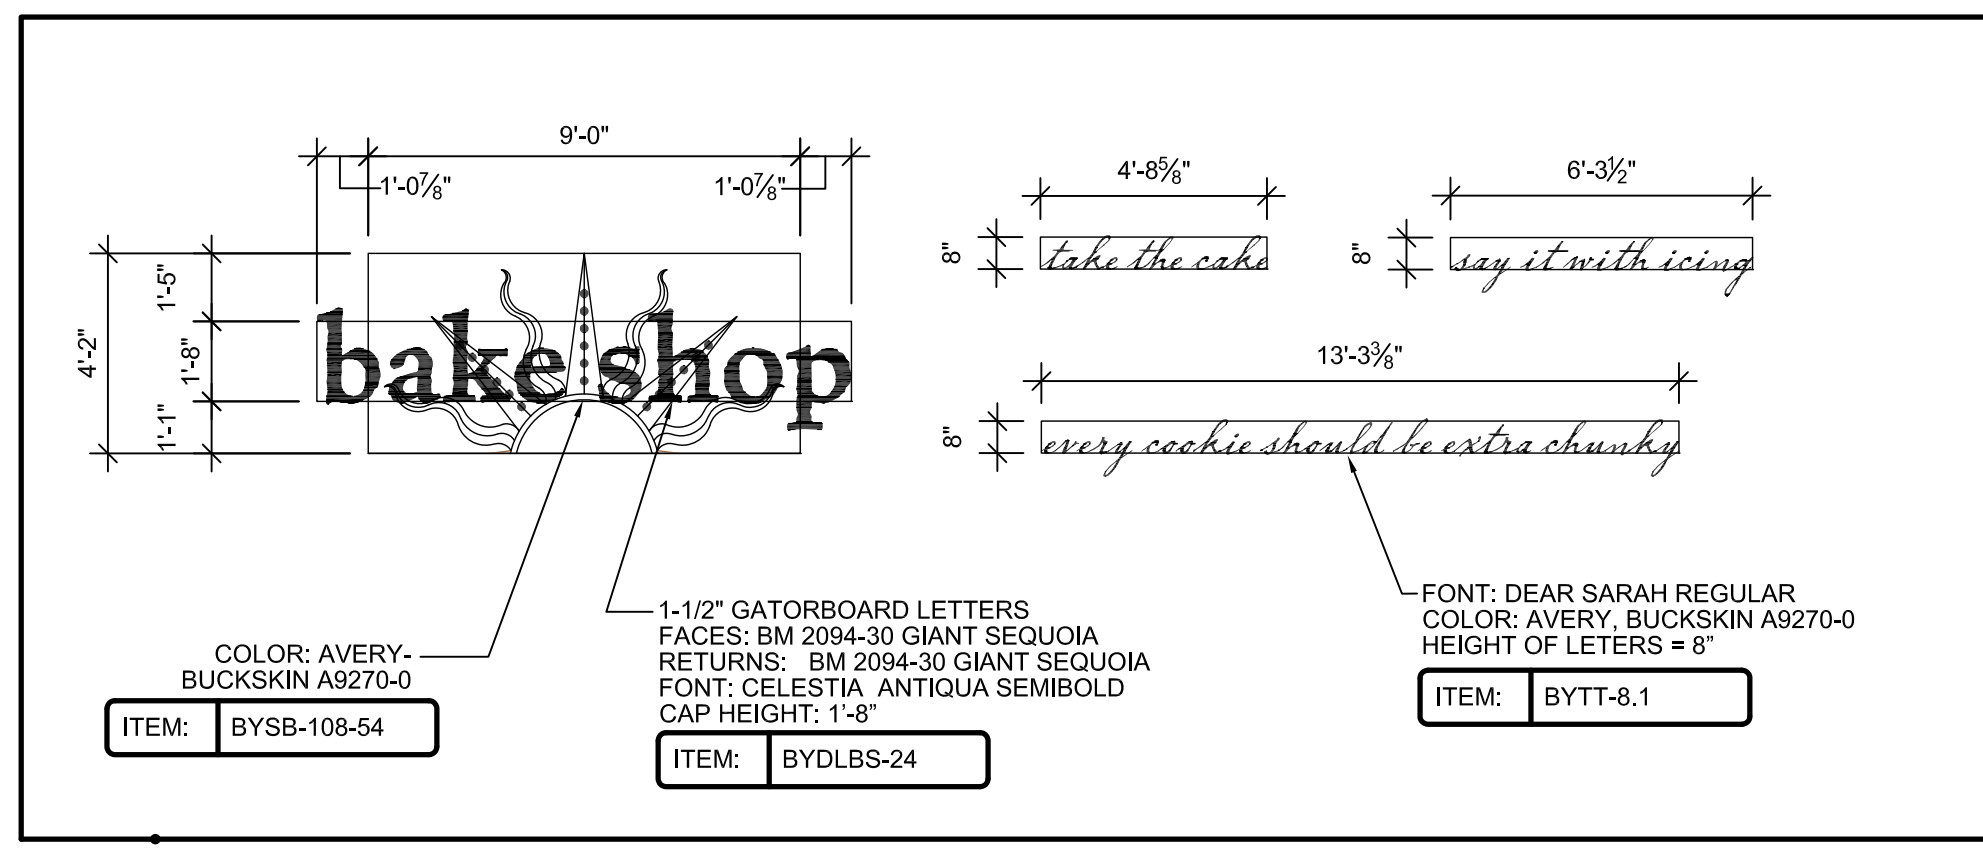

**A** BAKERY  
 $\frac{1}{2}'' = 1'-0''$

**B** FLORAL  
 $\frac{1}{2}'' = 1'-0''$

**1** 7\" FLORAL TRELLIS  
 $\frac{1}{2}'' = 1'-0''$

**1** KEY PLAN  
 N.T.S.

NO.	BY	DATE	REVISIONS

NO.	BY	DATE	REVISIONS
1	JET	06.19.15	ISSUE FOR CONSTRUCTION

Sheet Title	<b>DECOR PLAN</b>
Scale	AS SHOWN Design
Date	06.19.15 Drawn
	JET
	EED

HANNAFORD STORE #8341 295 FOREST AVE.  
 PORTLAND, ME  
 LIMITED USE NOTE  
 © 2015 Delikat America Shared Services LLC