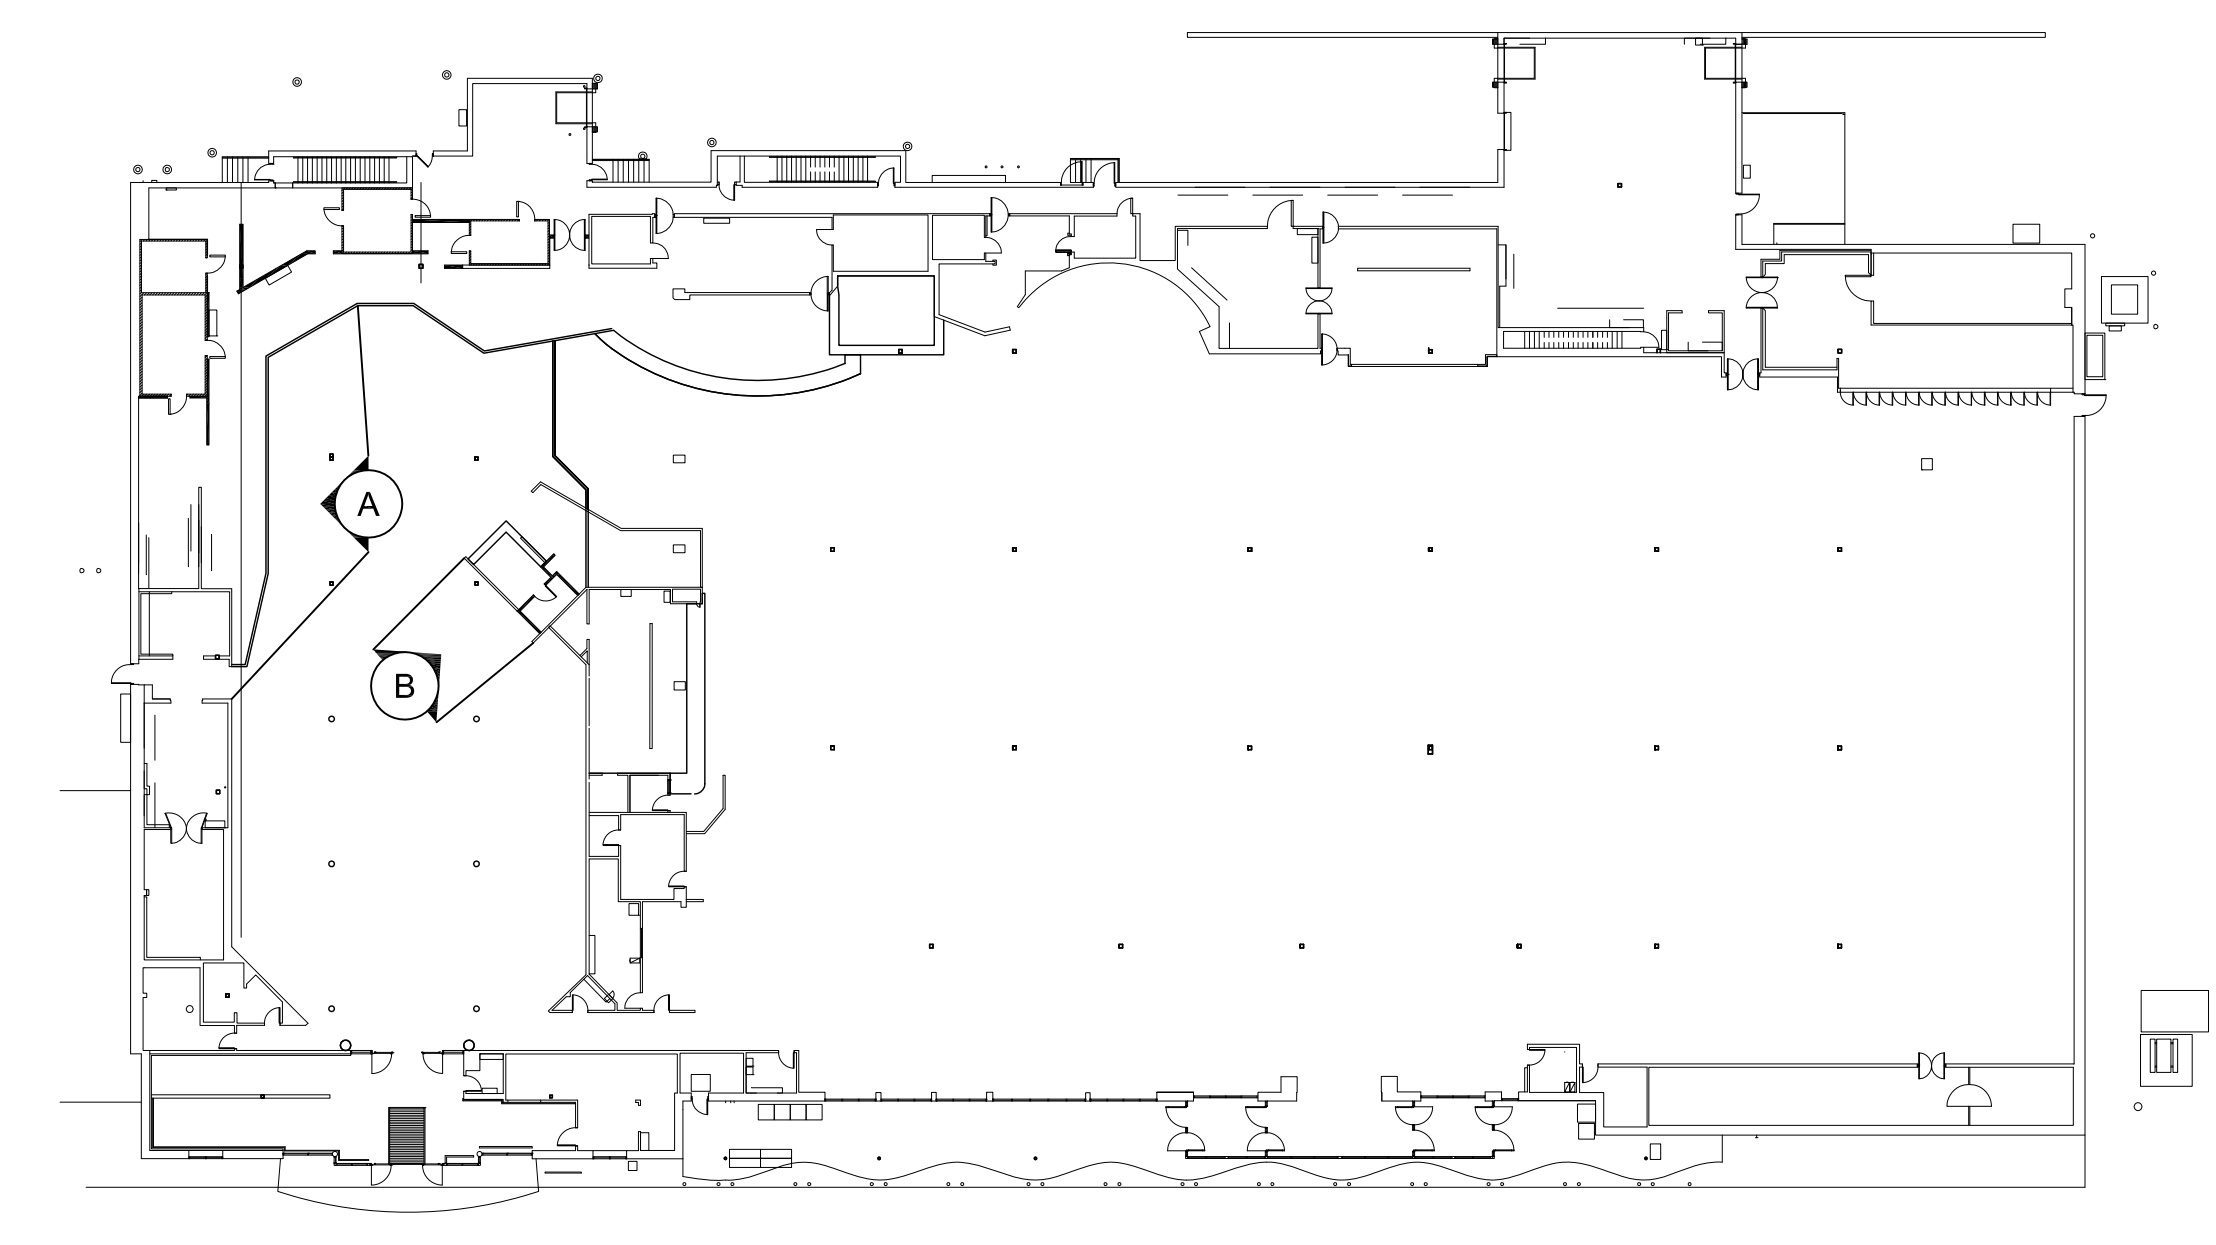

**A** BAKERY  
 $\frac{1}{2}'' = 1'-0''$

**B** FLORAL  
 $\frac{1}{2}'' = 1'-0''$

**1** 7\" FLORAL TRELLIS  
 $\frac{1}{2}'' = 1'-0''$

**1** KEY PLAN  
 N.T.S.

NO.	BY	DATE	REVISIONS

NO.	BY	DATE	REVISIONS
1	JET	06.19.15	ISSUE FOR CONSTRUCTION

Sheet Title	<b>DECOR PLAN</b>
Scale	AS SHOWN Design
Date	06.19.15 Drawn
	JET
	EED

HANNAFORD STORE #8341 295 FOREST AVE.  
 PORTLAND, ME  
 LIMITED USE NOTE  
 © 2015 Delikat America Shared Services LLC