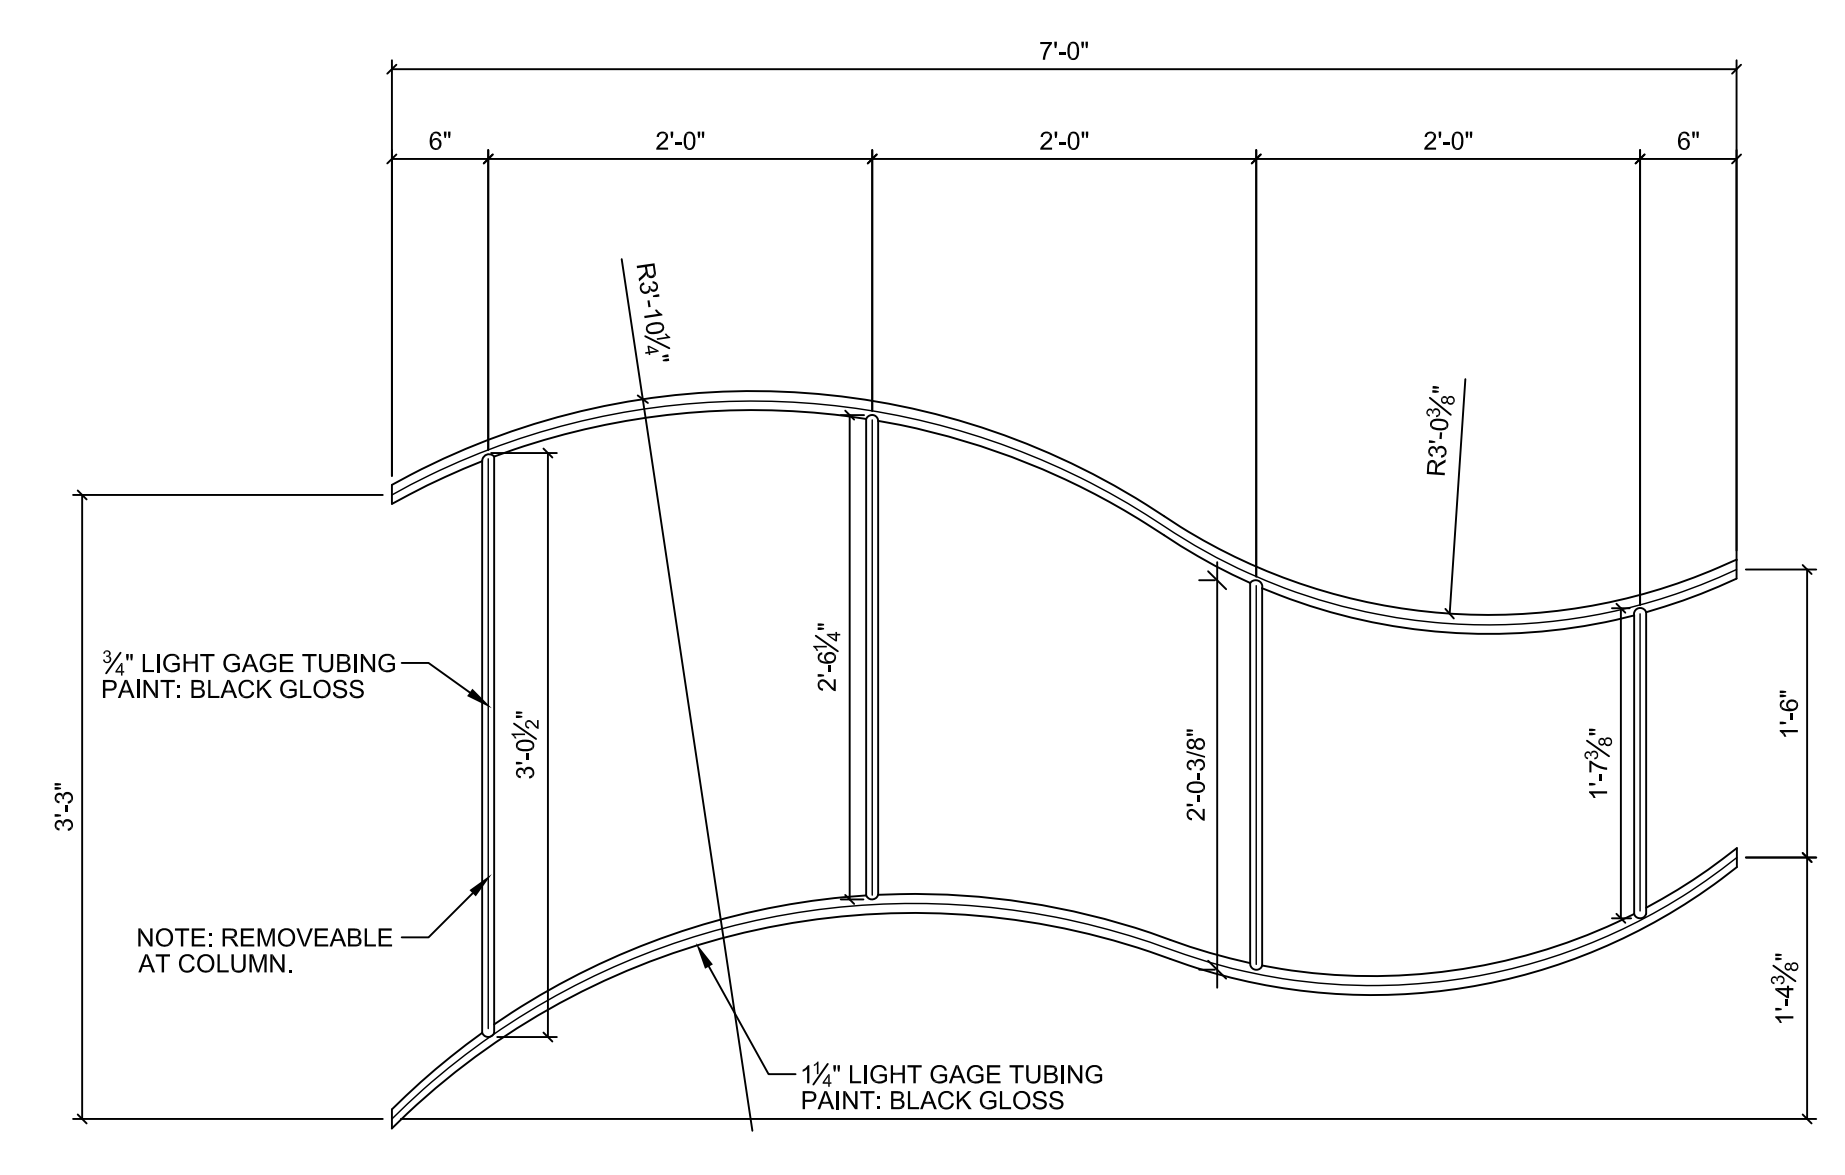

**A** BAKERY  
 $\frac{1}{2}'' = 1'-0''$

**B** FLORAL  
 $\frac{1}{2}'' = 1'-0''$

**1** 7\" FLORAL TRELLIS  
 $\frac{1}{2}'' = 1'-0''$

**1** KEY PLAN  
 N.T.S.

NO.	BY	DATE	REVISIONS

NO.	BY	DATE	REVISIONS
1	JET	06.19.15	ISSUE FOR CONSTRUCTION

Sheet Title	<b>DECOR PLAN</b>
Scale	AS SHOWN Design
Date	06.19.15 Drawn
	JET
	EED

HANNAFORD STORE #8341 295 FOREST AVE.  
 PORTLAND, ME  
 LIMITED USE NOTE  
 © 2015 Delikat America Shared Services LLC