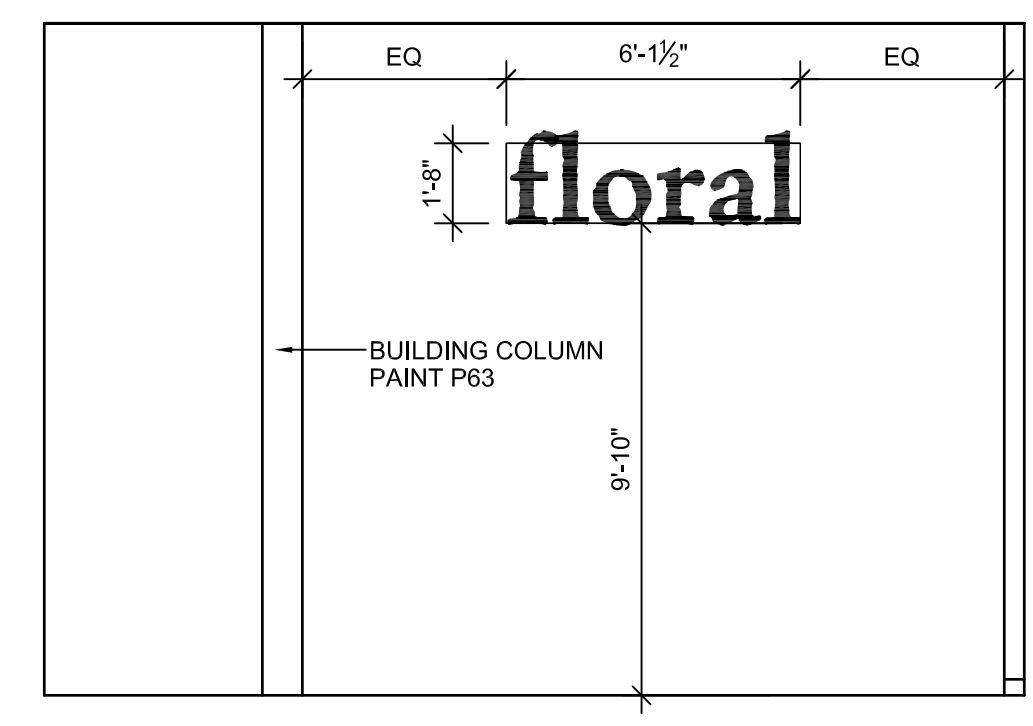

**A** BAKERY  
 $\frac{1}{2}'' = 1'-0''$

**B** FLORAL  
 $\frac{1}{2}'' = 1'-0''$

**1** 7\" FLORAL TRELLIS  
 $\frac{1}{2}'' = 1'-0''$

**1** KEY PLAN  
 N.T.S.

NO.	BY	DATE	REVISIONS

NO.	BY	DATE	REVISIONS
1	JET	06.19.15	ISSUE FOR CONSTRUCTION

Sheet Title	<b>DECOR PLAN</b>
Scale	AS SHOWN Design
Date	06.19.15 Drawn
	JET
	EED

HANNAFORD STORE #8341 295 FOREST AVE.  
 PORTLAND, ME  
 LIMITED USE NOTE  
 © 2015 Delikat America Shared Services LLC