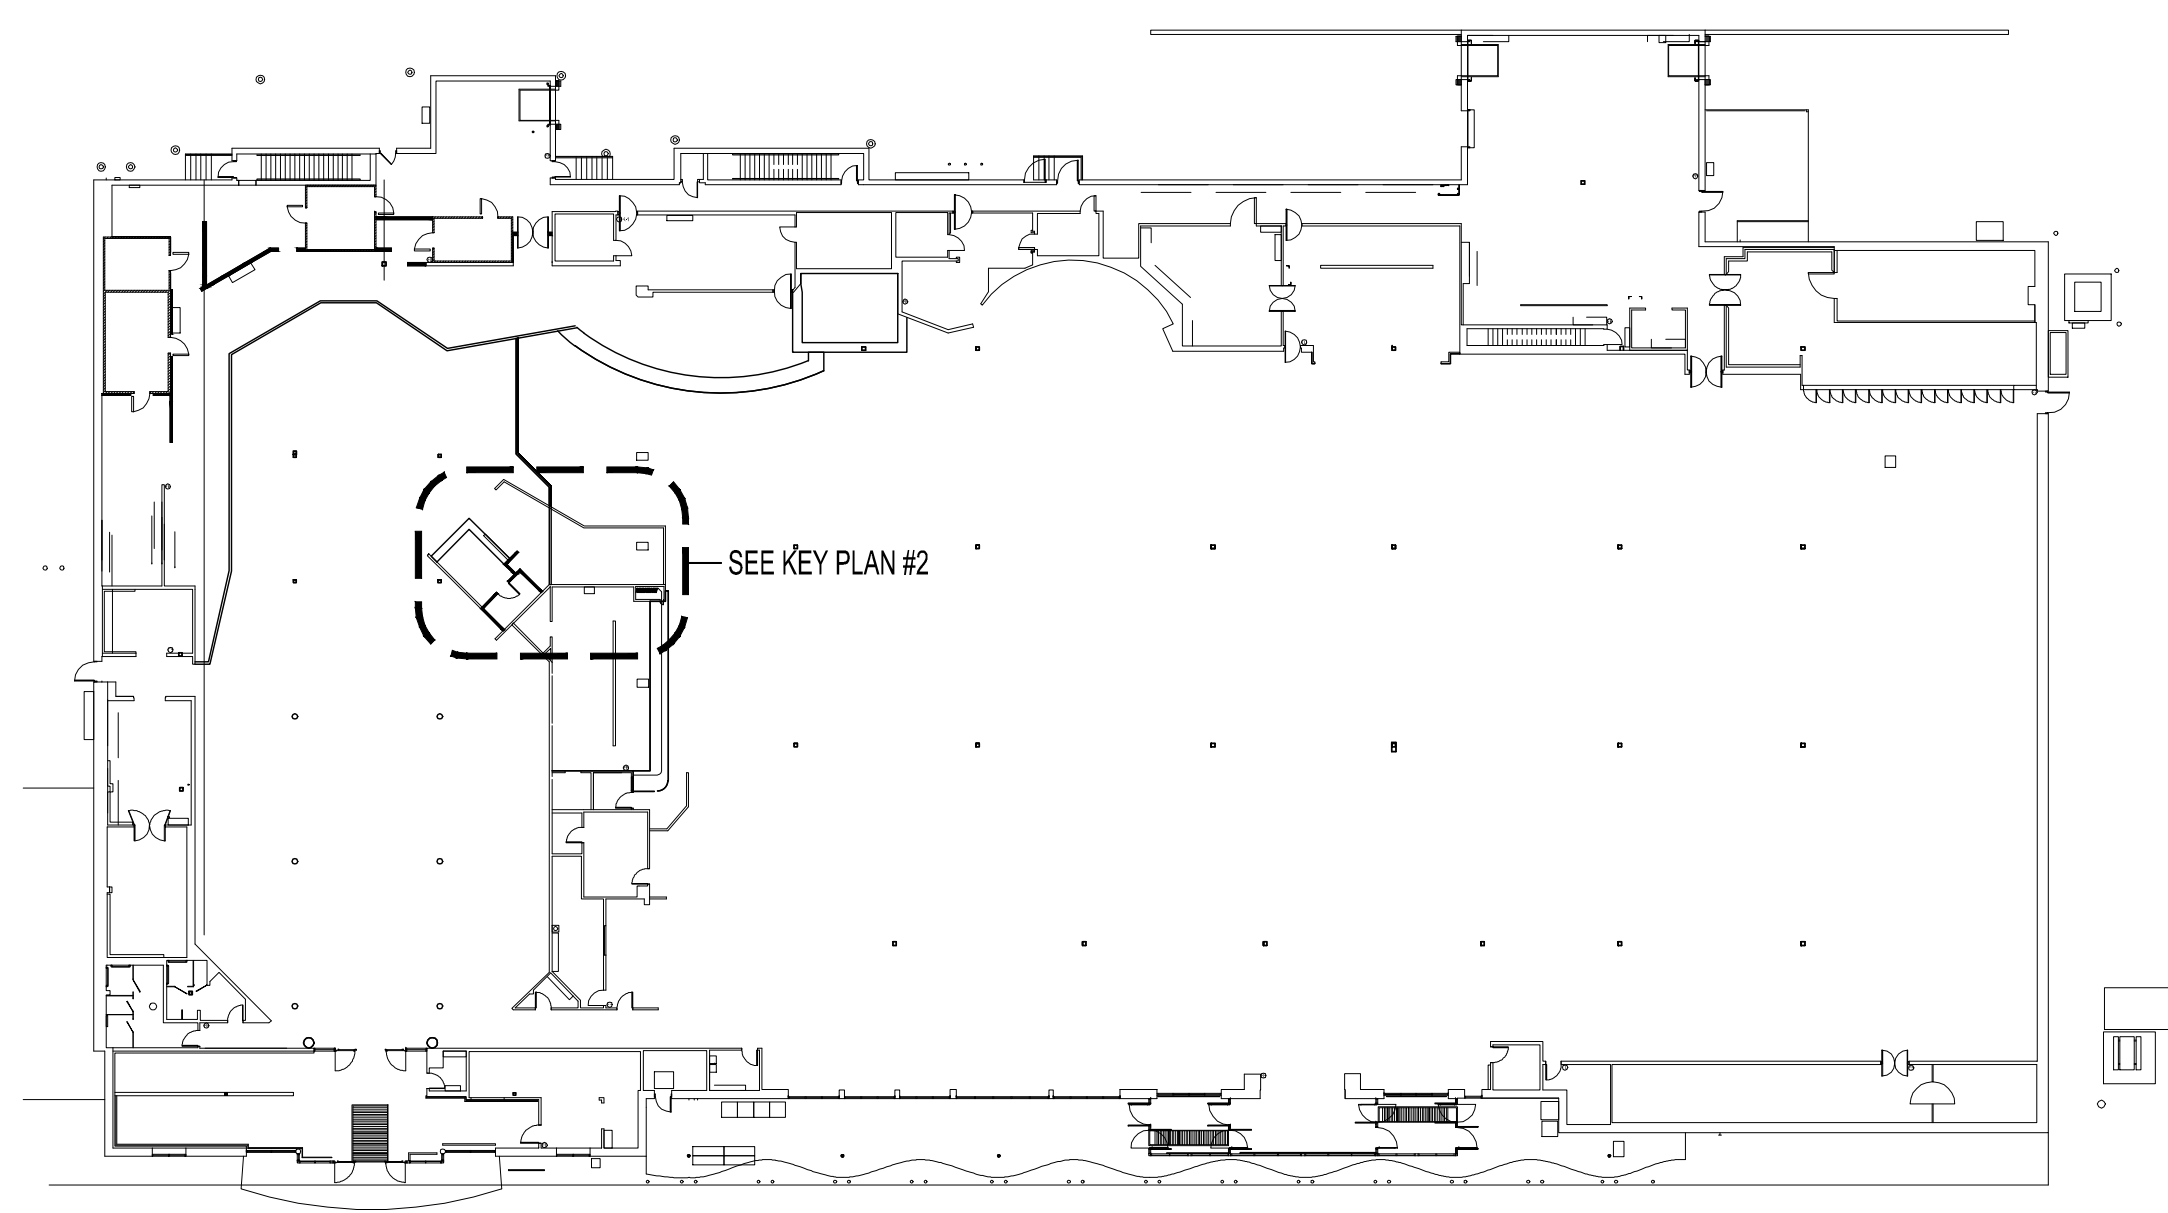

1 KEY PLAN
N.T.S.

NO.	REVISIONS	DATE	BY	DATE	BY
1	ISSUE FOR CONSTRUCTION	06.19.15	JET