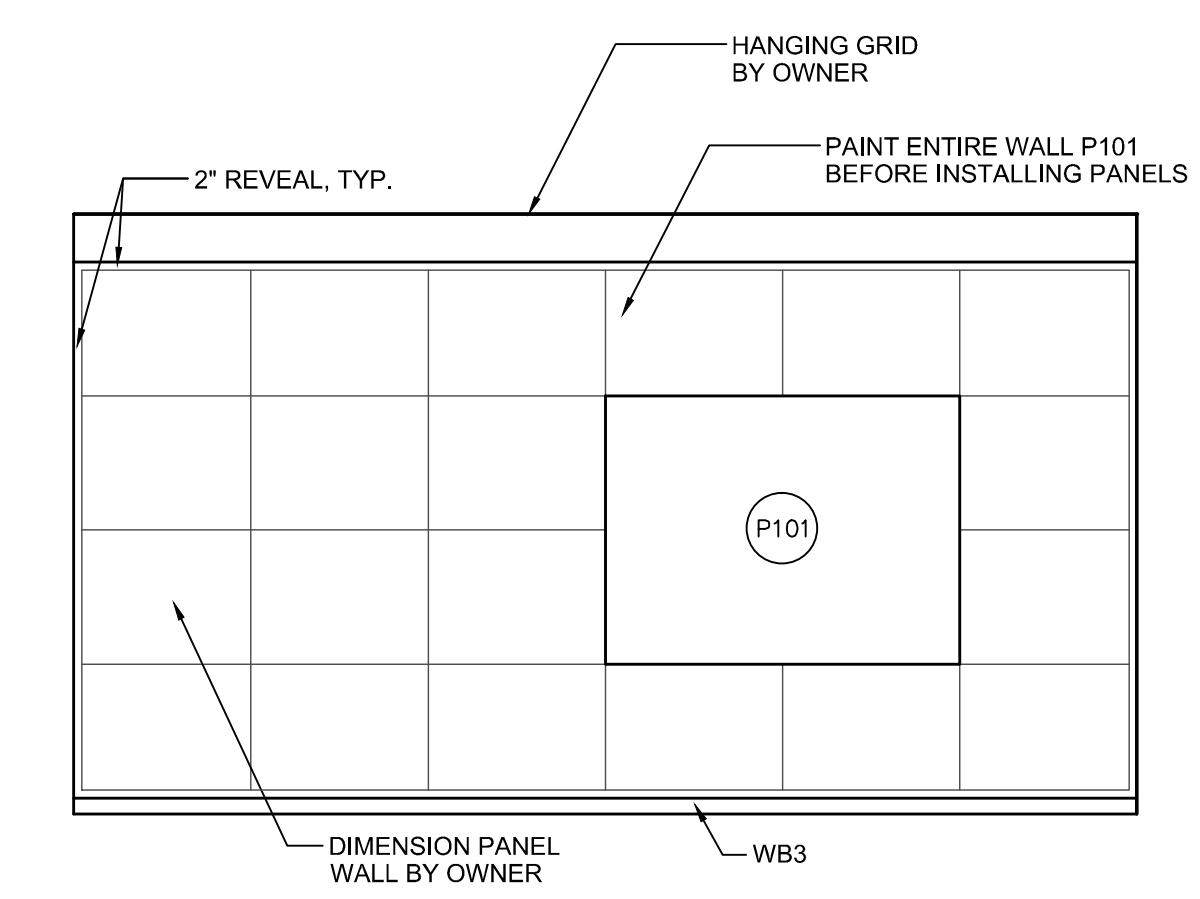

A BEVERAGE CENTER
 1/4" = 1'-0"

C BEVERAGE CENTER
 1/4" = 1'-0"

D BEVERAGE CENTER
 1/4" = 1'-0"

E BEVERAGE CENTER
 1/4" = 1'-0"

F CAFE
 1/4" = 1'-0"

G CAFE
 1/4" = 1'-0"

H CAFE
 1/4" = 1'-0"

J CAFE
 1/4" = 1'-0"

K CAFE
 1/4" = 1'-0"

L CAFE
 1/4" = 1'-0"

M CAFE
 1/4" = 1'-0"

N CAFE
 1/4" = 1'-0"

P CAFE
 1/4" = 1'-0"

Q STORAGE
 1/4" = 1'-0"

R STORAGE
 1/4" = 1'-0"

S STORAGE
 1/4" = 1'-0"